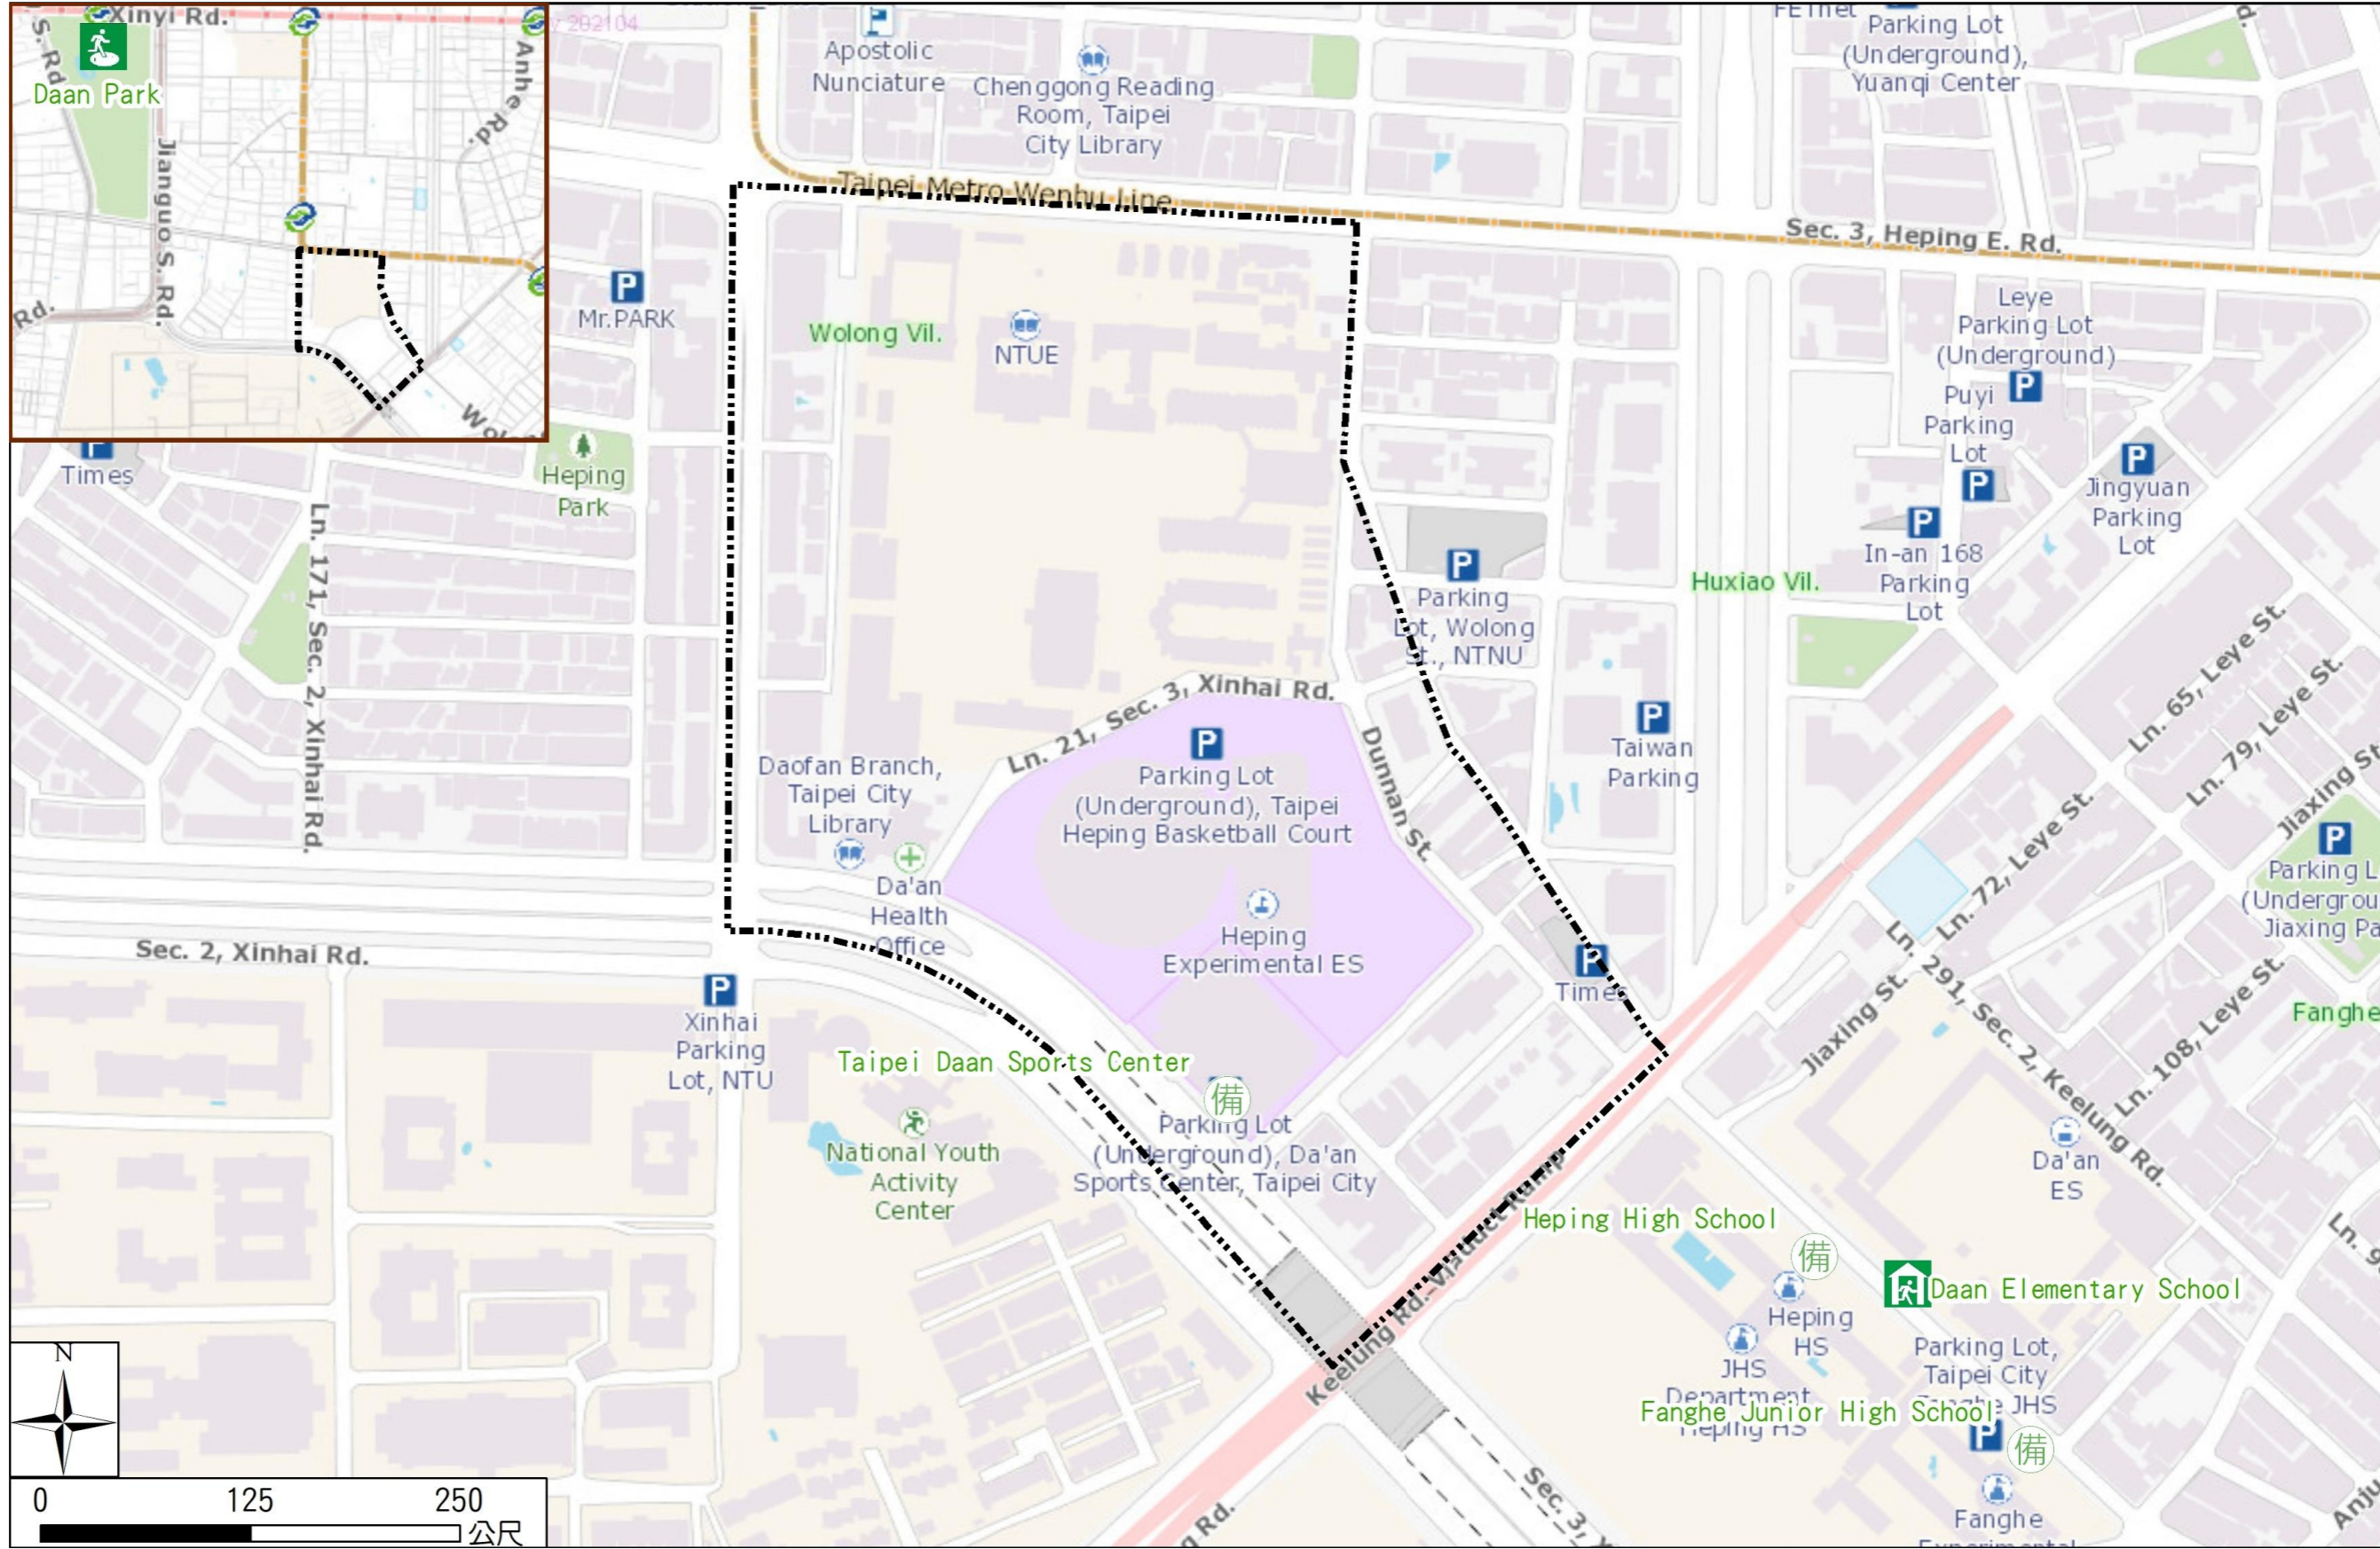

Wolong Vil., Da'an Dist., Taipei City Evacuation Map

Emergency notification

Taipei Citizen Hotline : 1999
Fire Department Tel. : 119
Police Department Tel. : 110
EOC of Da'an Dist.
Non-emergency number : 02-23511711
Emergency number : 02-66329119
Officer
Mobile : 0988-179840
Note: Please call this District's EOC to ensure that the evacuation shelter is open

Disaster Prevention Information Website

Taipei City Disaster Prevention Information Website

Evacuation Principle

Flood: Vertical evacuation or preventive evacuation
Earthquake :

More disaster prevention knowledge :
Taipei City Disaster Prevention Guide

Evacuation Shelter

Name	Daan Park Shelter for Earthquake
Address	No.32, Sec. 2, Xinsheng S. Rd.
Capacity	37949
Contact number	02-23032451
Name	Daan Elementary School (School for Priority Shelter) Shelter for Flood
Address	No. 129, Wolong St.
Capacity	152
Contact number	02-27322332#832
Name	Taipei Daan Sports Center
Address	No. 55, Sec. 3, Xinhai Rd.
Capacity	389
Contact number	02-23770300#211
Name	Heping High School
Address	No. 100, Wolong St.
Capacity	300
Contact number	02-27324300#154

Legend 圖例	里界 Village Boundary	避難收容處所 Evacuation Shelter	防救災單位 Disaster Rescue Resources	重要地標 Landmark
	里界 Village Boundary	室內避難收容處所(優先安置學校) Indoor Evacuation Shelter (School for Priority Shelter) 室外避難收容處所(防災公園) Outdoor Evacuation Shelter (Disaster Prevention Park) 避難收容處所(備用) Evacuation Shelter (Backup)	警察單位 Police Department 消防單位 Fire Department 急救責任醫院 Designated Hospital (Emergency Medical Treatment)	直升機起降場 Helipad 重要地標 Landmark