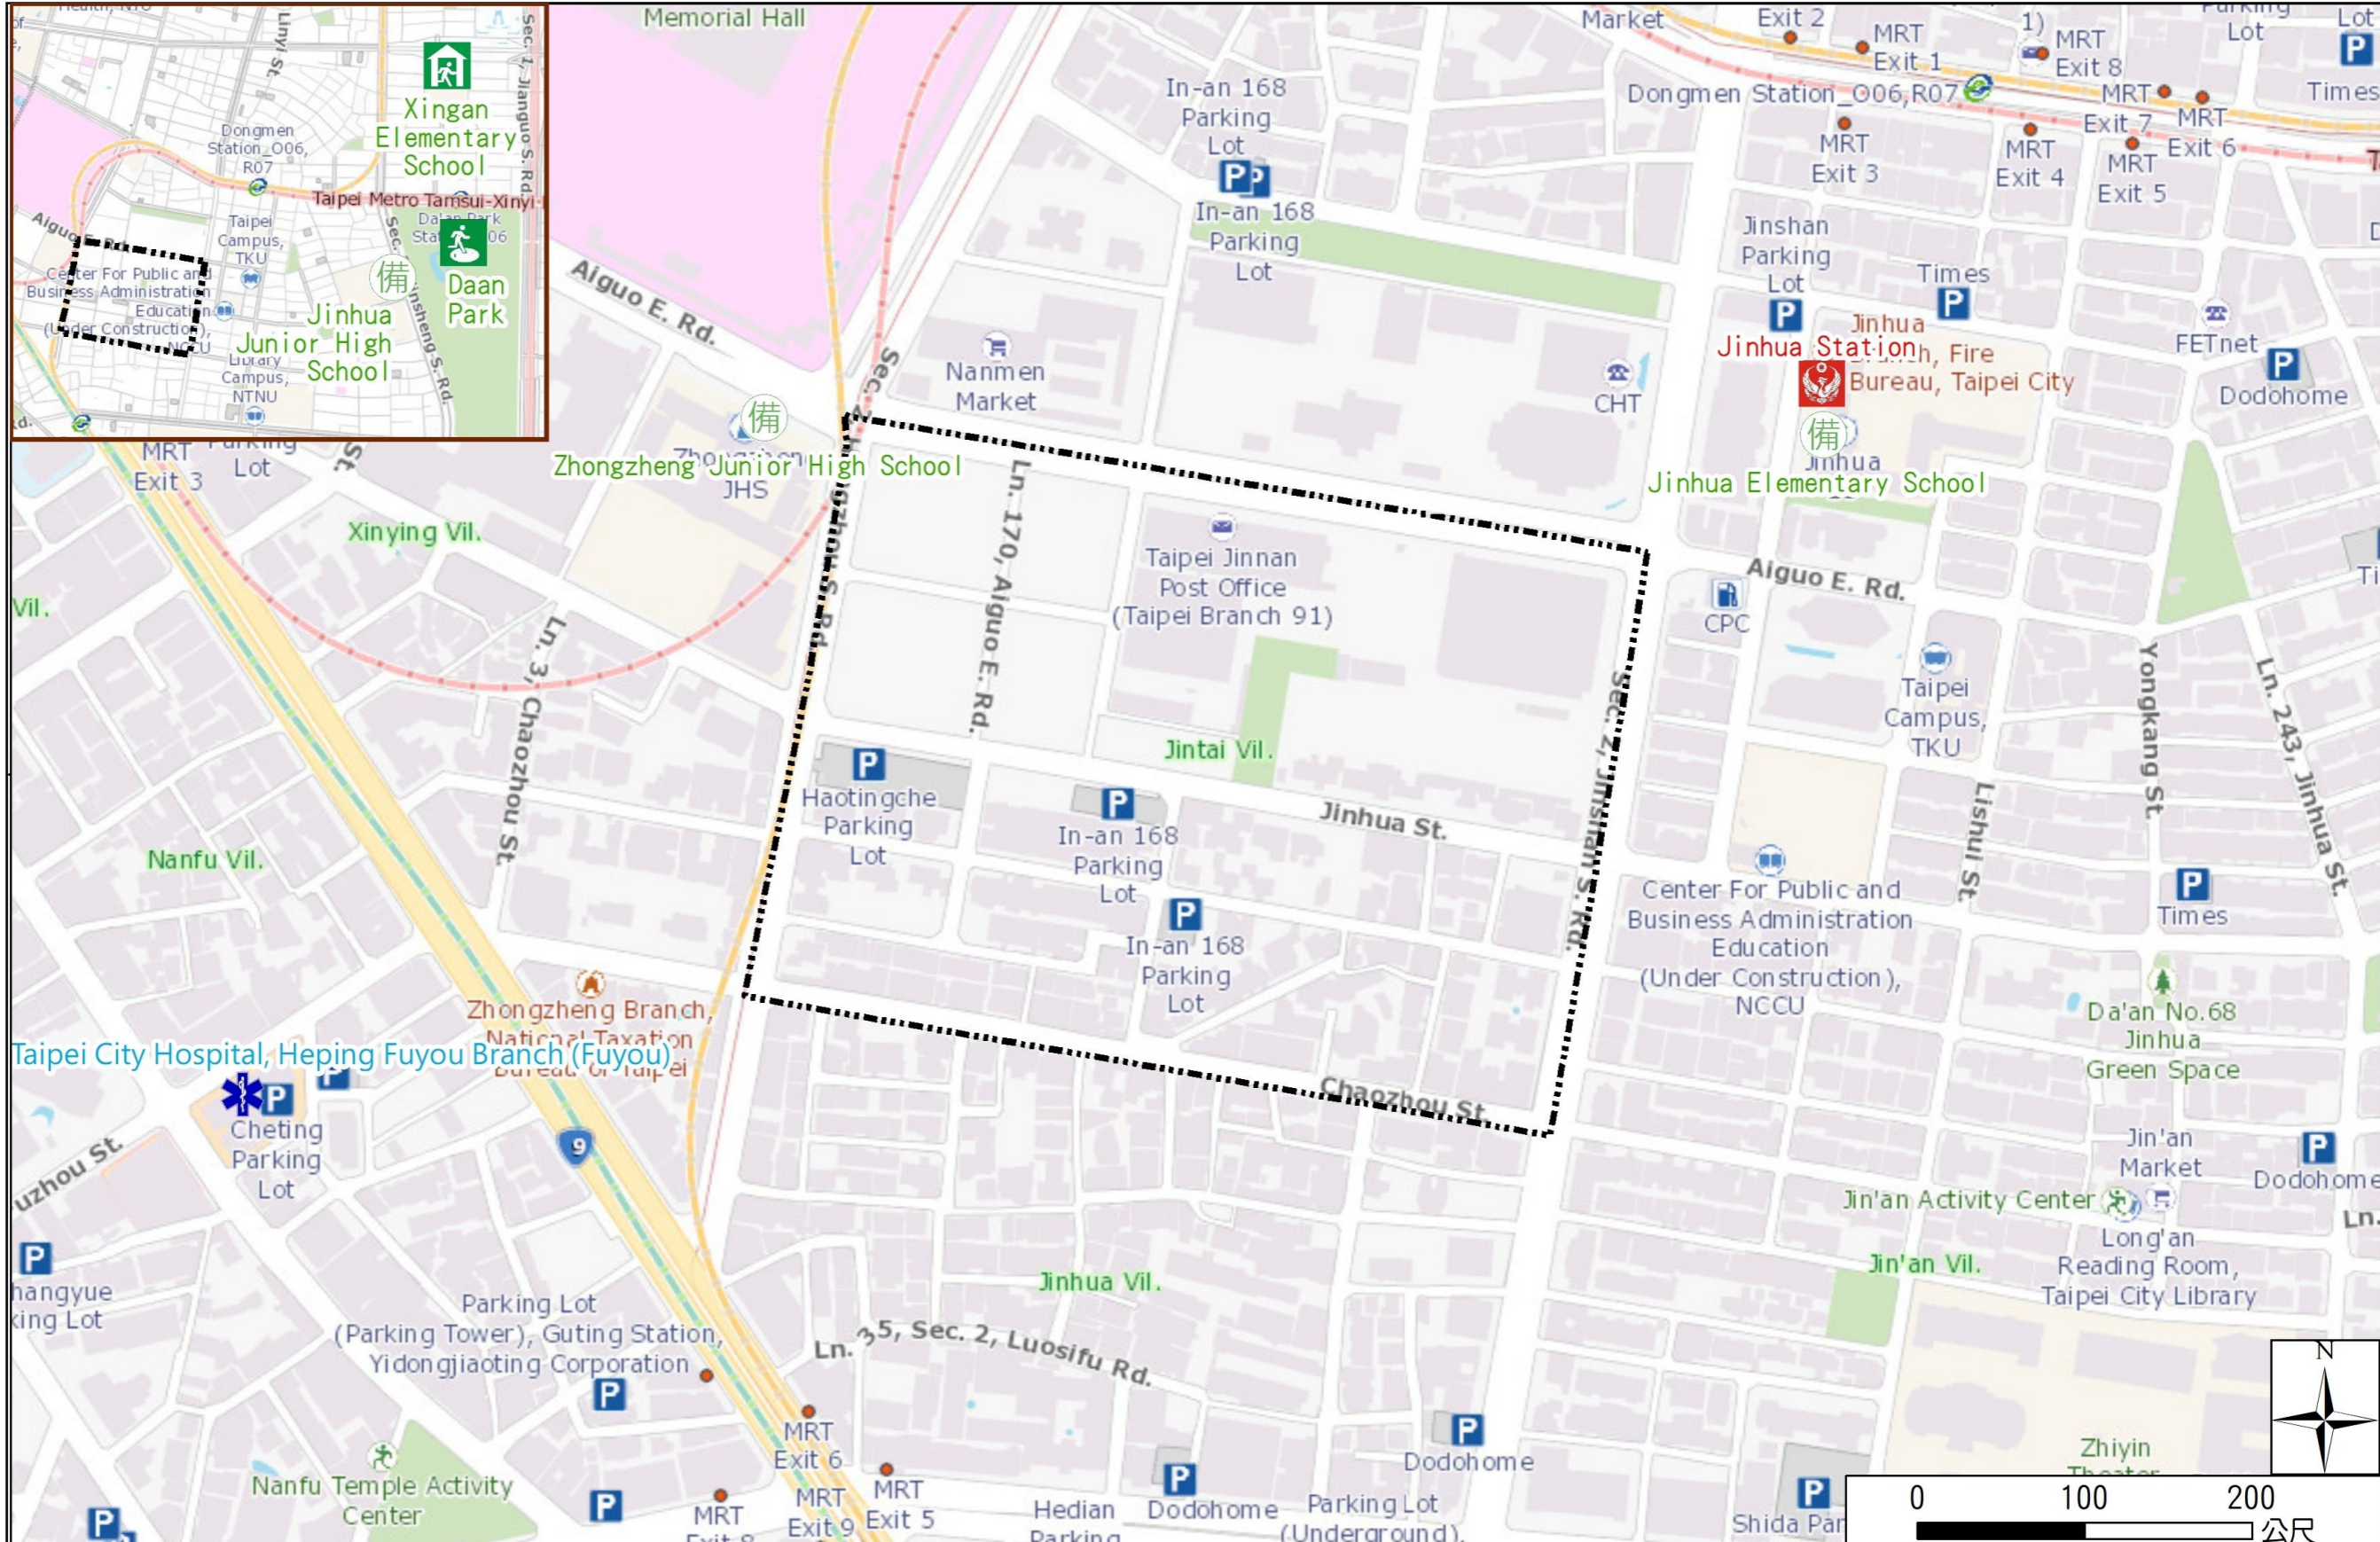

Jintai Vil., Da'an Dist., Taipei City Evacuation Map

Emergency notification

Taipei Citizen Hotline : 1999
Fire Department Tel. : 119
Police Department Tel. : 110
EOC of Da'an Dist.
Non-emergency number : 02-23511711
Emergency number : 02-66329119
Officer
Mobile : 0988-179823
Note: Please call this District's EOC to ensure that the evacuation shelter is open

Disaster Prevention Information Website

Taipei City Disaster Prevention Information Website

Evacuation Principle

Flood: Vertical evacuation or preventive evacuation
Earthquake :

More disaster prevention knowledge :
Taipei City Disaster Prevention Guide

Evacuation Shelter

Name	Daan Park Shelter for Earthquake
Address	No.32, Sec. 2, Xinsheng S. Rd.
Capacity	37949
Contact number	02-23032451
Name	Xingan Elementary School (School for Priority Shelter) Shelter for Earthquake
Address	No. 22, Sec. 3, Ren' ai Rd.
Capacity	183
Contact number	02-27074191#3301
Name	Jinhua Elementary School
Address	No. 11, Ln. 79, Aiguo E. Rd.
Capacity	84
Contact number	02-23917402#830
Name	Jinhua Junior High School
Address	No.32, Sec. 2, Xinsheng S. Rd.
Capacity	300
Contact number	02-33931799#512

Legend 圖例	里界 Village Boundary	避難收容處所 Evacuation Shelter	防救災單位 Disaster Rescue Resources	重要地標 Landmark	
	里界 Village Boundary	室內避難收容處所(優先安置學校) Indoor Evacuation Shelter (School for Priority Shelter)	警察單位 Police Department	直升機起降場 Helipad	重要地標 Landmark
	室外避難收容處所(防災公園) Outdoor Evacuation Shelter (Disaster Prevention Park)	消防單位 Fire Department			
	避難收容處所(備用) Evacuation Shelter (Backup)	急救責任醫院 Designated Hospital (Emergency Medical Treatment)