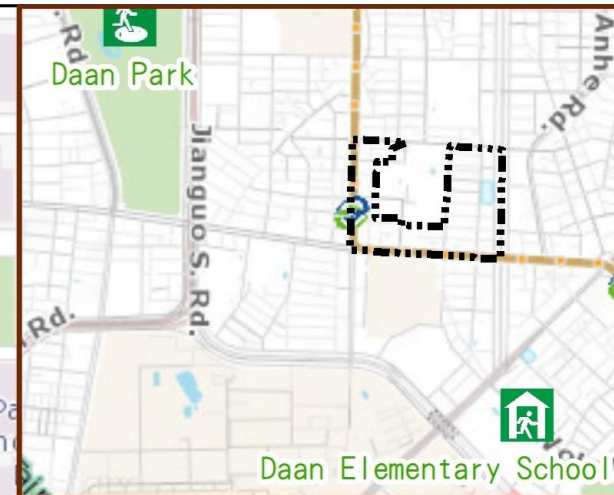

Evacuation Shelter

Name	Daan Park Shelter for Earthquake
Address	No.32, Sec. 2, Xinsheng S. Rd.
Capacity	37949
Contact number	02-23032451
Name	Daan Elementary School (School for Priority Shelter) Shelter for Flood
Address	No. 129, Wolong St.
Capacity	152
Contact number	02-27322332#832
Name	Jianan Elementary School
Address	No. 99, Sec. 2, Da' an Rd.
Capacity	30
Contact number	02-27077719#140
Name	Daan Junior High School
Address	No. 63, Sec. 2, Da' an Rd.
Capacity	274
Contact number	02-27557131#103