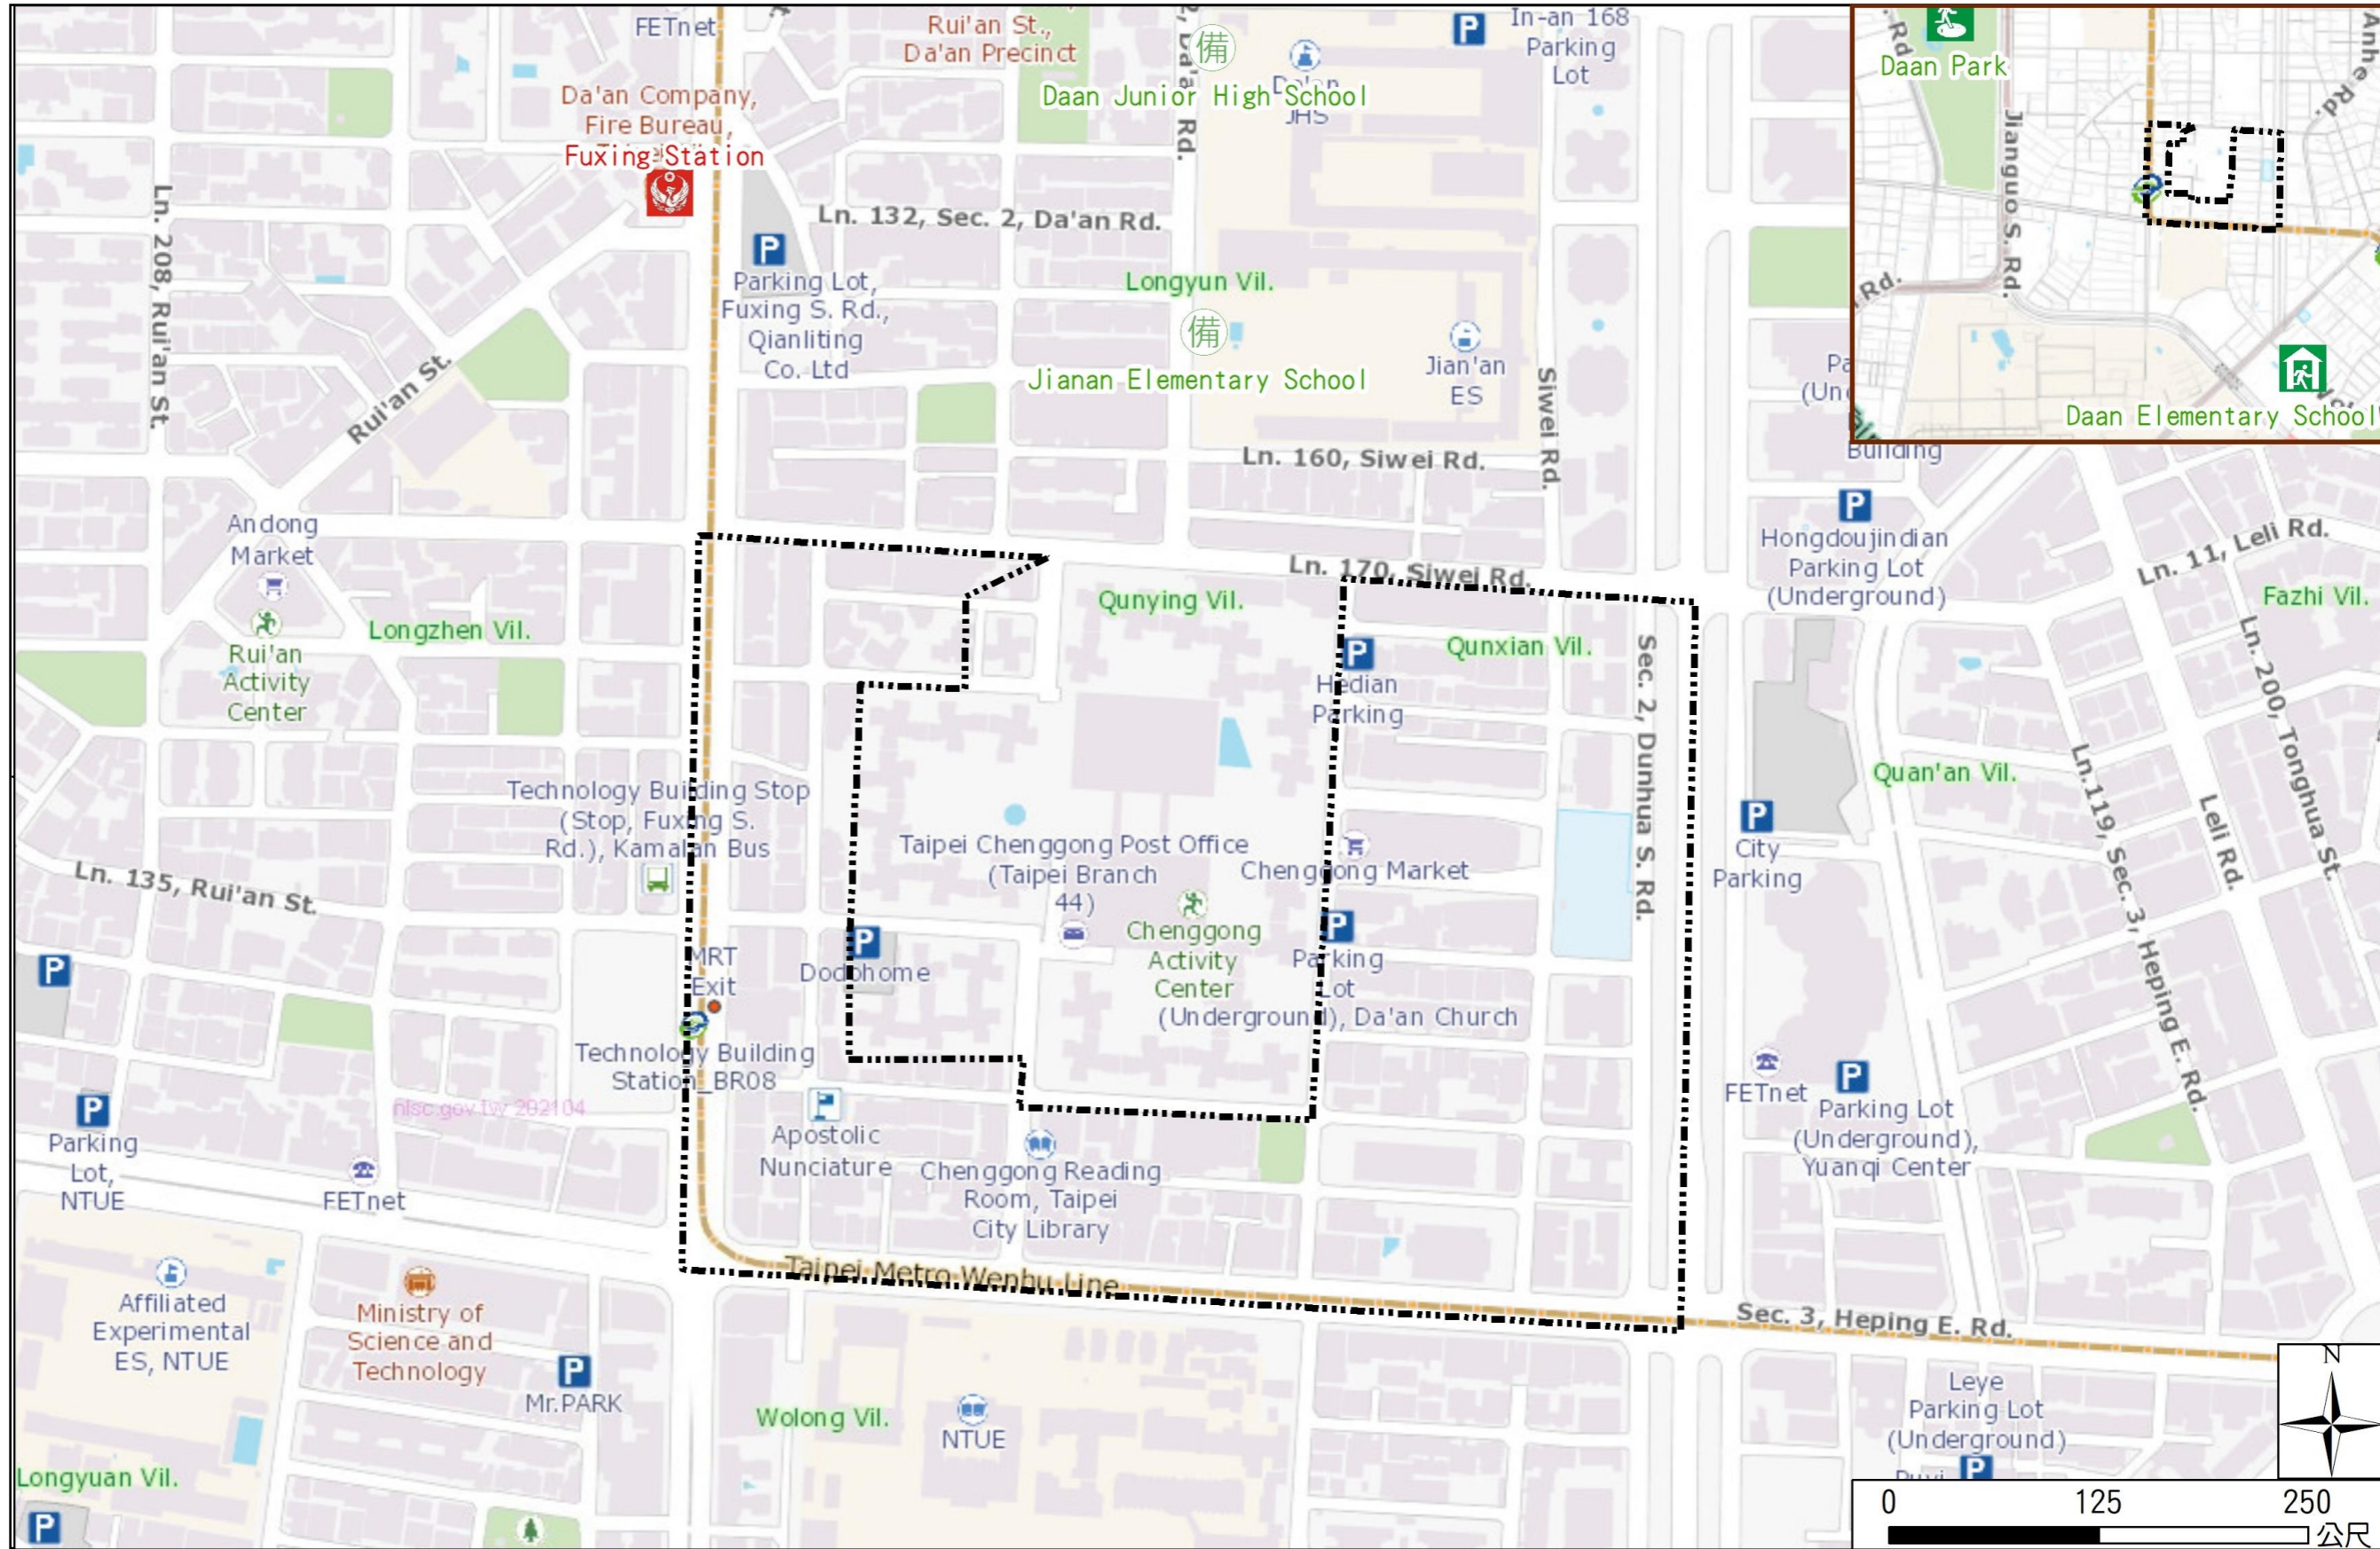

Qunxian Vil., Daan Dist., Taipei City Evacuation Map

Emergency notification

Taipei Citizen Hotline : 1999
 Fire Department Tel. : 119
 Police Department Tel. : 110
 EOC of Da'an Dist.
 Non-emergency number : 02-23511711
 Emergency number : 02-66329119
 Officer
 Mobile : 0988-179837
 Note: Please call this District's EOC to ensure that the evacuation shelter is open

Disaster Prevention Information Website

Taipei City Disaster Prevention Information Website

Evacuation Principle

Flood: Vertical evacuation or preventive evacuation
 Earthquake :

More disaster prevention knowledge :
 Taipei City Disaster Prevention Guide

Evacuation Shelter

Name	Daan Park Shelter for Earthquake
Address	No.32, Sec. 2, Xinsheng S. Rd.
Capacity	37949
Contact number	02-23032451
Name	Daan Elementary School (School for Priority Shelter) Shelter for Flood
Address	No. 129, Wolong St.
Capacity	152
Contact number	02-27322332#832
Name	Jianan Elementary School
Address	No. 99, Sec. 2, Da' an Rd.
Capacity	30
Contact number	02-27077719#140
Name	Daan Junior High School
Address	No. 63, Sec. 2, Da' an Rd.
Capacity	274
Contact number	02-27557131#103