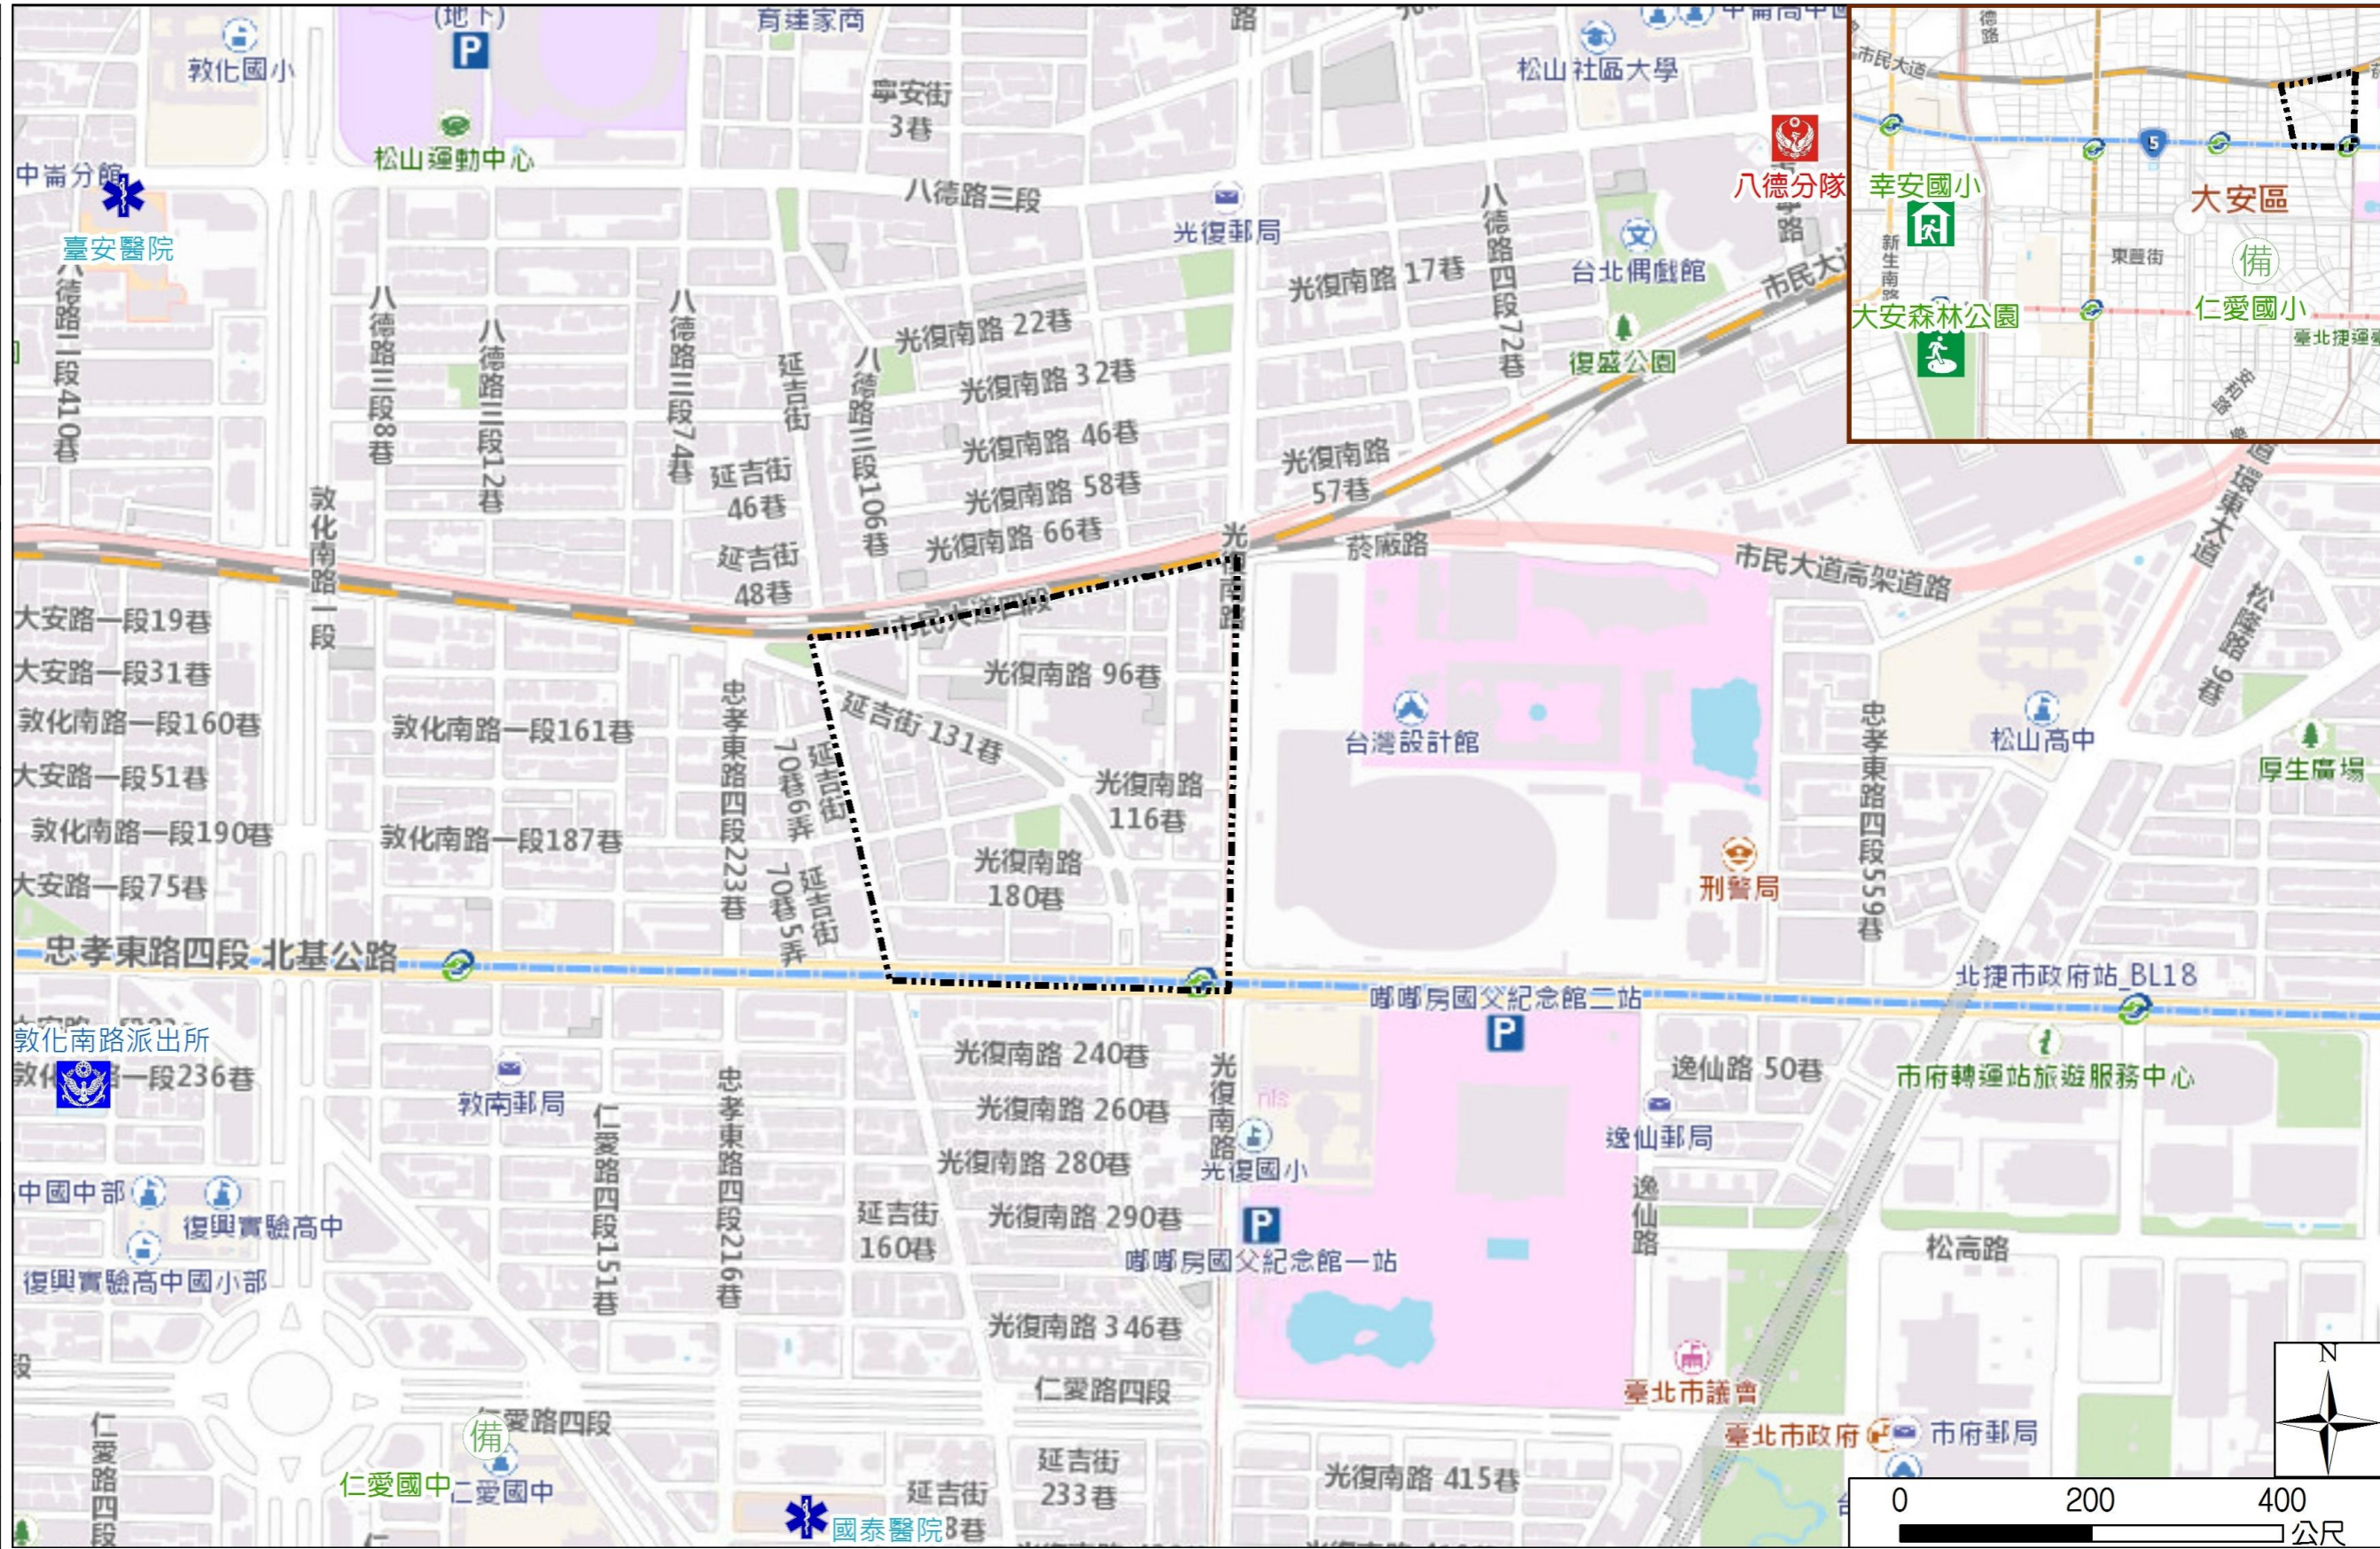

Huasheng Vil., Da'an Dist., Taipei City Simple Evacuation Map

Emergency notification

Taipei Citizen Hotline : 1999
Fire Department Tel. : 119
Police Department Tel. : 110
EOC of Da'an Dist.
Non-emergency number : 02-23511711
Emergency number : 02-66329119
Officer
Mobile : 0988-179853
Note: Please call this District's EOC to ensure that the evacuation shelter is open

Disaster Prevention Information Website

Taipei City Disaster Prevention Information Website

Evacuation Principle

Flood: Vertical evacuation or preventive evacuation
Earthquake :

More disaster prevention knowledge :
Taipei City Disaster Prevention Guide

Evacuation Shelter

Name	Daan Park Shelter for Earthquake
Address	No.32, Sec. 2, Xinseng S. Rd.
Capacity	37949
Contact number	02-23032451
Name	Xingan Elementary School (School for Priority Shelter) Shelter for Earthquake
Address	No. 22, Sec. 3, Ren' ai Rd.
Capacity	200
Contact number	02-27074191#3301
Name	Renai Junior High School
Address	No. 130, Sec. 4, Ren' ai Rd.
Capacity	125
Contact number	02-23255823#1102
Name	Renai Elementary School
Address	No. 60, Sec. 1, Anhe Rd.
Capacity	53
Contact number	02-27095010#401

Legend 圖例	里界 Village Boundary	避難收容處所 Evacuation Shelter	防救災單位 Disaster Rescue Resources	重要地標 Landmark
	里界 Village Boundary	室內避難收容處所(優先安置學校) Indoor Evacuation Shelter (School for Priority Shelter) 室外避難收容處所(防災公園) Outdoor Evacuation Shelter (Disaster Prevention Park) 避難收容處所(備用) Evacuation Shelter (Backup)	警察單位 Police Department 消防單位 Fire Department 急救責任醫院 Designated Hospital (Emergency Medical Treatment)	直升機起降場 Helipad 重要地標 Landmark