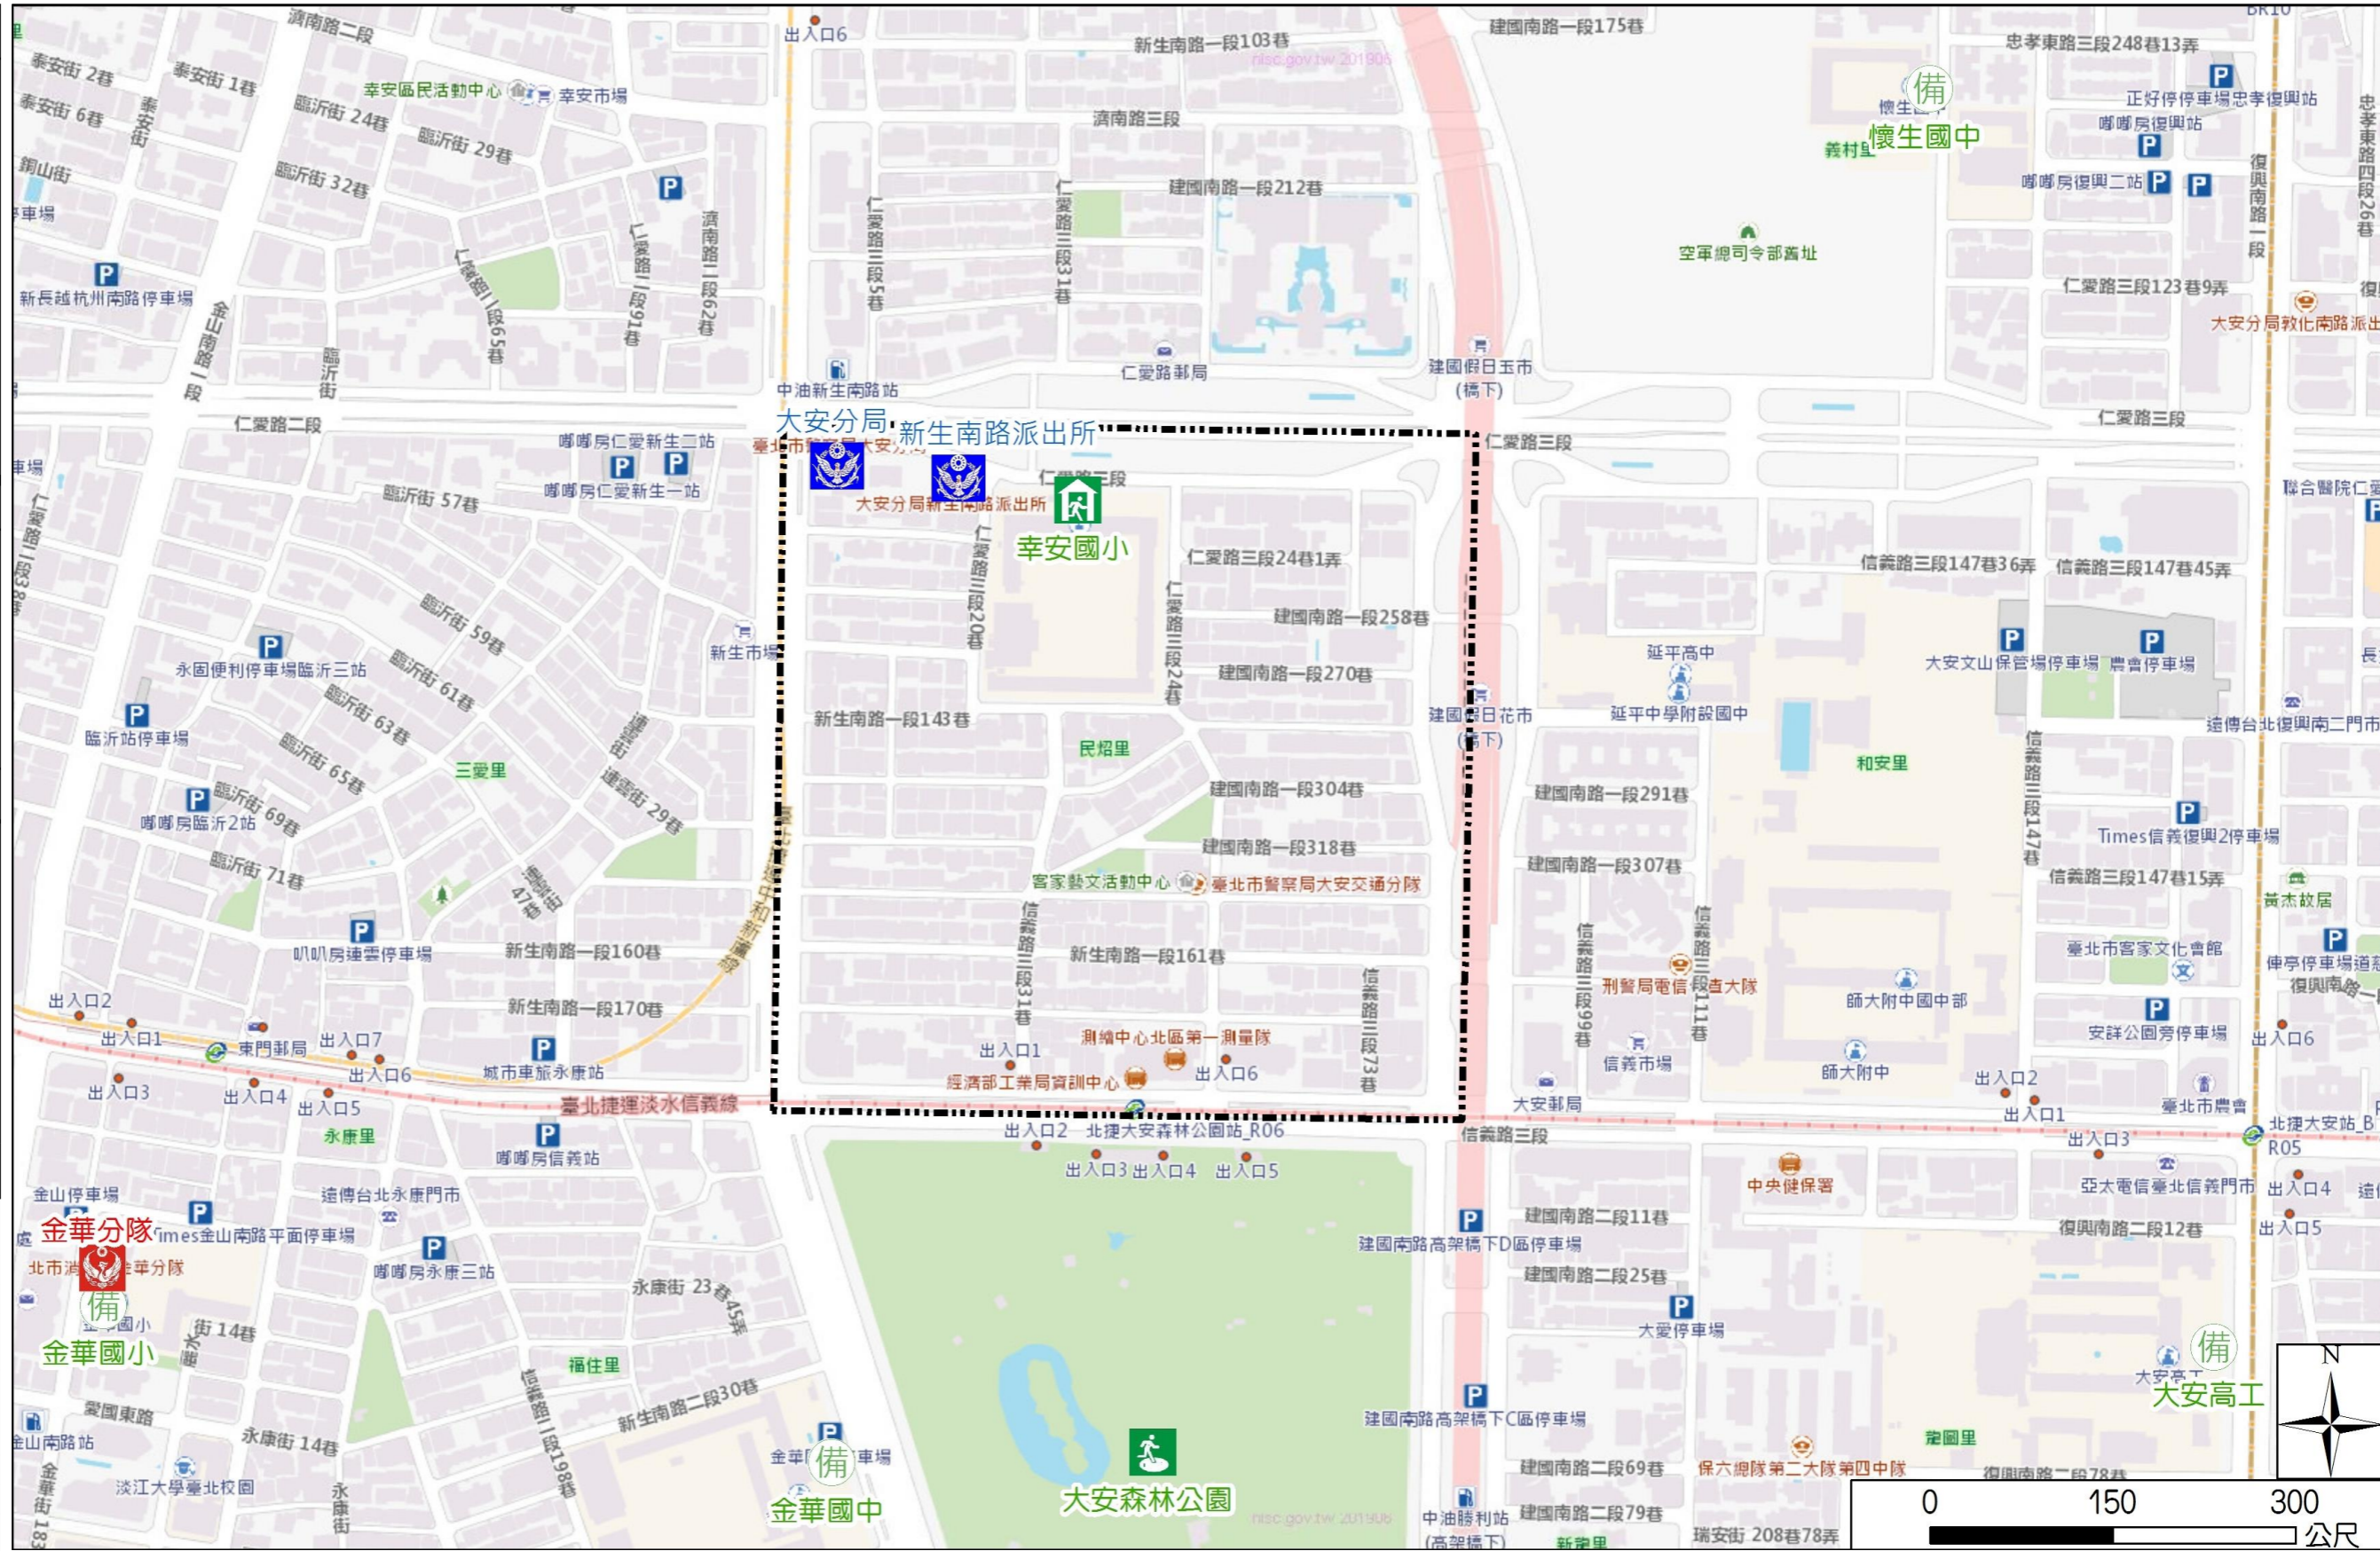

Minzhao Vil., Da'an Dist., Taipei City Simple Evacuation Map

Emergency notification

Taipei Citizen Hotline : 1999
 Fire Department Tel. : 119
 Police Department Tel. : 110
 EOC of Daan Dist.
 Non-emergency number : 02-23511711
 Emergency number : 02-66329119
 Officer
 Mobile : 0988-179807
 Note: Please call this District's EOC to ensure that the evacuation shelter is open

Disaster Prevention Information Website

Taipei City Disaster Prevention Information Website

Evacuation Principle

Flood: Vertical evacuation or preventive evacuation
 Earthquake :

More disaster prevention knowledge :
 Taipei City Disaster Prevention Guide

Evacuation Shelter

Name	Daan Park Shelter for Earthquake
Address	No.32, Sec. 2, Xinsheng S. Rd.
Capacity	37949
Contact number	02-23032451
Name	Xingan Elementary School (School for Priority Shelter) Shelter for Earthquake
Address	No. 22, Sec. 3, Ren' ai Rd.
Capacity	200
Contact number	02-27074191#3301
Name	Huasheng Junior High School
Address	No. 30, Ln. 248, Sec. 3, Zhongxiao E. Rd.
Capacity	300
Contact number	02-27215078#331
Name	Jinhua Junior High School
Address	No.32, Sec. 2, Xinsheng S. Rd.
Capacity	300
Contact number	02-33931799#512