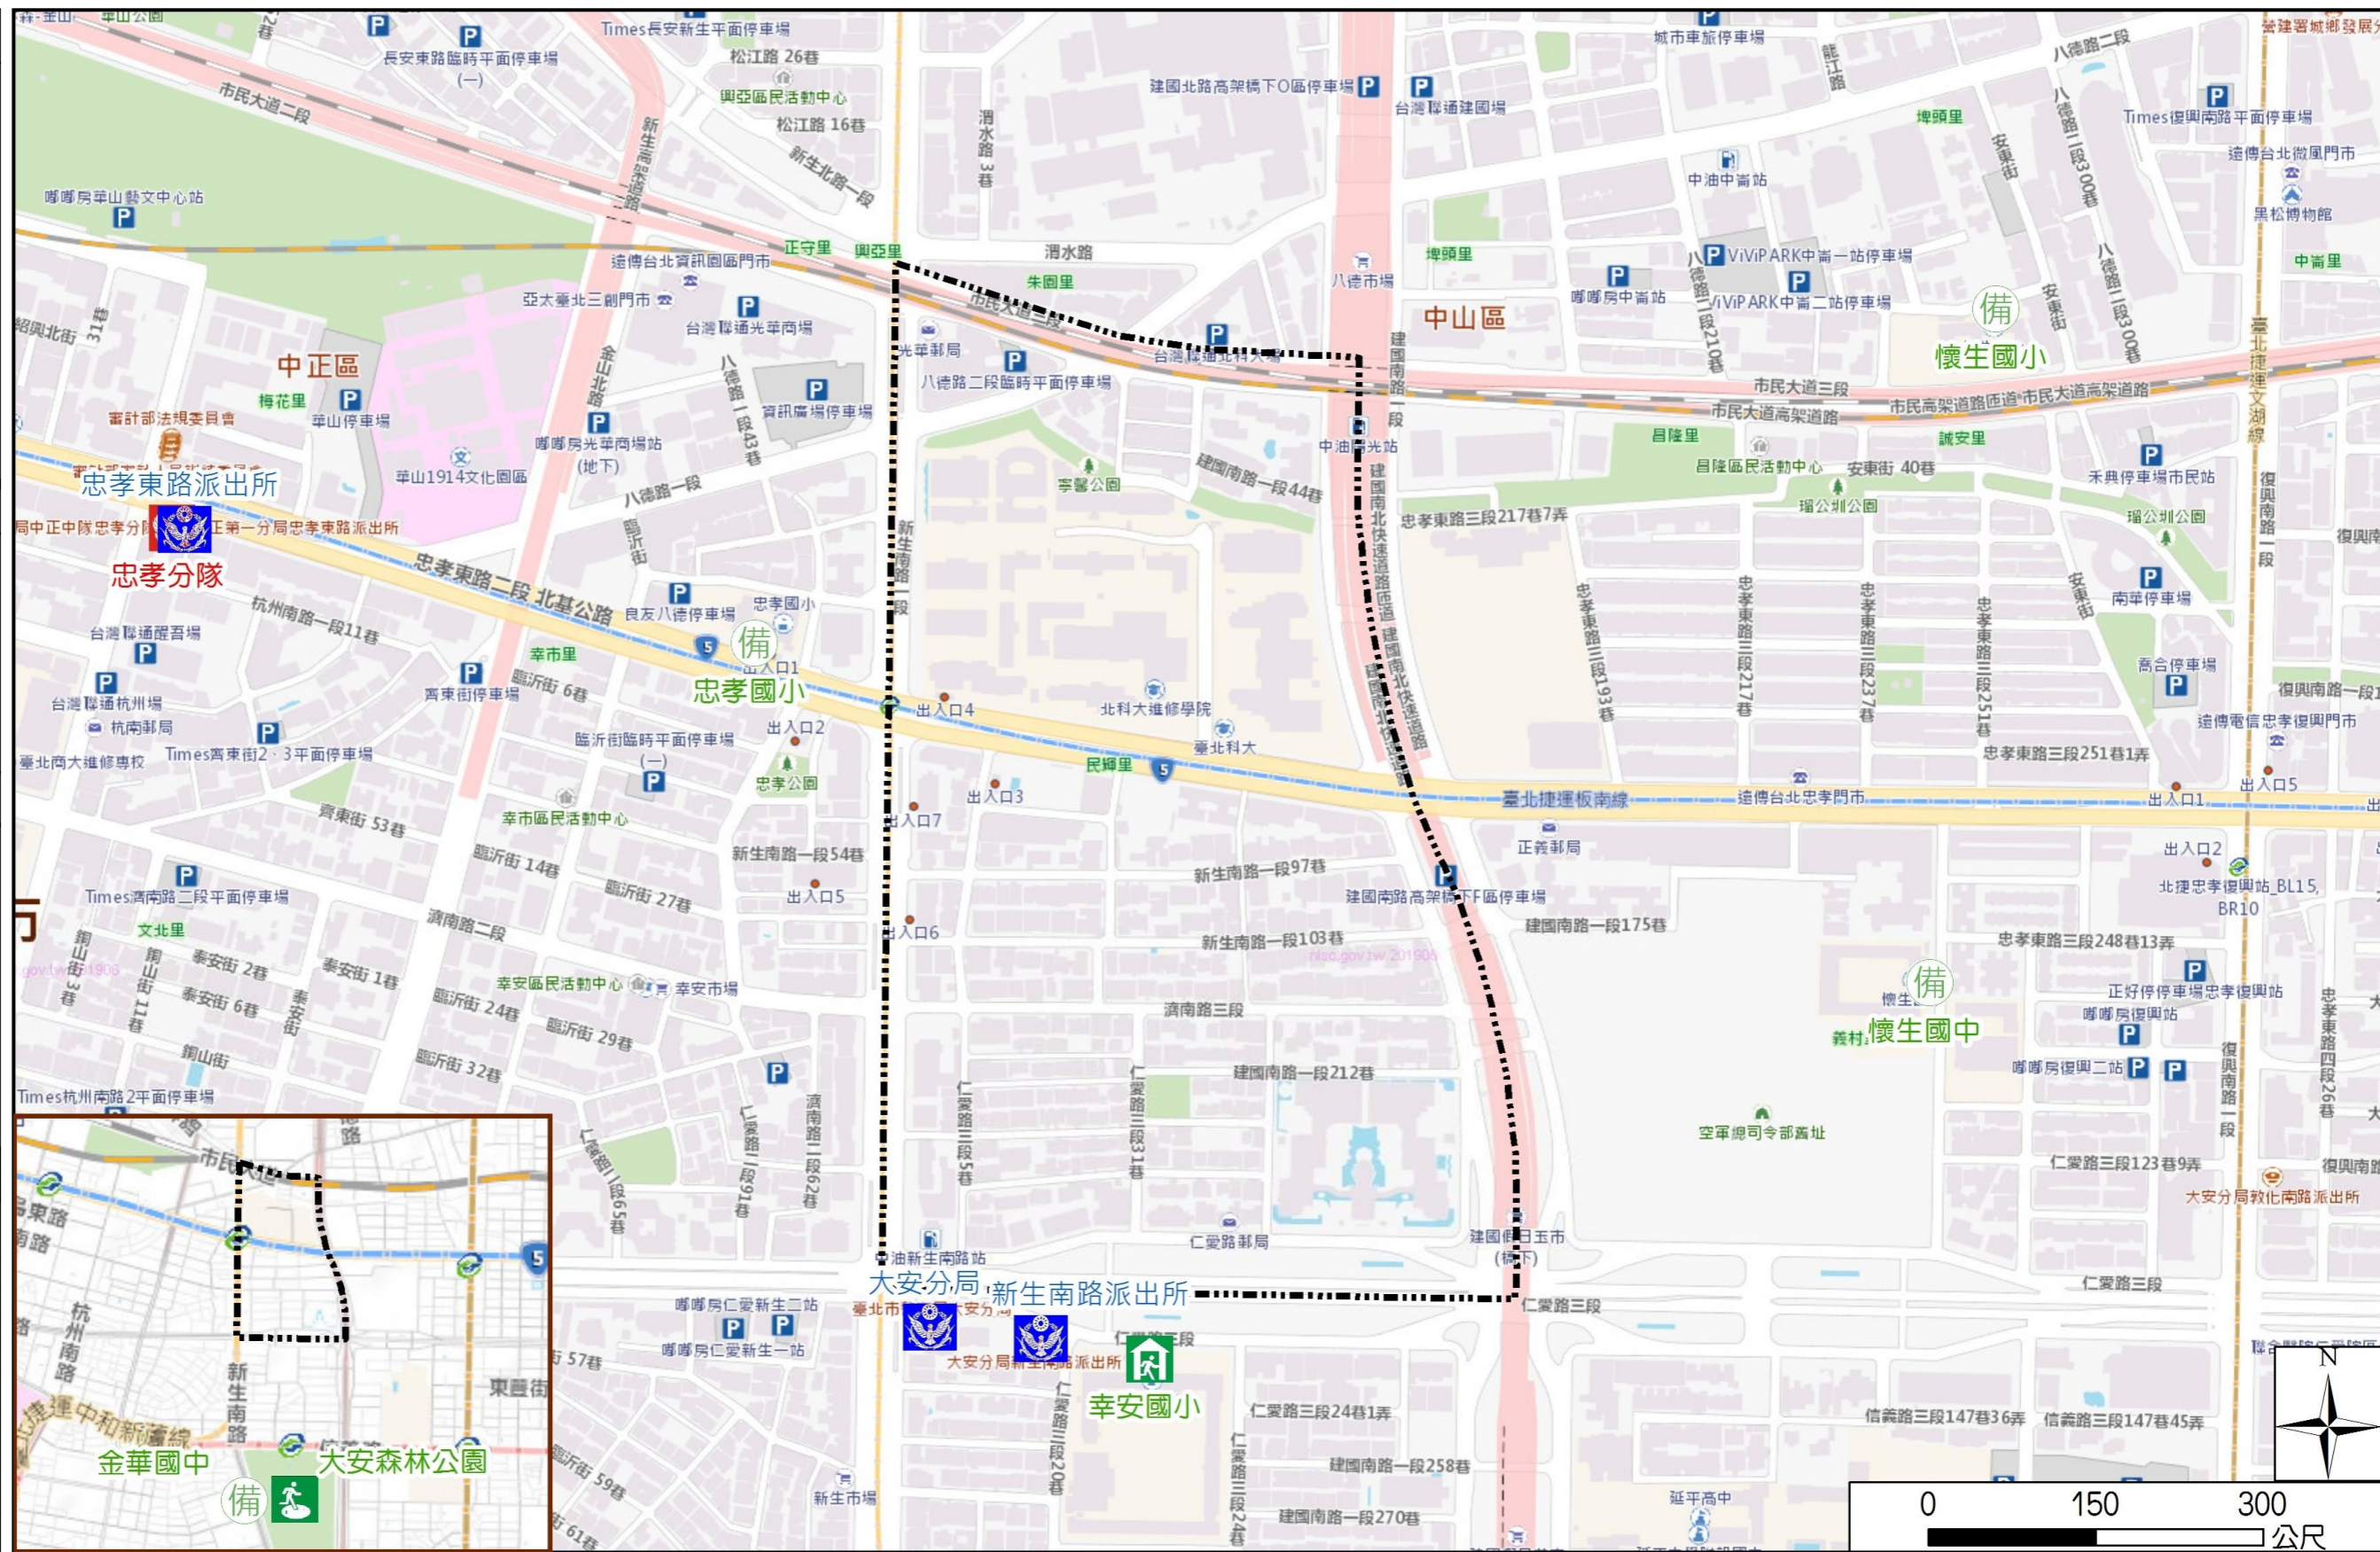

Minhui Vil., Da'an Dist., Taipei City Simple Evacuation Map

Emergency notification

Taipei Citizen Hotline : 1999
 Fire Department Tel. : 119
 Police Department Tel. : 110
 EOC of Da'an Dist.
 Non-emergency number :
 02-23511711
 Emergency number :
 02-66329119
 Officer
 Mobile : 0988-179810
 Note: Please call this District's
 EOC to ensure that the evacuation
 shelter is open

Disaster Prevention Information Website

Taipei City Disaster Prevention Information Website

Evacuation Principle

Flood: Vertical evacuation or preventive evacuation
 Earthquake :

More disaster prevention knowledge :
 Taipei City Disaster Prevention Guide

Evacuation Shelter

Name	Daan Park Shelter for Earthquake
Address	No.32, Sec. 2, Xinsheng S. Rd.
Capacity	37949
Contact number	02-23032451
Name	Xingan Elementary School (School for Priority Shelter) Shelter for Earthquake
Address	No. 22, Sec. 3, Ren' ai Rd.
Capacity	183
Contact number	02-27074191#3301
Name	Huisheng Junior High School
Address	No. 30, Ln. 248, Sec. 3, Zhongxiao E. Rd.
Capacity	167
Contact number	02-27215078#331
Name	Jinhua Junior High School
Address	No.32, Sec. 2, Xinsheng S. Rd.
Capacity	300
Contact number	02-33931799#512