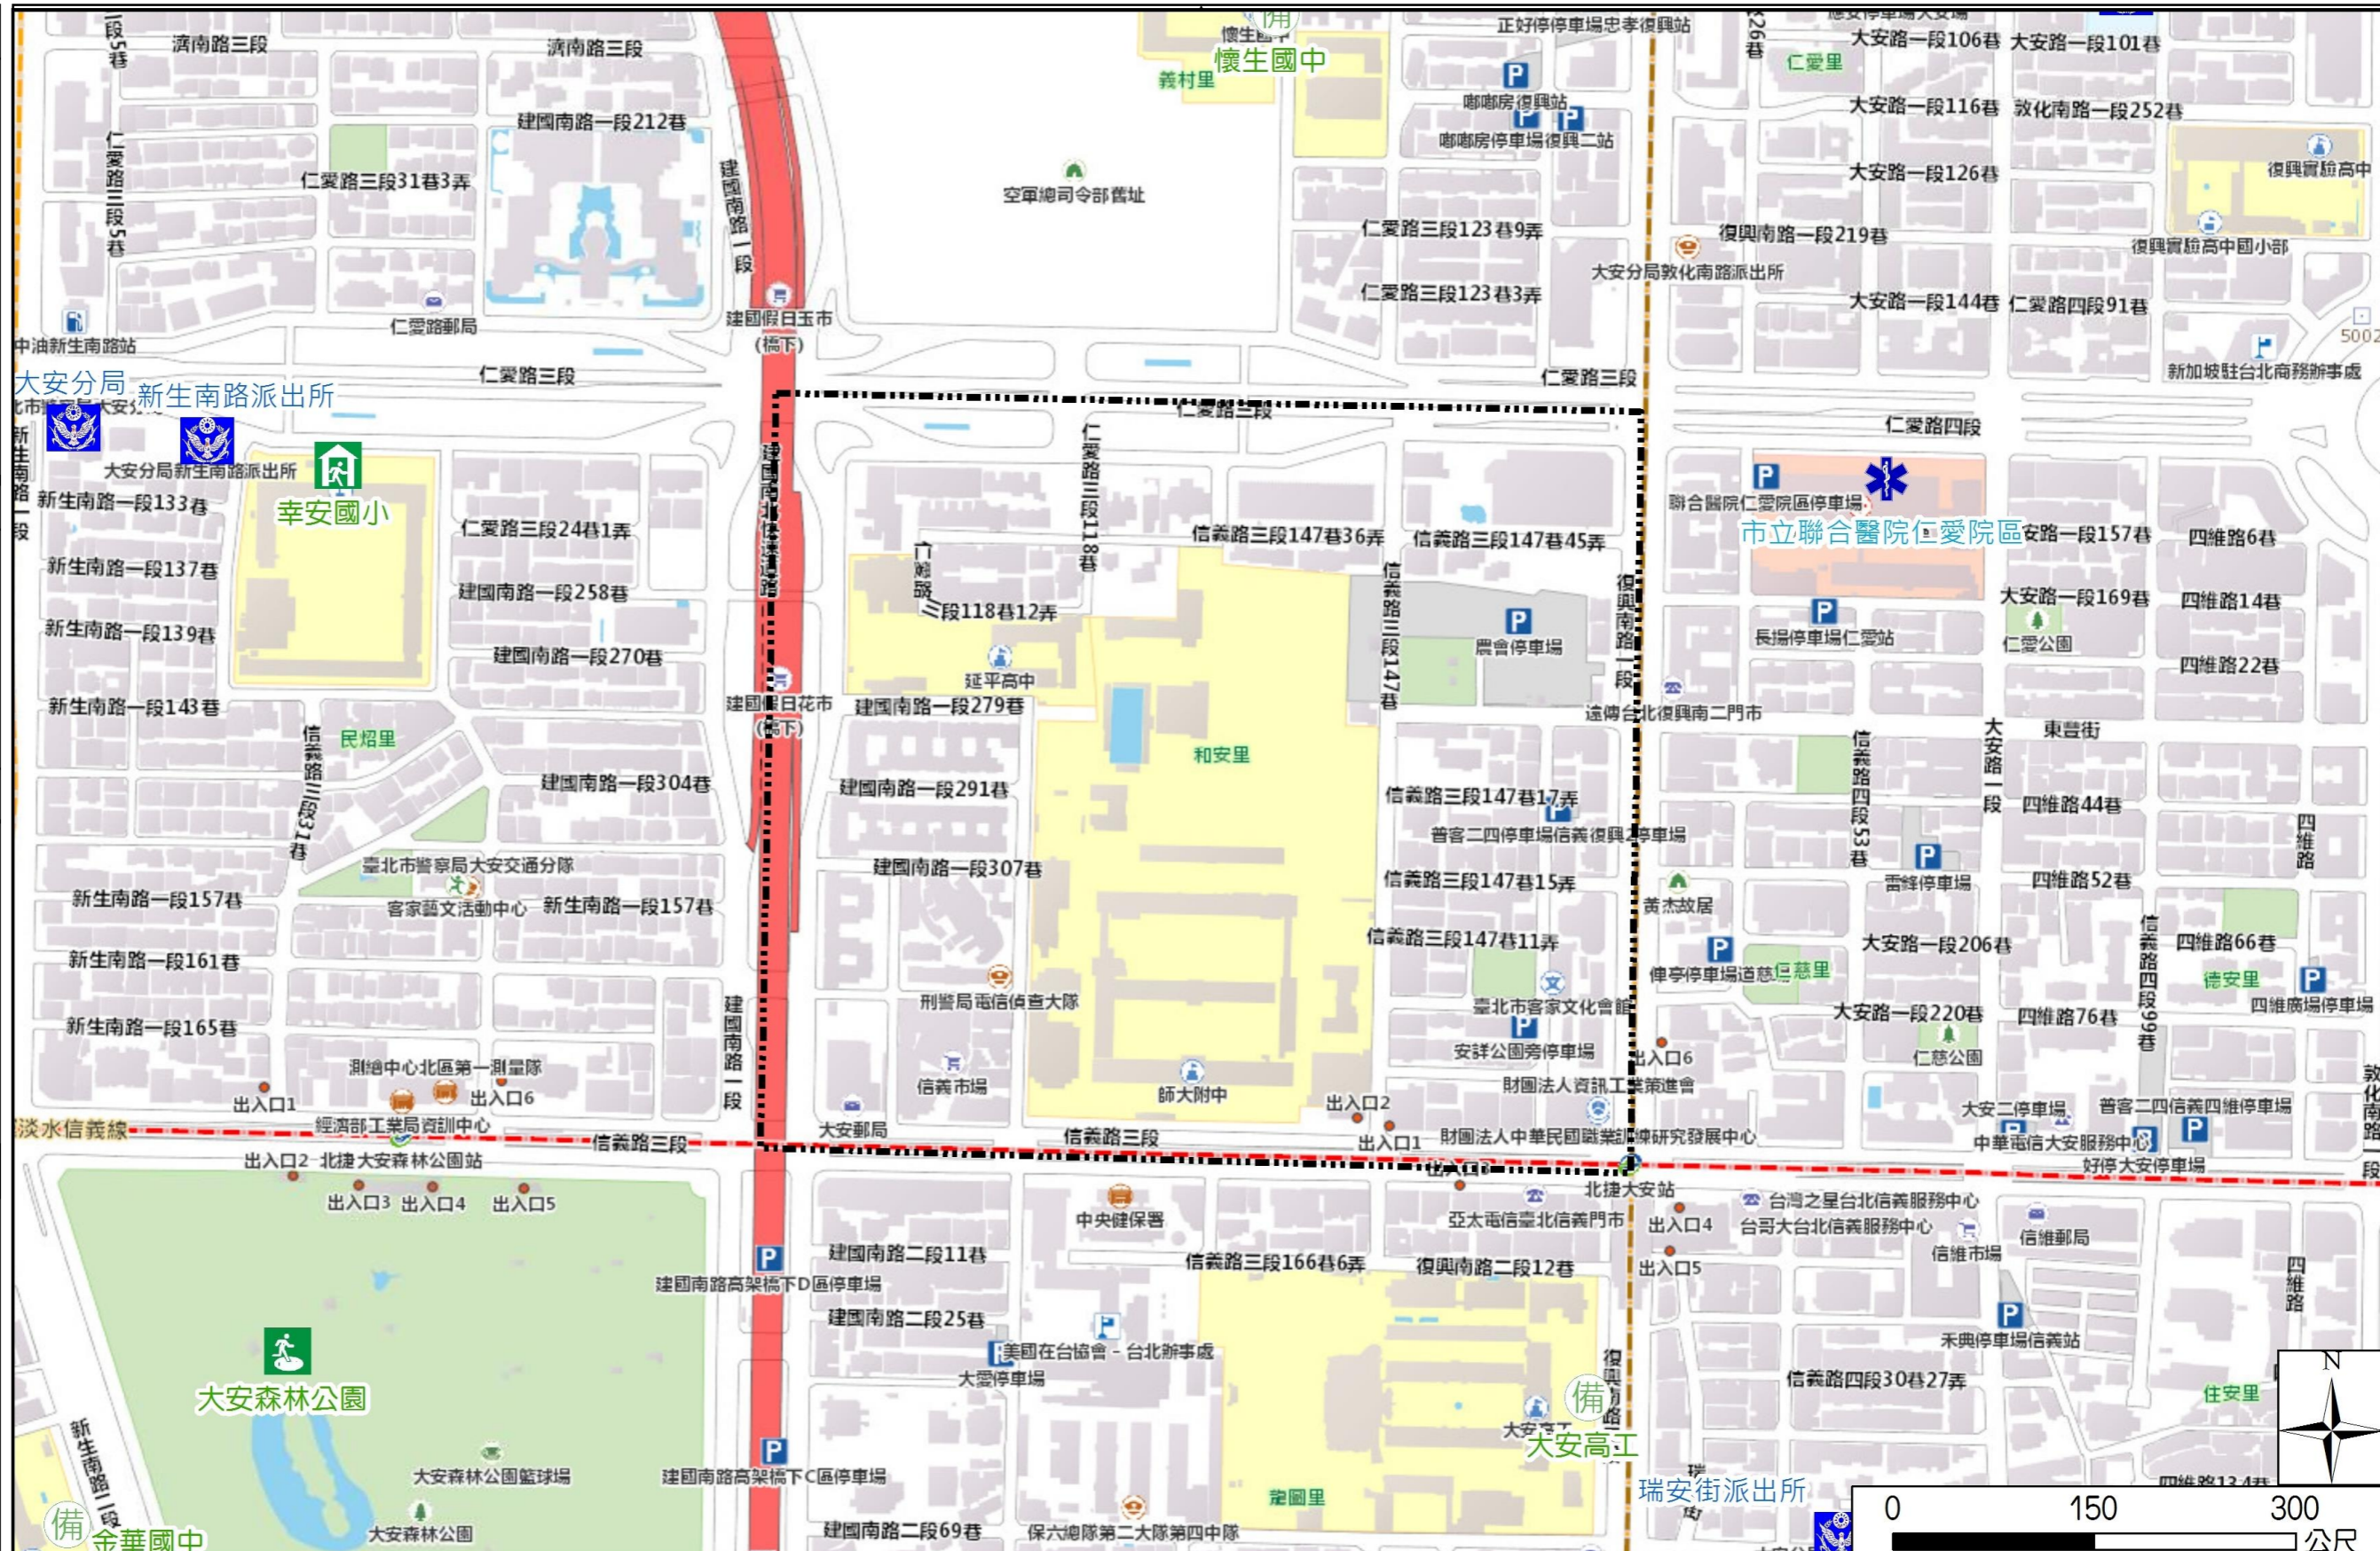

He'an Vil., Da'an Dist., Taipei City Simple Evacuation Map

Emergency notification

Taipei Citizen Hotline : 1999
 Fire Department Tel. : 119
 Police Department Tel. : 110
 EOC of Da'an Dist.
 Non-emergency number : 02-23511711
 Emergency number : 02-66329119
 Officer
 Mobile : 0988-179806
 Note: Please call this District's EOC to ensure that the evacuation shelter is open

Disaster Prevention Information Website

Taipei City Disaster Prevention Information Website

Evacuation Principle

Flood: Vertical evacuation or preventive evacuation
 Earthquake :

More disaster prevention knowledge :
 Taipei City Disaster Prevention Guide

Evacuation Shelter

Name	Daan Park Shelter for Earthquake
Address	No.32, Sec. 2, Xinheng S. Rd.
Capacity	37949
Contact number	02-23032451
Name	Xingan Elementary School (School for Priority Shelter) Shelter for Earthquake
Address	No. 22, Sec. 3, Ren' ai Rd.
Capacity	183
Contact number	02-27074191#3301
Name	Daan Vocational High School
Address	No. 52, Sec. 2, Fuxing S. Rd.
Capacity	100
Contact number	02-27091630#1401
Name	Huaisheng Junior High School
Address	No. 30, Ln. 248, Sec. 3, Zhongxiao E. Rd.
Capacity	167
Contact number	02-27215078#331