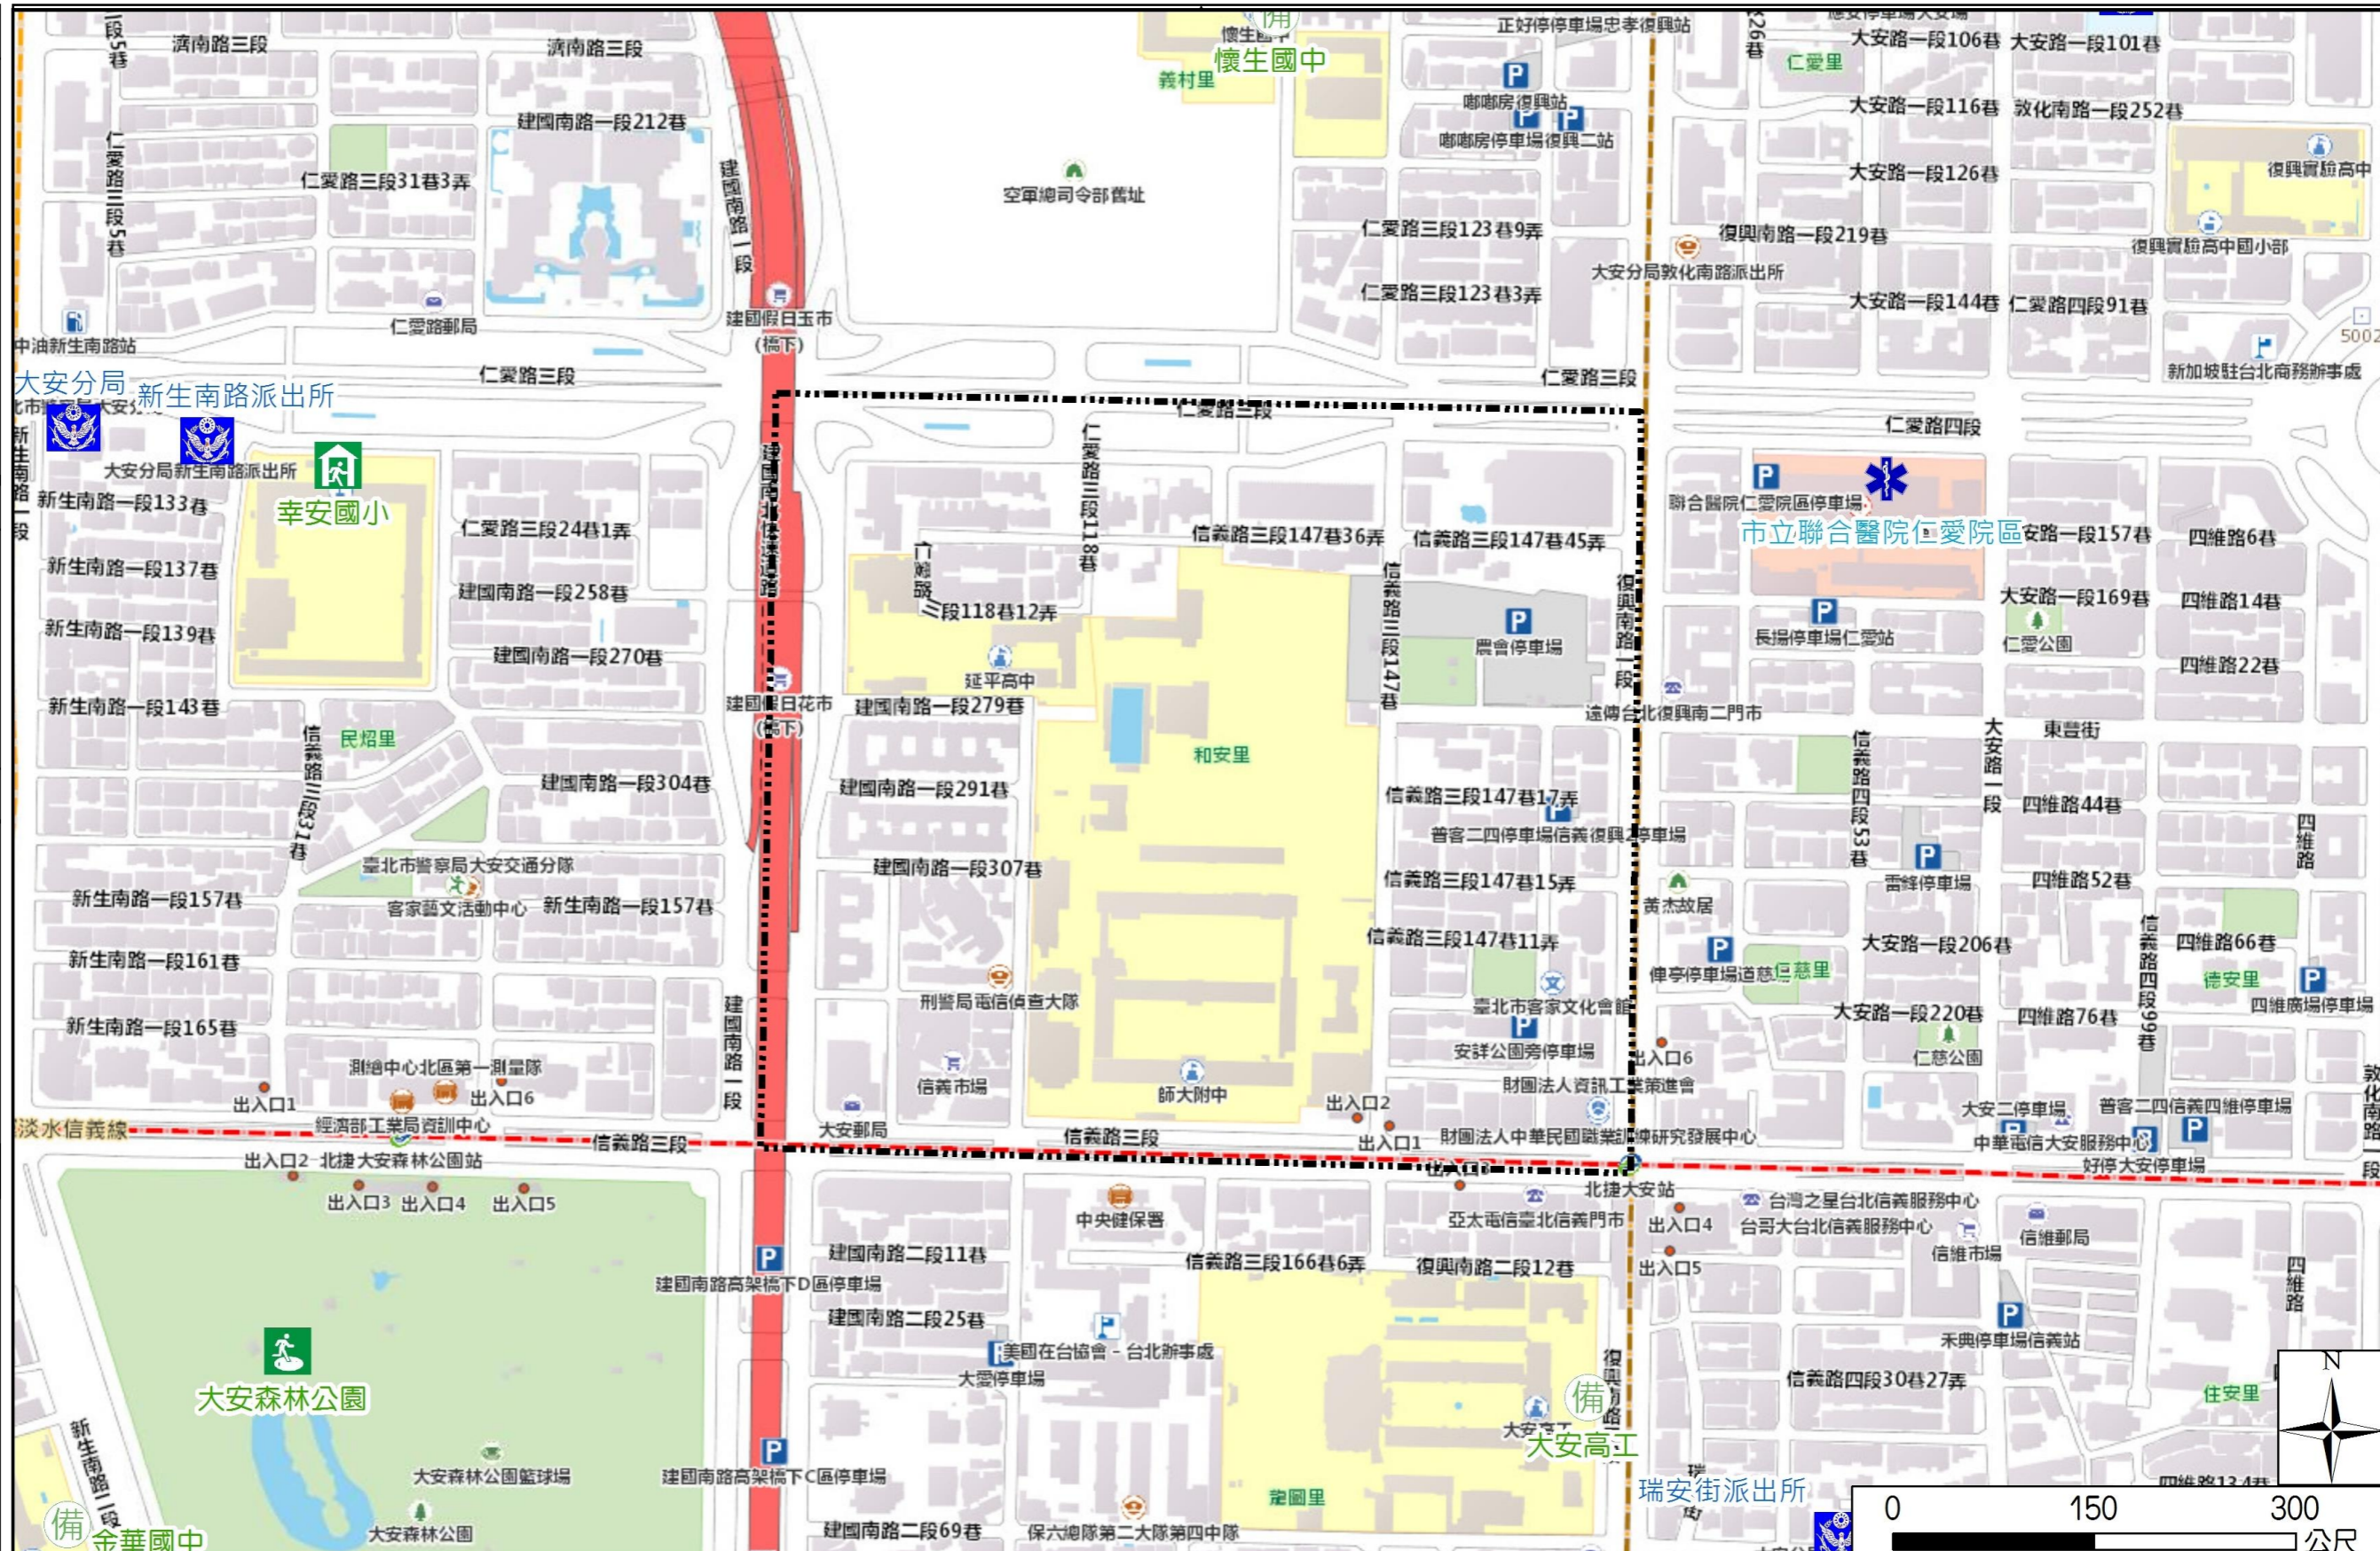

He'an Vil., Da'an Dist., Taipei City Simple Evacuation Map

Emergency notification

Taipei Citizen Hotline : 1999
Fire Department Tel. : 119
Police Department Tel. : 110
EOC of Da'an Dist.
Non-emergency number : 02-23511711
Emergency number : 02-66329119
Officer
Mobile : 0988-179806
Note: Please call this District's EOC to ensure that the evacuation shelter is open

Disaster Prevention Information Website

Taipei City Disaster Prevention Information Website

Evacuation Principle

Flood: Vertical evacuation or preventive evacuation
Earthquake :

More disaster prevention knowledge :
Taipei City Disaster Prevention Guide

Evacuation Shelter

Name	Daan Park Shelter for Earthquake
Address	No.32, Sec. 2, Xinsheng S. Rd.
Capacity	37949
Contact number	02-23032451
Name	Xingan Elementary School (School for Priority Shelter) Shelter for Earthquake
Address	No. 22, Sec. 3, Ren' ai Rd.
Capacity	200
Contact number	02-27074191#3301
Name	Daan Vocational High School
Address	No. 52, Sec. 2, Fuxing S. Rd.
Capacity	100
Contact number	02-27091630#1401
Name	Huasheng Junior High School
Address	No. 30, Ln. 248, Sec. 3, Zhongxiao E. Rd.
Capacity	300
Contact number	02-27215078#331

Legend 圖例

里界 Village Boundary	避難收容處所 Evacuation Shelter	防救災單位 Disaster Rescue Resources	重要地標 Landmark
里界 Village Boundary	室內避難收容處所(優先安置學校) Indoor Evacuation Shelter (School for Priority Shelter) 室外避難收容處所(防災公園) Outdoor Evacuation Shelter (Disaster Prevention Park) 避難收容處所(備用) Evacuation Shelter (Backup)	警察單位 Police Department 消防單位 Fire Department 急救責任醫院 Designated Hospital (Emergency Medical Treatment)	直升機起降場 Helipad 重要地標 Landmark