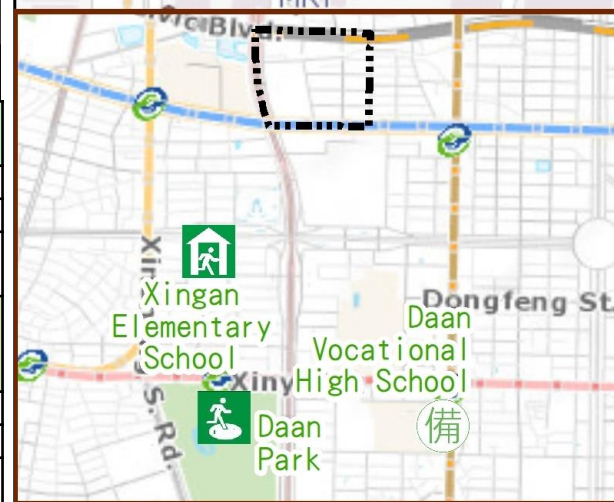

Evacuation Shelter

Name	Daan Park Shelter for Earthquake
Address	No.32, Sec. 2, Xincheng S. Rd.
Capacity	37949
Contact number	02-23032451
Name	Xingan Elementary School (School for Priority Shelter) Shelter for Earthquake
Address	No. 22, Sec. 3, Ren'ai Rd.
Capacity	183
Contact number	02-27074191#3301
Name	Huaisheng Junior High School
Address	No. 30, Ln. 248, Sec. 3, Zhongxiao E. Rd.
Capacity	167
Contact number	02-27215078#331
Name	Daan Vocational High School
Address	No. 52, Sec. 2, Fuxing S. Rd.
Capacity	100
Contact number	02-27091630#1401