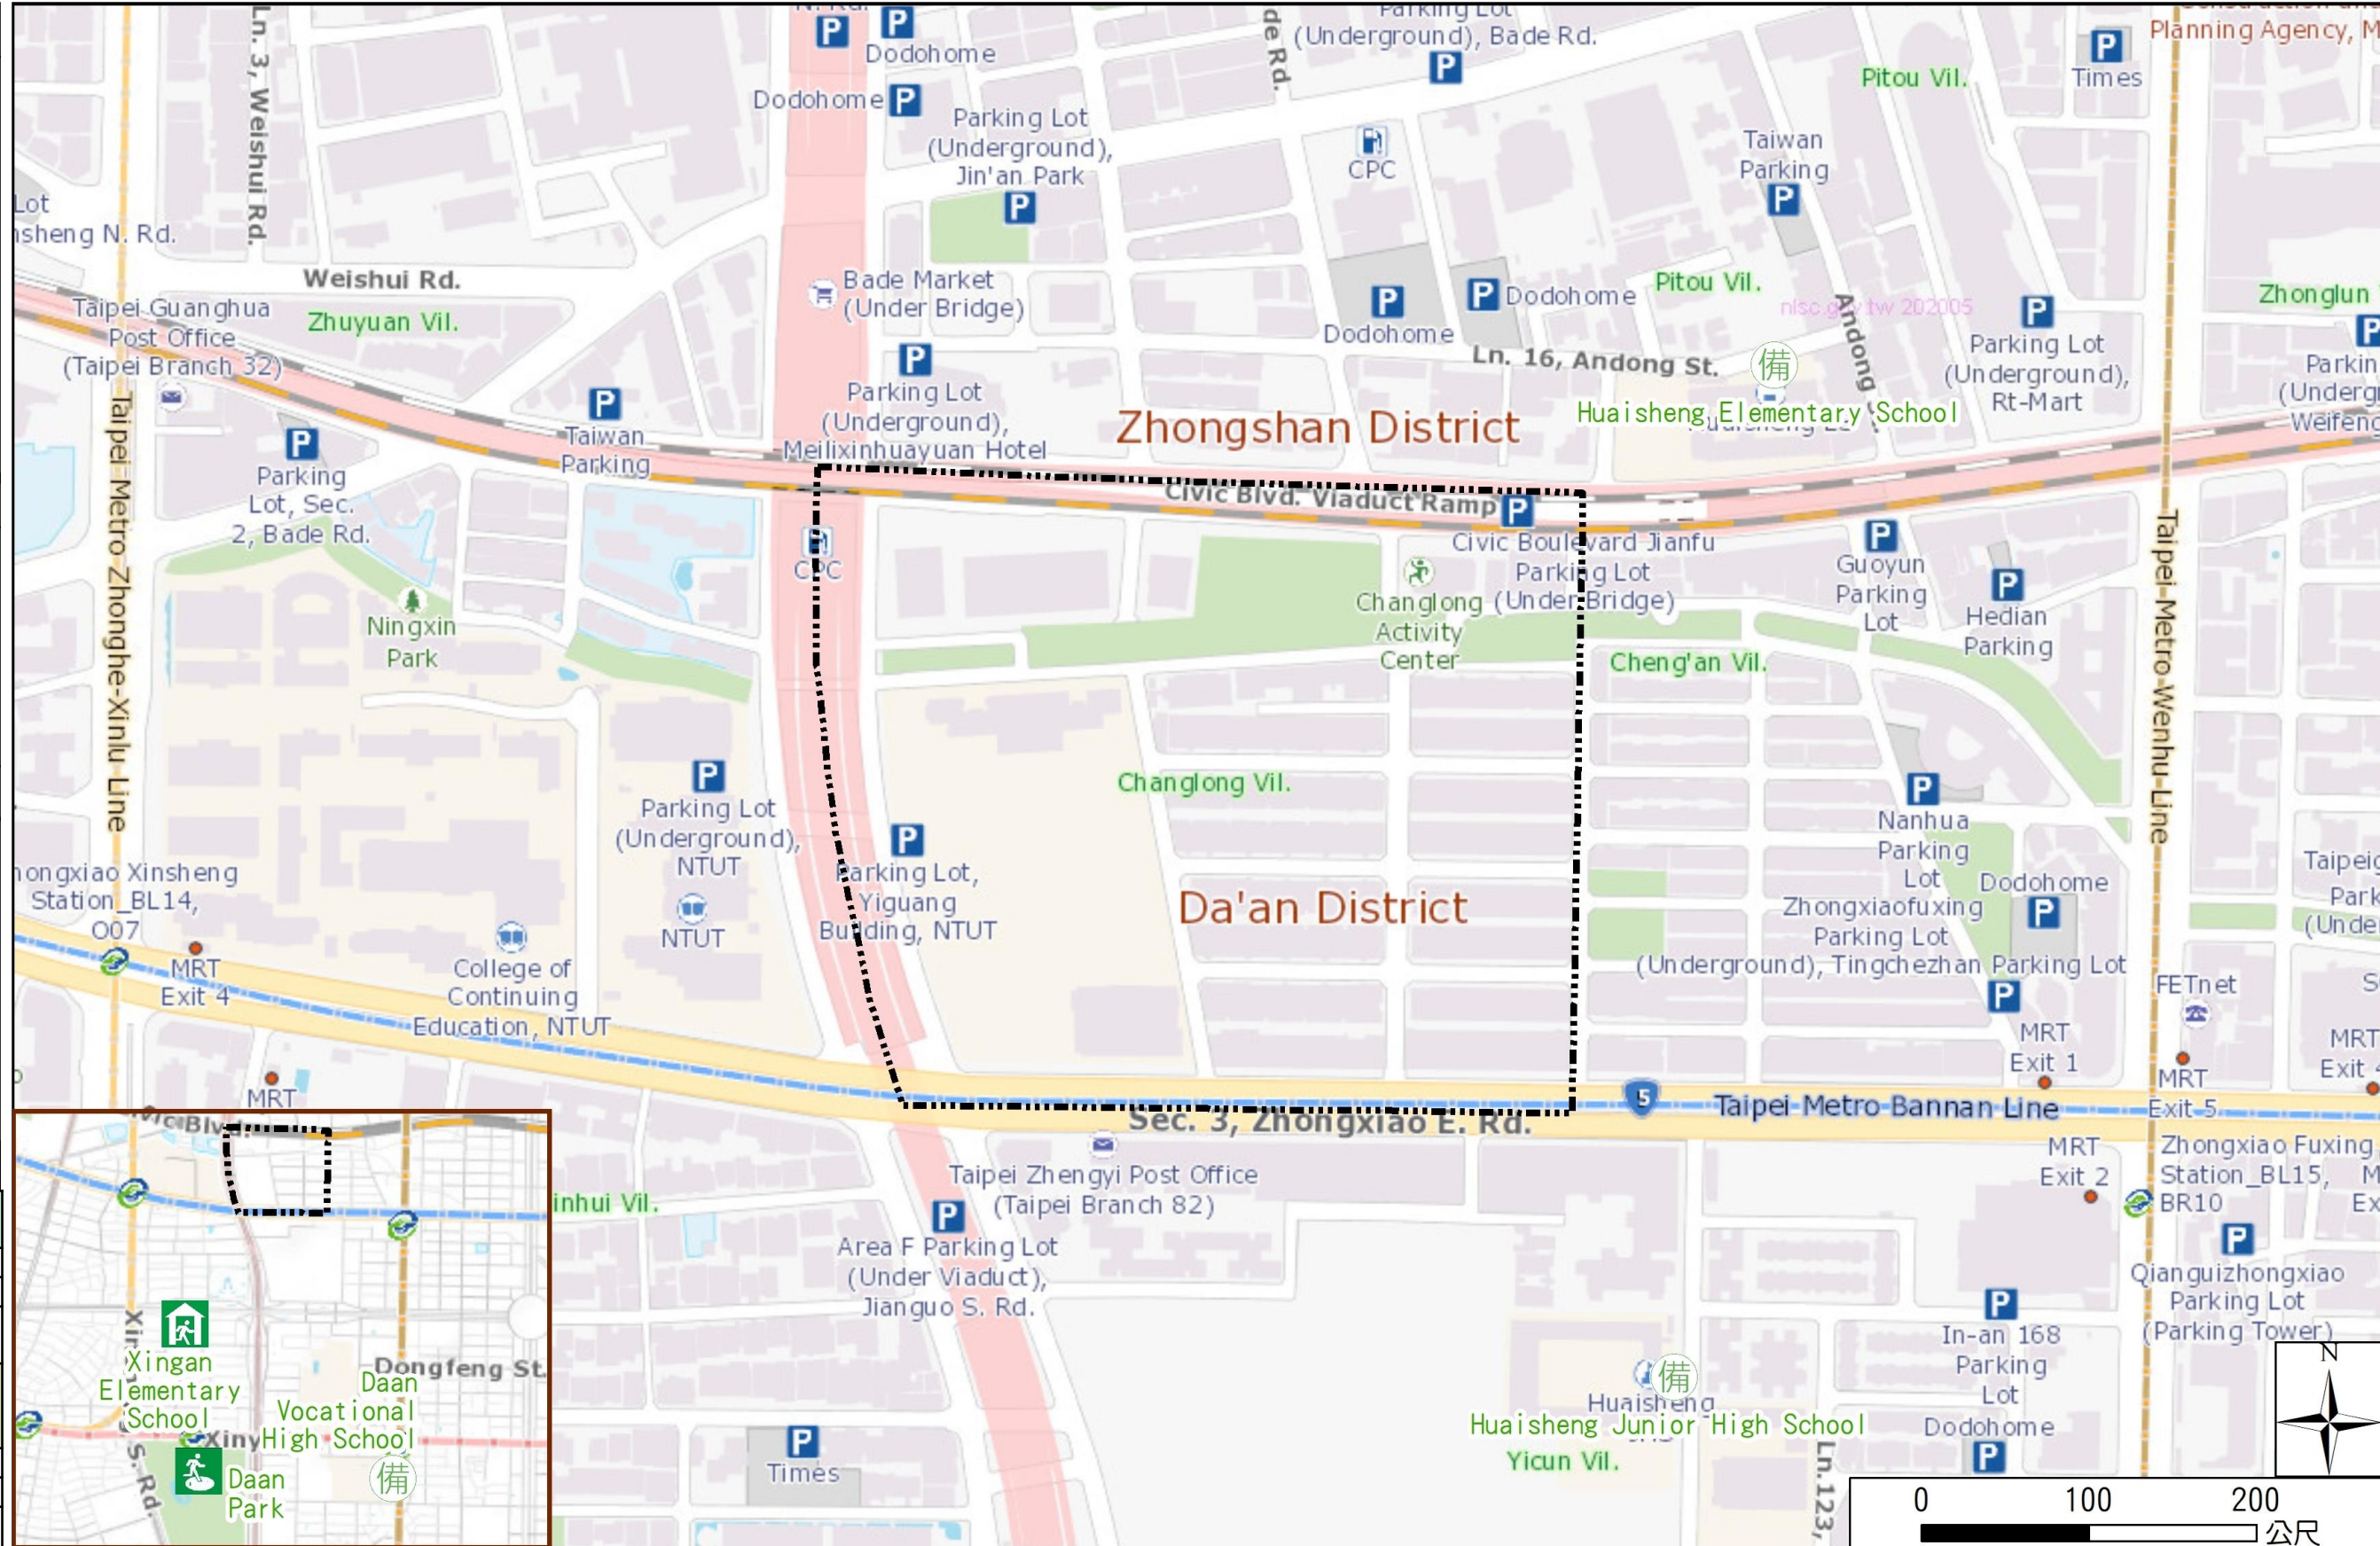

Evacuation Shelter

Name	Daan Park Shelter for Earthquake
Address	No.32, Sec. 2, Xincheng S. Rd.
Capacity	37949
Contact number	02-23032451
Name	Xingan Elementary School (School for Priority Shelter) Shelter for Earthquake
Address	No. 22, Sec. 3, Ren'ai Rd.
Capacity	183
Contact number	02-27074191#3301
Name	Huaisheng Junior High School
Address	No. 30, Ln. 248, Sec. 3, Zhongxiao E. Rd.
Capacity	167
Contact number	02-27215078#331
Name	Daan Vocational High School
Address	No. 52, Sec. 2, Fuxing S. Rd.
Capacity	100
Contact number	02-27091630#1401