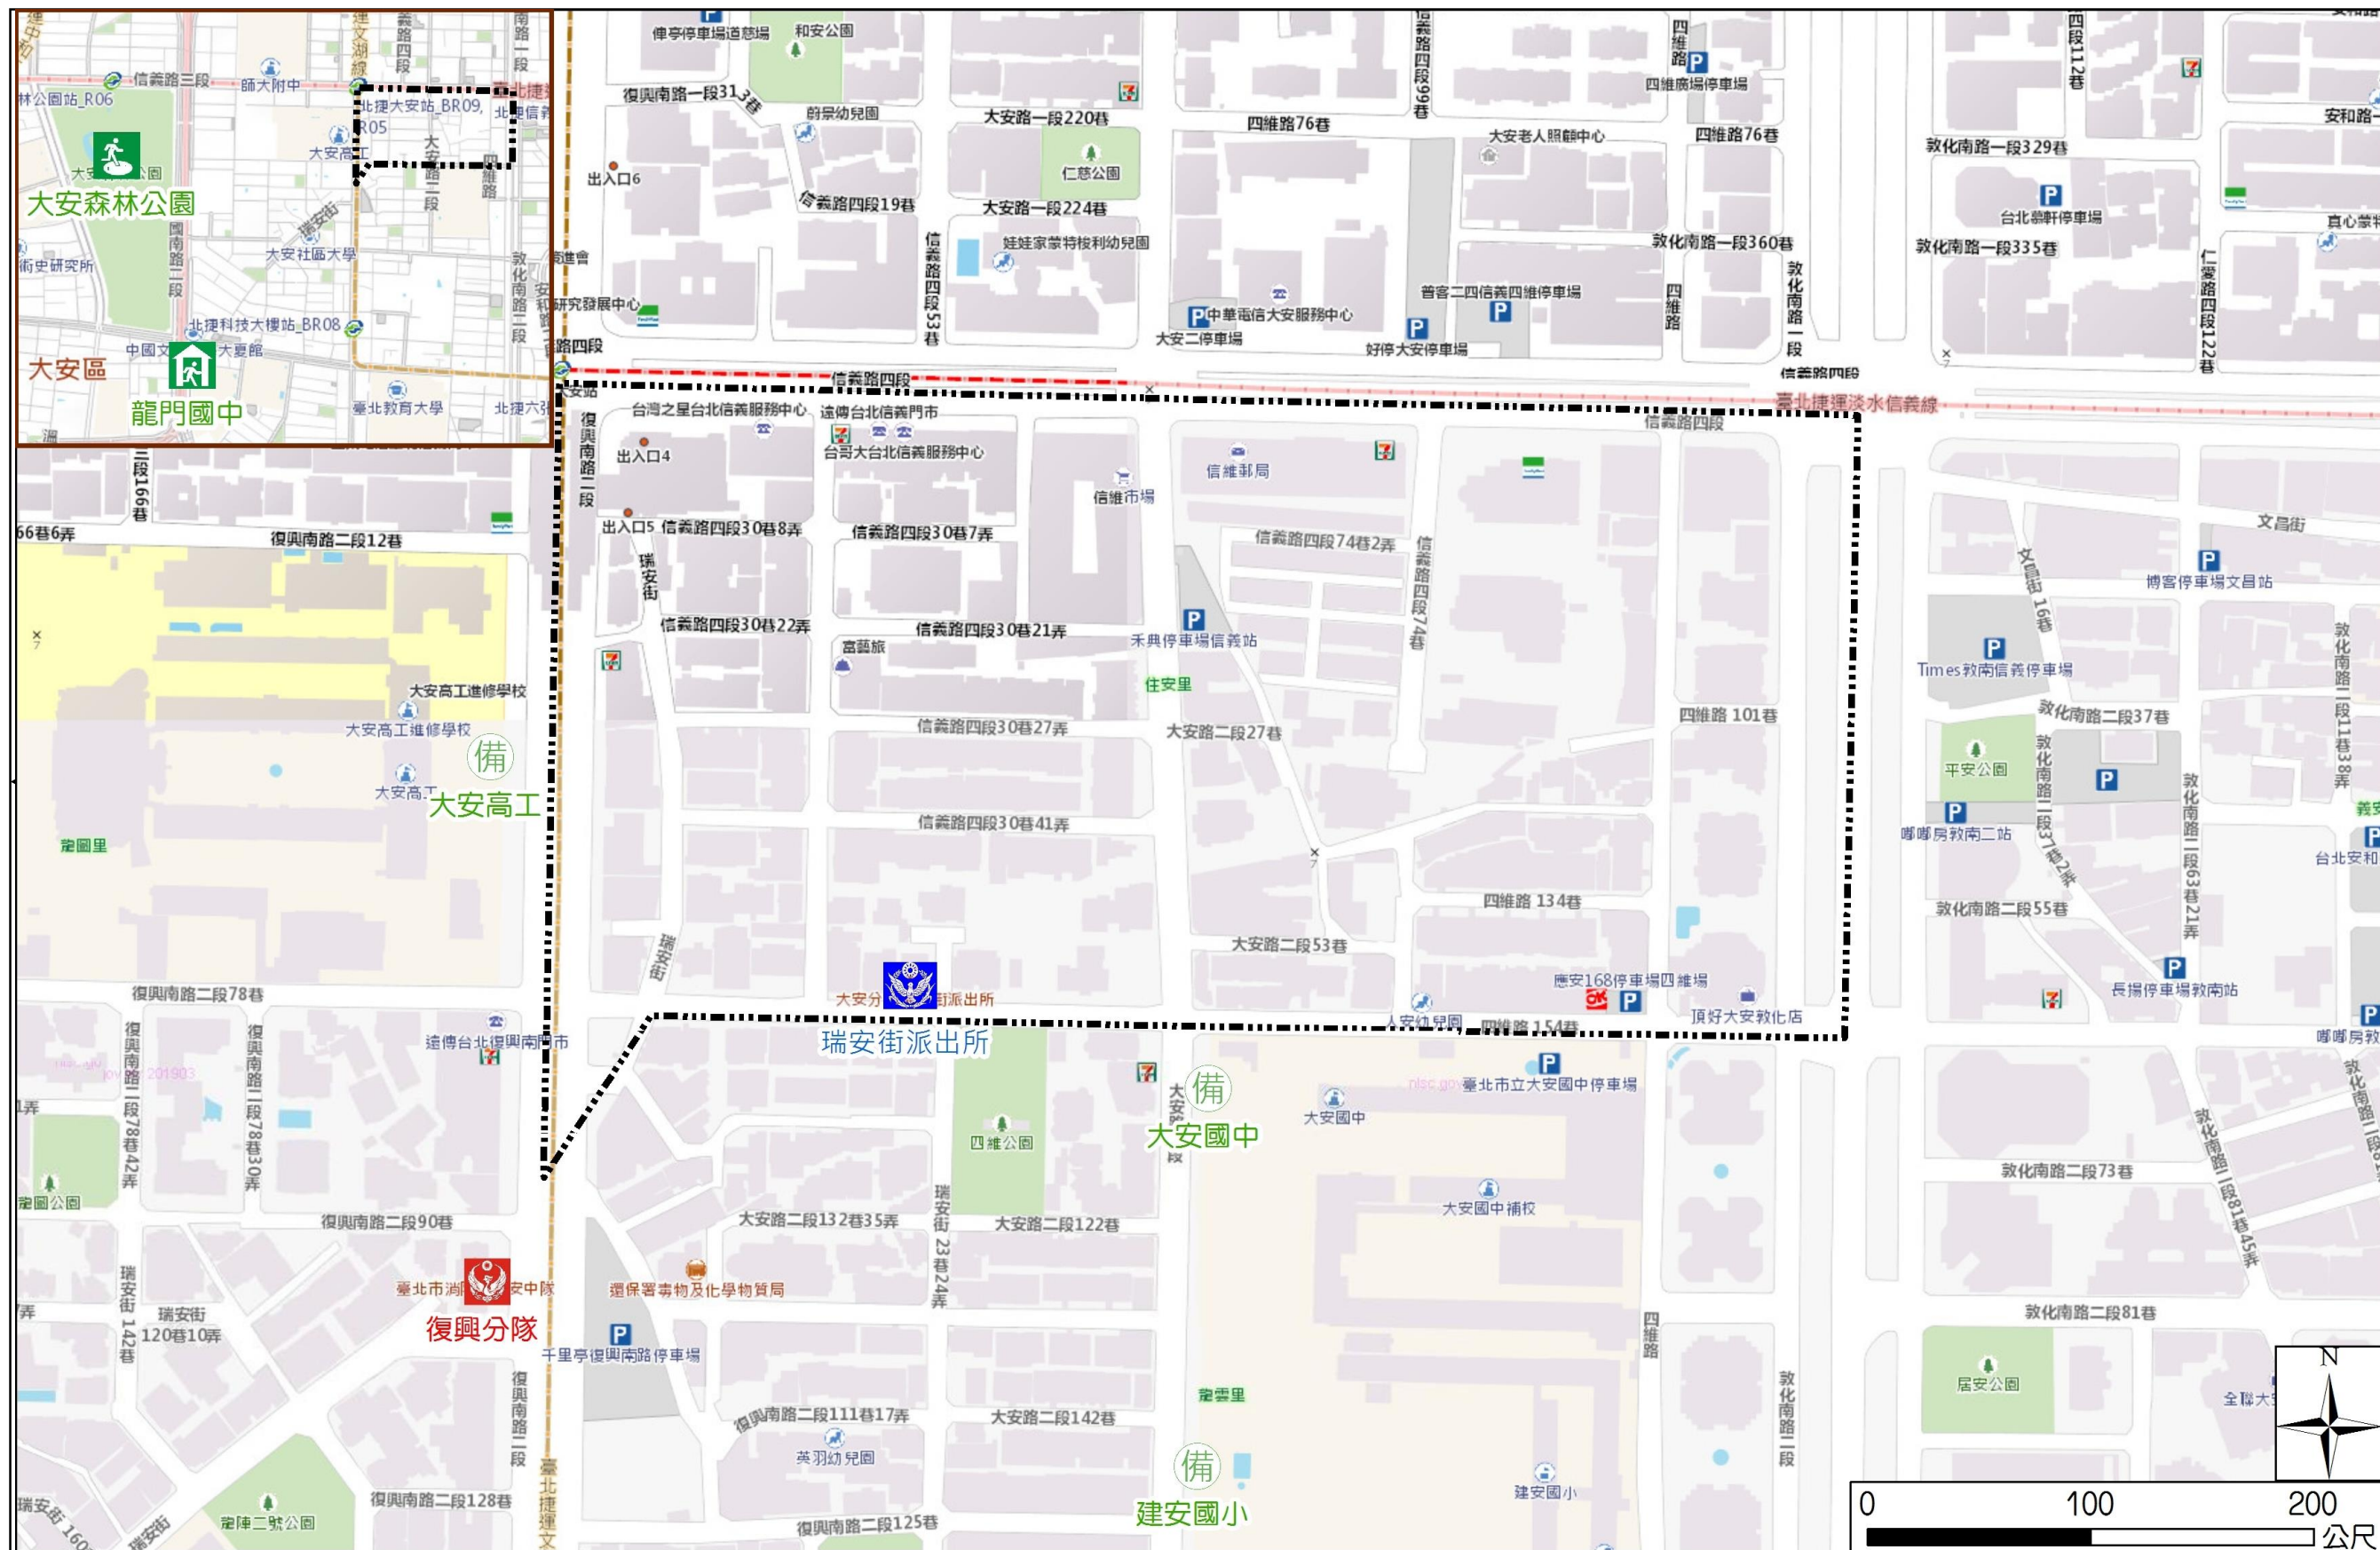

Zhu'an Vil., Da'an Dist., Taipei City Simple Evacuation Map

Emergency notification

Taipei Citizen Hotline : 1999
 Fire Department Tel. : 119
 Police Department Tel. : 110
 EOC of Da'an Dist.
 Non-emergency number :
 02-23511711
 Emergency number :
 02-66329119
 Officer
 Mobile : 0988-179830
 Note: Please call this District's
 EOC to ensure that the evacuation
 shelter is open

Disaster Prevention Information Website

Taipei City Disaster Prevention Information Website

Evacuation Principle

Flood: Vertical evacuation or preventive evacuation
 Earthquake :

More disaster prevention knowledge :
 Taipei City Disaster Prevention Guide

Evacuation Shelter

Name	Daan Park Shelter for Earthquake
Address	No.32, Sec. 2, Xinsheng S. Rd.
Capacity	37949
Contact number	02-23032451
Name	Long Men Junior High School (School for Priority Shelter) Shelter for Earthquake
Address	No. 269, Sec. 2, Jianguo S. Rd.
Capacity	300
Contact number	02-27330299#1402
Name	Daan Junior High School
Address	No. 63, Sec. 2, Da'an Rd.
Capacity	274
Contact number	02-27557131#103
Name	Daan Vocational High School
Address	No. 52, Sec. 2, Fuxing S. Rd.
Capacity	100
Contact number	02-27091630#1401