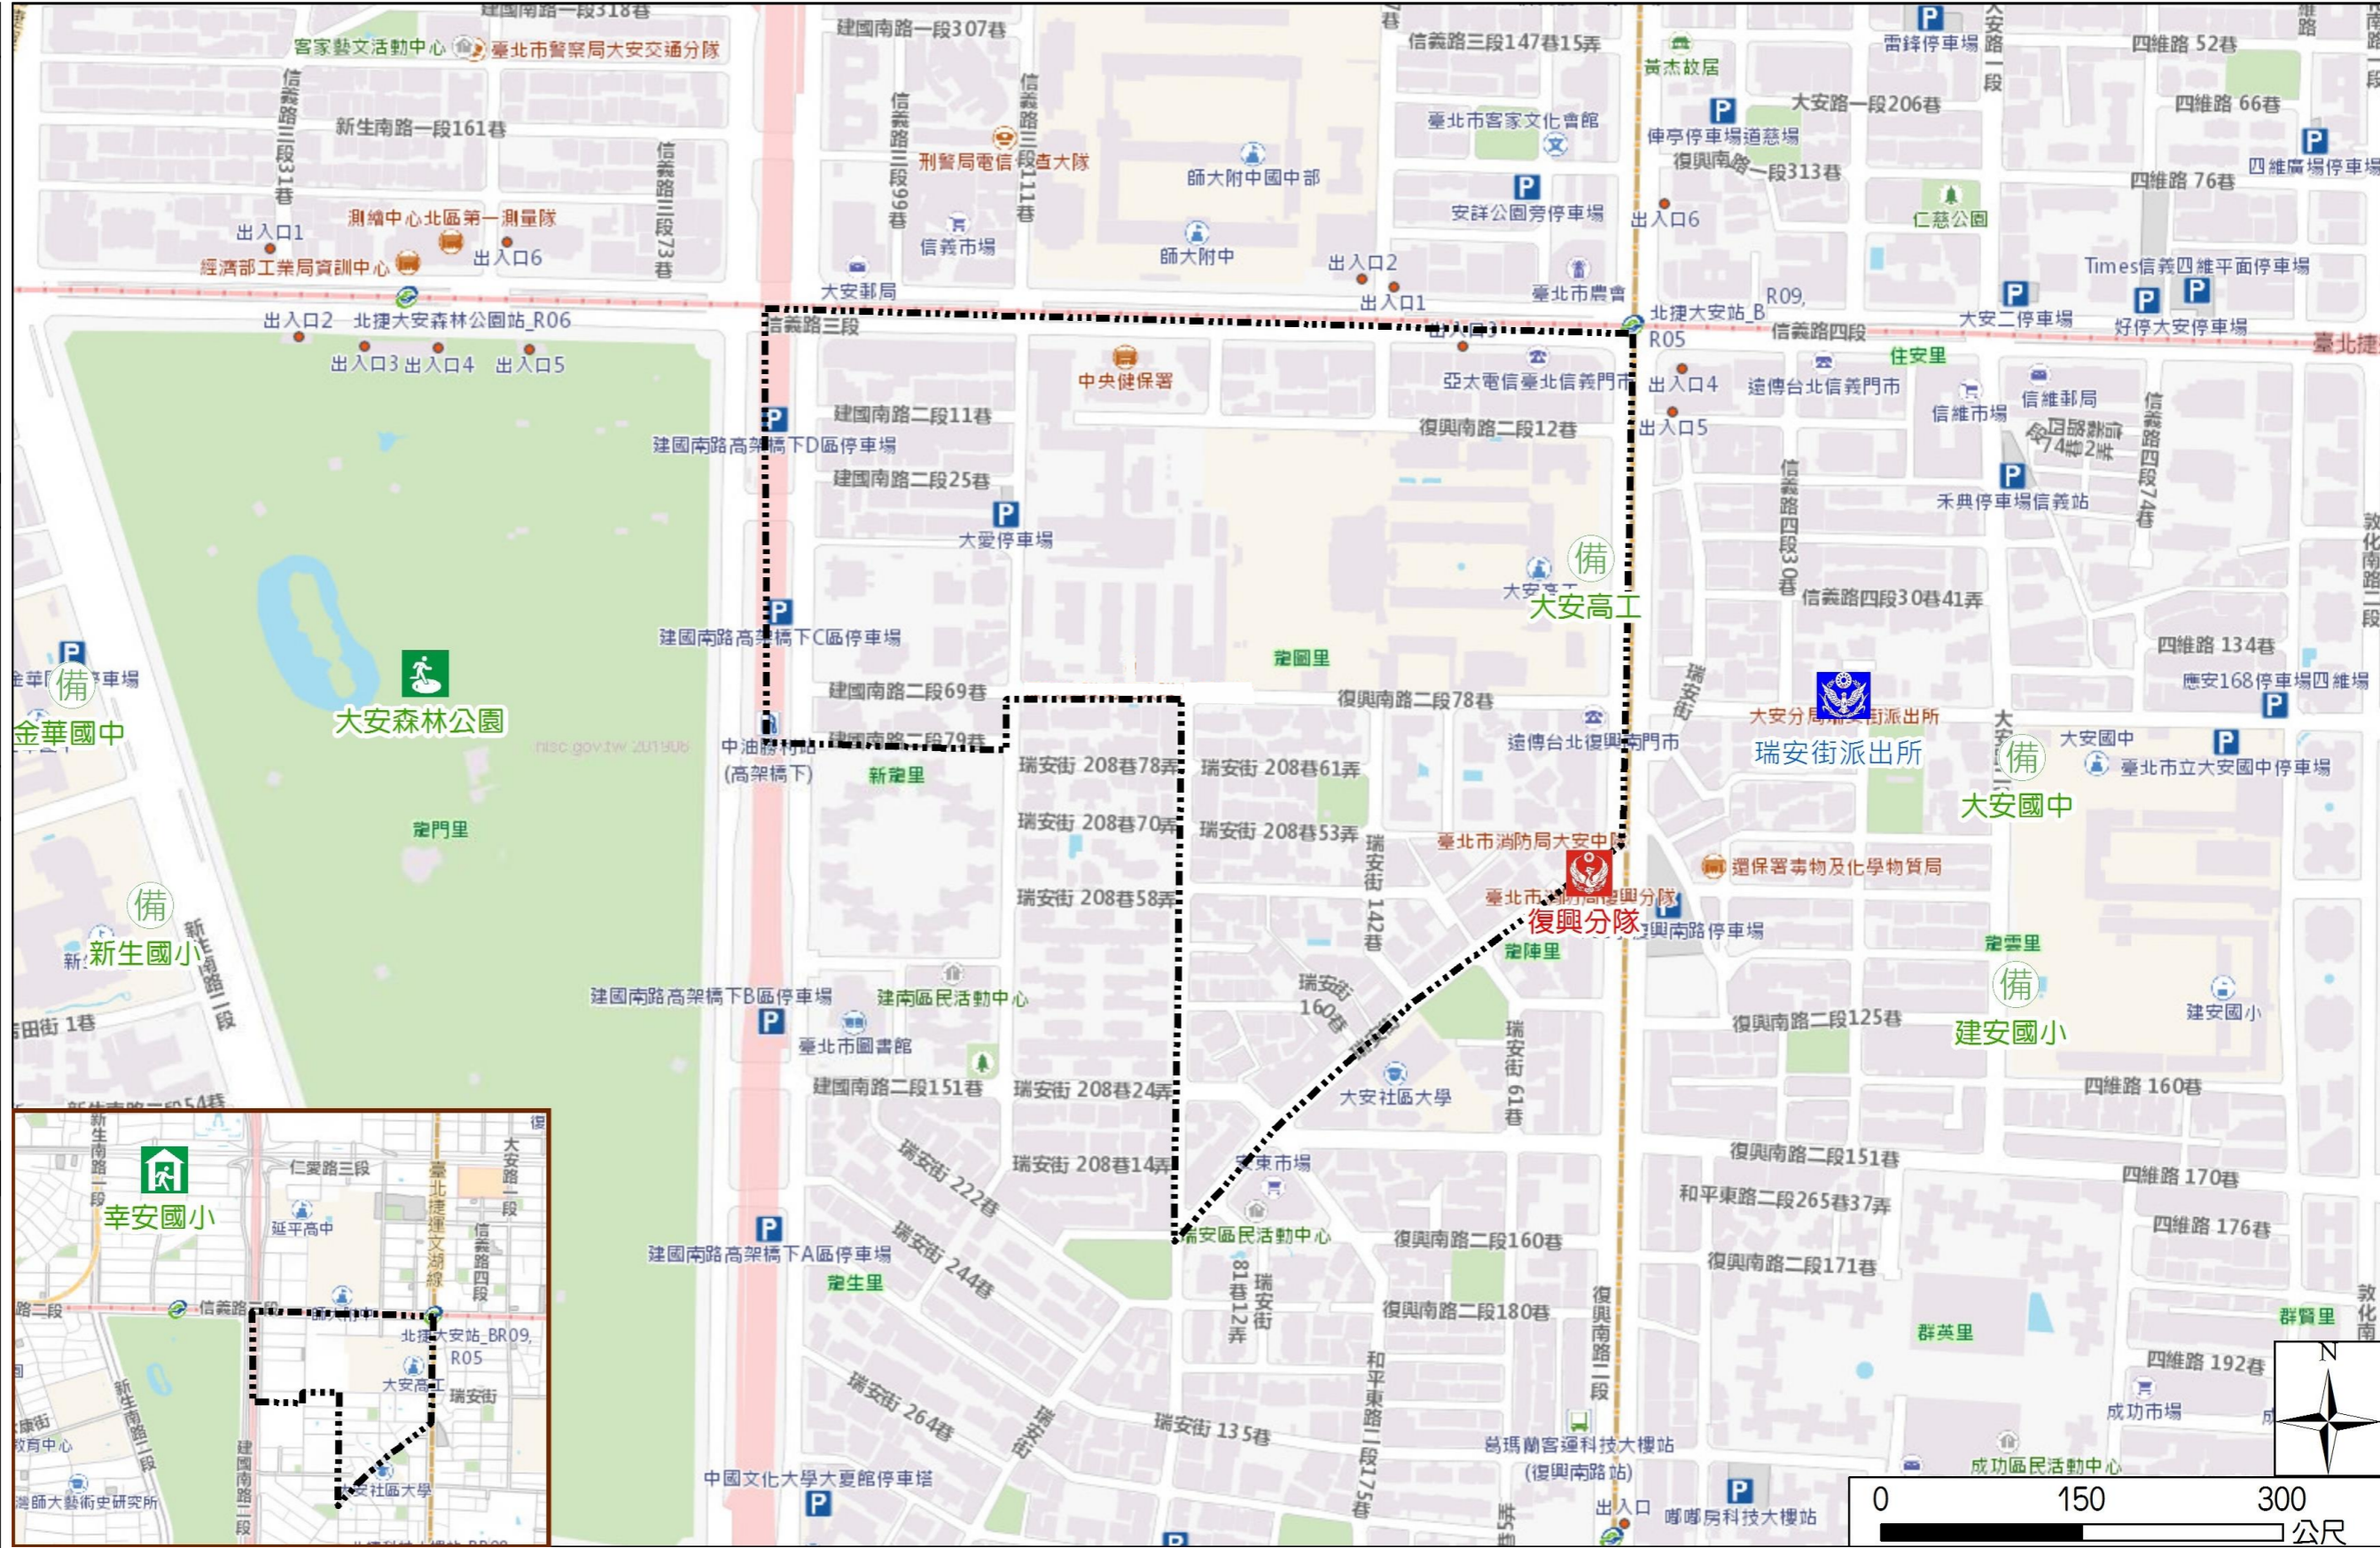

Longtu Vil., Da'an Dist., Taipei City Simple Evacuation Map

Emergency notification

Taipei Citizen Hotline : 1999
 Fire Department Tel. : 119
 Police Department Tel. : 110
 EOC of Da'an Dist.
 Non-emergency number : 02-23511711
 Emergency number : 02-66329119
 Officer
 Mobile : 0988-179825
 Note: Please call this District's EOC to ensure that the evacuation shelter is open

Disaster Prevention Information Website

Taipei City Disaster Prevention Information Website

Evacuation Principle

Flood: Vertical evacuation or preventive evacuation
 Earthquake :

More disaster prevention knowledge :
 Taipei City Disaster Prevention Guide

Evacuation Shelter

Name	Daan Park Shelter for Earthquake
Address	No.32, Sec. 2, Xinheng S. Rd.
Capacity	37949
Contact number	02-23032451
Name	Xingan Elementary School (School for Priority Shelter) Shelter for Earthquake
Address	No. 22, Sec. 3, Ren' ai Rd.
Capacity	200
Contact number	02-27074191#3301
Name	Daan Vocational High School
Address	No. 52, Sec. 2, Fuxing S. Rd.
Capacity	100
Contact number	02-27091630#1401
Name	Daan Junior High School
Address	No. 63, Sec. 2, Da' an Rd.
Capacity	274
Contact number	02-27557131#103