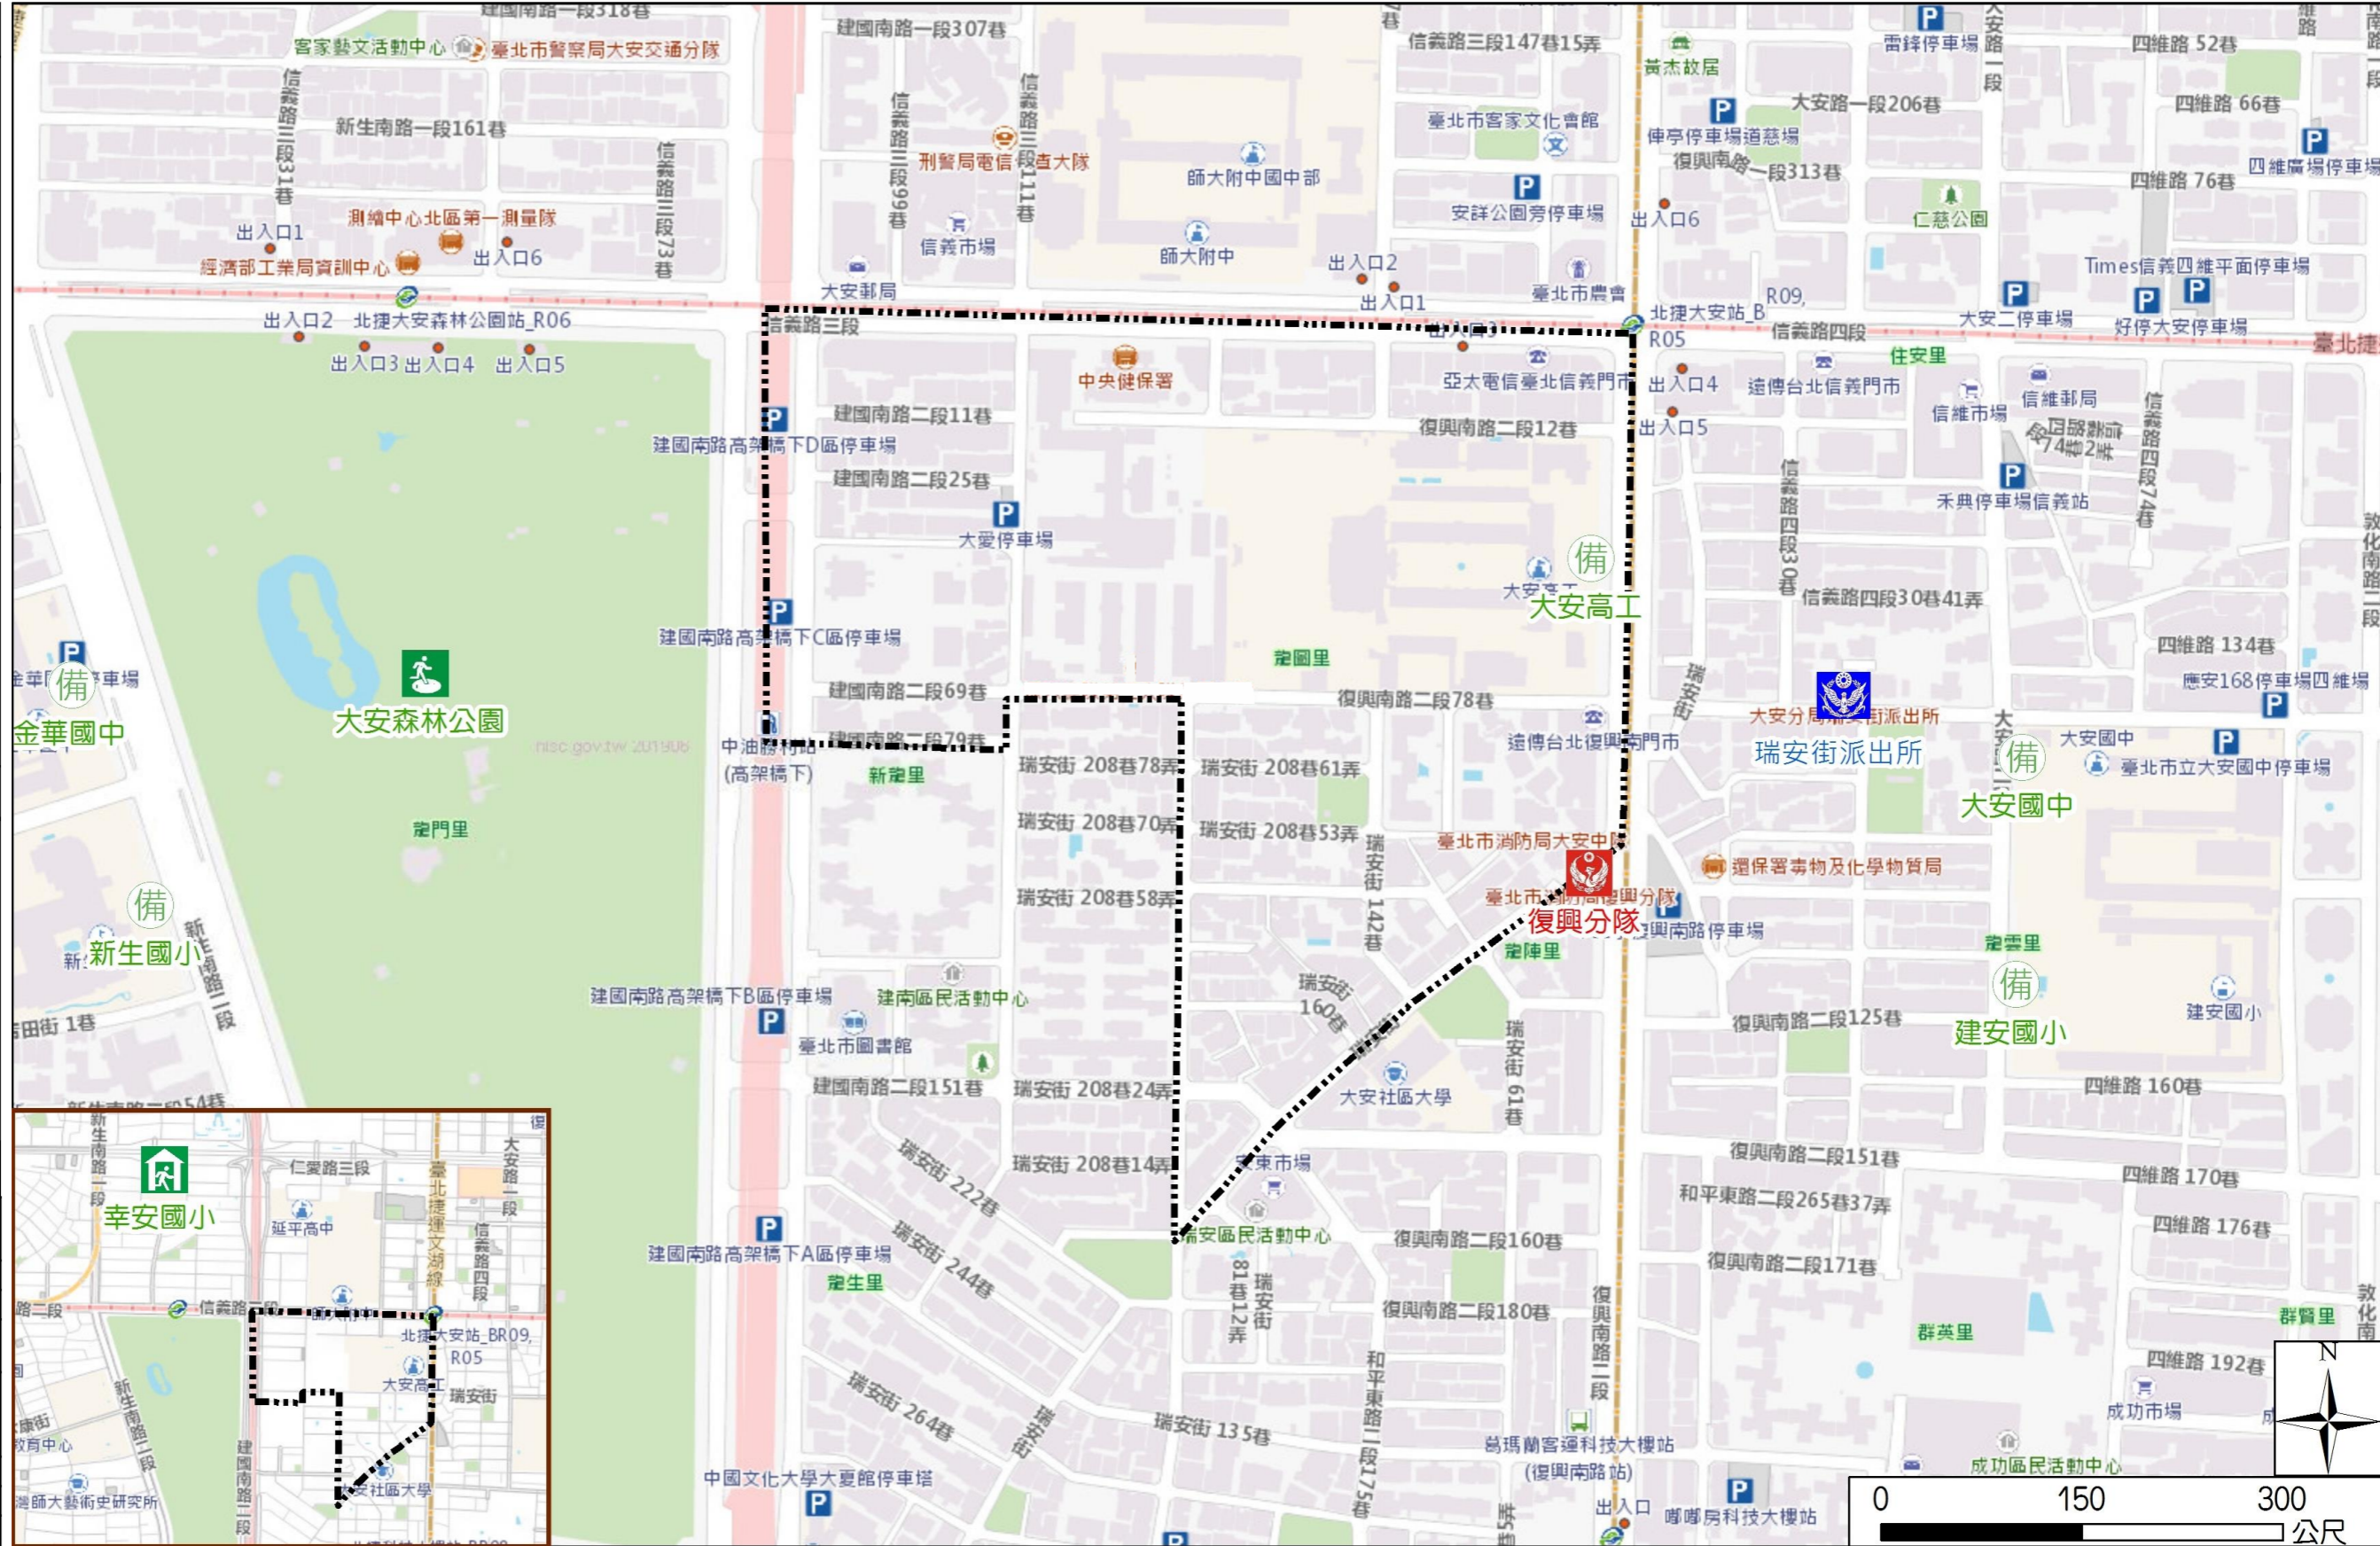

Longtu Vil., Da'an Dist., Taipei City Simple Evacuation Map

Emergency notification

Taipei Citizen Hotline : 1999
 Fire Department Tel. : 119
 Police Department Tel. : 110
 EOC of Da'an Dist.
 Non-emergency number : 02-23511711
 Emergency number : 02-66329119
 Officer
 Mobile : 0988-179825
 Note: Please call this District's EOC to ensure that the evacuation shelter is open

Disaster Prevention Information Website

Taipei City Disaster Prevention Information Website

Evacuation Principle

Flood: Vertical evacuation or preventive evacuation
 Earthquake :

More disaster prevention knowledge :
 Taipei City Disaster Prevention Guide

Evacuation Shelter

Name	Daan Park Shelter for Earthquake
Address	No.32, Sec. 2, Xinsheng S. Rd.
Capacity	37949
Contact number	02-23032451
Name	Xingan Elementary School (School for Priority Shelter) Shelter for Earthquake
Address	No. 22, Sec. 3, Ren' ai Rd.
Capacity	183
Contact number	02-27074191#3301
Name	Daan Vocational High School
Address	No. 52, Sec. 2, Fuxing S. Rd.
Capacity	100
Contact number	02-27091630#1401
Name	Daan Junior High School
Address	No. 63, Sec. 2, Da' an Rd.
Capacity	274
Contact number	02-27557131#103