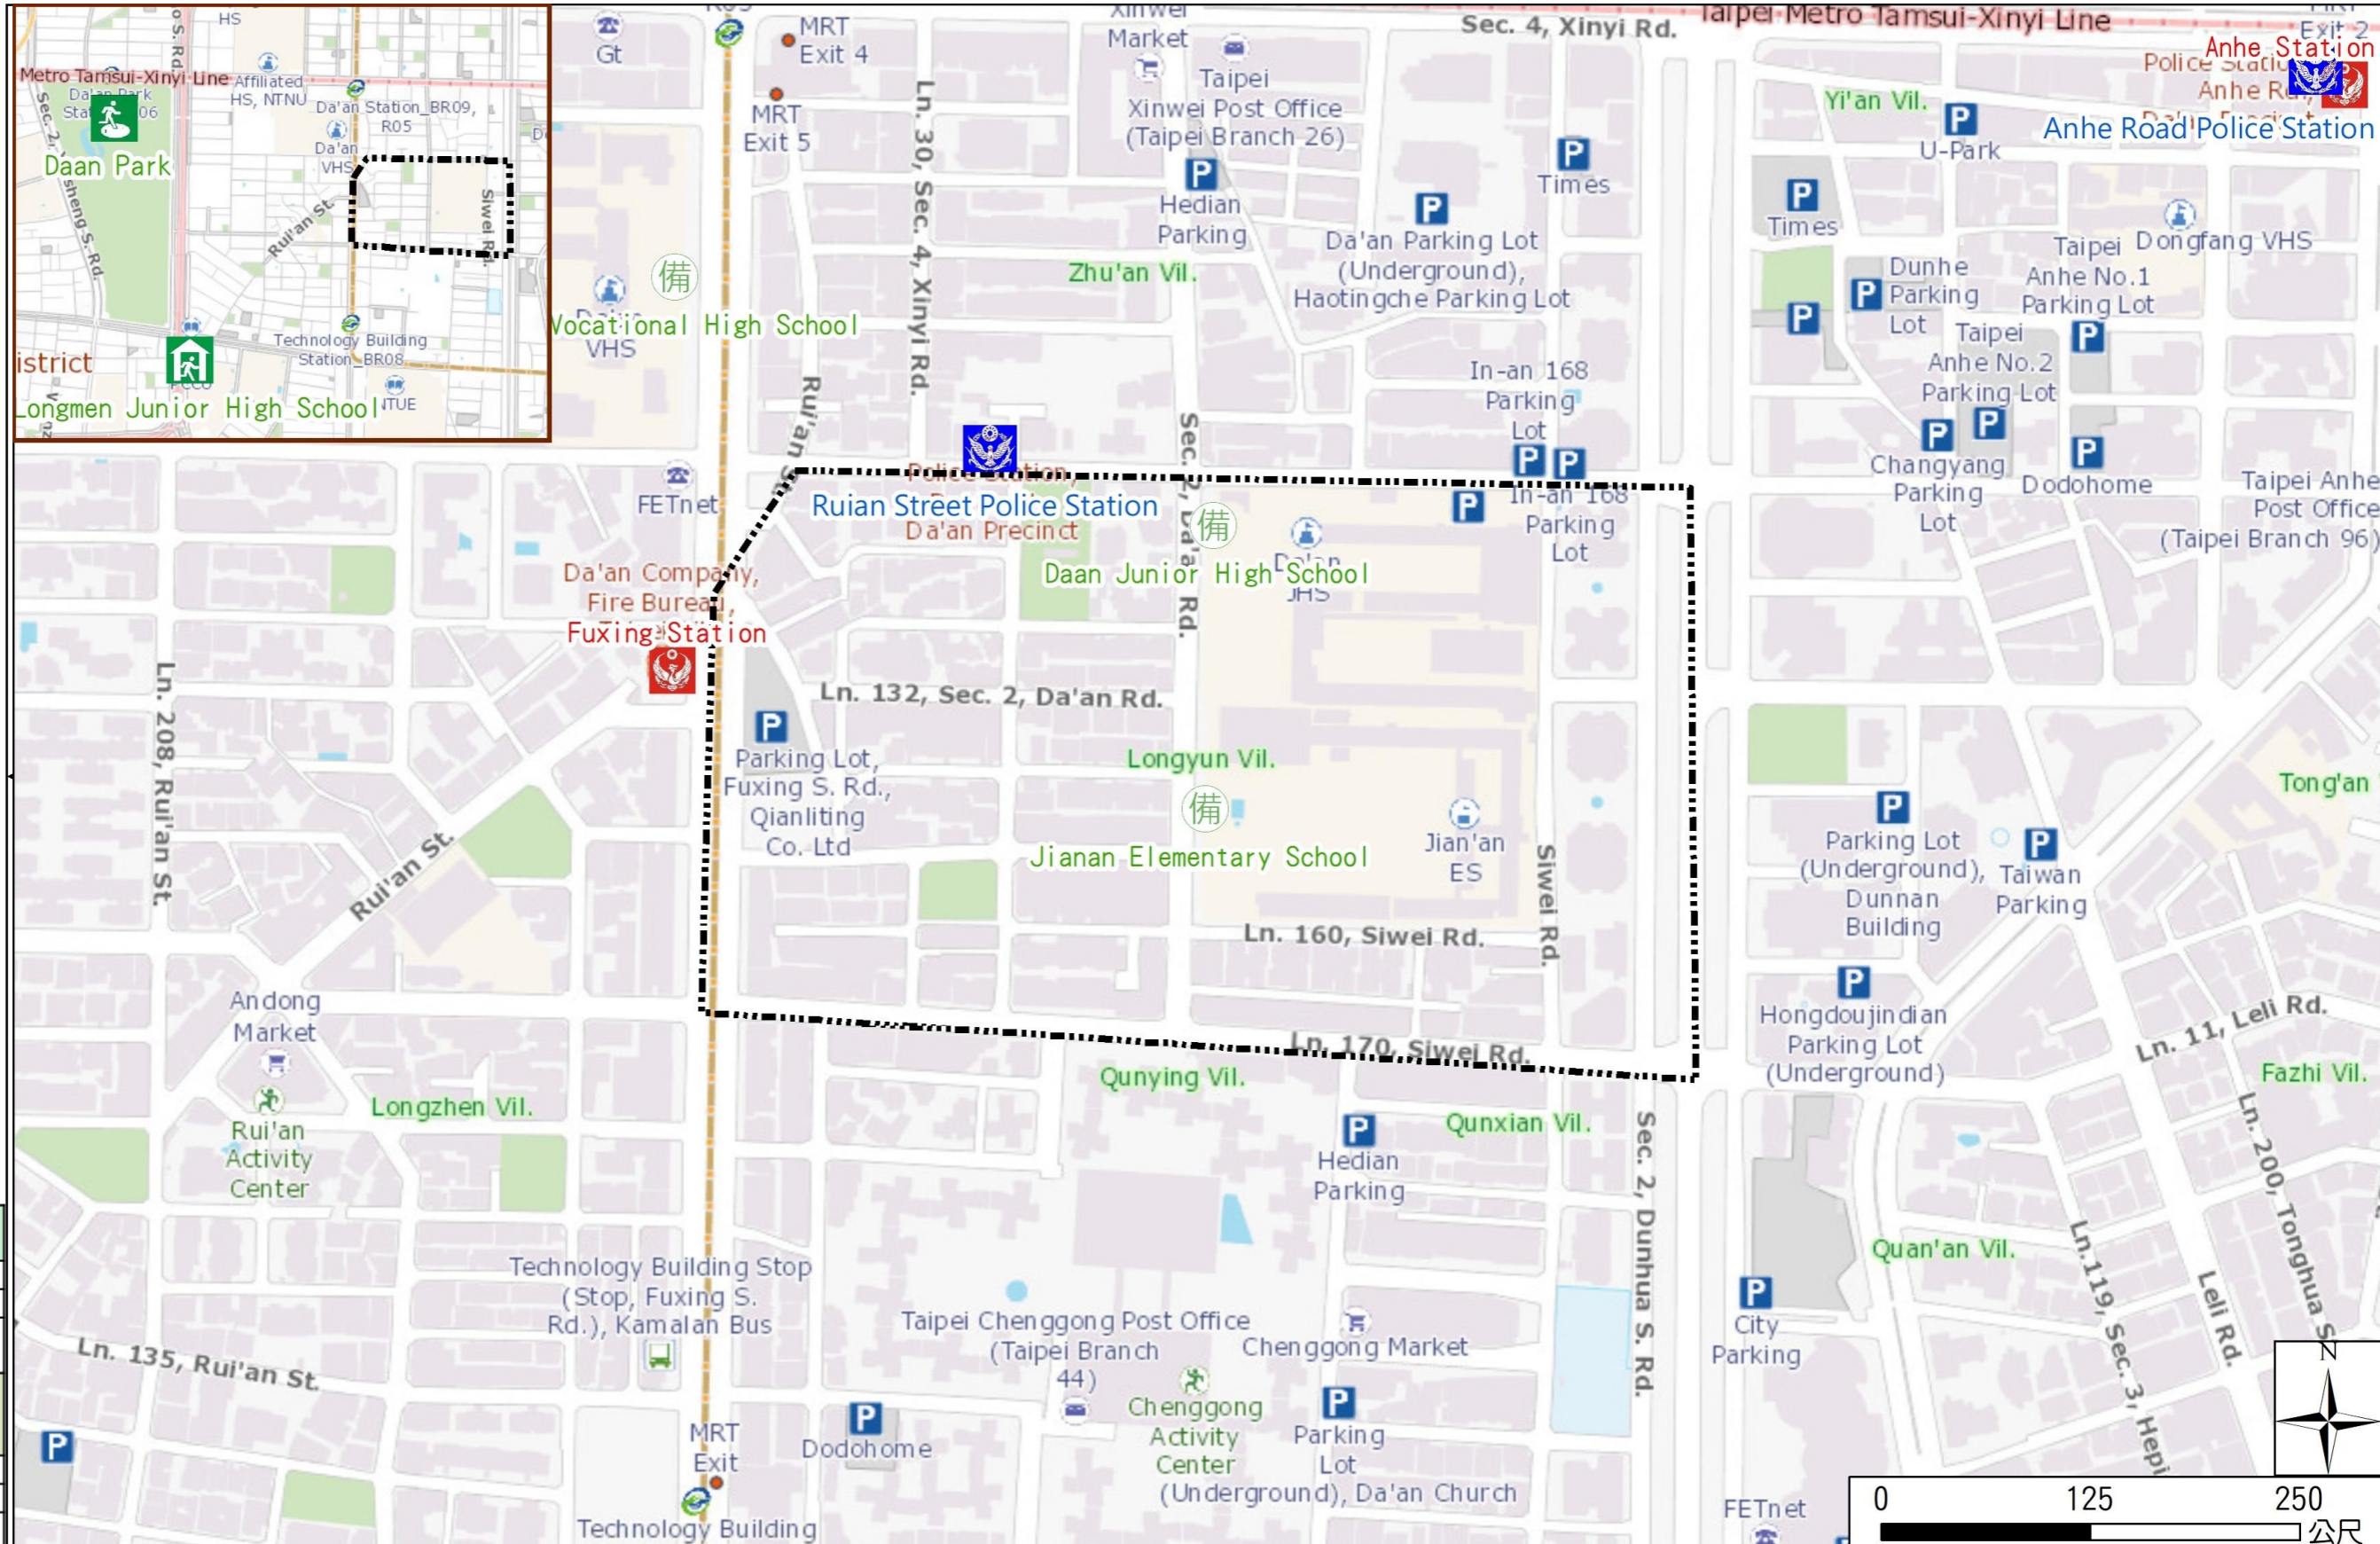

Longyun Vil., Da'an Dist., Taipei City Evacuation Map

Emergency notification

Taipei Citizen Hotline : 1999
 Fire Department Tel. : 119
 Police Department Tel. : 110
 EOC of Da'an Dist.
 Non-emergency number : 02-23511711
 Emergency number : 02-66329119
 Officer
 Mobile : 0988-179828
 Note: Please call this District's EOC to ensure that the evacuation shelter is open

Disaster Prevention Information Website

Taipei City Disaster Prevention Information Website

Evacuation Principle

Flood: Vertical evacuation or preventive evacuation
 Earthquake :

More disaster prevention knowledge :
 Taipei City Disaster Prevention Guide

Evacuation Shelter

Name	Daan Park Shelter for Earthquake
Address	No.32, Sec. 2, Xinsheng S. Rd.
Capacity	37949
Contact number	02-23032451
Name	Long Men Junior High School (School for Priority Shelter) Shelter for Earthquake
Address	No. 269, Sec. 2, Jianguo S. Rd.
Capacity	319
Contact number	02-27330299#1402
Name	Daan Junior High School
Address	No. 63, Sec. 2, Da' an Rd.
Capacity	274
Contact number	02-27557131#103
Name	Jianan Elementary School
Address	No. 99, Sec. 2, Da' an Rd.
Capacity	30
Contact number	02-27077719#140