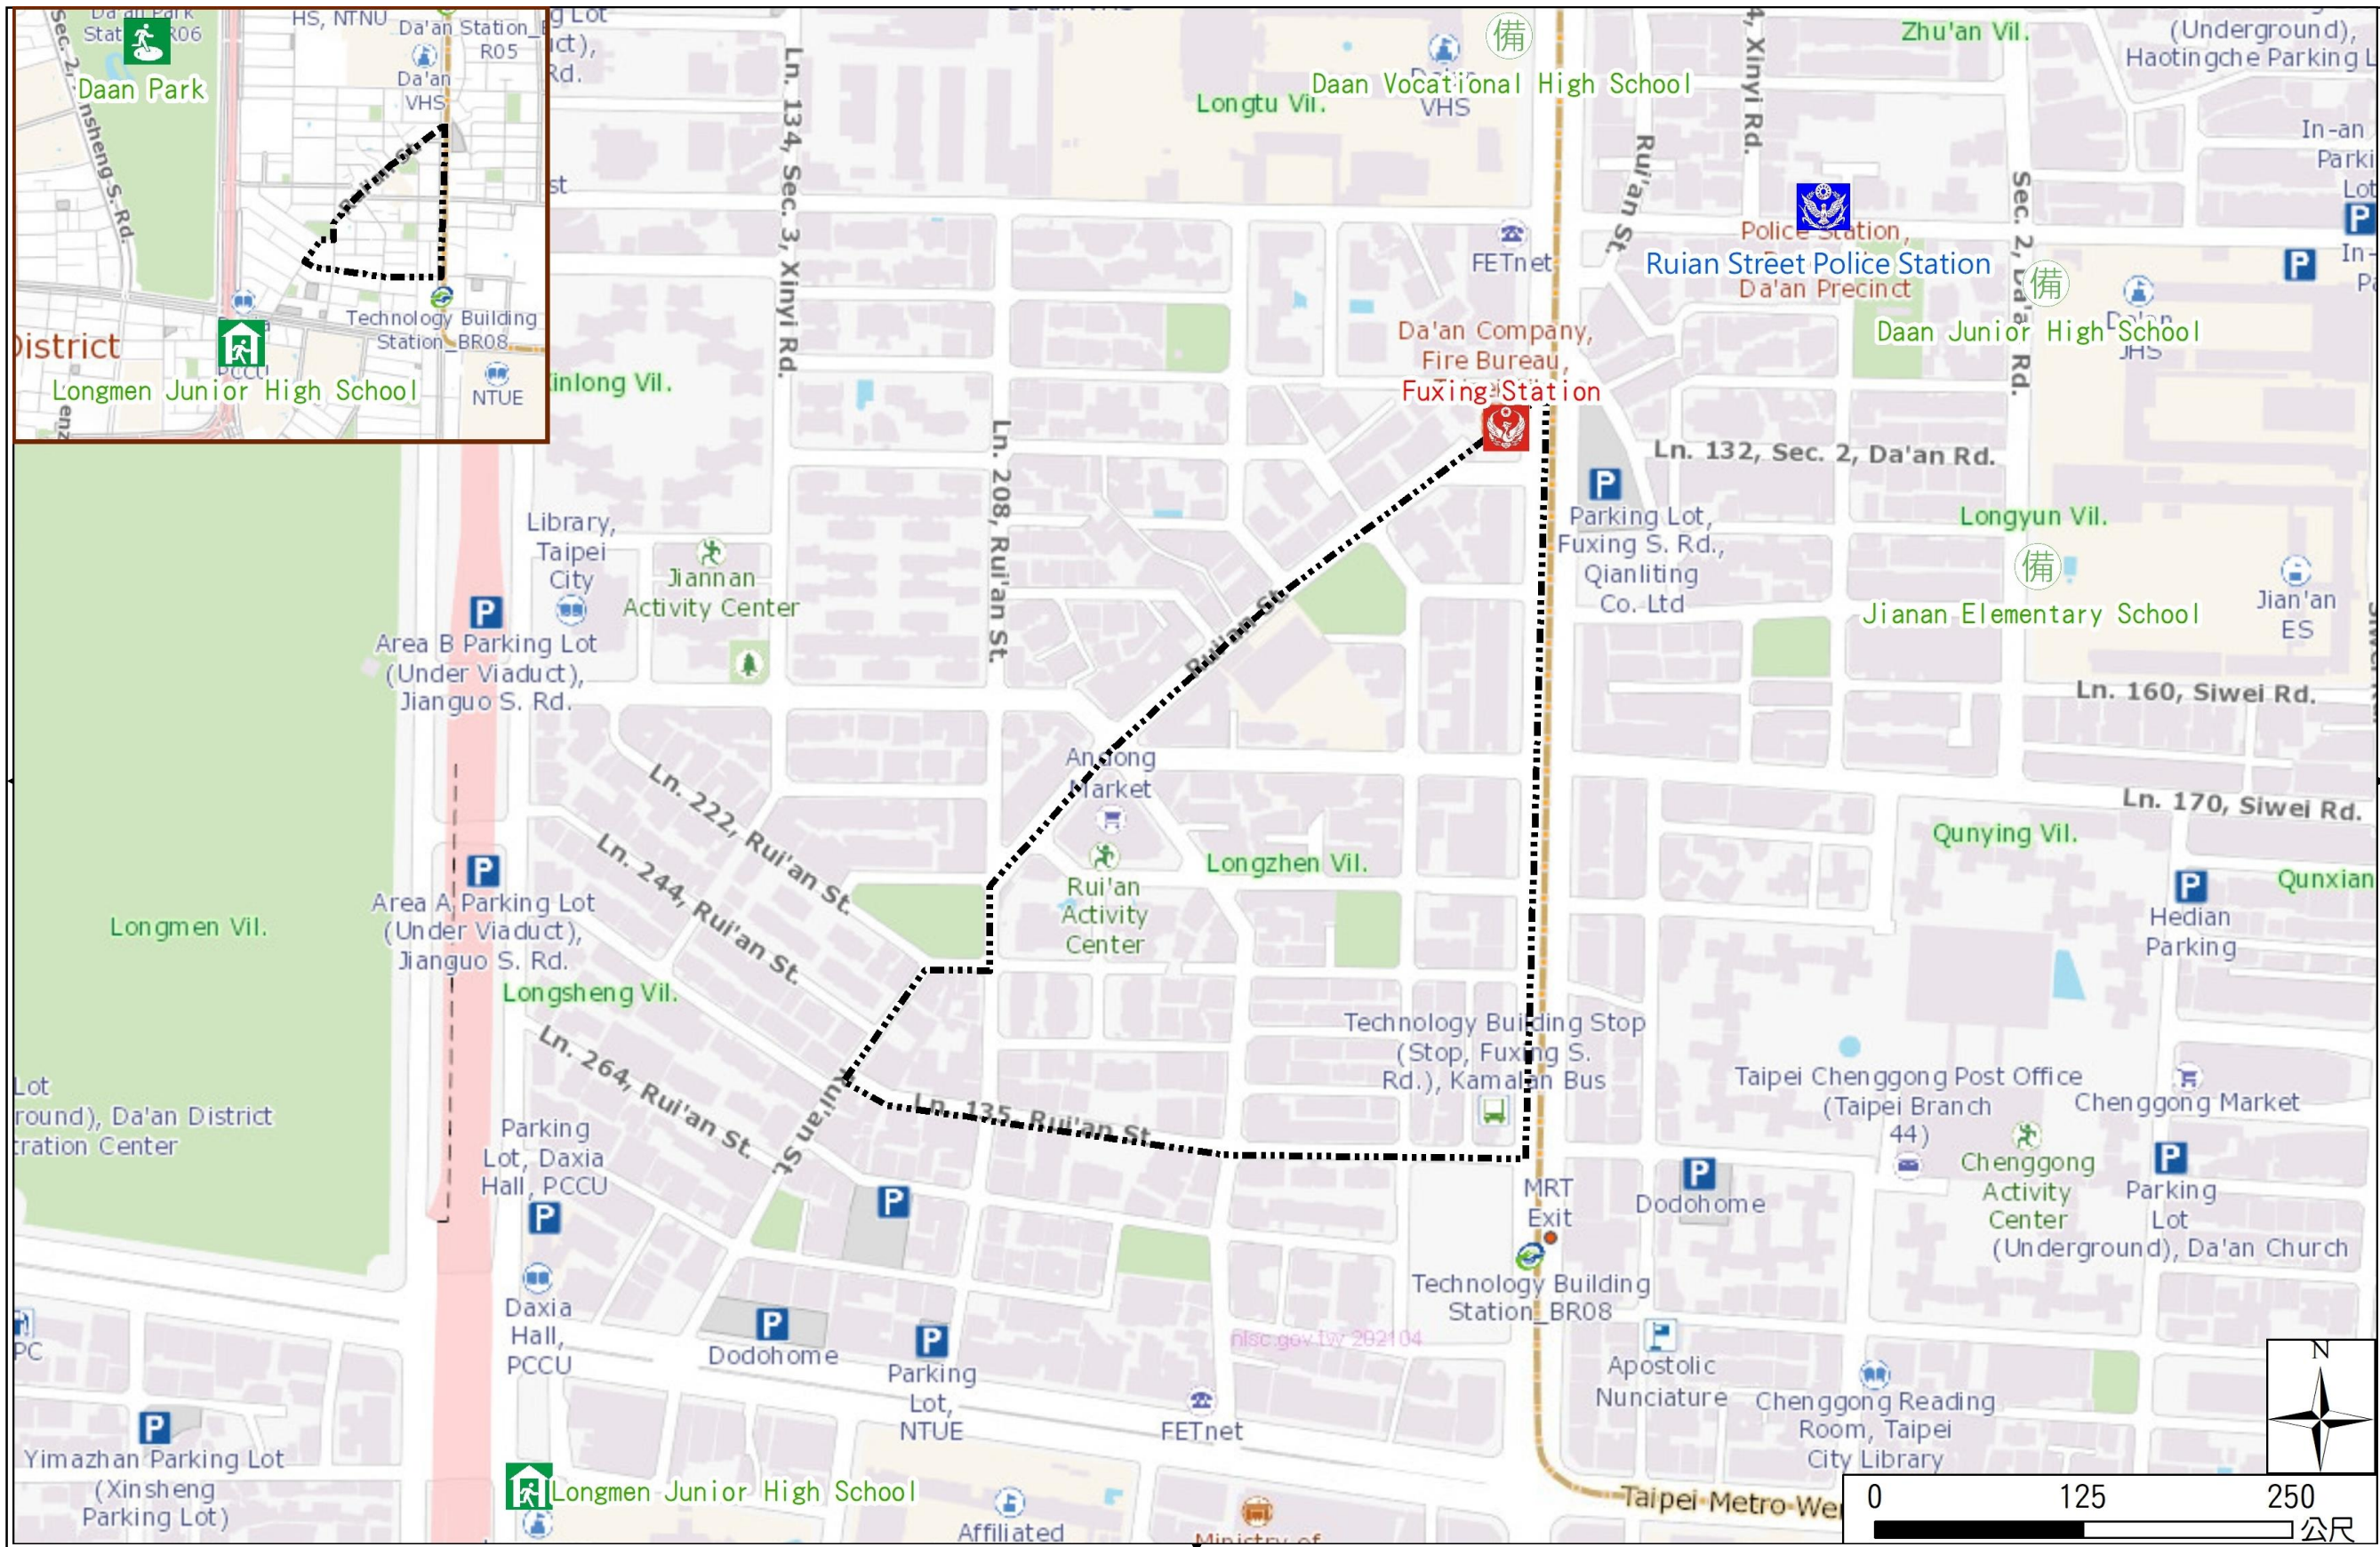

Longzhen Vil., Da'an Dist., Taipei City Simple Evacuation Map

Emergency notification

Taipei Citizen Hotline : 1999
 Fire Department Tel. : 119
 Police Department Tel. : 110
 EOC of Da'an Dist.
 Non-emergency number :
 02-23511711
 Emergency number :
 02-66329119
Officer
 Mobile : 0988-179827
 Note: Please call this District's
 EOC to ensure that the evacuation
 shelter is open

Disaster Prevention Information Website

Taipei City Disaster Prevention Information Website

Evacuation Principle

Flood: Vertical evacuation or preventive evacuation
 Earthquake :

More disaster prevention knowledge :
 Taipei City Disaster Prevention Guide

Evacuation Shelter

Name	Daan Park Shelter for Earthquake
Address	No.32, Sec. 2, Xinheng S. Rd.
Capacity	37949
Contact number	02-23032451
Name	Long Men Junior High School (School for Priority Shelter) Shelter for Earthquake
Address	No. 269, Sec. 2, Jianguo S. Rd.
Capacity	319
Contact number	02-27330299#1402
Name	Daan Vocational High School
Address	No. 52, Sec. 2, Fuxing S. Rd.
Capacity	100
Contact number	02-27091630#1401
Name	Daan Junior High School
Address	No. 63, Sec. 2, Da'an Rd.
Capacity	274
Contact number	02-27557131#103