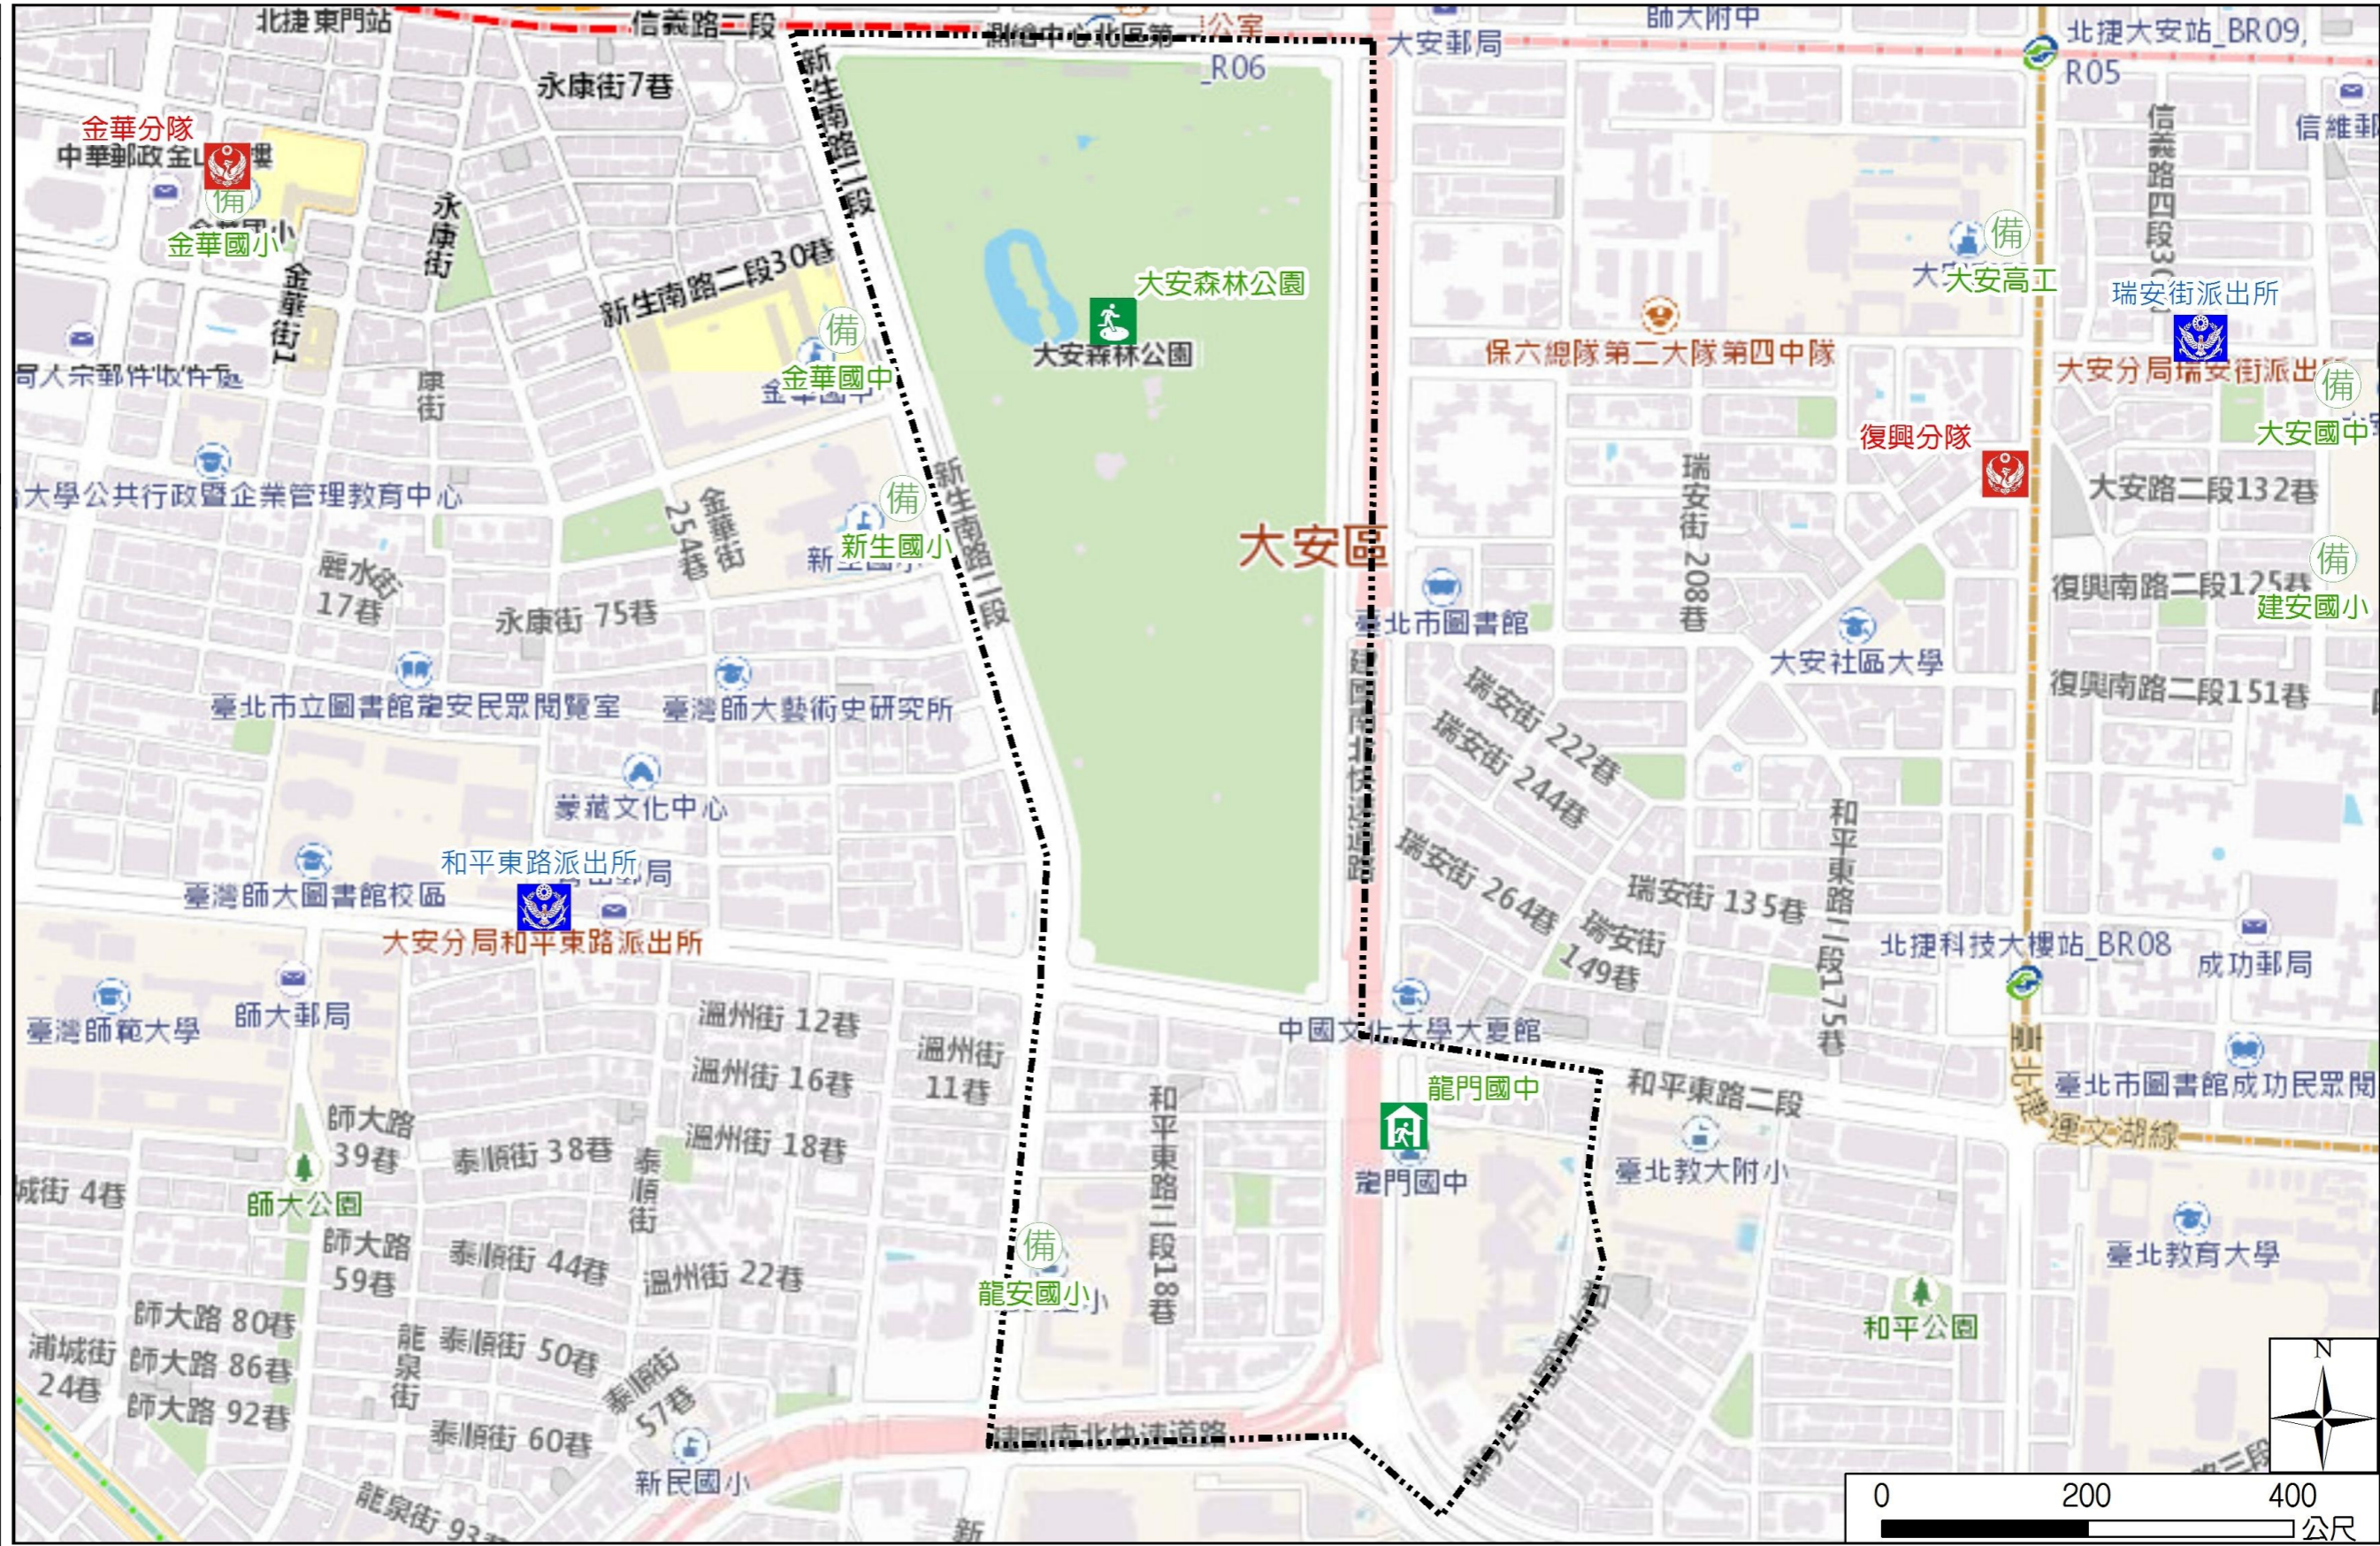

# Longmen Vil., Da'an Dist., Taipei City Simple Evacuation Map

## Evacuation Shelter

Name	Daan Park Shelter for Earthquake
Address	No.32, Sec. 2, Xinsheng S. Rd.
Capacity	37949
Contact number	02-23032451
Name	Long Men Junior High School (School for Priority Shelter) Shelter for Earthquake
Address	No. 269, Sec. 2, Jianguo S. Rd.
Capacity	300
Contact number	02-27330299#1402
Name	Longan Elementary School
Address	No. 33, Sec. 3, Xinsheng S. Rd.
Capacity	120
Contact number	02-23632077#730
Name	Jinhua Junior High School
Address	No.32, Sec. 2, Xinsheng S. Rd.
Capacity	300
Contact number	02-33931799#512