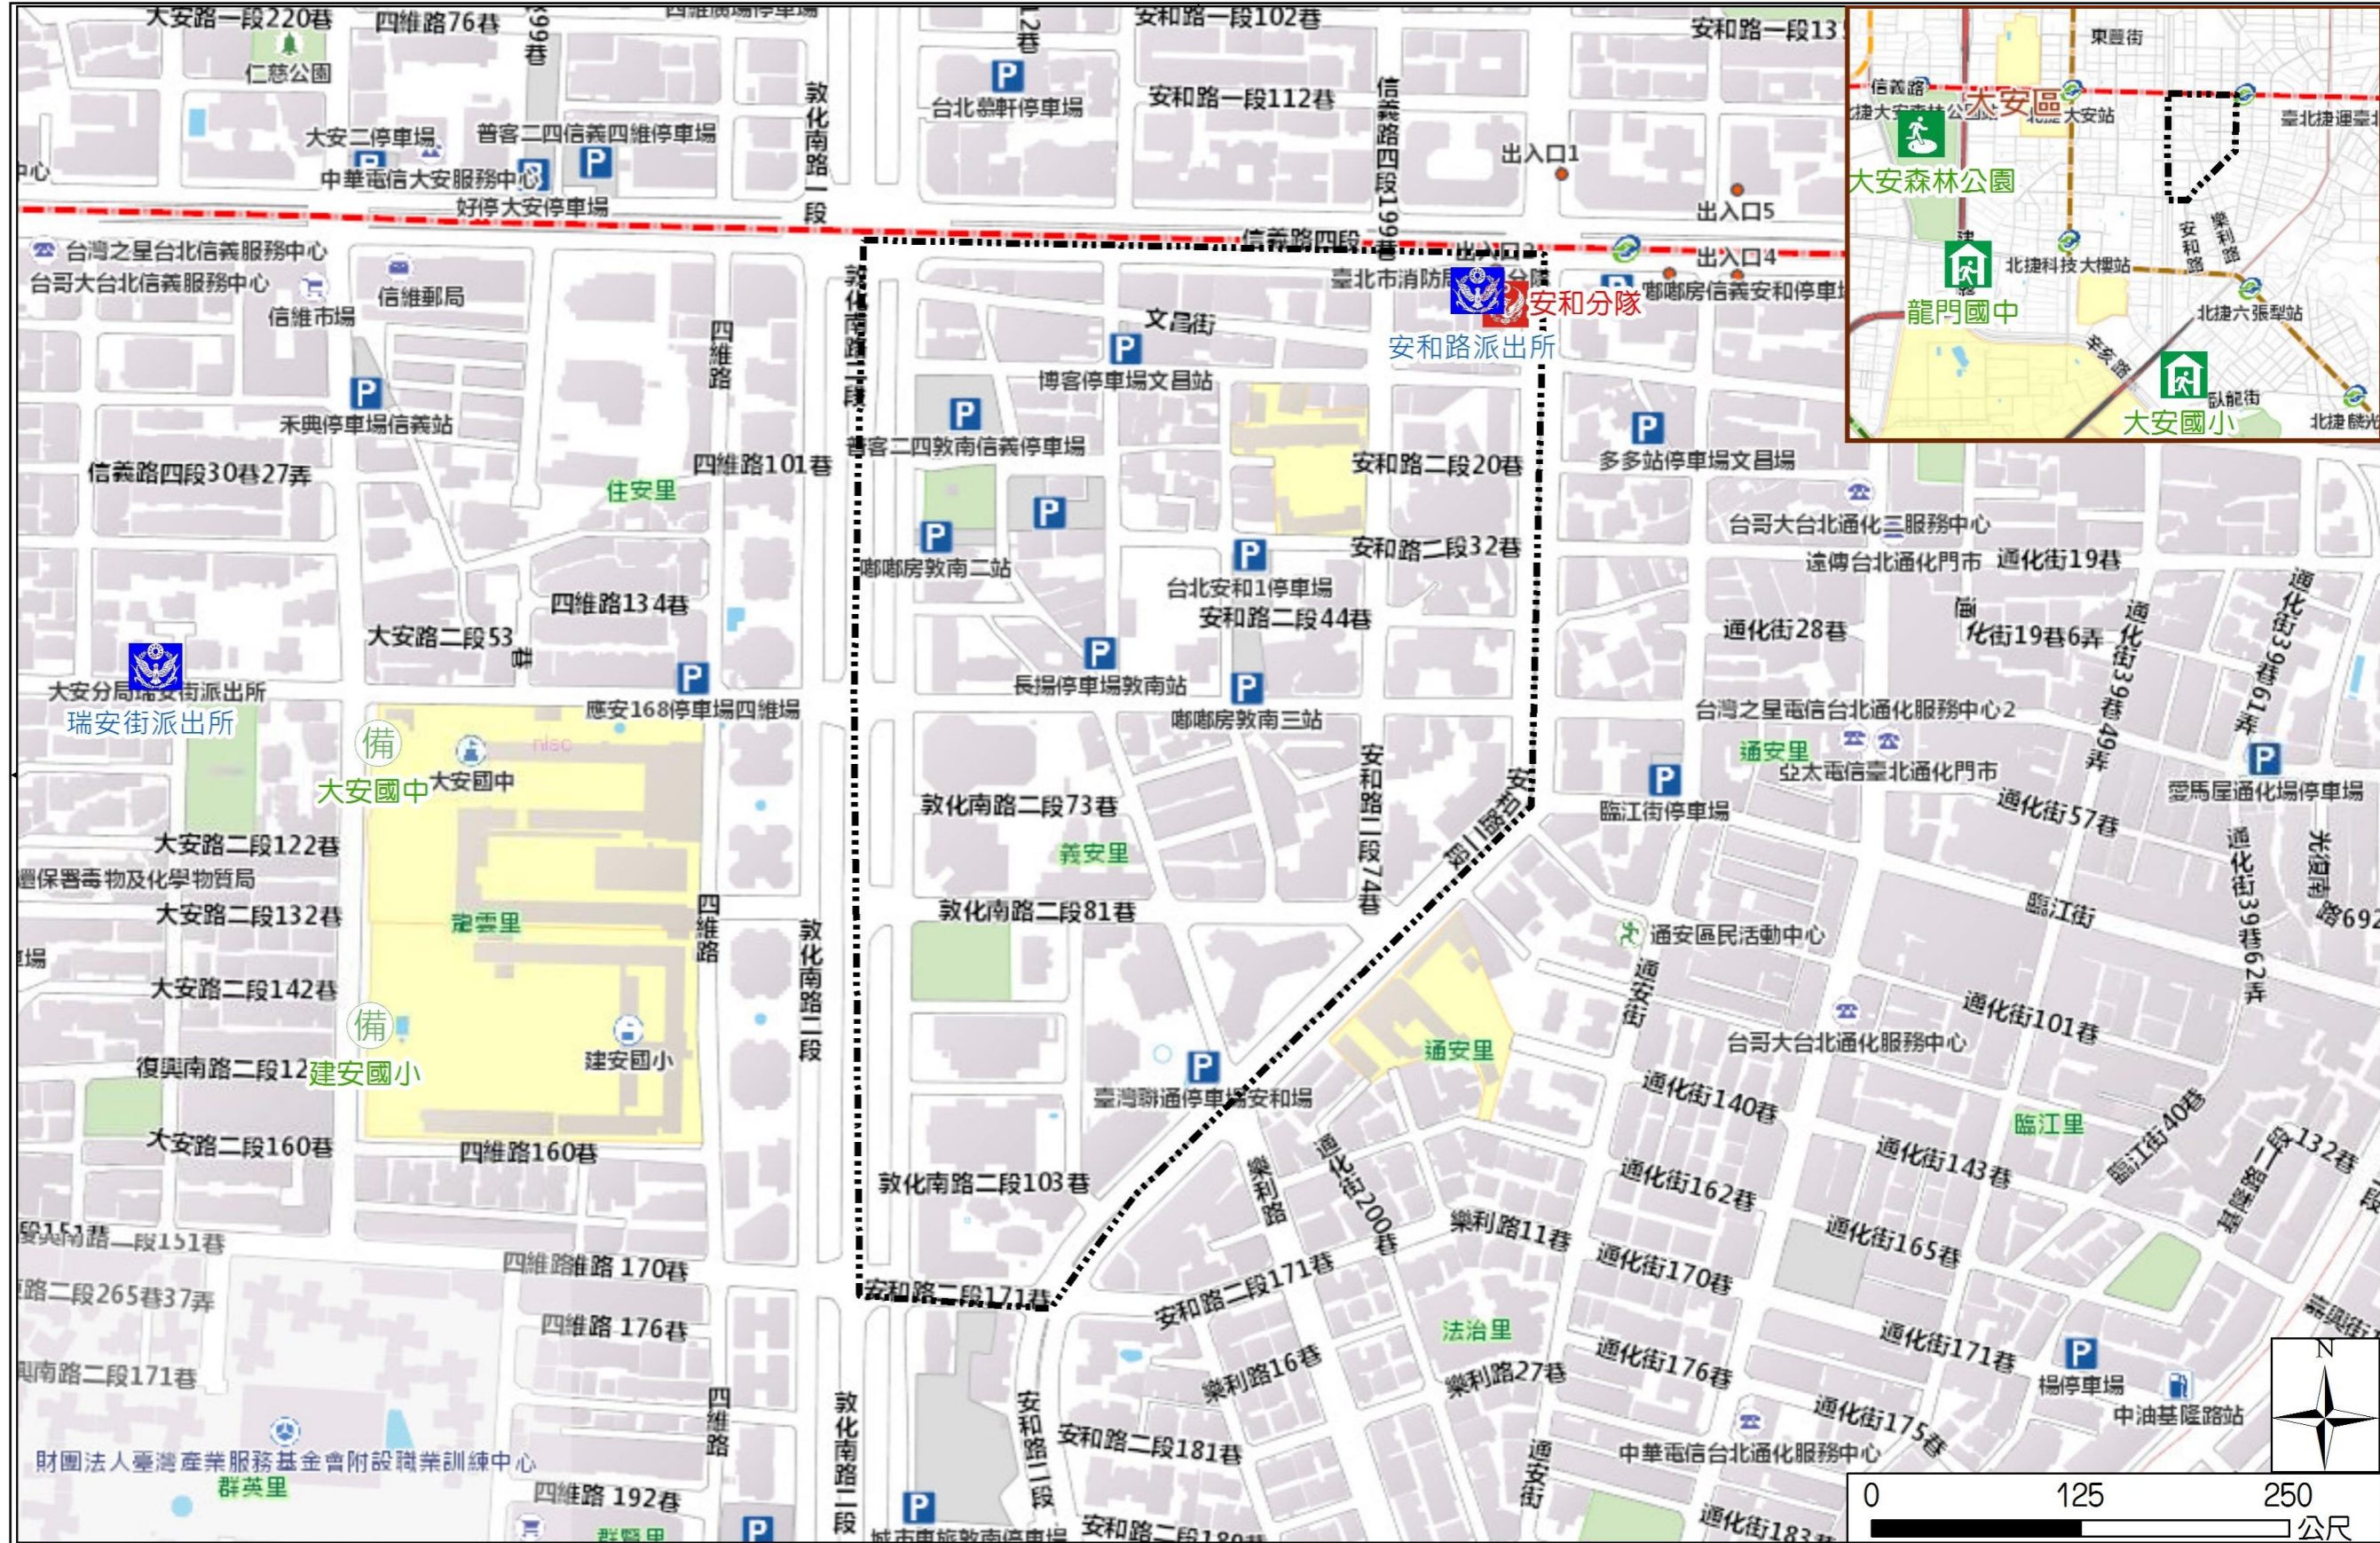

# Yi'an Vil., Da'an Dist., Taipei City Simple Evacuation Map

## Evacuation Shelter

Name	Daan Park Shelter for Earthquake
Address	No.32, Sec. 2, Xinseng S. Rd.
Capacity	37949
Contact number	02-23032451
Name	Long Men Junior High School (School for Priority Shelter) Shelter for Earthquake
Address	No. 269, Sec. 2, Jianguo S. Rd.
Capacity	319
Contact number	02-27330299#1402
Name	Daan Junior High School
Address	No. 63, Sec. 2, Da'an Rd.
Capacity	274
Contact number	02-27557131#103
Name	Jianan Elementary School
Address	No. 99, Sec. 2, Da'an Rd.
Capacity	30
Contact number	02-27077719#140