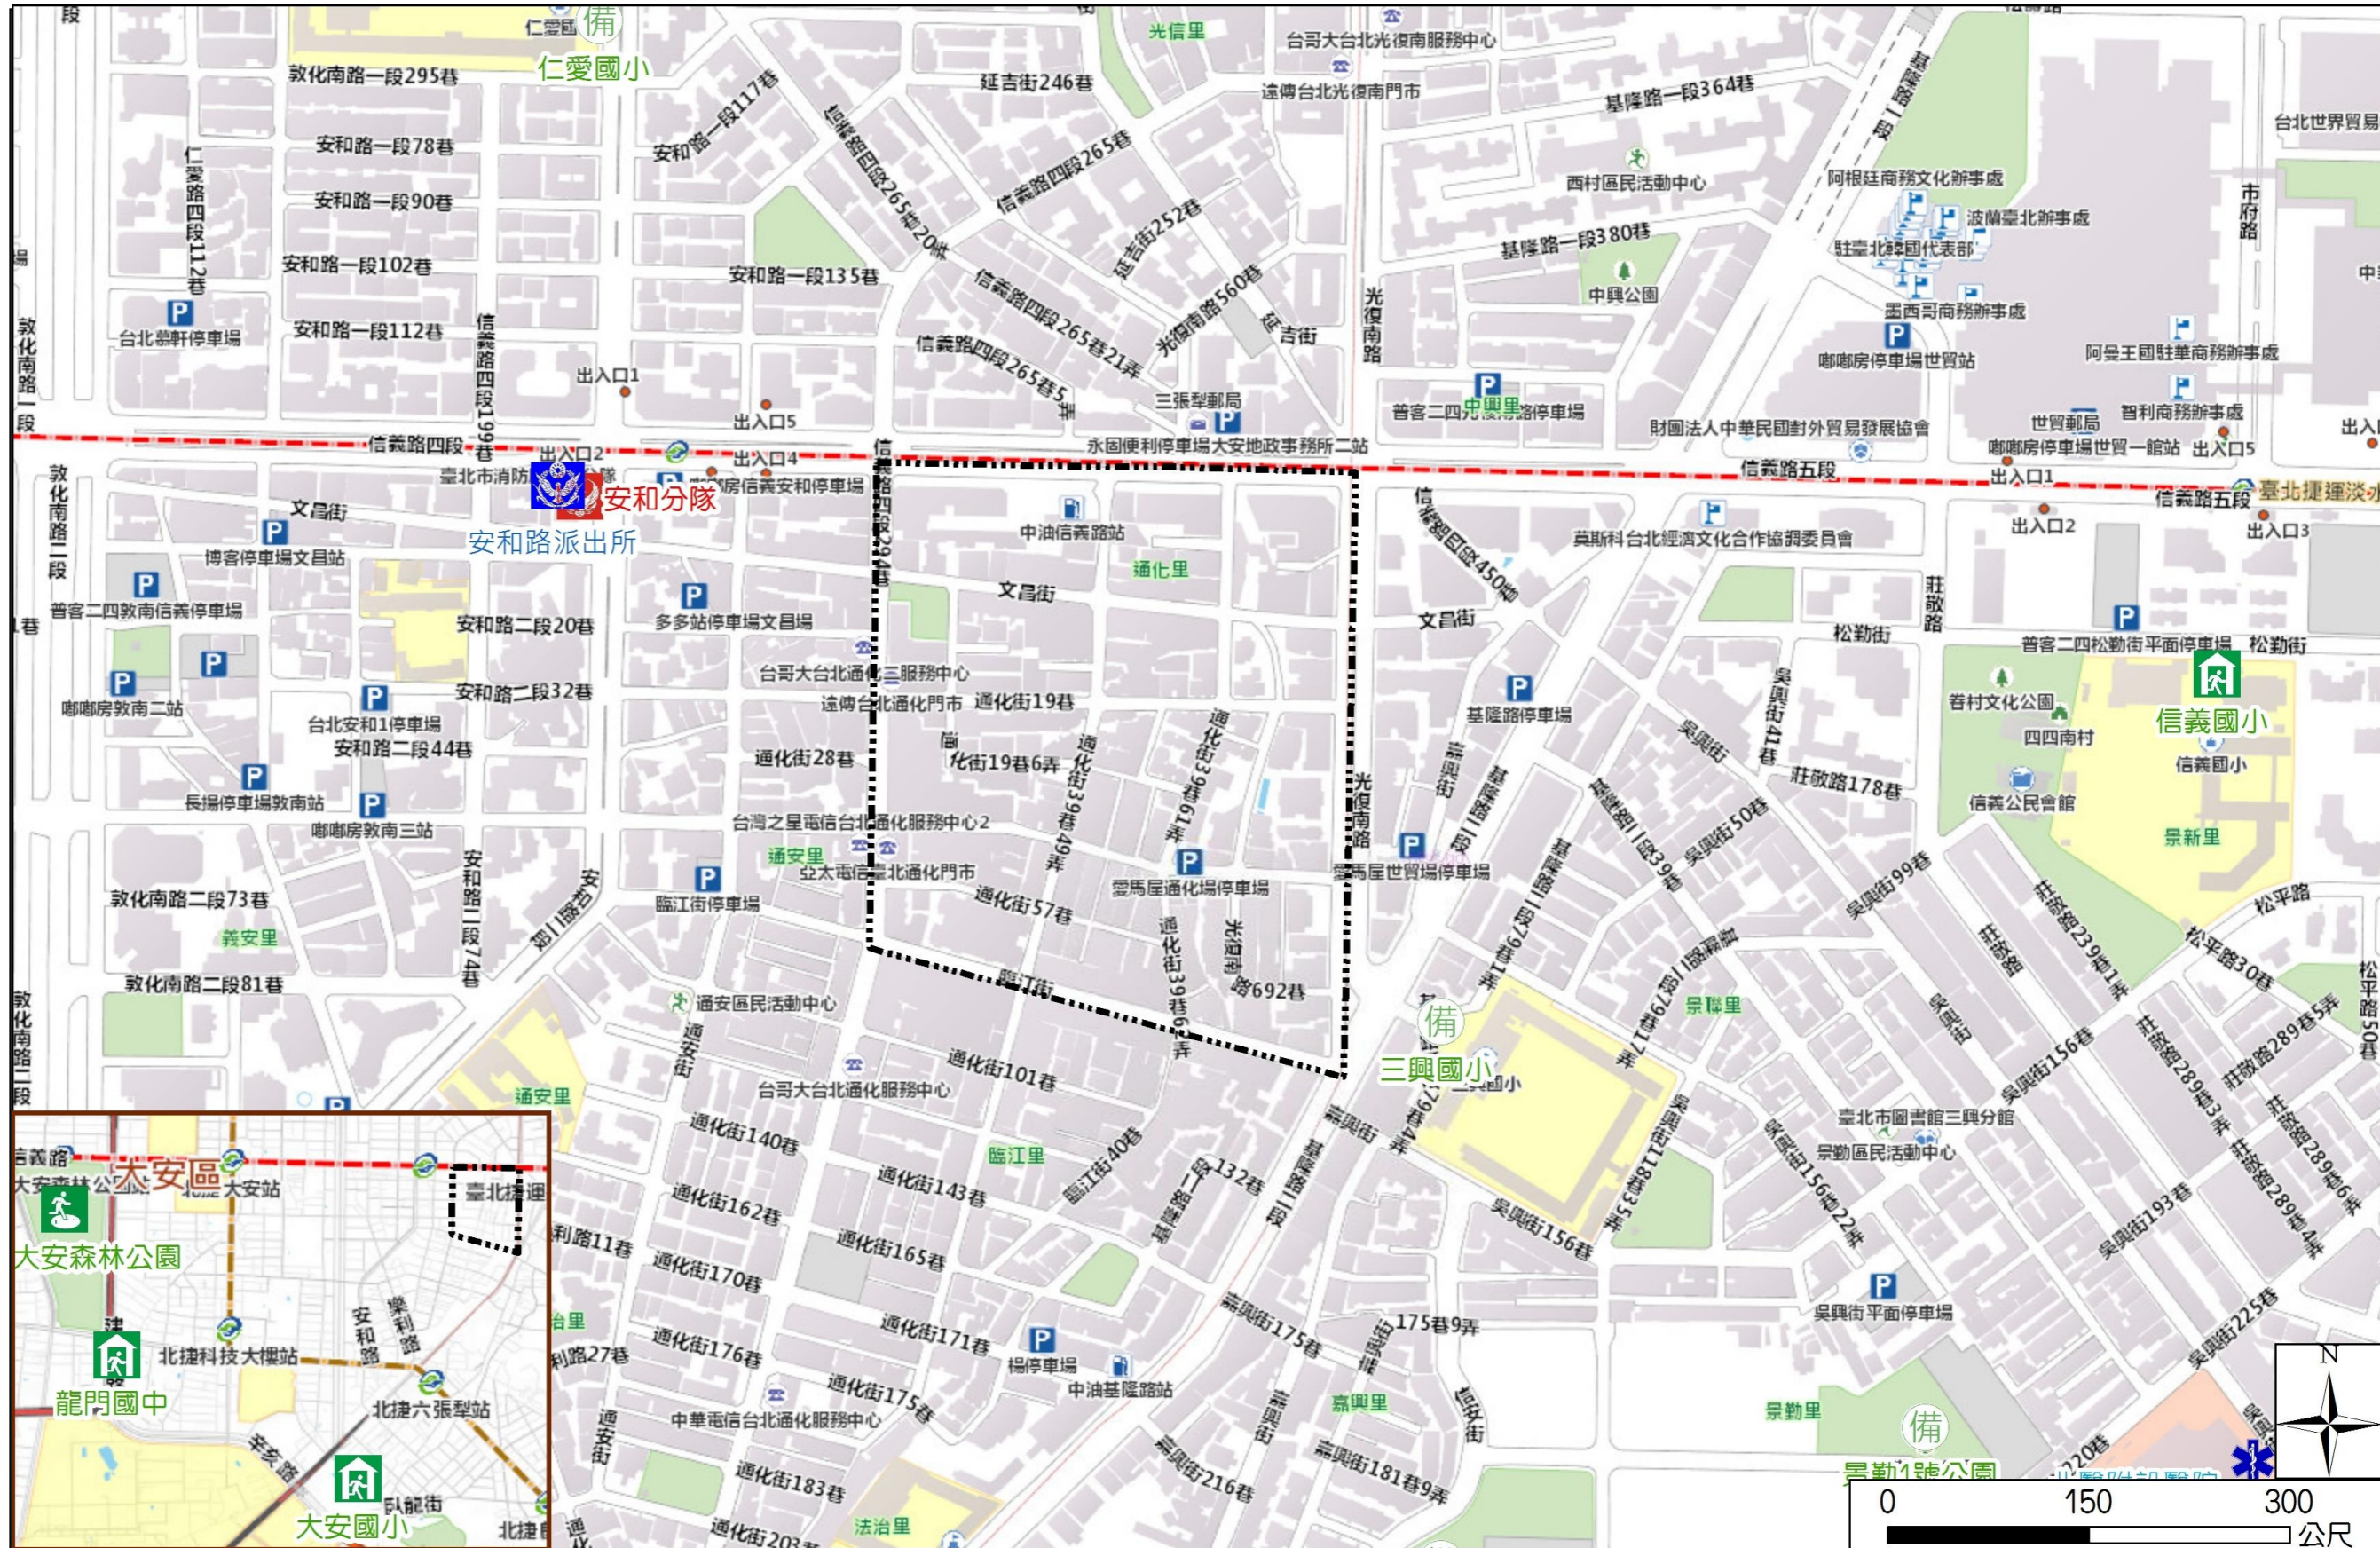

Tonghua Vil., Da'an Dist., Taipei City Simple Evacuation Map

Emergency notification

Taipei Citizen Hotline : 1999
 Fire Department Tel. : 119
 Police Department Tel. : 110
 EOC of Da'an Dist.
 Non-emergency number :
 02-23511711
 Emergency number :
 02-66329119
 Officer
 Mobile : 0988-179832
 Note: Please call this District's
 EOC to ensure that the evacuation
 shelter is open

Disaster Prevention Information Website

Taipei City Disaster Prevention Information Website

Evacuation Principle

Flood: Vertical evacuation or preventive evacuation
 Earthquake :

More disaster prevention knowledge :
 Taipei City Disaster Prevention Guide

Evacuation Shelter

Name	Daan Park Shelter for Earthquake
Address	No.32, Sec. 2, Xinsheng S. Rd.
Capacity	37949
Contact number	02-23032451
Name	Daan Elementary School (School for Priority Shelter) Shelter for Flood
Address	No. 129, Wolong St.
Capacity	152
Contact number	02-27322332#832
Name	Long Men Junior High School (School for Priority Shelter) Shelter for Earthquake
Address	No. 269, Sec. 2, Jianquo S. Rd.
Capacity	319
Contact number	02-27330299#1402
Name	Renai Elementary School
Address	No. 60, Sec. 1, Anhe Rd.
Capacity	350
Contact number	02-27095010#401