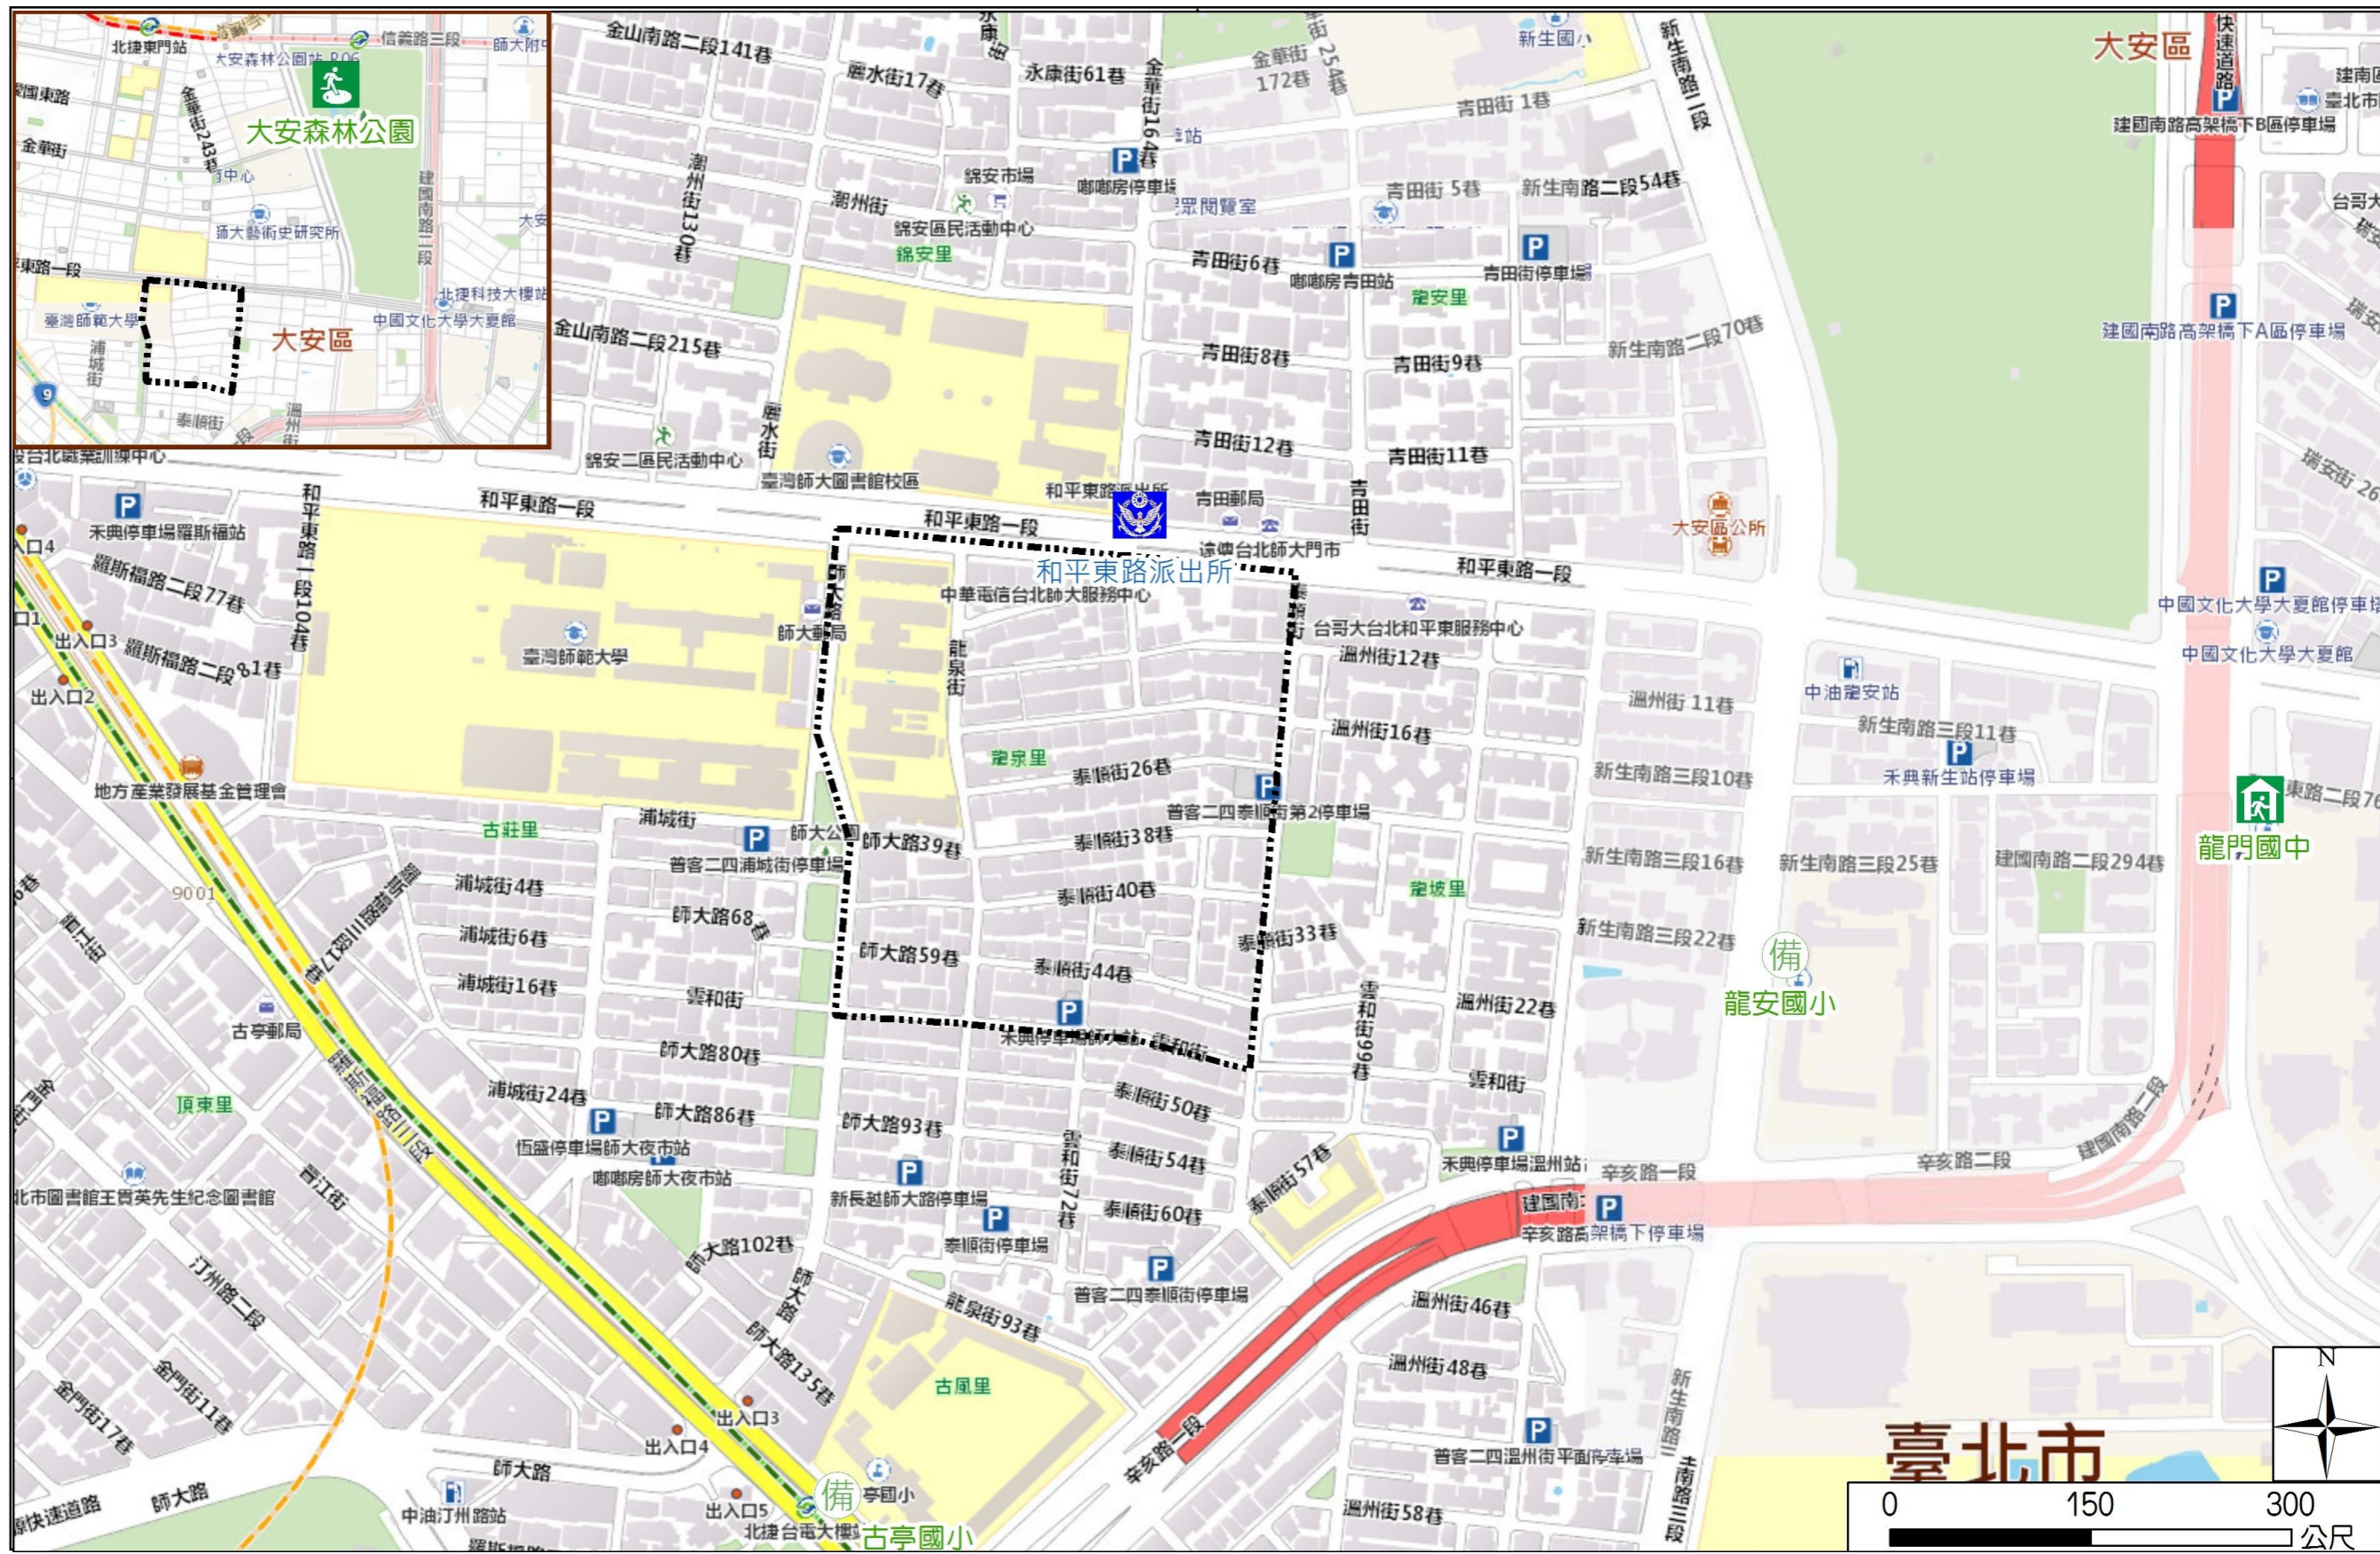

# Longquan Vil., Da'an Dist., Taipei City Simple Evacuation Map

## Evacuation Shelter

Name	Daan Park Shelter for Earthquake
Address	No.32, Sec. 2, Xinsheng S. Rd.
Capacity	37949
Contact number	02-23032451
Name	Long Men Junior High School (School for Priority Shelter) Shelter for Earthquake
Address	No.269, Sec. 2, Chien-Kuo S. Rd.
Capacity	319
Contact number	02-27330299#1402
Name	Longan Elementary School
Address	No. 33, Sec. 3, Xinsheng S. Rd.
Capacity	31
Contact number	02-23632077#730
Name	Guting Elementary School
Address	No. 201, Sec. 3, Roosevelt Rd.
Capacity	200
Contact number	02-23639795#832