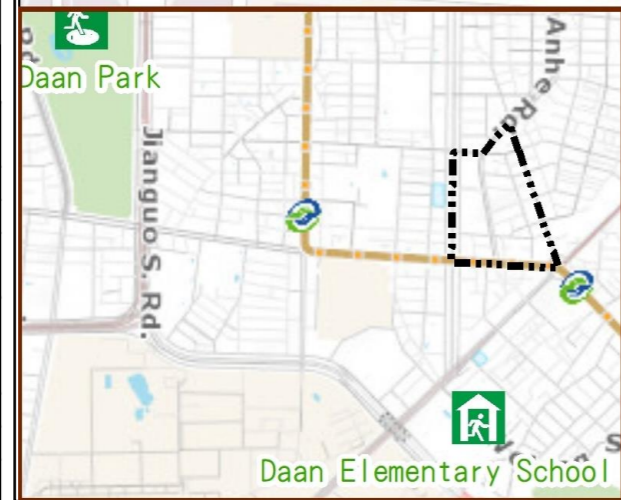

Quan'an Vil., Da'an Dist., Taipei City Simple Evacuation Map

Emergency notification

Taipei Citizen Hotline : 1999
Fire Department Tel. : 119
Police Department Tel. : 110
EOC of Da'an Dist.
Non-emergency number : 02-23511711
Emergency number : 02-66329119
Officer
Mobile : 0988-179836
Note: Please call this District's EOC to ensure that the evacuation shelter is open

Disaster Prevention Information Website

[Taipei City Disaster Prevention Information Website](#)

Evacuation Principle

Flood: Vertical evacuation or preventive evacuation
Earthquake :

More disaster prevention knowledge :
[Taipei City Disaster Prevention Guide](#)

Evacuation Shelter

Name	Daan Park Shelter for Earthquake
Address	No.32, Sec. 2, Xincheng S. Rd.
Capacity	37949
Contact number	02-23032451
Name	Daan Elementary School (School for Priority Shelter) Shelter for Flood
Address	No. 129, Wolong St.
Capacity	152
Contact number	02-27322332#832
Name	Daan Junior High School
Address	No. 63, Sec. 2, Da'an Rd.
Capacity	274
Contact number	02-27557131#103
Name	Jianan Elementary School
Address	No. 99, Sec. 2, Da'an Rd.
Capacity	30
Contact number	02-27077719#140

Legend 圖例	里界 Village Boundary	避難收容處所 Evacuation Shelter	防救災單位 Disaster Rescue Resources	重要地標 Landmark
	里界 Village Boundary	室內避難收容處所(優先安置學校) Indoor Evacuation Shelter (School for Priority Shelter) 室外避難收容處所(防災公園) Outdoor Evacuation Shelter (Disaster Prevention Park) 避難收容處所(備用) Evacuation Shelter (Backup)	警察單位 Police Department 消防單位 Fire Department 急救責任醫院 Designated Hospital (Emergency Medical Treatment)	直升機起降場 Helipad 重要地標 Landmark