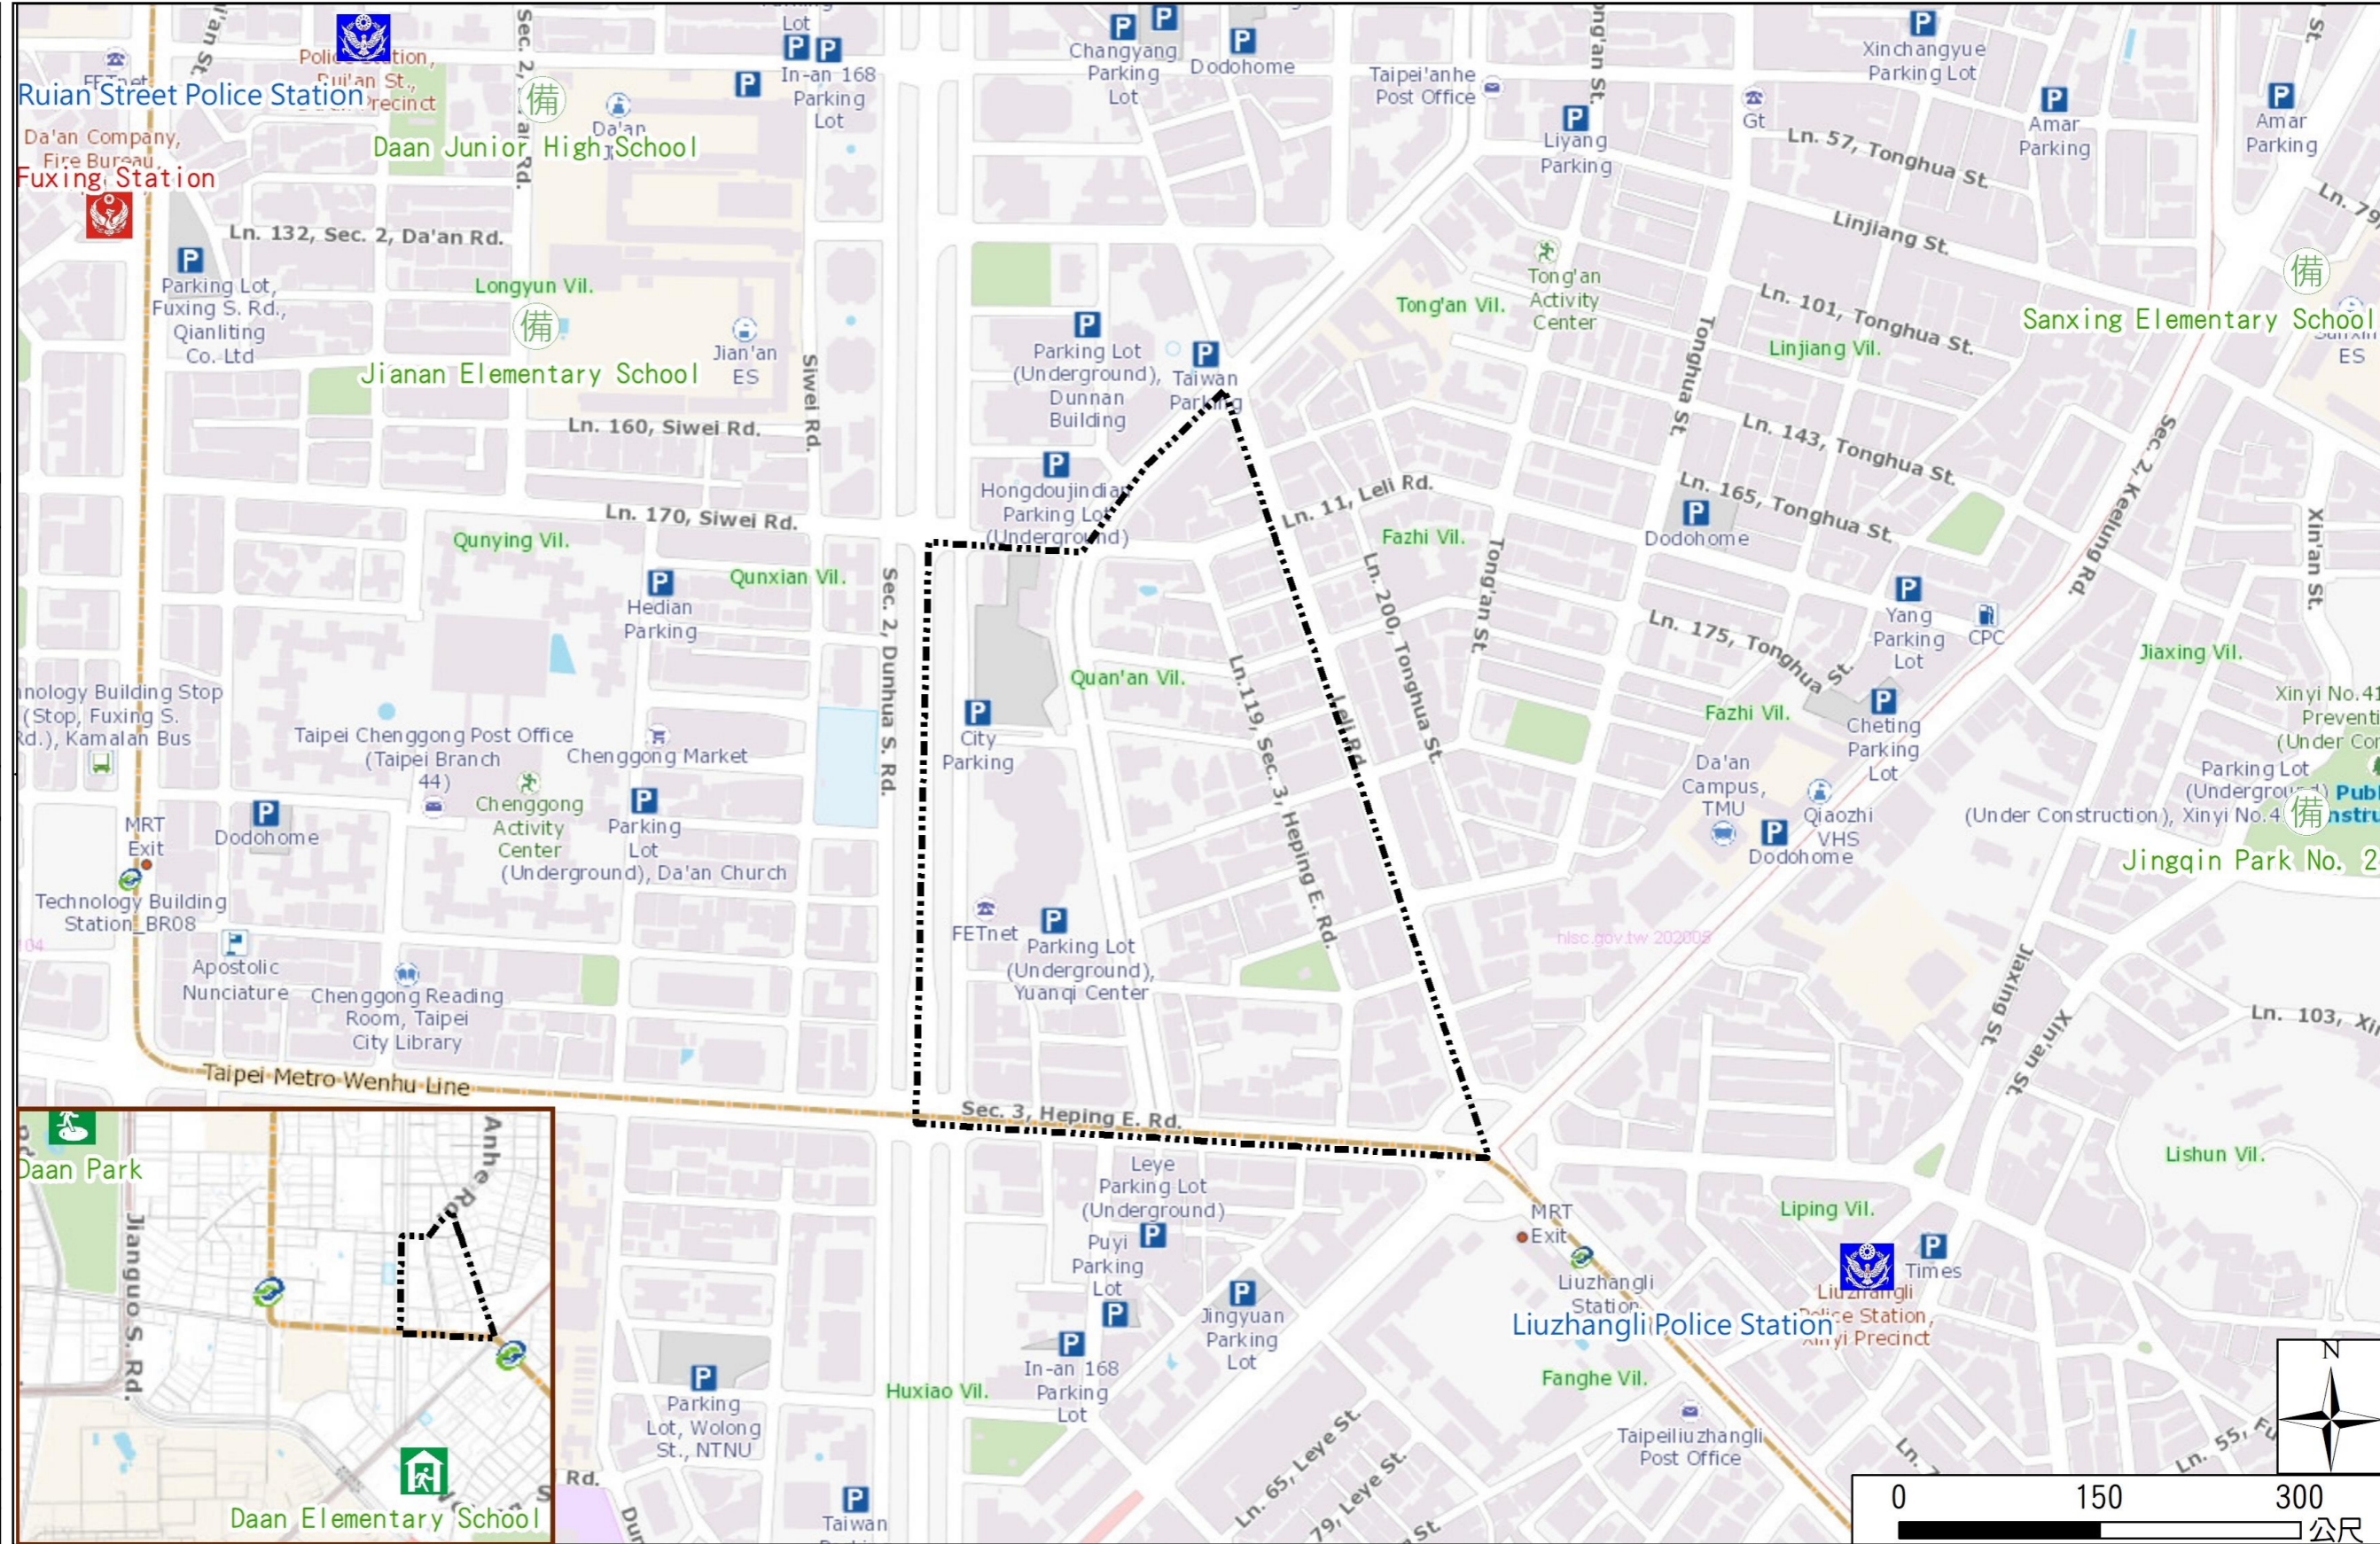

Quan'an Vil., Da'an Dist., Taipei City Simple Evacuation Map

Emergency notification

Taipei Citizen Hotline : 1999
Fire Department Tel. : 119
Police Department Tel. : 110
EOC of Da'an Dist.
Non-emergency number : 02-23511711
Emergency number : 02-66329119
Officer
Mobile : 0988-179836
Note: Please call this District's EOC to ensure that the evacuation shelter is open

Disaster Prevention Information Website

[Taipei City Disaster Prevention Information Website](#)

Evacuation Principle

Flood: Vertical evacuation or preventive evacuation
Earthquake :

More disaster prevention knowledge :
[Taipei City Disaster Prevention Guide](#)

Evacuation Shelter

Name	Daan Park Shelter for Earthquake
Address	No.32, Sec. 2, Xincheng S. Rd.
Capacity	37949
Contact number	02-23032451
Name	Daan Elementary School (School for Priority Shelter) Shelter for Flood
Address	No. 129, Wolong St.
Capacity	152
Contact number	02-27322332#832
Name	Daan Junior High School
Address	No. 63, Sec. 2, Da'an Rd.
Capacity	274
Contact number	02-27557131#103
Name	Jianan Elementary School
Address	No. 99, Sec. 2, Da'an Rd.
Capacity	30
Contact number	02-27077719#140

Legend 圖例	里界 Village Boundary	避難收容處所 Evacuation Shelter	防救災單位 Disaster Rescue Resources	重要地標 Landmark
	里界 Village Boundary	室內避難收容處所(優先安置學校) Indoor Evacuation Shelter (School for Priority Shelter) 室外避難收容處所(防災公園) Outdoor Evacuation Shelter (Disaster Prevention Park) 避難收容處所(備用) Evacuation Shelter (Backup)	警察單位 Police Department 消防單位 Fire Department 急救責任醫院 Designated Hospital (Emergency Medical Treatment)	直升機起降場 Helipad 重要地標 Landmark