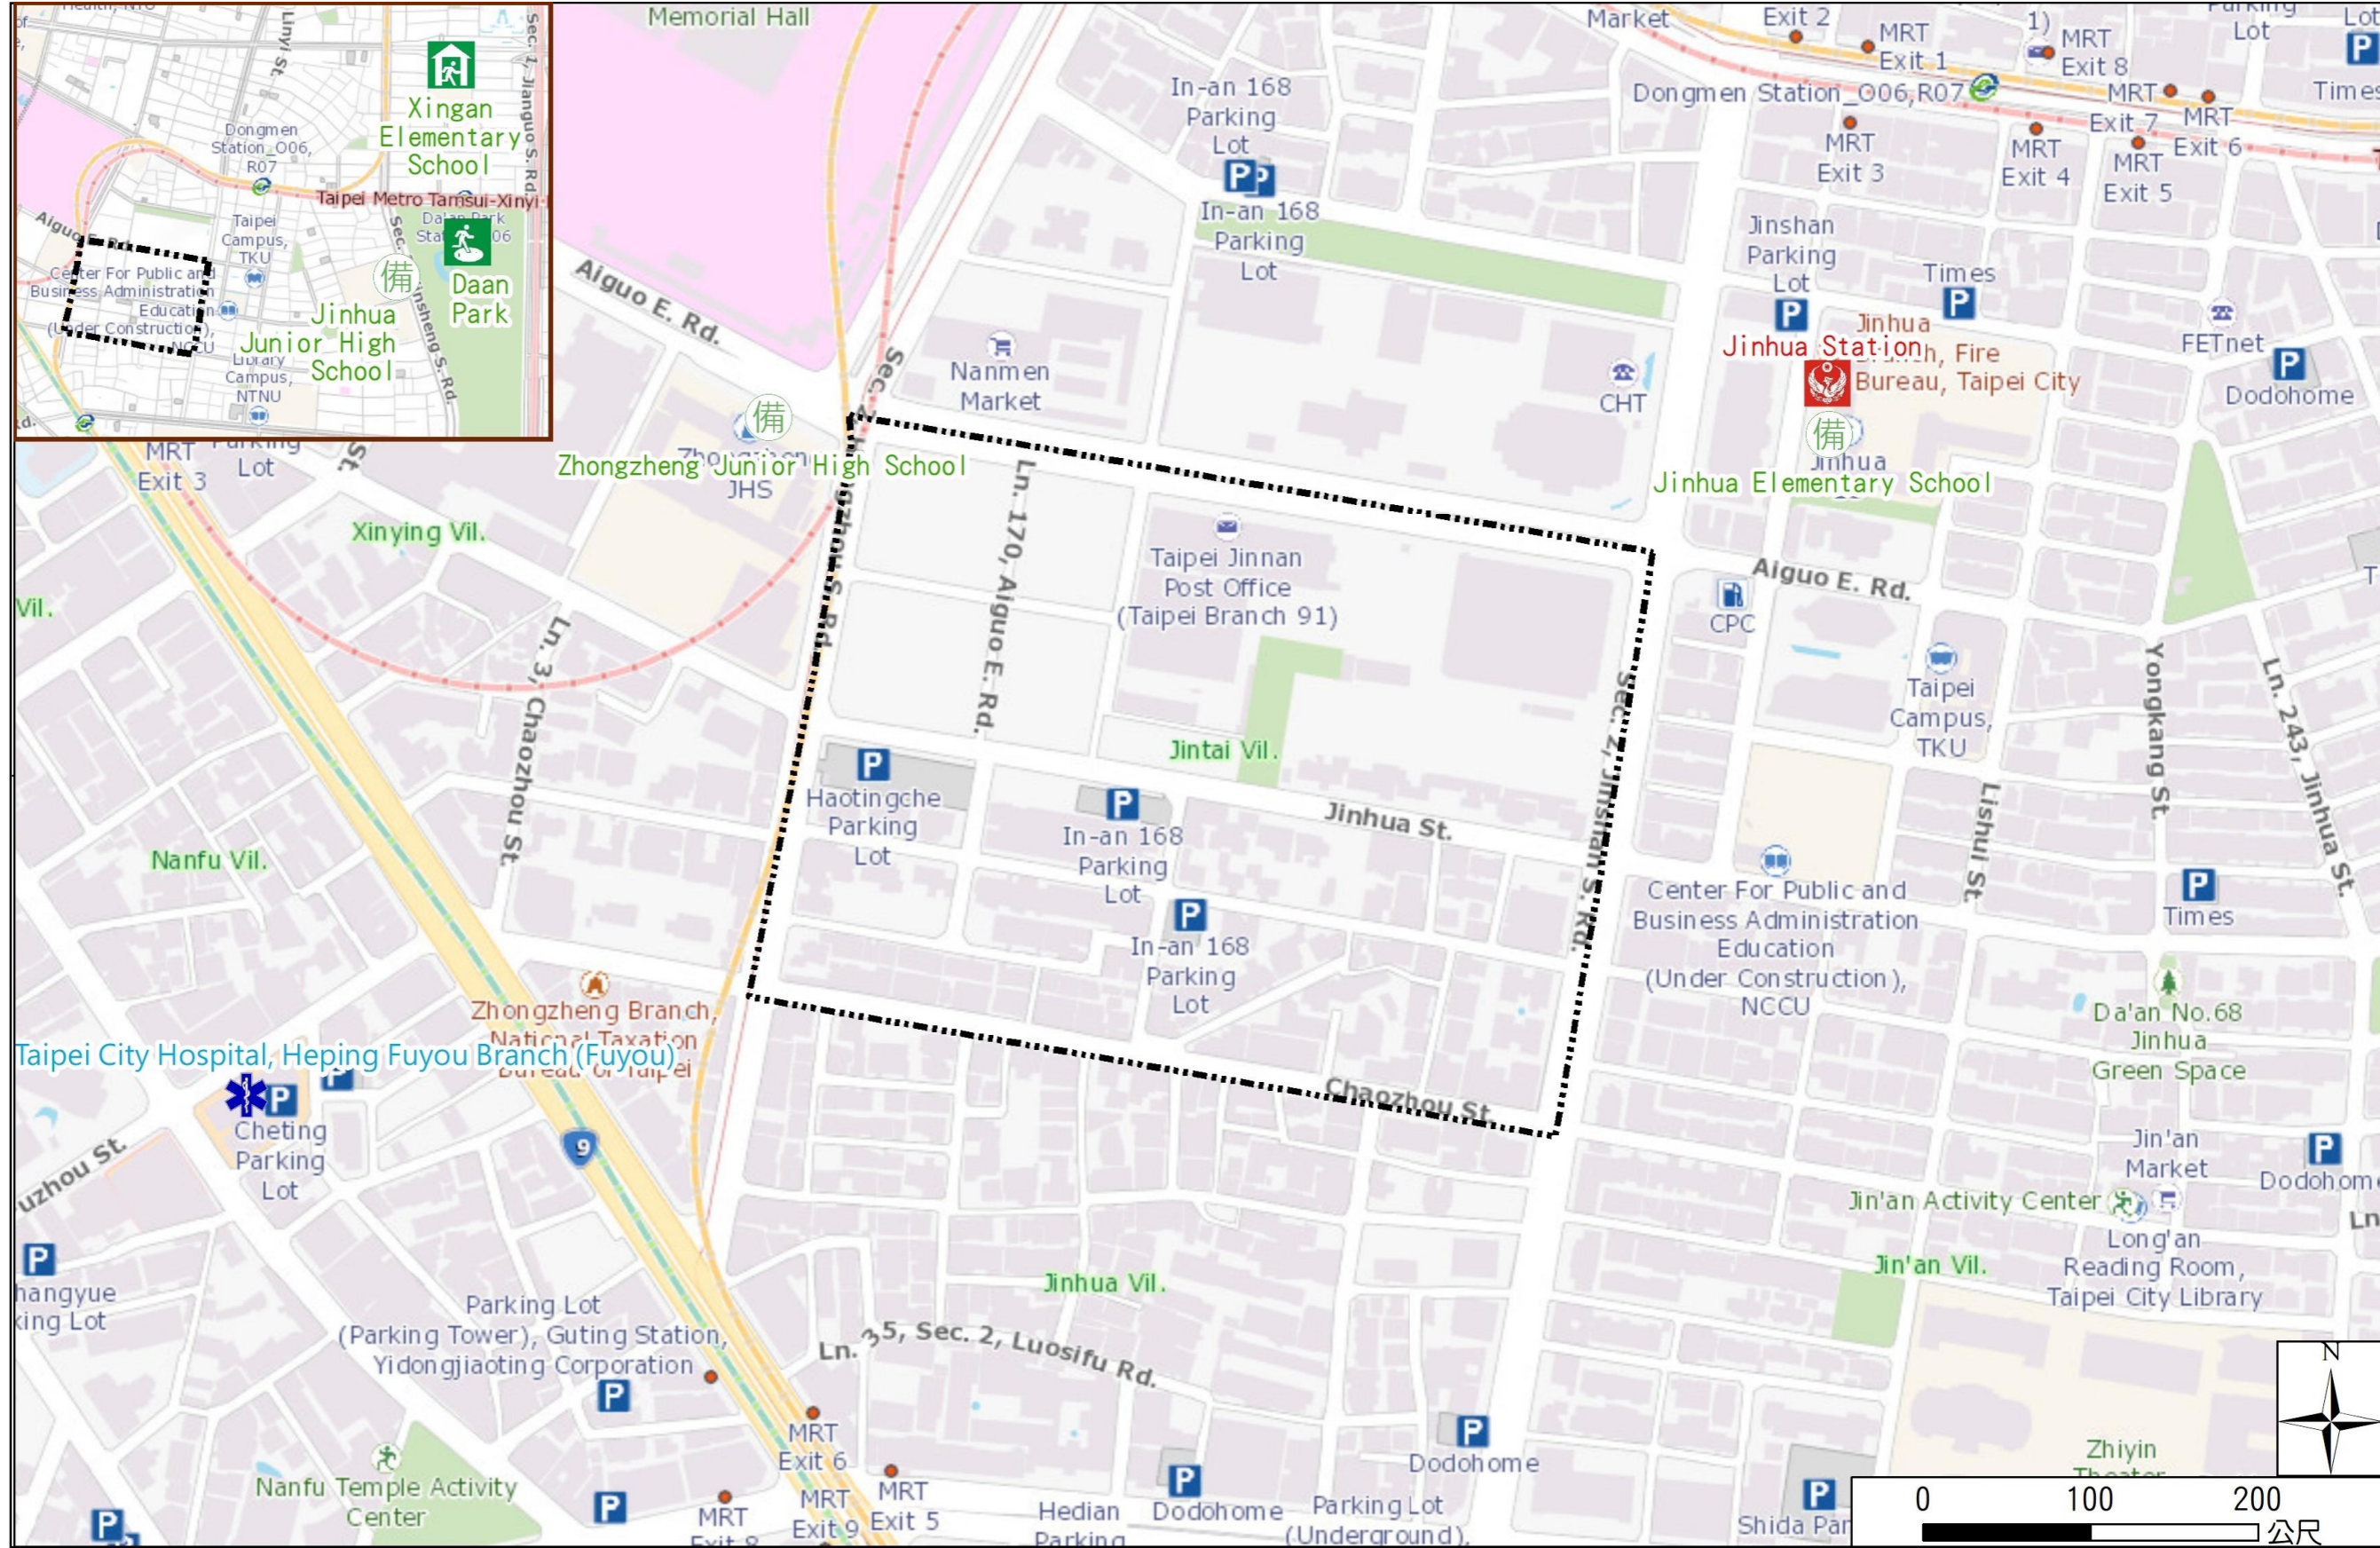

Evacuation Shelter

Name	Daan Park Shelter for Earthquake
Address	No.32, Sec. 2, Xinsheng S. Rd.
Capacity	37949
Contact number	02-23032451
Name	Xingan Elementary School (School for Priority Shelter) Shelter for Earthquake
Address	No. 22, Sec. 3, Ren' ai Rd.
Capacity	183
Contact number	02-27074191#3301
Name	Jinhua Elementary School
Address	No. 11, Ln. 79, Aiguo E. Rd.
Capacity	84
Contact number	02-23917402#830
Name	Jinhua Junior High School
Address	No.32, Sec. 2, Xinsheng S. Rd.
Capacity	300
Contact number	02-33931799#512