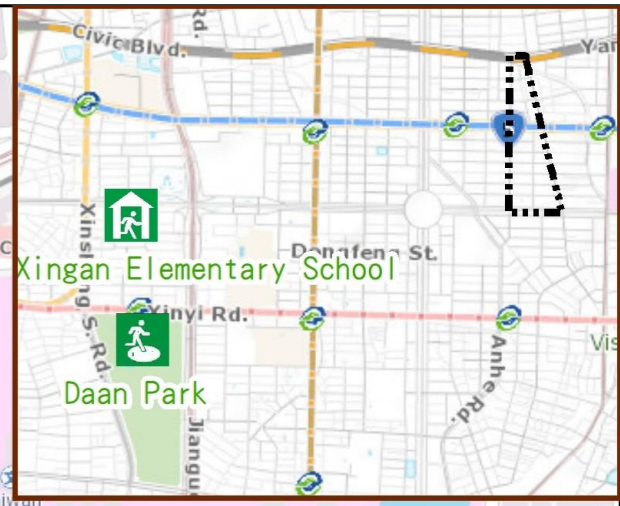

Checeng Vil., Da'an Dist., Taipei City Simple Evacuation Map

Emergency notification

Taipei Citizen Hotline : 1999
Fire Department Tel. : 119
Police Department Tel. : 110
EOC of Da'an Dist.
Non-emergency number : 02-23511711
Emergency number : 02-66329119
Officer
Mobile : 0988-179854
Note: Please call this District's EOC to ensure that the evacuation shelter is open

Disaster Prevention Information Website

Taipei City Disaster Prevention Information Website

Evacuation Principle

Flood: Vertical evacuation or preventive evacuation
Earthquake :

More disaster prevention knowledge :
Taipei City Disaster Prevention Guide

Evacuation Shelter

Name	Daan Park Shelter for Earthquake
Address	No.32, Sec. 2, Xinsheng S. Rd.
Capacity	37949
Contact number	02-23032451
Name	Xingan Elementary School (School for Priority Shelter) Shelter for Earthquake
Address	No. 22, Sec. 3, Ren' ai Rd.
Capacity	183
Contact number	02-27074191#3301
Name	Renai Junior High School
Address	No. 130, Sec. 4, Ren' ai Rd.
Capacity	125
Contact number	02-23255823#1102
Name	Renai Elementary School
Address	No. 60, Sec. 1, Anhe Rd.
Capacity	350
Contact number	02-27095010#401

Legend 圖例	里界 Village Boundary	避難收容處所 Evacuation Shelter	防救災單位 Disaster Rescue Resources	重要地標 Landmark	
	里界 Village Boundary	室內避難收容處所(優先安置學校) Indoor Evacuation Shelter (School for Priority Shelter) 室外避難收容處所(防災公園) Outdoor Evacuation Shelter (Disaster Prevention Park) 避難收容處所(備用) Evacuation Shelter (Backup)	警察單位 Police Department 消防單位 Fire Department 急救責任醫院 Designated Hospital (Emergency Medical Treatment)	直升機起降場 Helipad	重要地標 Landmark