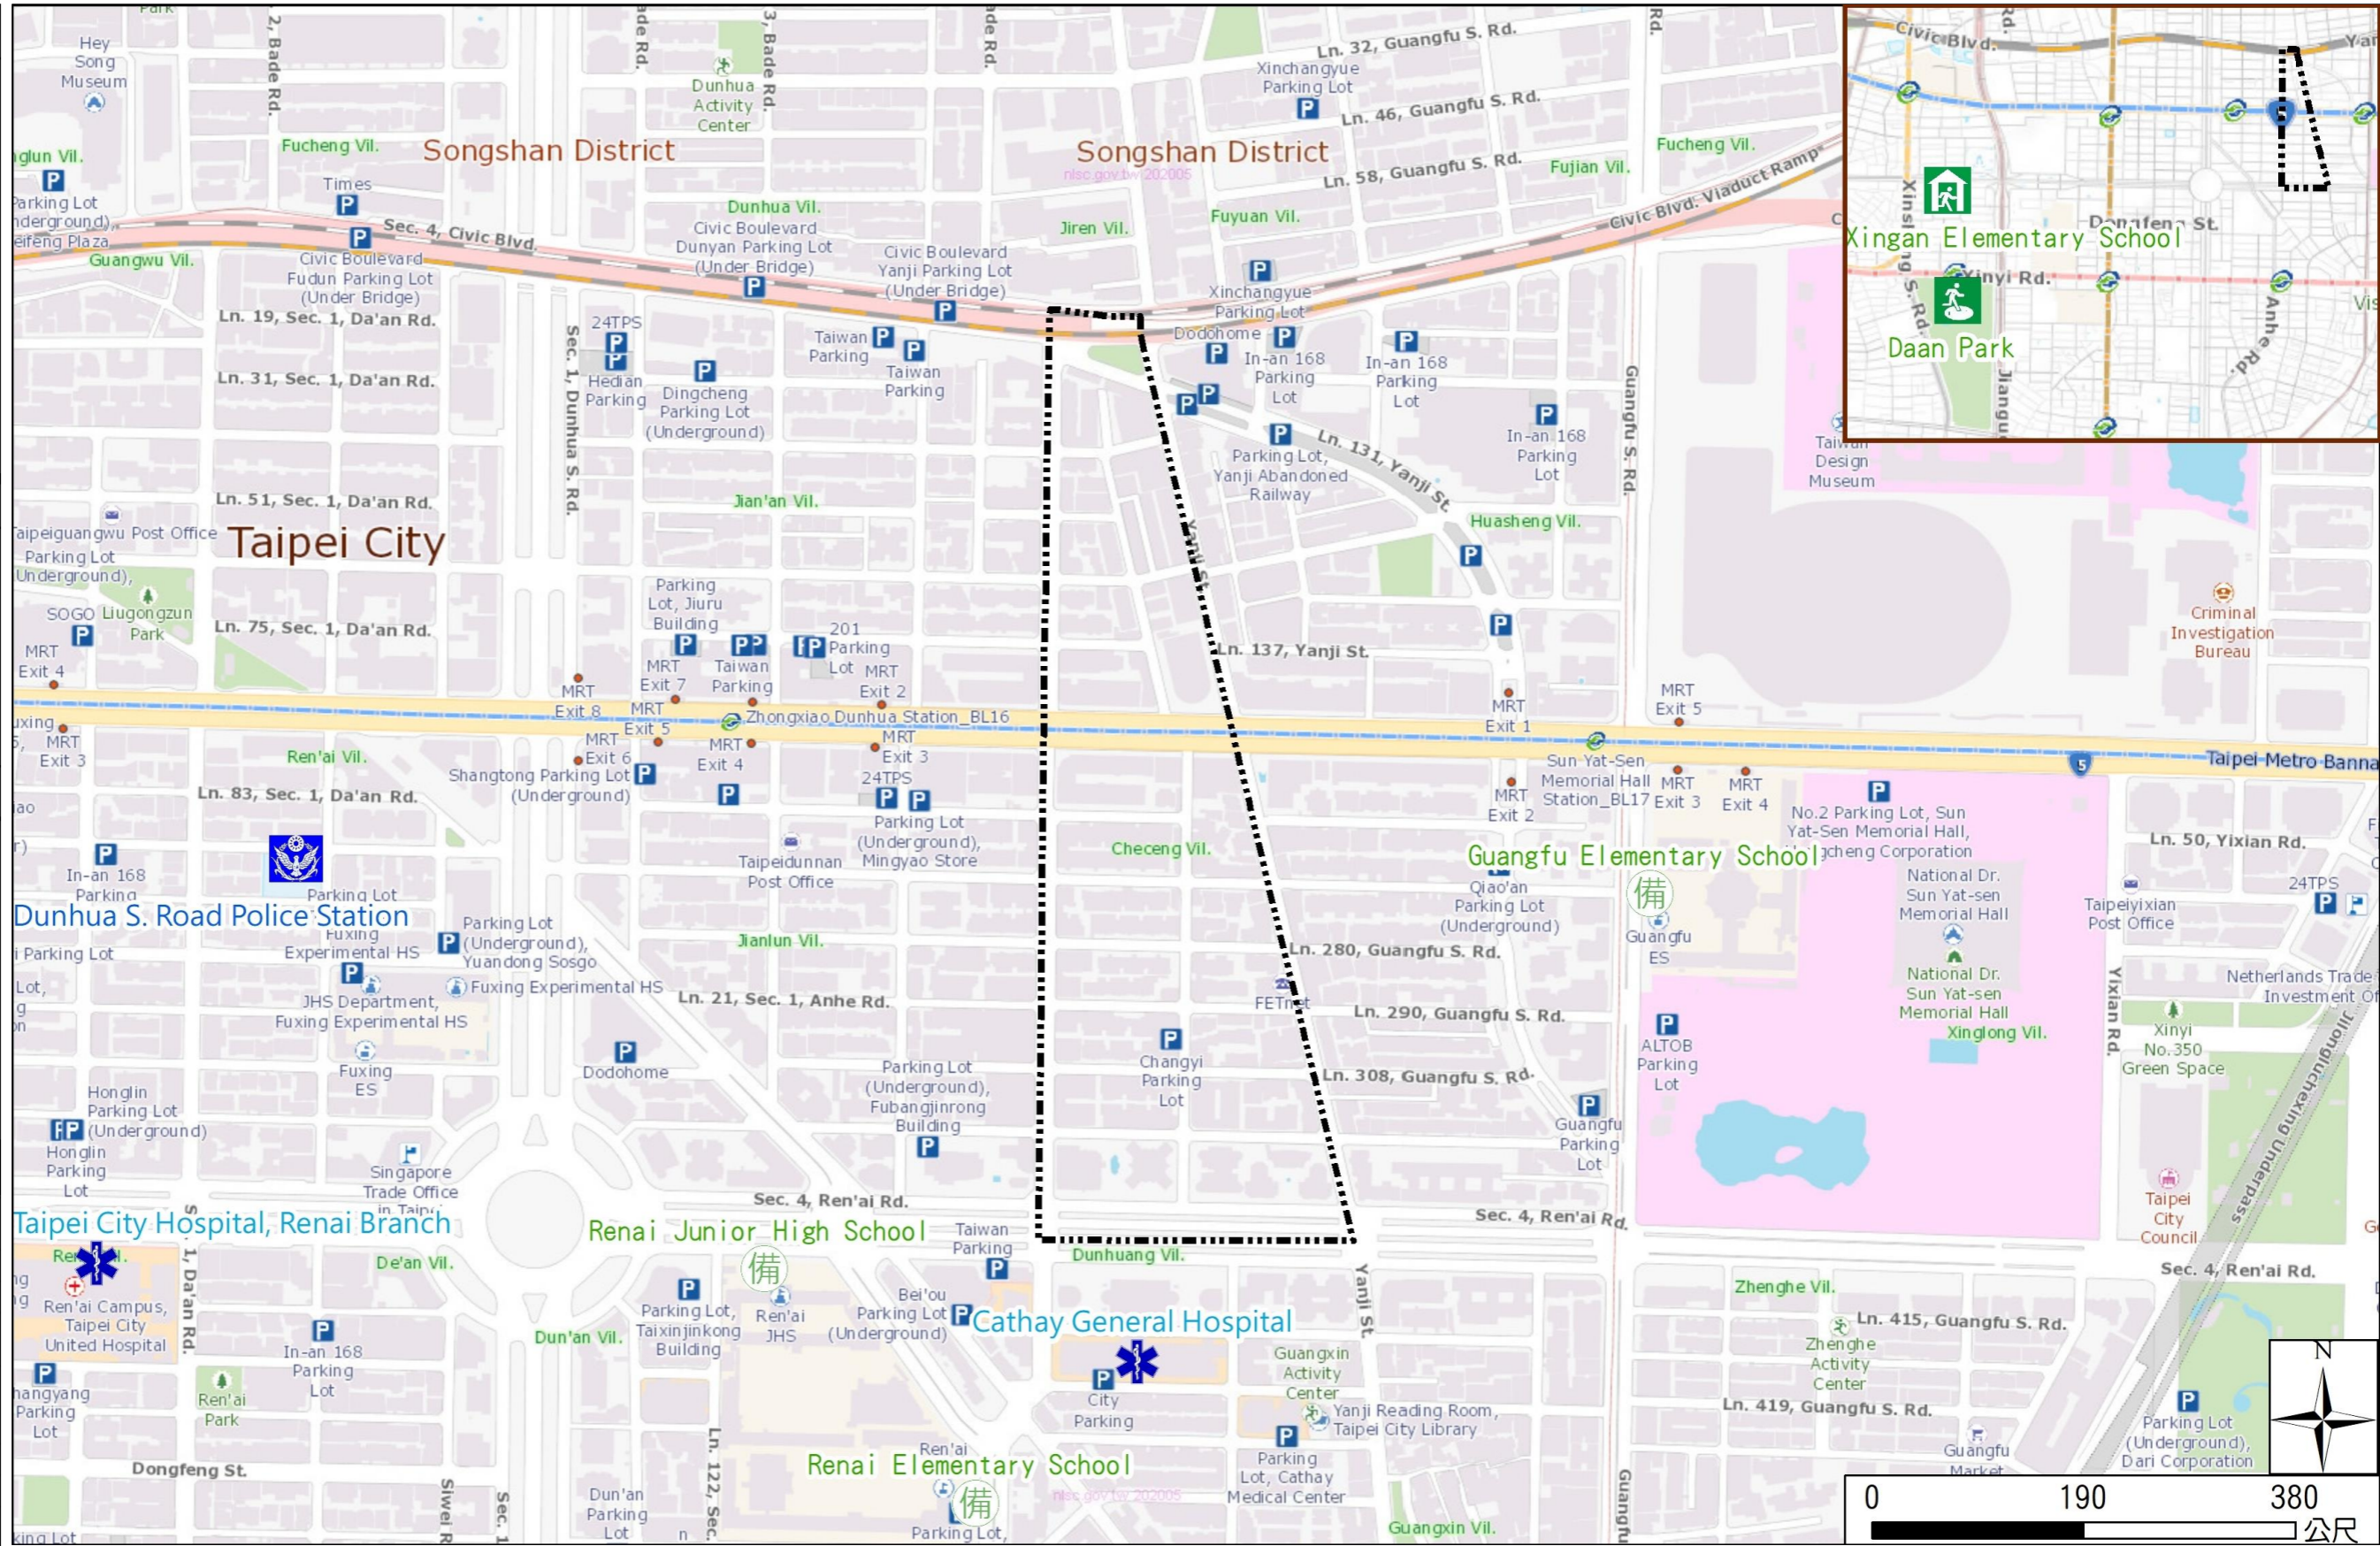

Checeng Vil., Da'an Dist., Taipei City Simple Evacuation Map

Emergency notification

Taipei Citizen Hotline : 1999
 Fire Department Tel. : 119
 Police Department Tel. : 110
 EOC of Da'an Dist.
 Non-emergency number : 02-23511711
 Emergency number : 02-66329119
 Officer
 Mobile : 0988-179854
 Note: Please call this District's EOC to ensure that the evacuation shelter is open

Disaster Prevention Information Website

Taipei City Disaster Prevention Information Website

Evacuation Principle

Flood: Vertical evacuation or preventive evacuation
 Earthquake :

More disaster prevention knowledge :
 Taipei City Disaster Prevention Guide

Evacuation Shelter

Name	Daan Park Shelter for Earthquake
Address	No.32, Sec. 2, Xinsheng S. Rd.
Capacity	37949
Contact number	02-23032451
Name	Xingan Elementary School (School for Priority Shelter) Shelter for Earthquake
Address	No. 22, Sec. 3, Ren' ai Rd.
Capacity	183
Contact number	02-27074191#3301
Name	Renai Junior High School
Address	No. 130, Sec. 4, Ren' ai Rd.
Capacity	125
Contact number	02-23255823#1102
Name	Renai Elementary School
Address	No. 60, Sec. 1, Anhe Rd.
Capacity	350
Contact number	02-27095010#401