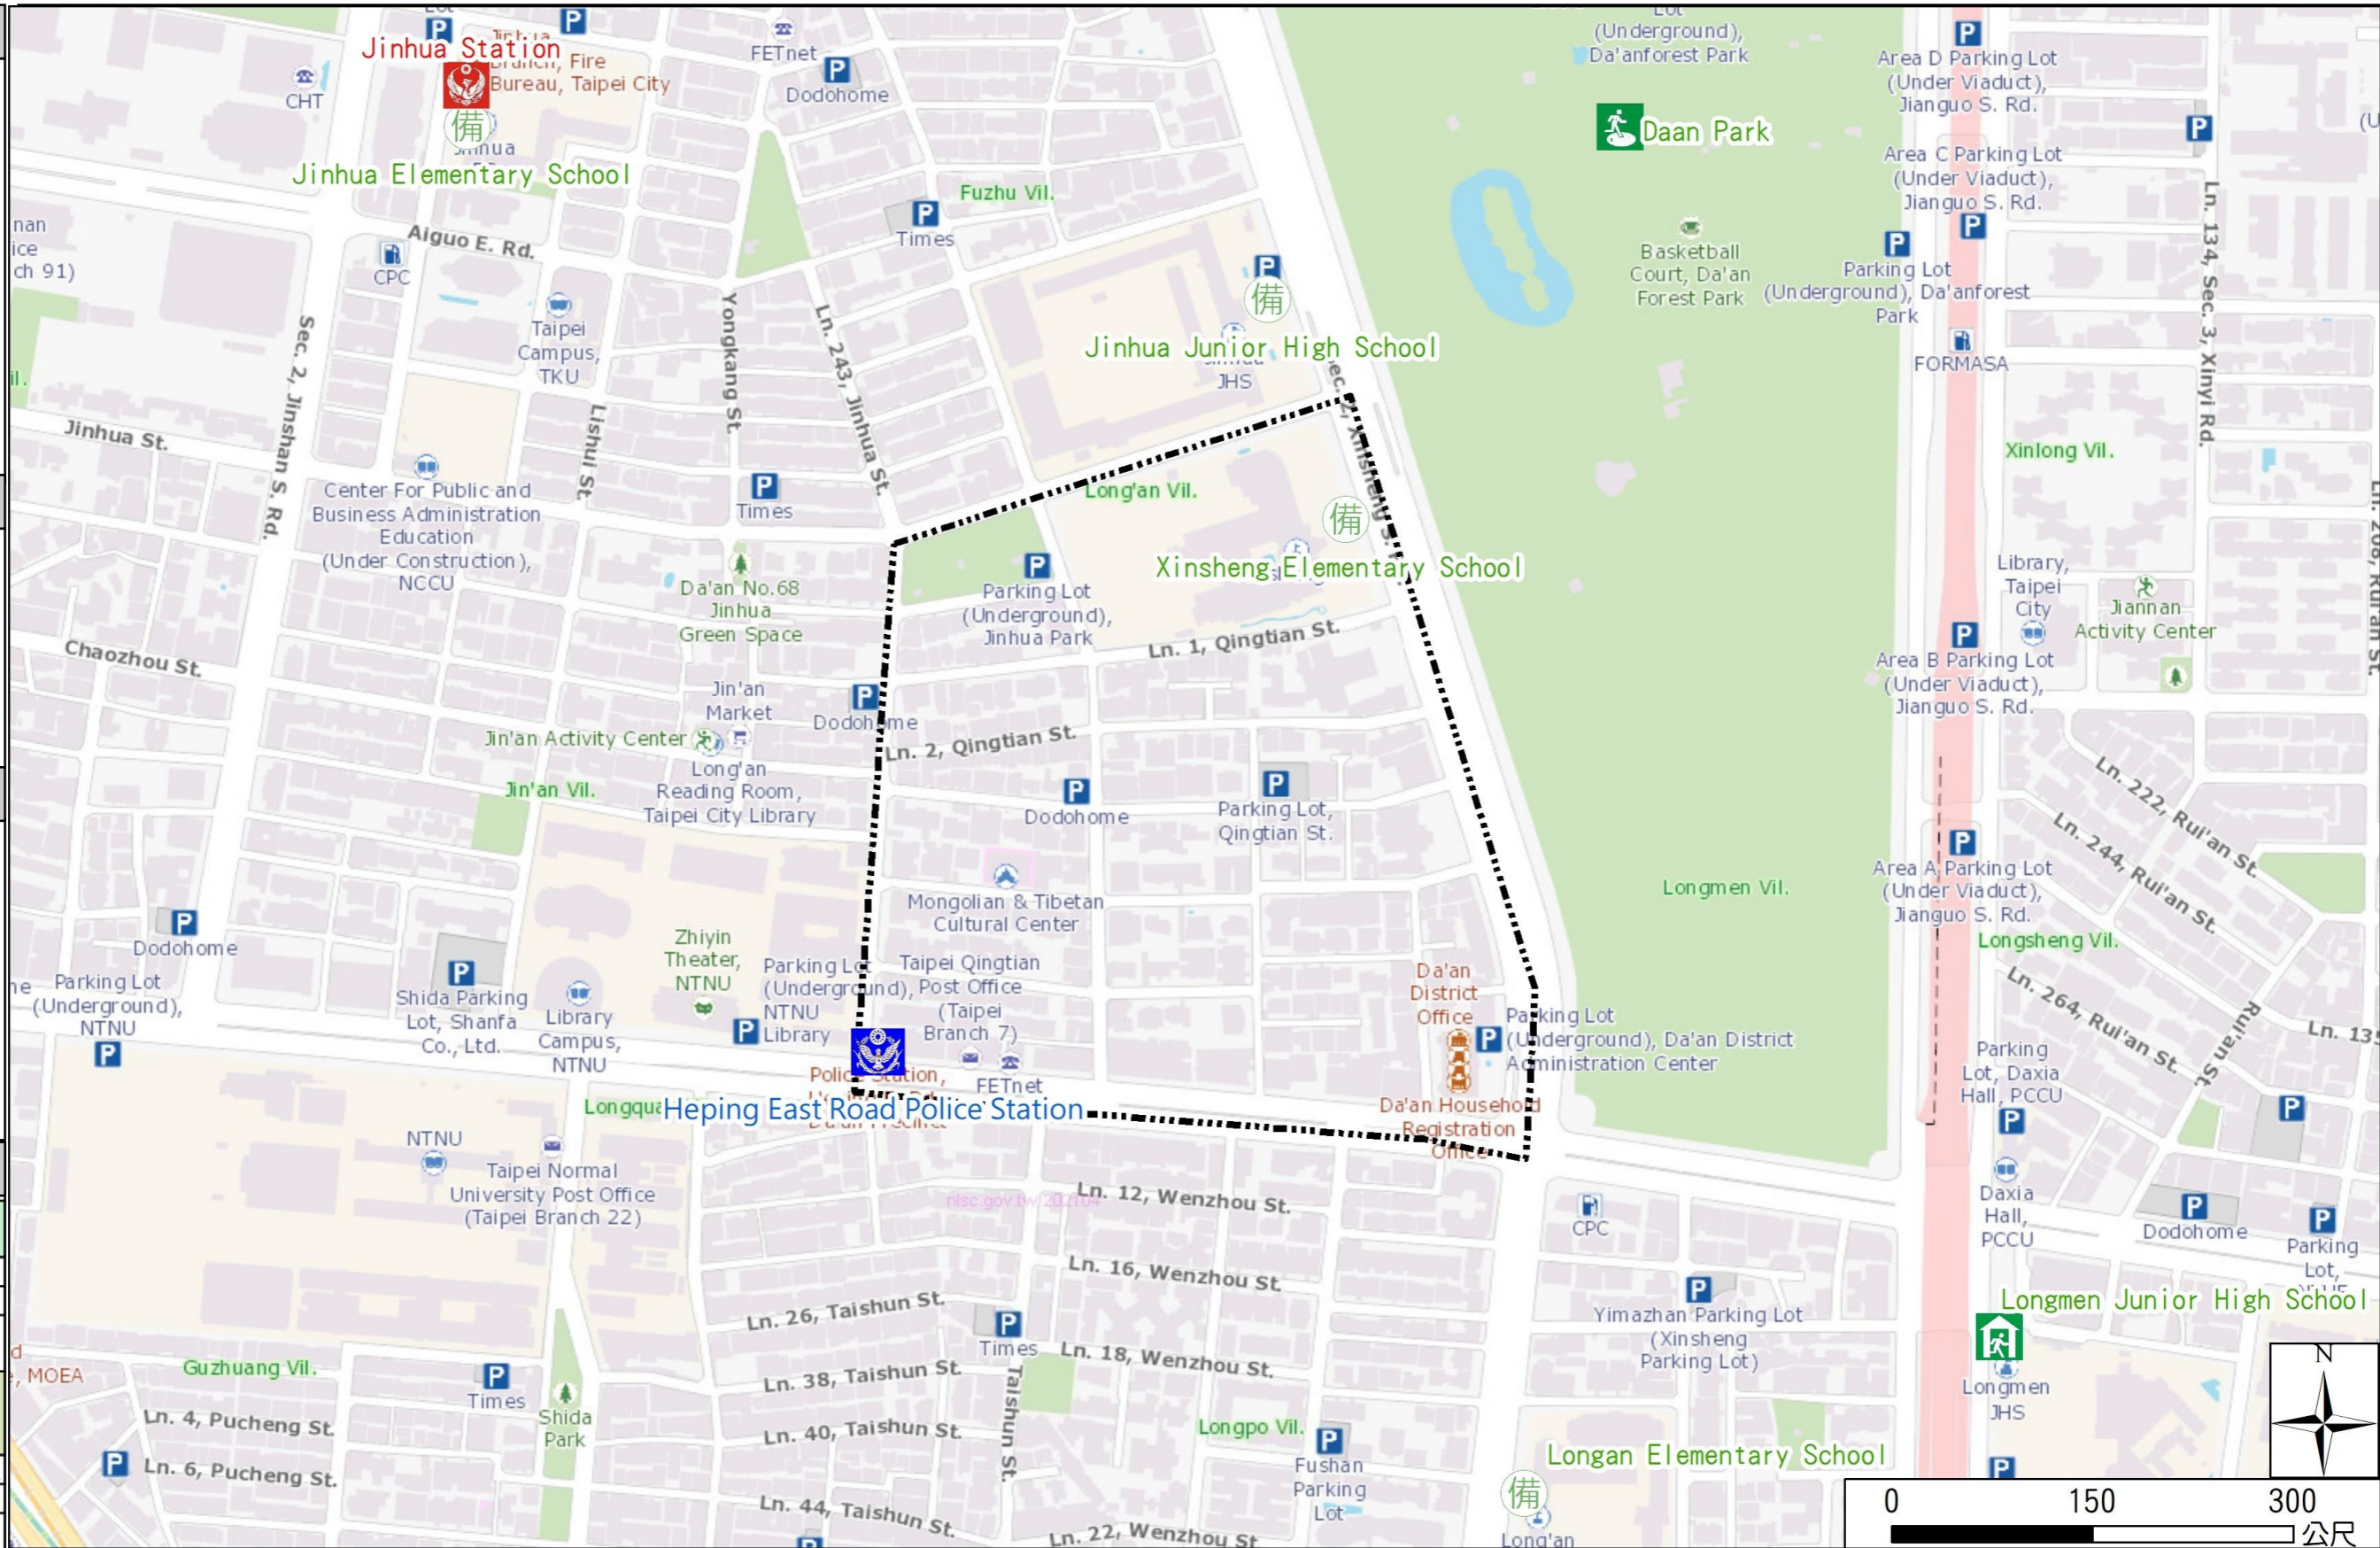

Long'an Vil., Da'an District., Taipei City Evacuation Map

Emergency notification

Taipei Citizen Hotline : 1999
 Fire Department Tel. : 119
 Police Department Tel. : 110
 EOC of Da'an Dist.
 Non-emergency number : 02-23511711
 Emergency number : 02-66329119
 Officer
 Mobile : 0988-179818
 Note: Please call this District's EOC to ensure that the evacuation shelter is open

Disaster Prevention Information Website

Taipei City Disaster Prevention Information Website

Evacuation Principle

Flood: Vertical evacuation or preventive evacuation
 Earthquake :

More disaster prevention knowledge :
 Taipei City Disaster Prevention Guide

Evacuation Shelter

Name	Daan Park Shelter for Earthquake
Address	No.32, Sec. 2, Xinsheng S. Rd.
Capacity	37949
Contact number	02-23032451
Name	Long Men Junior High School (School for Priority Shelter) Shelter for Earthquake
Address	No.269, Sec. 2, Chien-Kuo S. Rd.
Capacity	319
Contact number	02-27330299#1402
Name	Jinhua Junior High School
Address	No.32, Sec. 2, Xinsheng S. Rd.
Capacity	300
Contact number	02-33931799#512
Name	Xinsheng Elementary School
Address	No.36, Sec. 2, Xinsheng S. Rd.
Capacity	414
Contact number	02-23913122#231