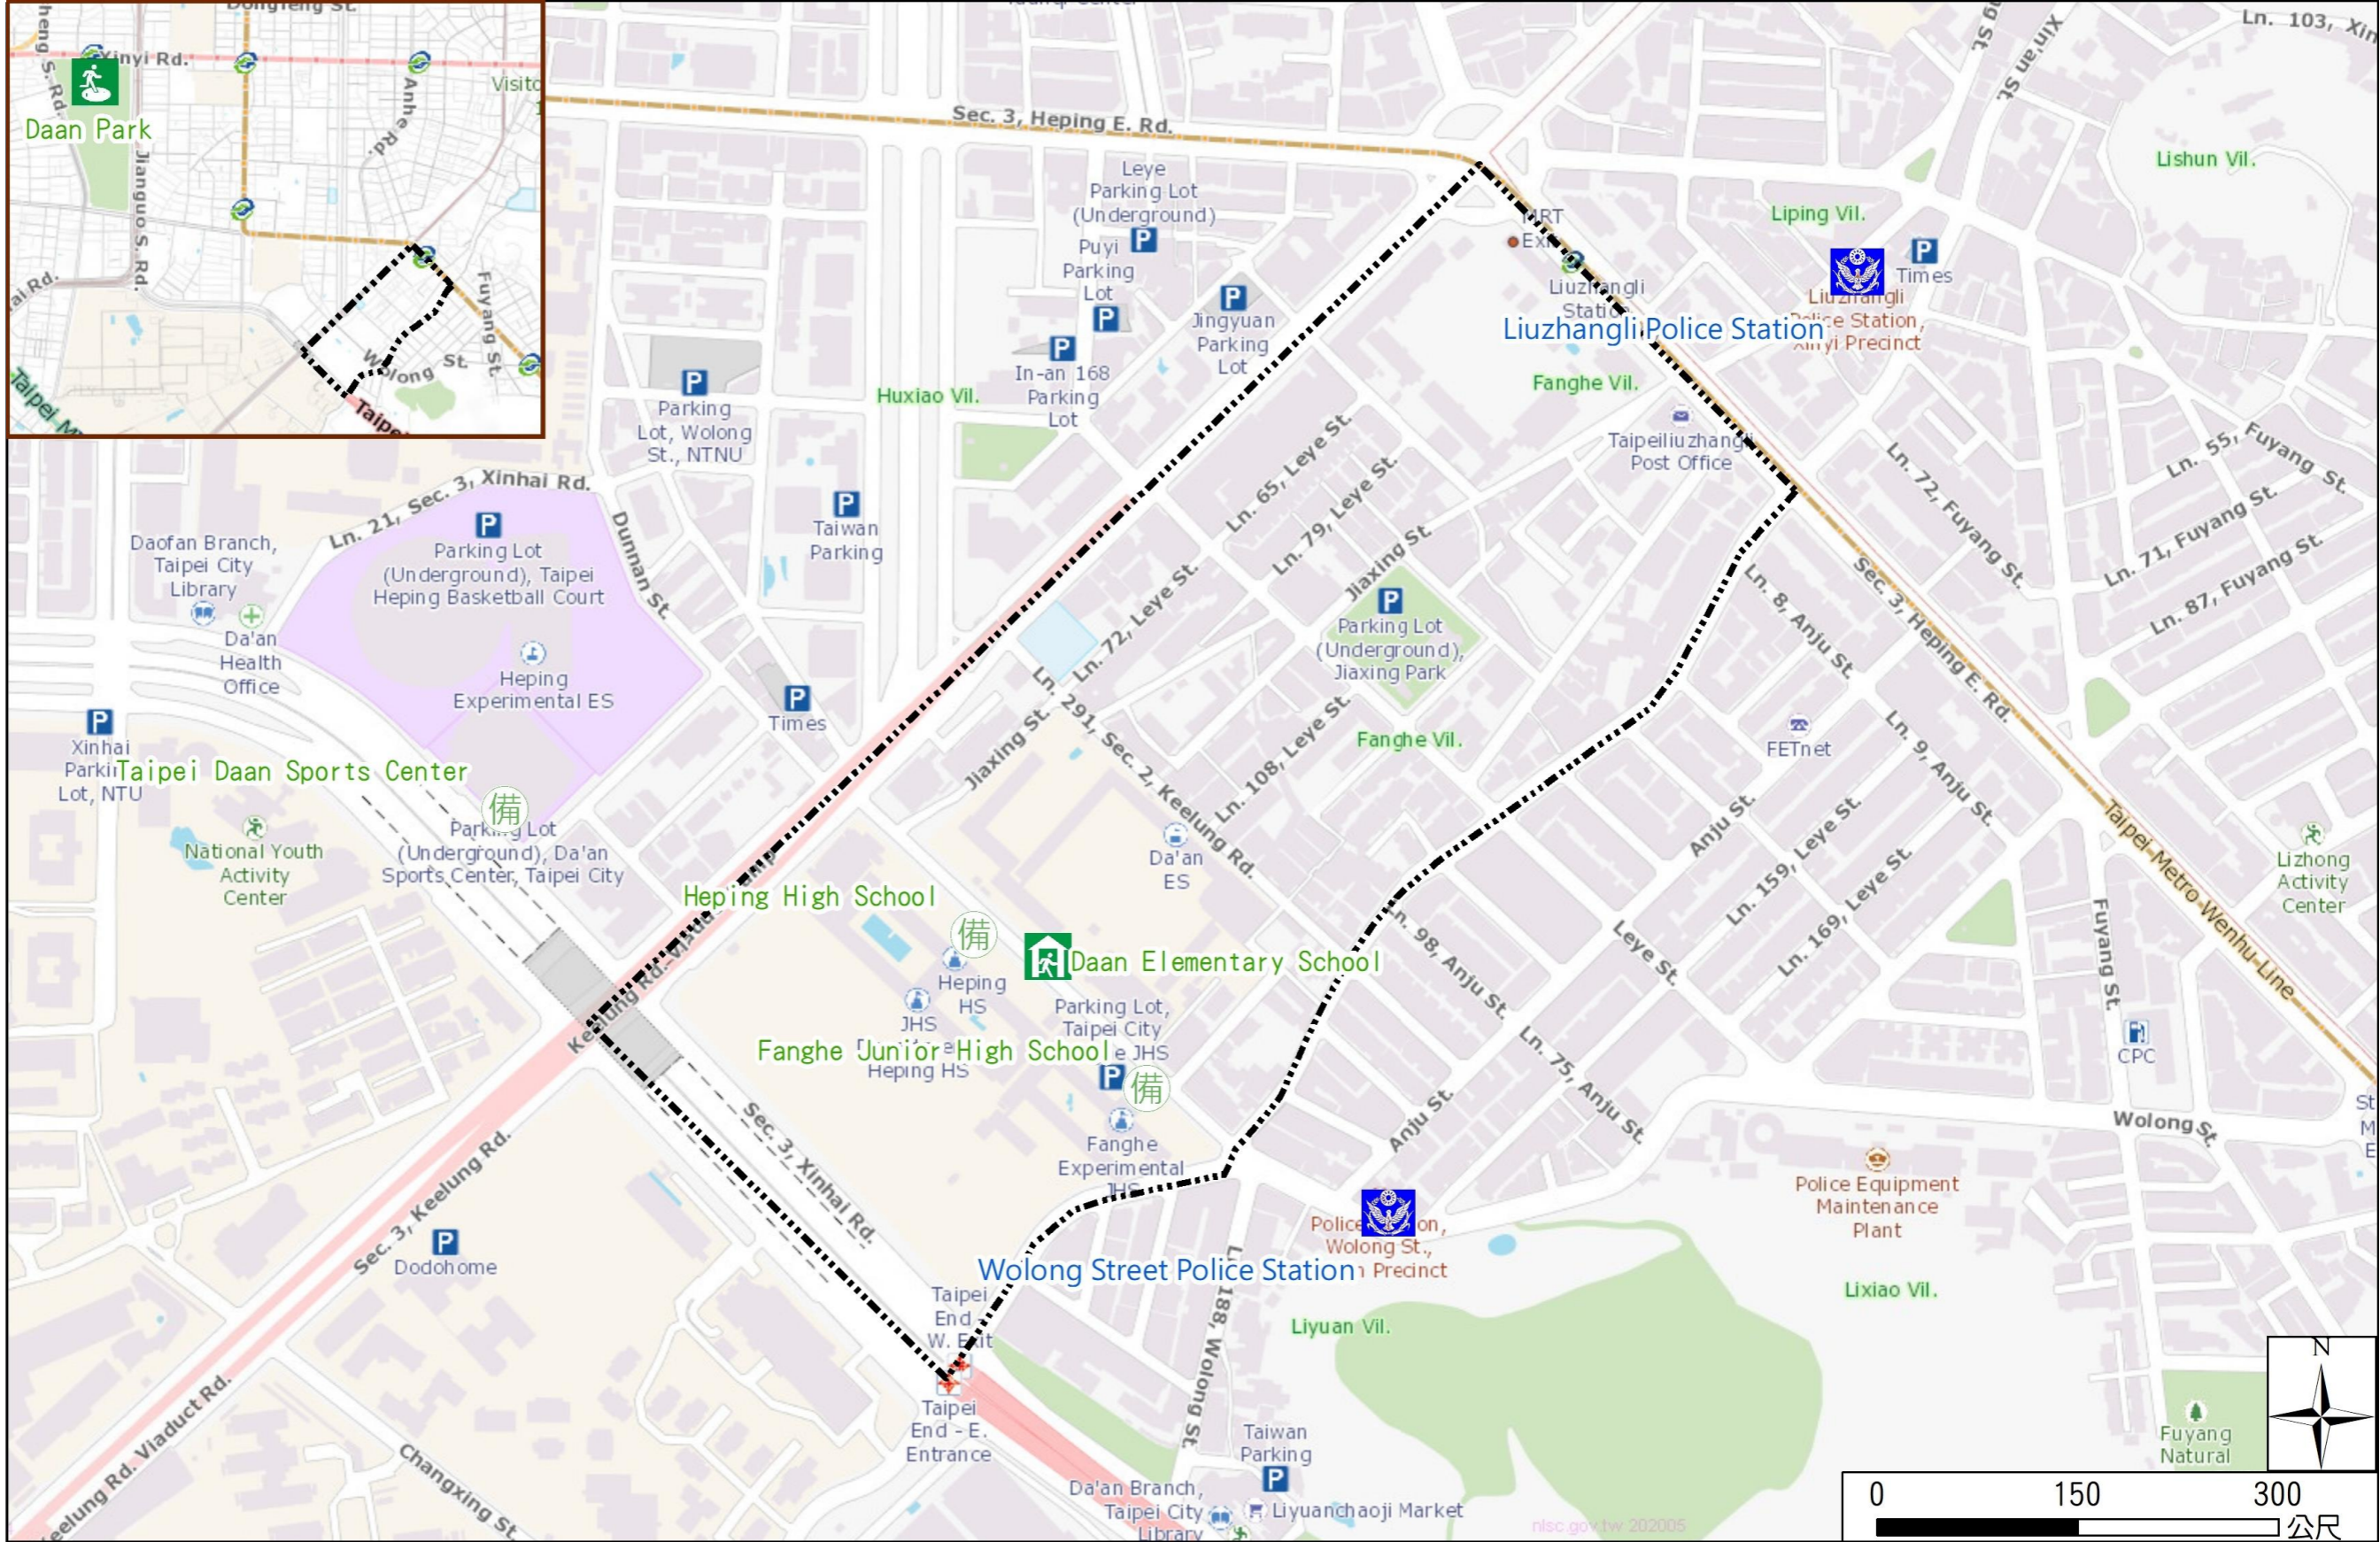

Fanghe Vil., Da'an Dist., Taipei City Evacuation Map

Emergency notification

Taipei Citizen Hotline : 1999
Fire Department Tel. : 119
Police Department Tel. : 110
EOC of Da'an Dist.
Non-emergency number : 02-23511711
Emergency number : 02-66329119
Officer
Mobile : 0988-179844
Note: Please call this District's EOC to ensure that the evacuation shelter is open

Disaster Prevention Information Website

Taipei City Disaster Prevention Information Website

Evacuation Principle

Flood: Vertical evacuation or preventive evacuation
Earthquake :

More disaster prevention knowledge :
Taipei City Disaster Prevention Guide

Evacuation Shelter

Name	Daan Park Shelter for Earthquake
Address	No.32, Sec. 2, Xinsheng S. Rd.
Capacity	37949
Contact number	02-23032451
Name	Daan Elementary School (School for Priority Shelter) Shelter for Flood
Address	No. 129, Wolong St.
Capacity	152
Contact number	02-27322332#832
Name	Heping High School
Address	No. 100, Wolong St.
Capacity	300
Contact number	02-27324300#154
Name	Fanghe Junior High School
Address	No. 170, Wolong St.
Capacity	50
Contact number	02-27321961#501

Legend 圖例	里界 Village Boundary	避難收容處所 Evacuation Shelter	防救災單位 Disaster Rescue Resources	重要地標 Landmark
	里界 Village Boundary	室內避難收容處所(優先安置學校) Indoor Evacuation Shelter (School for Priority Shelter) 室外避難收容處所(防災公園) Outdoor Evacuation Shelter (Disaster Prevention Park) 避難收容處所(備用) Evacuation Shelter (Backup)	警察單位 Police Department 消防單位 Fire Department 急救責任醫院 Designated Hospital (Emergency Medical Treatment)	直升機起降場 Helipad 重要地標 Landmark