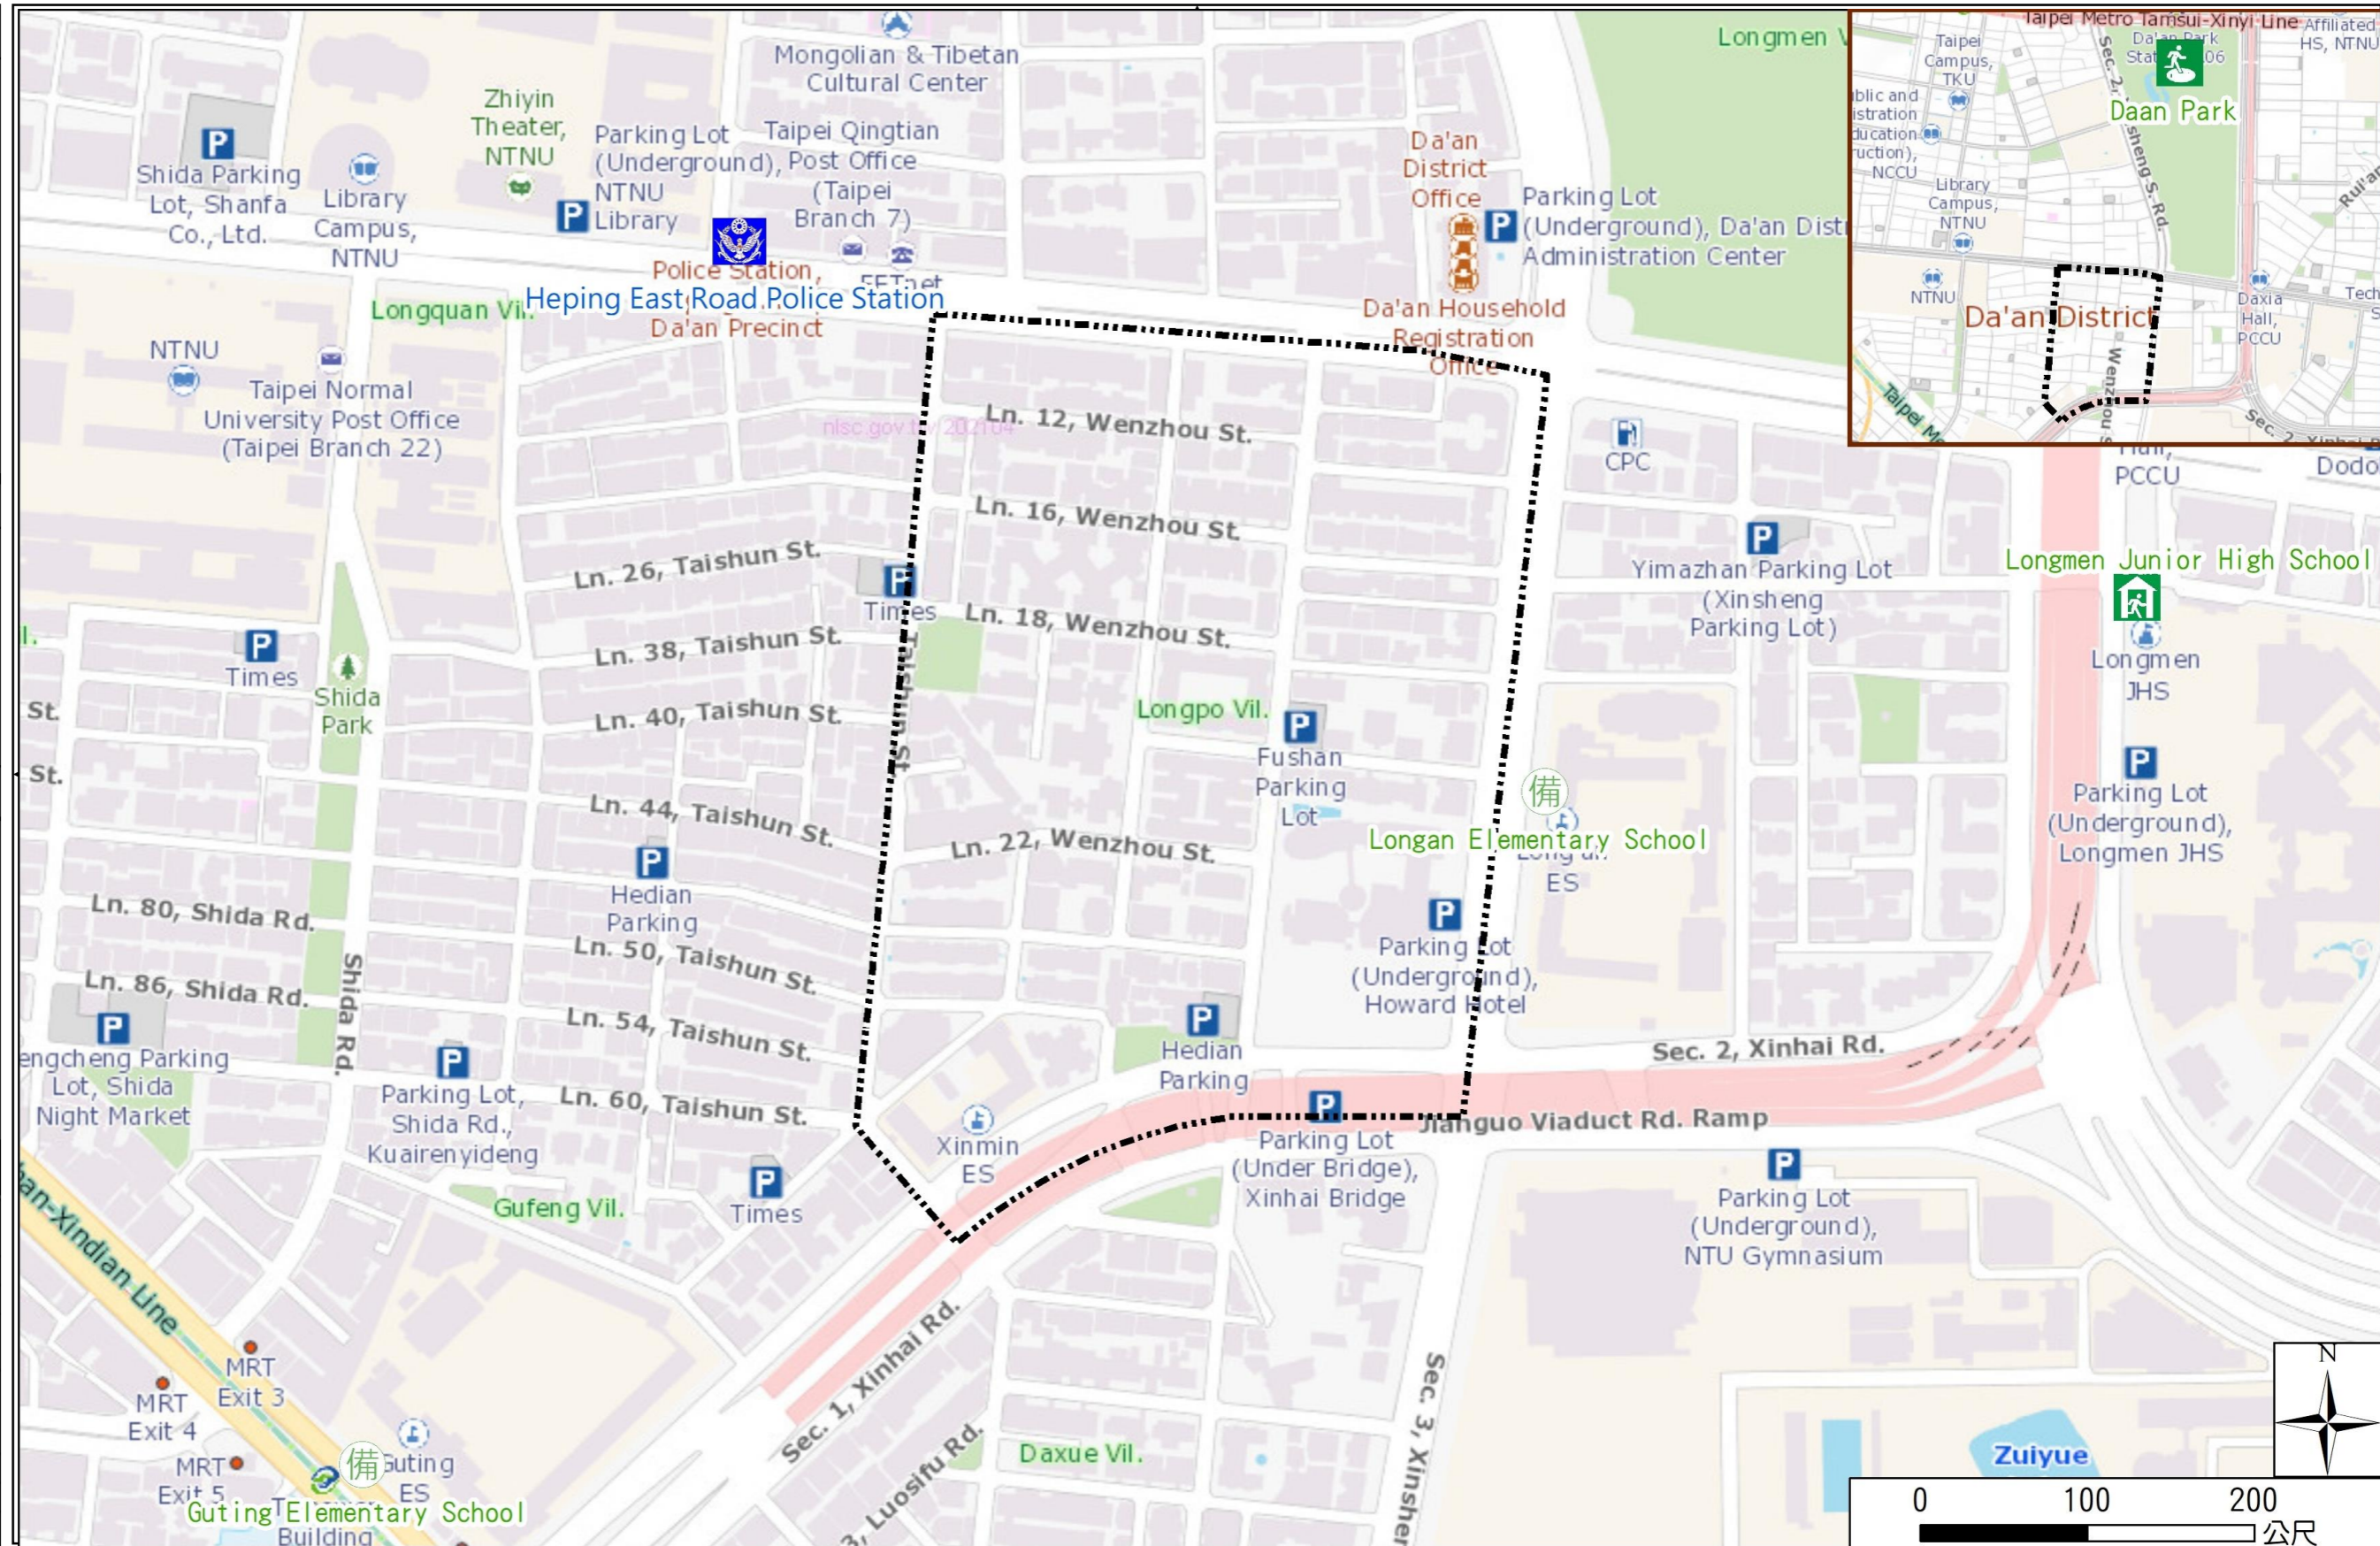

Longpo Vil., Da'an Dist., Taipei City Evacuation Map

Emergency notification

Taipei Citizen Hotline : 1999
Fire Department Tel. : 119
Police Department Tel. : 110
EOC of Da'an Dist.
Non-emergency number : 02-23511711
Emergency number : 02-66329119
Officer
Mobile : 0988-179814
Note: Please call this District's EOC to ensure that the evacuation shelter is open

Disaster Prevention Information Website

[Taipei City Disaster Prevention Information Website](#)

Evacuation Principle

Flood: Vertical evacuation or preventive evacuation
Earthquake :

More disaster prevention knowledge :
[Taipei City Disaster Prevention Guide](#)

Evacuation Shelter

Name	Daan Park Shelter for Earthquake
Address	No.32, Sec. 2, Xinsheng S. Rd.
Capacity	37949
Contact number	02-23032451
Name	Long Men Junior High School (School for Priority Shelter) Shelter for Earthquake
Address	No.269, Sec. 2, Chien-Kuo S. Rd.
Capacity	319
Contact number	02-27330299#1402
Name	Longan Elementary School
Address	No. 33, Sec. 3, Xinsheng S. Rd.
Capacity	31
Contact number	02-23632077#730
Name	Guting Elementary School
Address	No. 201, Sec. 3, Roosevelt Rd.
Capacity	200
Contact number	02-23639795#832

Legend 圖例

里界 Village Boundary	避難收容處所 Evacuation Shelter	防救災單位 Disaster Rescue Resources	重要地標 Landmark
里界 Village Boundary	室內避難收容處所(優先安置學校) Indoor Evacuation Shelter (School for Priority Shelter) 室外避難收容處所(防災公園) Outdoor Evacuation Shelter (Disaster Prevention Park) 避難收容處所(備用) Evacuation Shelter (Backup)	警察單位 Police Department 消防單位 Fire Department 急救責任醫院 Designated Hospital (Emergency Medical Treatment)	重要地標 Landmark 直升機起降場 Helipad