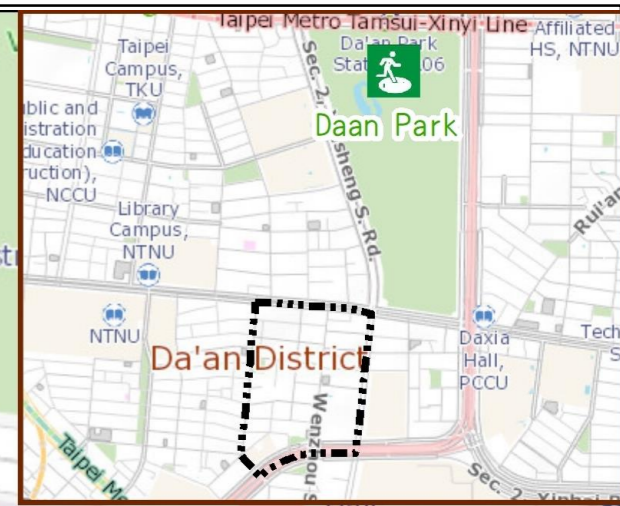

Evacuation Shelter

Name	Daan Park Shelter for Earthquake
Address	No.32, Sec. 2, Xinsheng S. Rd.
Capacity	37949
Contact number	02-23032451
Name	Long Men Junior High School (School for Priority Shelter) Shelter for Earthquake
Address	No.269, Sec. 2, Chien-Kuo S. Rd.
Capacity	319
Contact number	02-27330299#1402
Name	Longan Elementary School
Address	No. 33, Sec. 3, Xinsheng S. Rd.
Capacity	31
Contact number	02-23632077#730
Name	Guting Elementary School
Address	No. 201, Sec. 3, Roosevelt Rd.
Capacity	200
Contact number	02-23639795#832