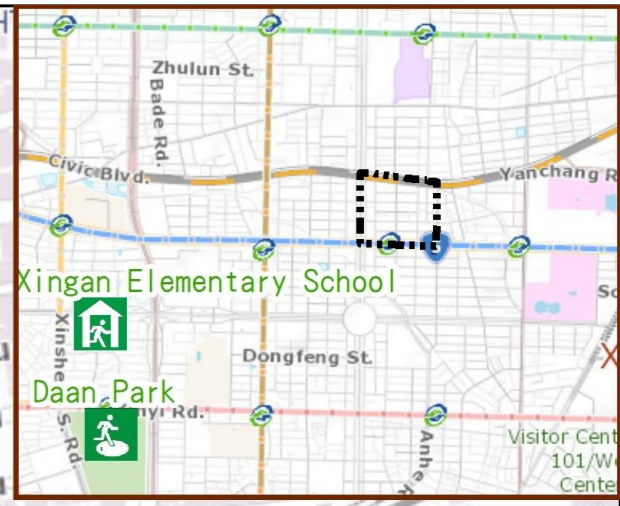

Evacuation Shelter

Name	Daan Park Shelter for Earthquake
Address	No.32, Sec. 2, Xinsheng S. Rd.
Capacity	37949
Contact number	02-23032451
Name	Xingan Elementary School (School for Priority Shelter) Shelter for Earthquake
Address	No. 22, Sec. 3, Ren' ai Rd.
Capacity	183
Contact number	02-27074191#3301
Name	Renai Junior High School
Address	No. 130, Sec. 4, Ren' ai Rd.
Capacity	125
Contact number	02-23255823#1102
Name	Huaisheng Junior High School
Address	No. 30, Ln. 248, Sec. 3, Zhongxiao E. Rd.
Capacity	167
Contact number	02-27215078#331