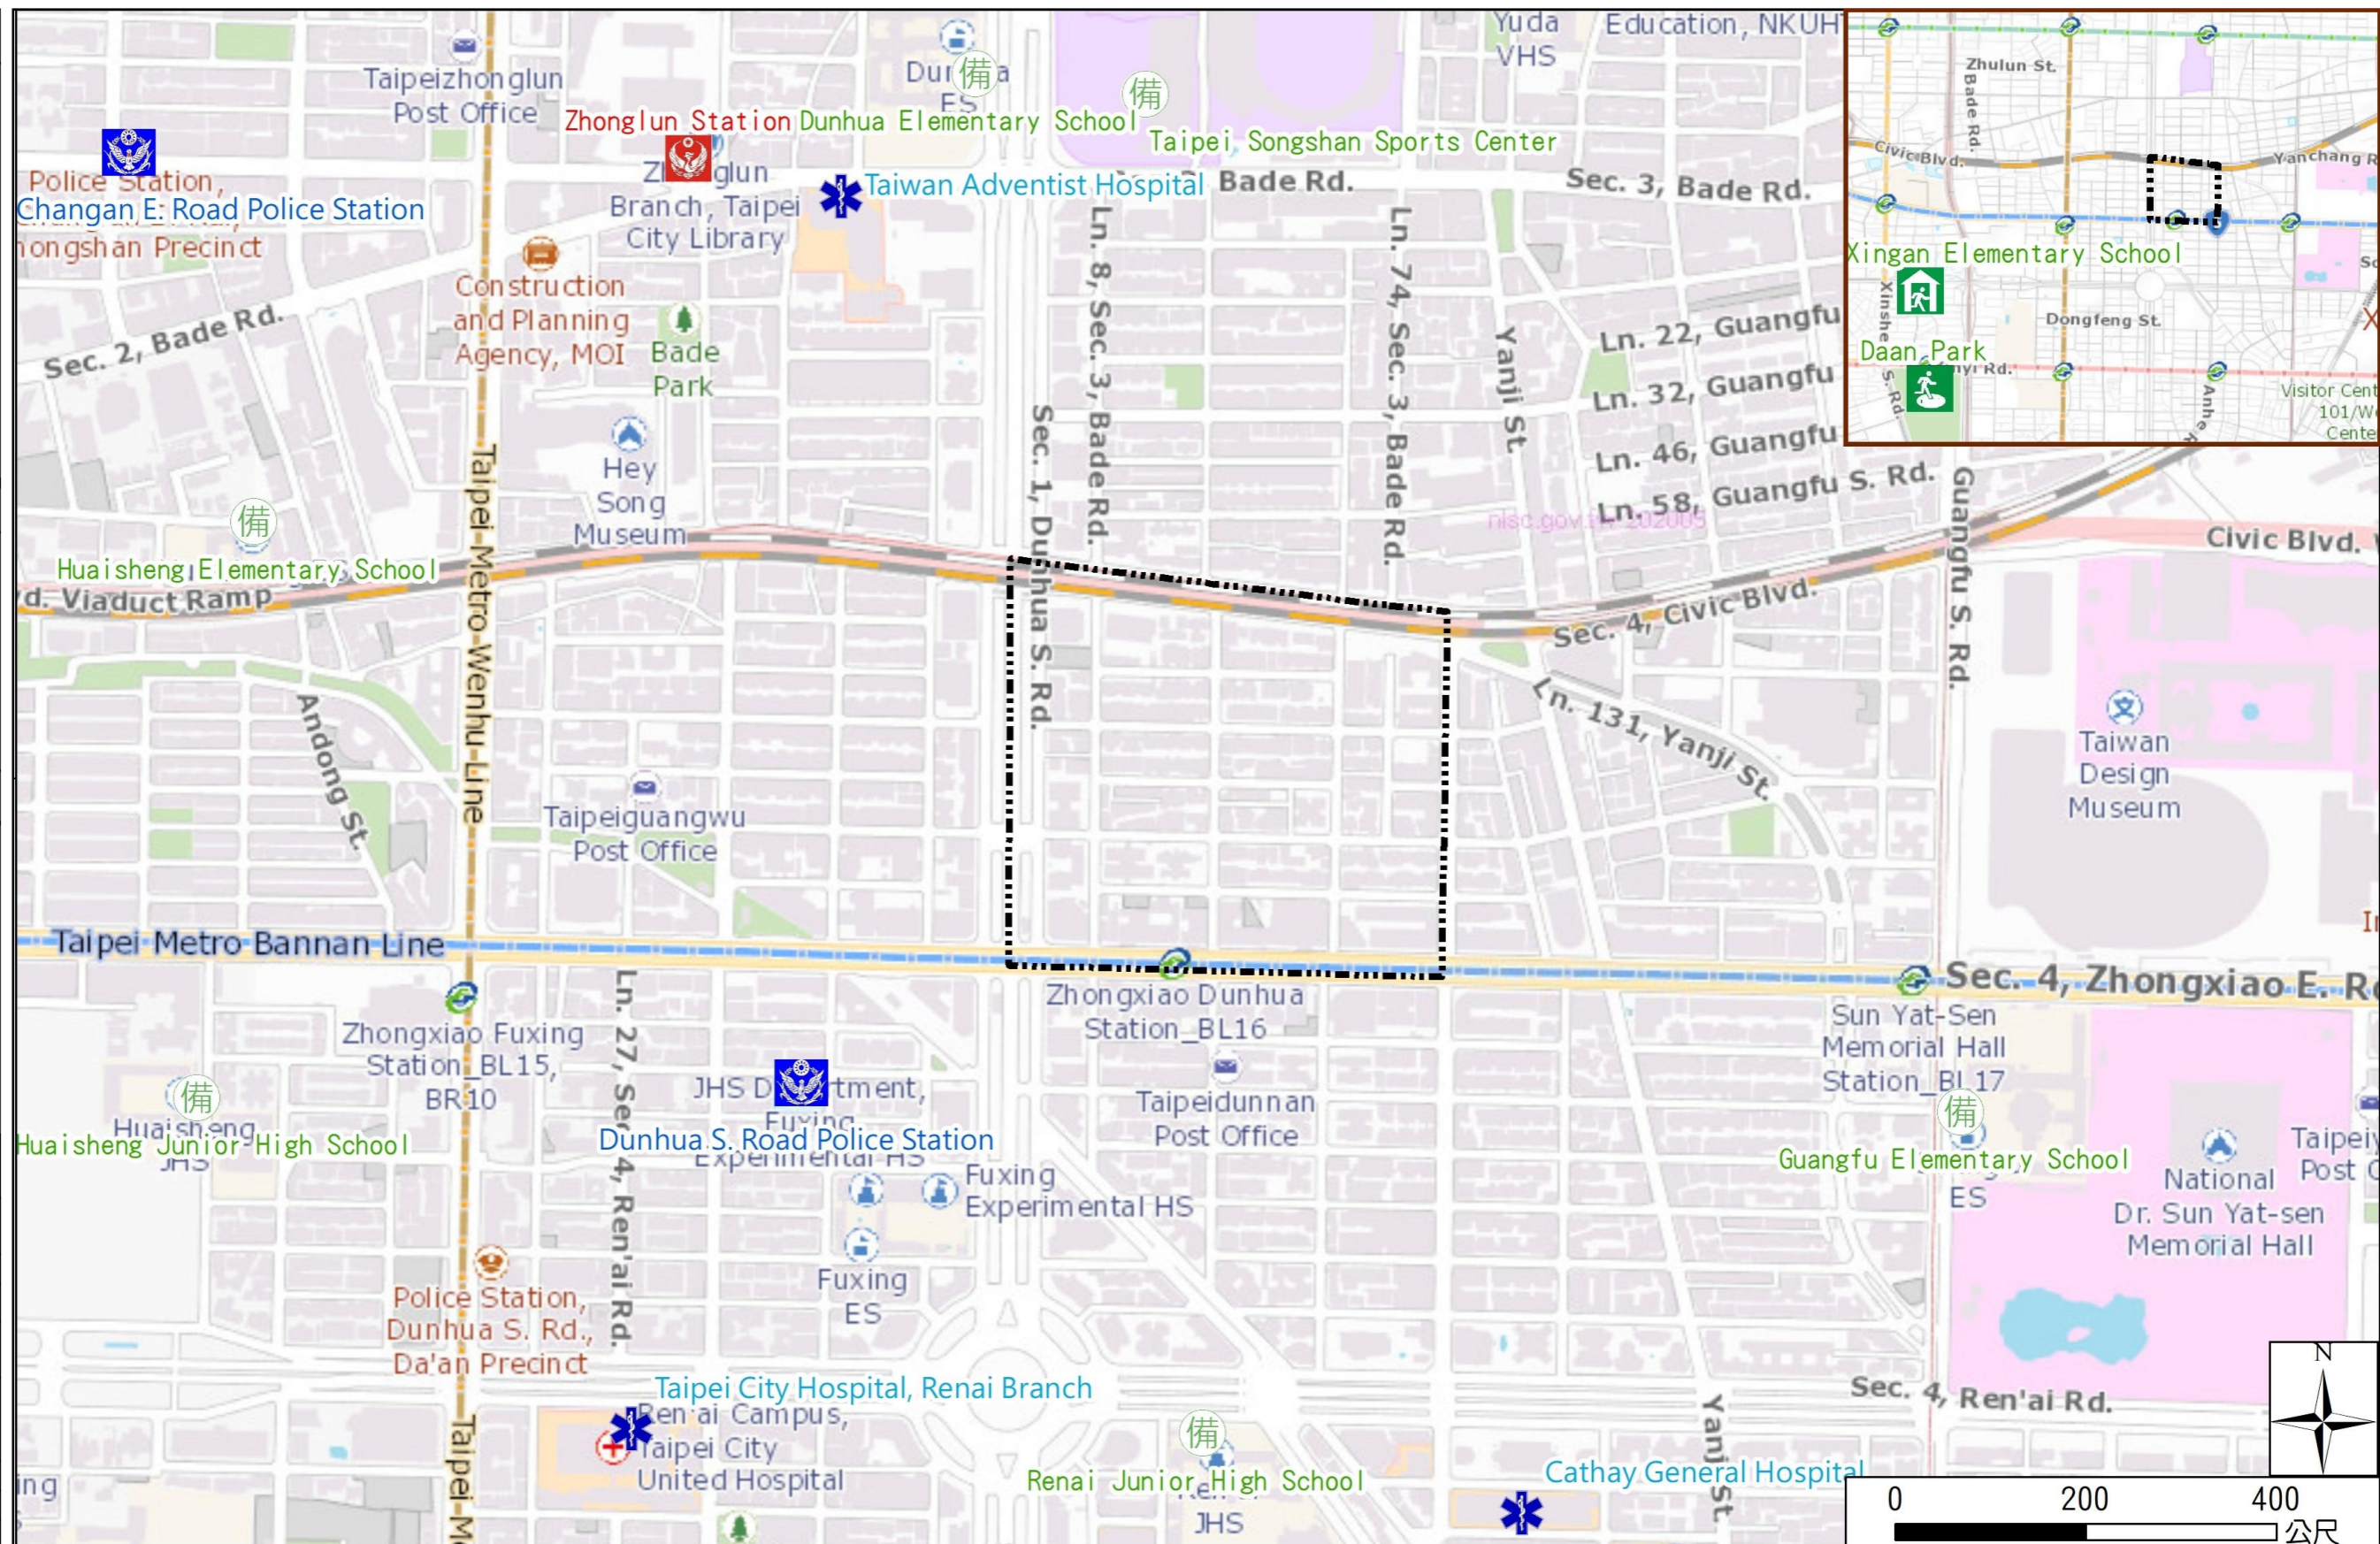

Jian 'an Vil., Da'an Dist., Taipei City Evacuation Map

Emergency notification

Taipei Citizen Hotline : 1999
Fire Department Tel. : 119
Police Department Tel. : 110
EOC of Da'an Dist.
Non-emergency number : 02-23511711
Emergency number : 02-66329119
Officer
Mobile : 0988-179848
Note: Please call this District's EOC to ensure that the evacuation shelter is open

Disaster Prevention Information Website

Taipei of Disaster Prevention

Evacuation Principle

Flood: Vertical evacuation or preventive evacuation
Earthquake :

More disaster prevention knowledge
Disaster Preparedness Taipei

Evacuation Shelter

Name	Daan Park Shelter for Earthquake
Address	No.32, Sec. 2, Xinsheng S. Rd.
Capacity	37949
Contact number	02-23032451
Name	Xingan Elementary School (School for Priority Shelter) Shelter for Earthquake
Address	No. 22, Sec. 3, Ren' ai Rd.
Capacity	183
Contact number	02-27074191#3301
Name	Renai Junior High School
Address	No. 130, Sec. 4, Ren' ai Rd.
Capacity	125
Contact number	02-23255823#1102
Name	Huaisheng Junior High School
Address	No. 30, Ln. 248, Sec. 3, Zhongxiao E. Rd.
Capacity	167
Contact number	02-27215078#331

Legend 圖例	里界 Village Boundary	避難收容處所 Evacuation Shelter	防救災單位 Disaster Rescue Resources	重要地標 Landmark	
	里界 Village Boundary	室內避難收容處所(優先安置學校) Indoor Evacuation Shelter (School for Priority Shelter) 室外避難收容處所(防災公園) Outdoor Evacuation Shelter (Disaster Prevention Park) 避難收容處所(備用) Evacuation Shelter (Backup)	警察單位 Police Department 消防單位 Fire Department 急救責任醫院 Designated Hospital (Emergency Medical Treatment)	直升機起降場 Helipad	重要地標 Landmark