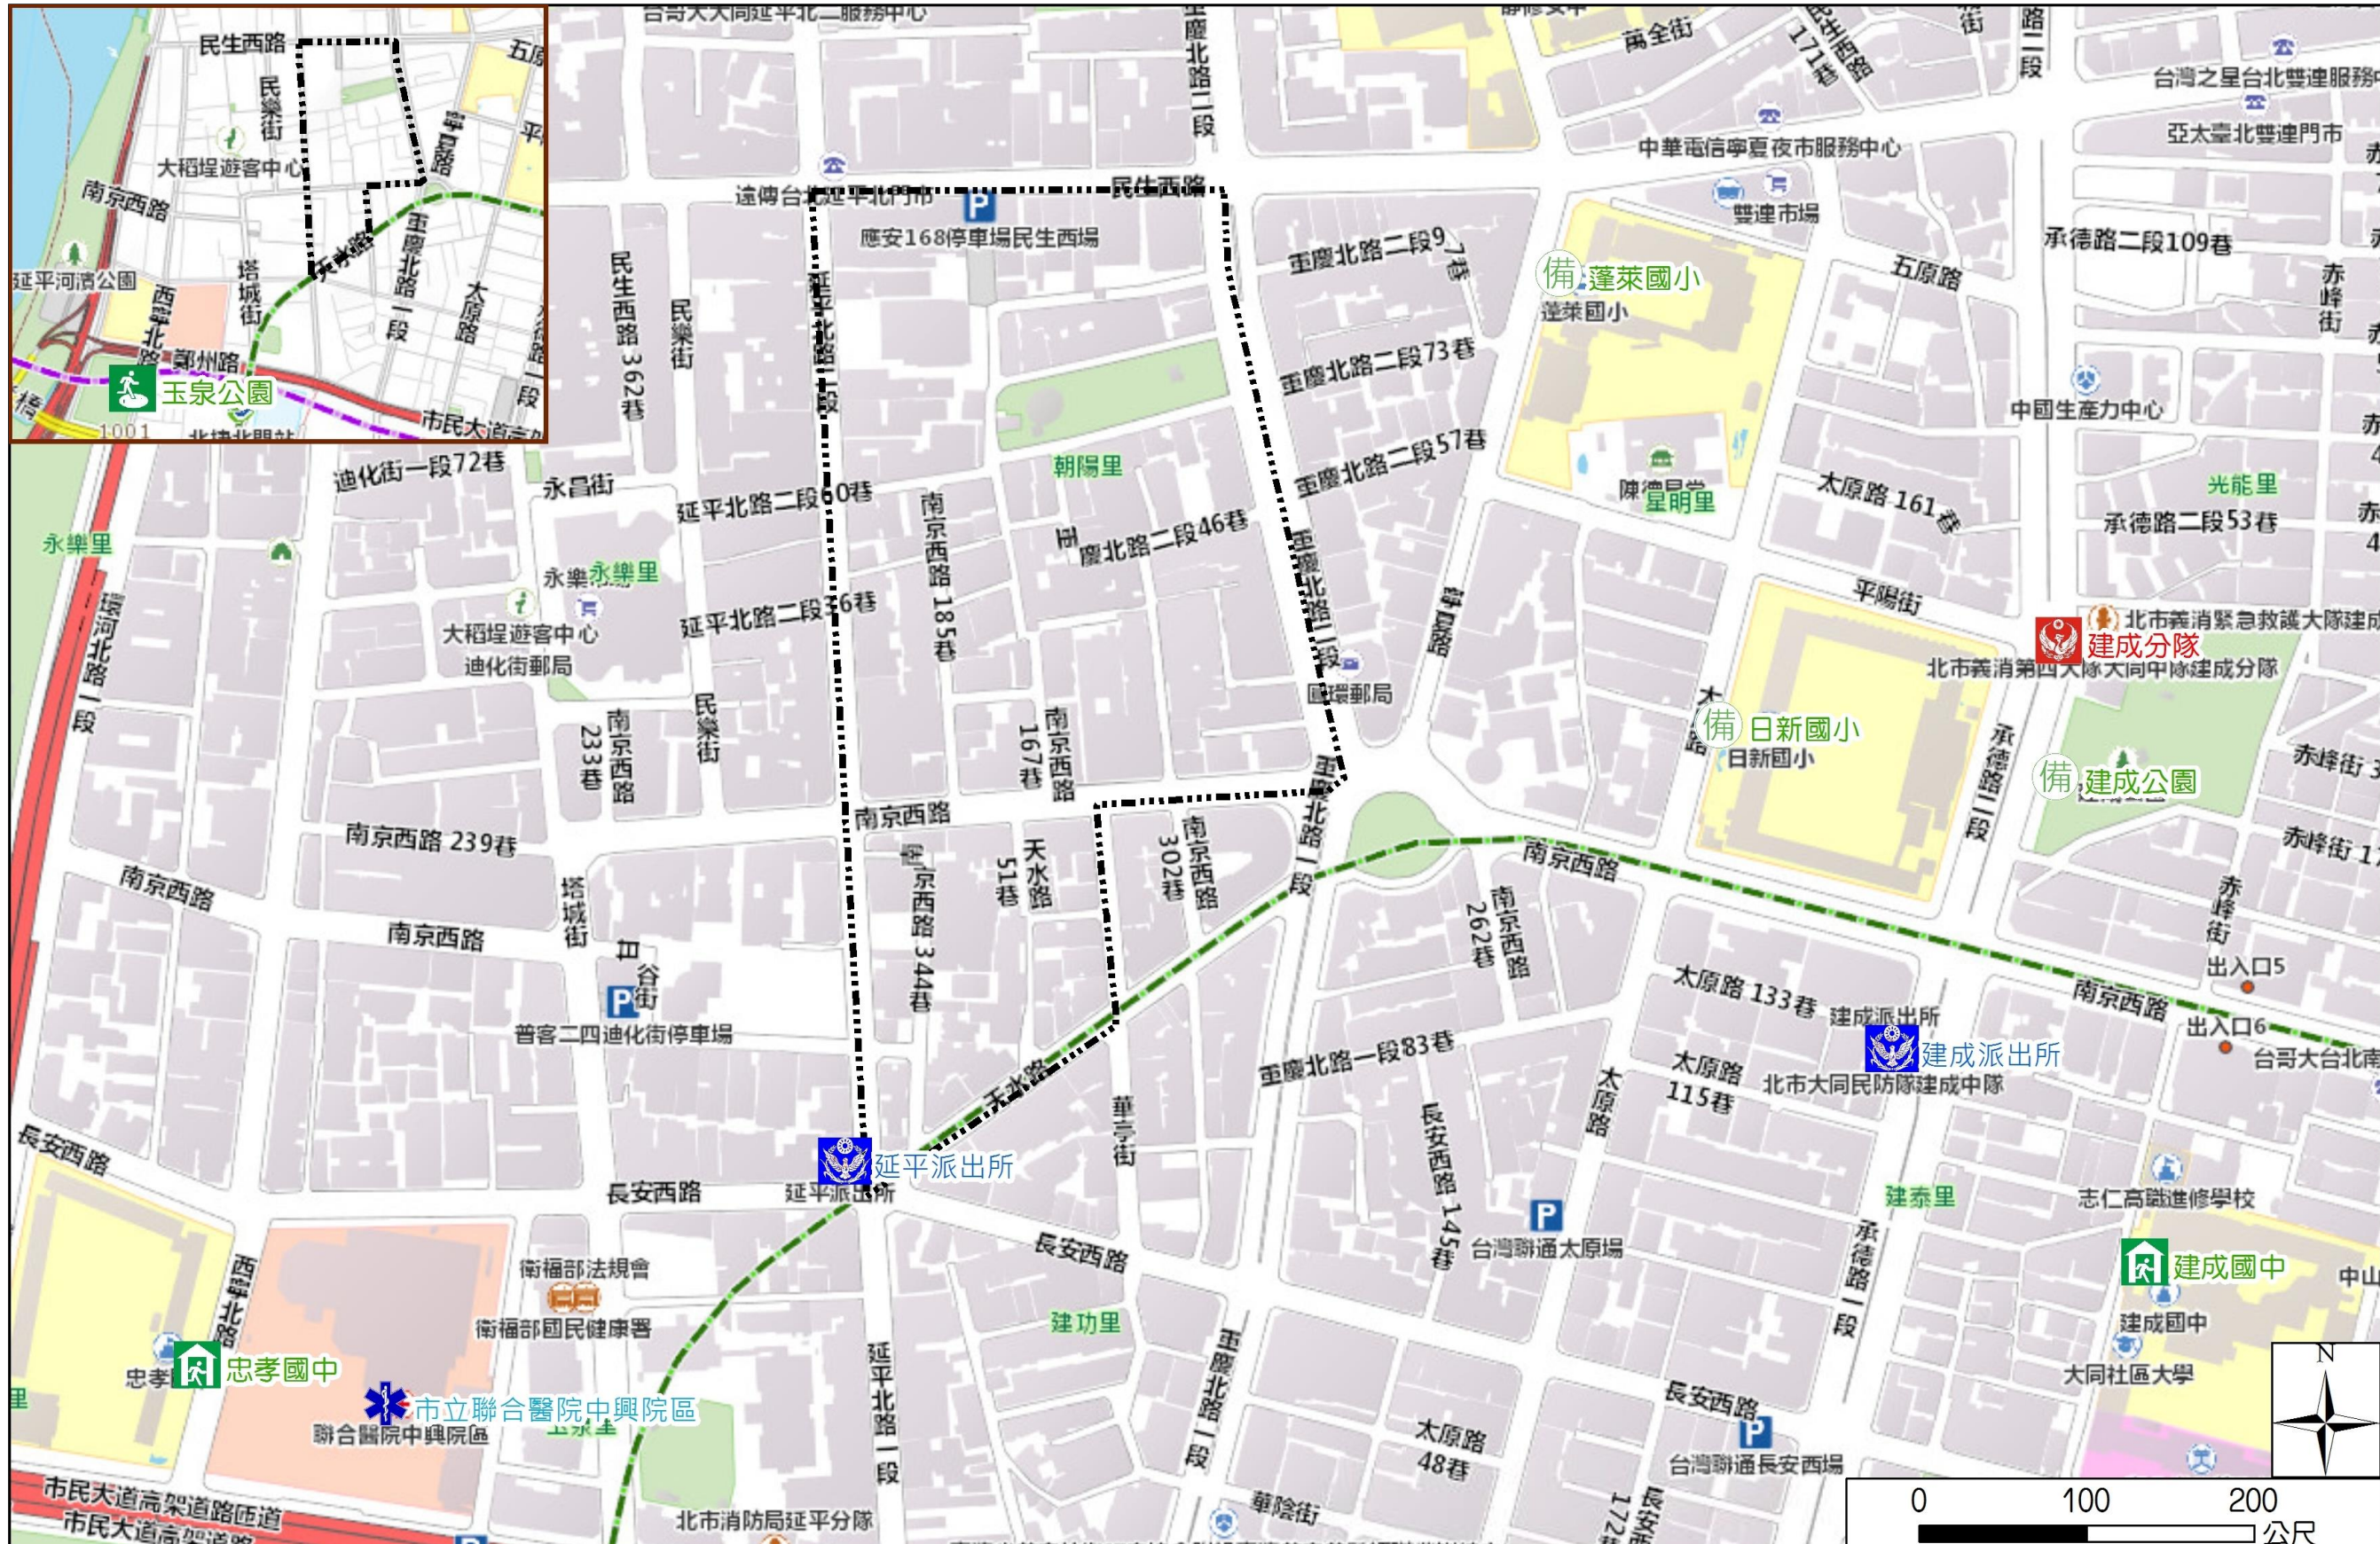

Chauyang Vil., Datong Dist., Taipei City Simple Evacuation Map

Disaster notification Unit

Taipei Citizen Hotline : 1999
 Fire Department Tel. : 119
 Police Department Tel. : 110
 EOC of Datong Dist.
 Non-emergency number :
 02-25975323
 Emergency number :
 02-66080119
 Officer
 Mobile : 0988-179-703
 Note: Please call this District's
 EOC to ensure that the evacuation
 shelter is open

Disaster Prevention Information Website

Taipei City Disaster Prevention Information Website

Knowledge of disaster prevention

Flood: Vertical evacuation or preventive evacuation
 Earthquake :

More disaster prevention knowledge :
 Taipei City Disaster Prevention Guide

Evacuation Shelter

Name	Yuquan Park Applicable to earthquake situations
Address	No.28, Xining N. Rd.
Capacity	1993
Contact number	02-25850192
Name	Zhongxiao Junior High School (School for Priority Shelter) Applicable to earthquake situations and flood situations
Address	No.32, Xining N. Rd.
Capacity	131
Contact number	02-25524890#71
Name	Jiancheng Junior High School (School for Priority Shelter) Applicable to earthquake situations
Address	No.37-1, Chang' an W. Rd.
Capacity	55
Contact number	02-25587042#650
Name	Penglai Elementary School
Address	No.35, Ningxia Rd.
Capacity	104
Contact number	02-25569835#500