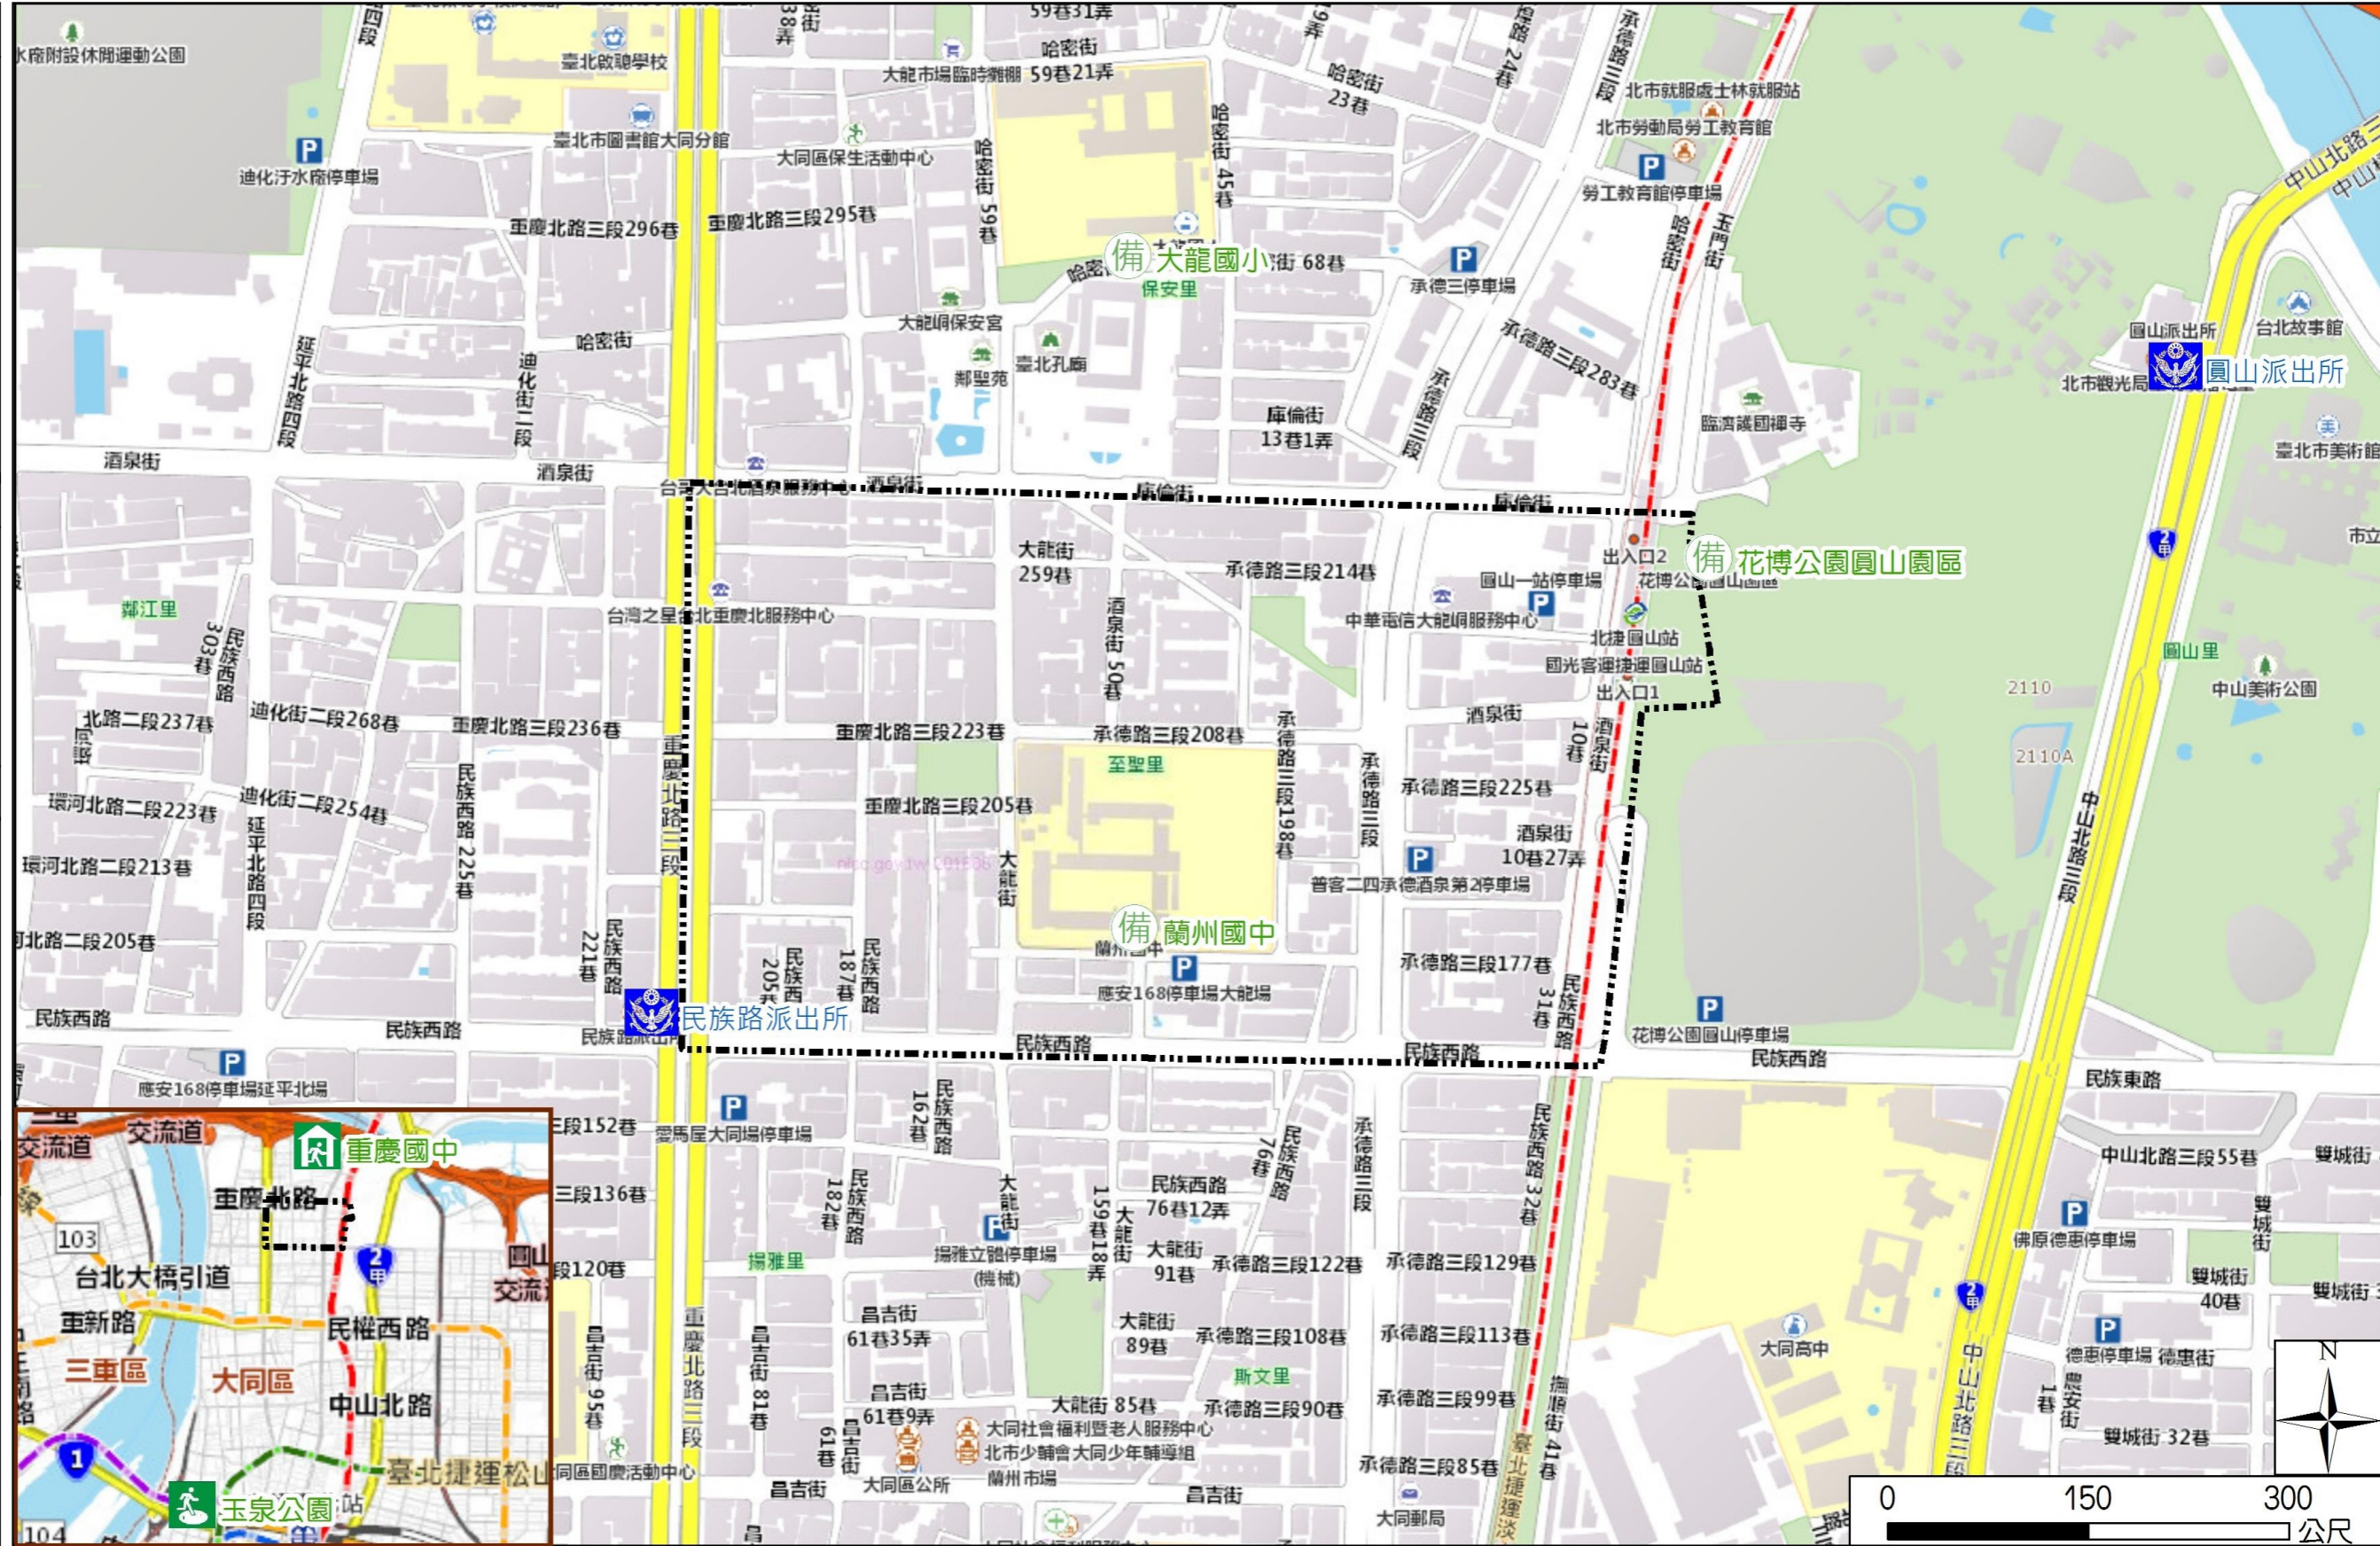

Zhisheng Vil., Datong District., Taipei City Simple Evacuation Map

Disaster notification Unit

Taipei Citizen Hotline : 1999
 Fire Department Tel. : 119
 Police Department Tel. : 110
 EOC of Datong Dist.
 Non-emergency number :
 02-25975323
 Emergency number :
 02-66080119
 Officer
 Mobile : 0988-179-701
 Note: Please call this District's
 EOC to ensure that the evacuation
 shelter is open

Evacuation Shelter

Name	Yuquan Park Applicable to earthquake situations
Address	No.28, Xining N. Rd.
Capacity	1993
Contact number	02-25850192
Name	Chongqing Junior High School (School for Priority Shelter) Applicable to flood situations and
Address	No.19, Dunhuang Rd.
Capacity	50
Contact number	02-25948631#240
Name	Lanzhou Junior High School
Address	No.1, Ln. 187, Dalong St.
Capacity	30
Contact number	02-25918269#200
Name	Dalong Elementary School
Address	No.47, Hami St.
Capacity	30
Contact number	02-25942635#838