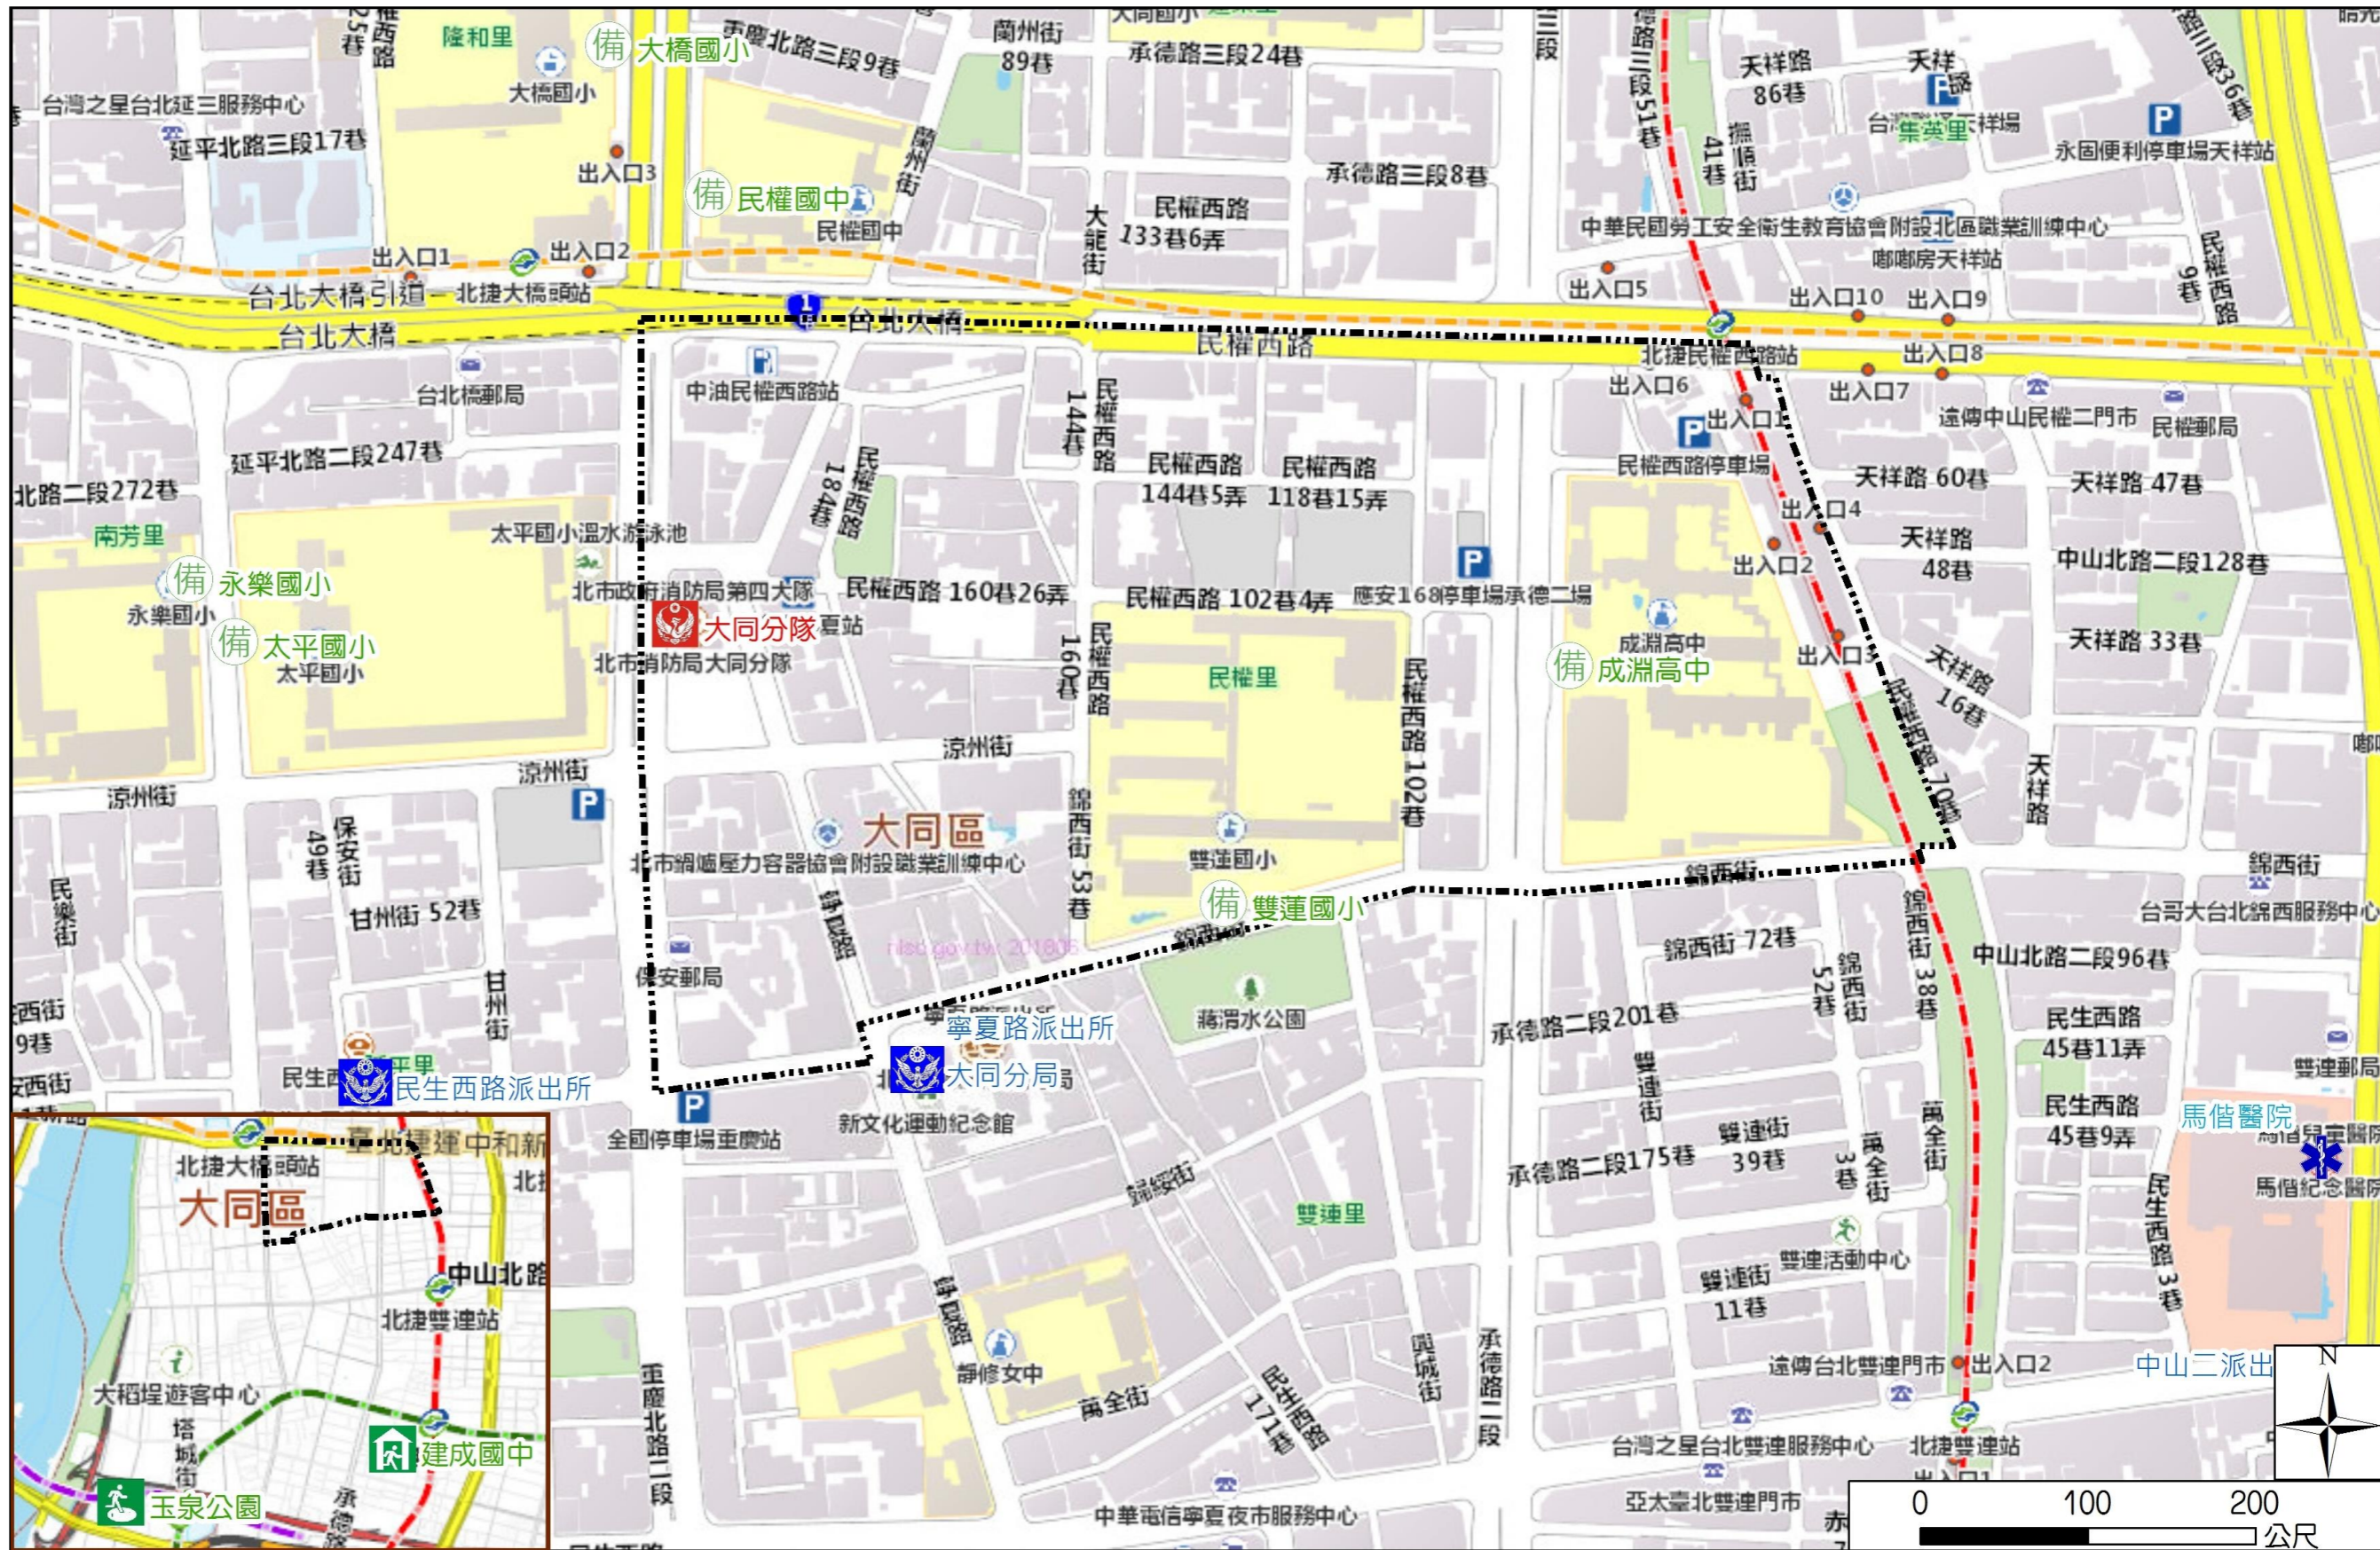

Minquan Vil., Datong Dist., Taipei City Simple Evacuation Map

Disaster notification Unit

Taipei Citizen Hotline : 1999
 Fire Department Tel. : 119
 Police Department Tel. : 110
 EOC of Datong Dist.
 Non-emergency number : 02-25975323
 Emergency number : 02-6806119
 Officer
 Mobilel : 0988-179-714
 Note: Please call this District's EOC to ensure that the evacuation shelter is open

Evacuation Shelter

Name	Yuquan Park Applicable to earthquake situations
Address	No.28, Xining N. Rd.
Capacity	1993
Contact	02-25850192
Name	Jiancheng Junior High School (School for Priority Shelter) Applicable to earthquake situations
Address	No.37-1, Chang' an W. Rd.
Capacity	55
Contact	02-25587042#650
Name	Shuanglian Elementary School
Address	No.51, Jinxi St.
Capacity	300
Contact	02-25570309#1031
Name	Chengyuan High School
Address	No.239, Sec. 2, Chengde Rd.
Capacity	75
Contact	02-25531969#150