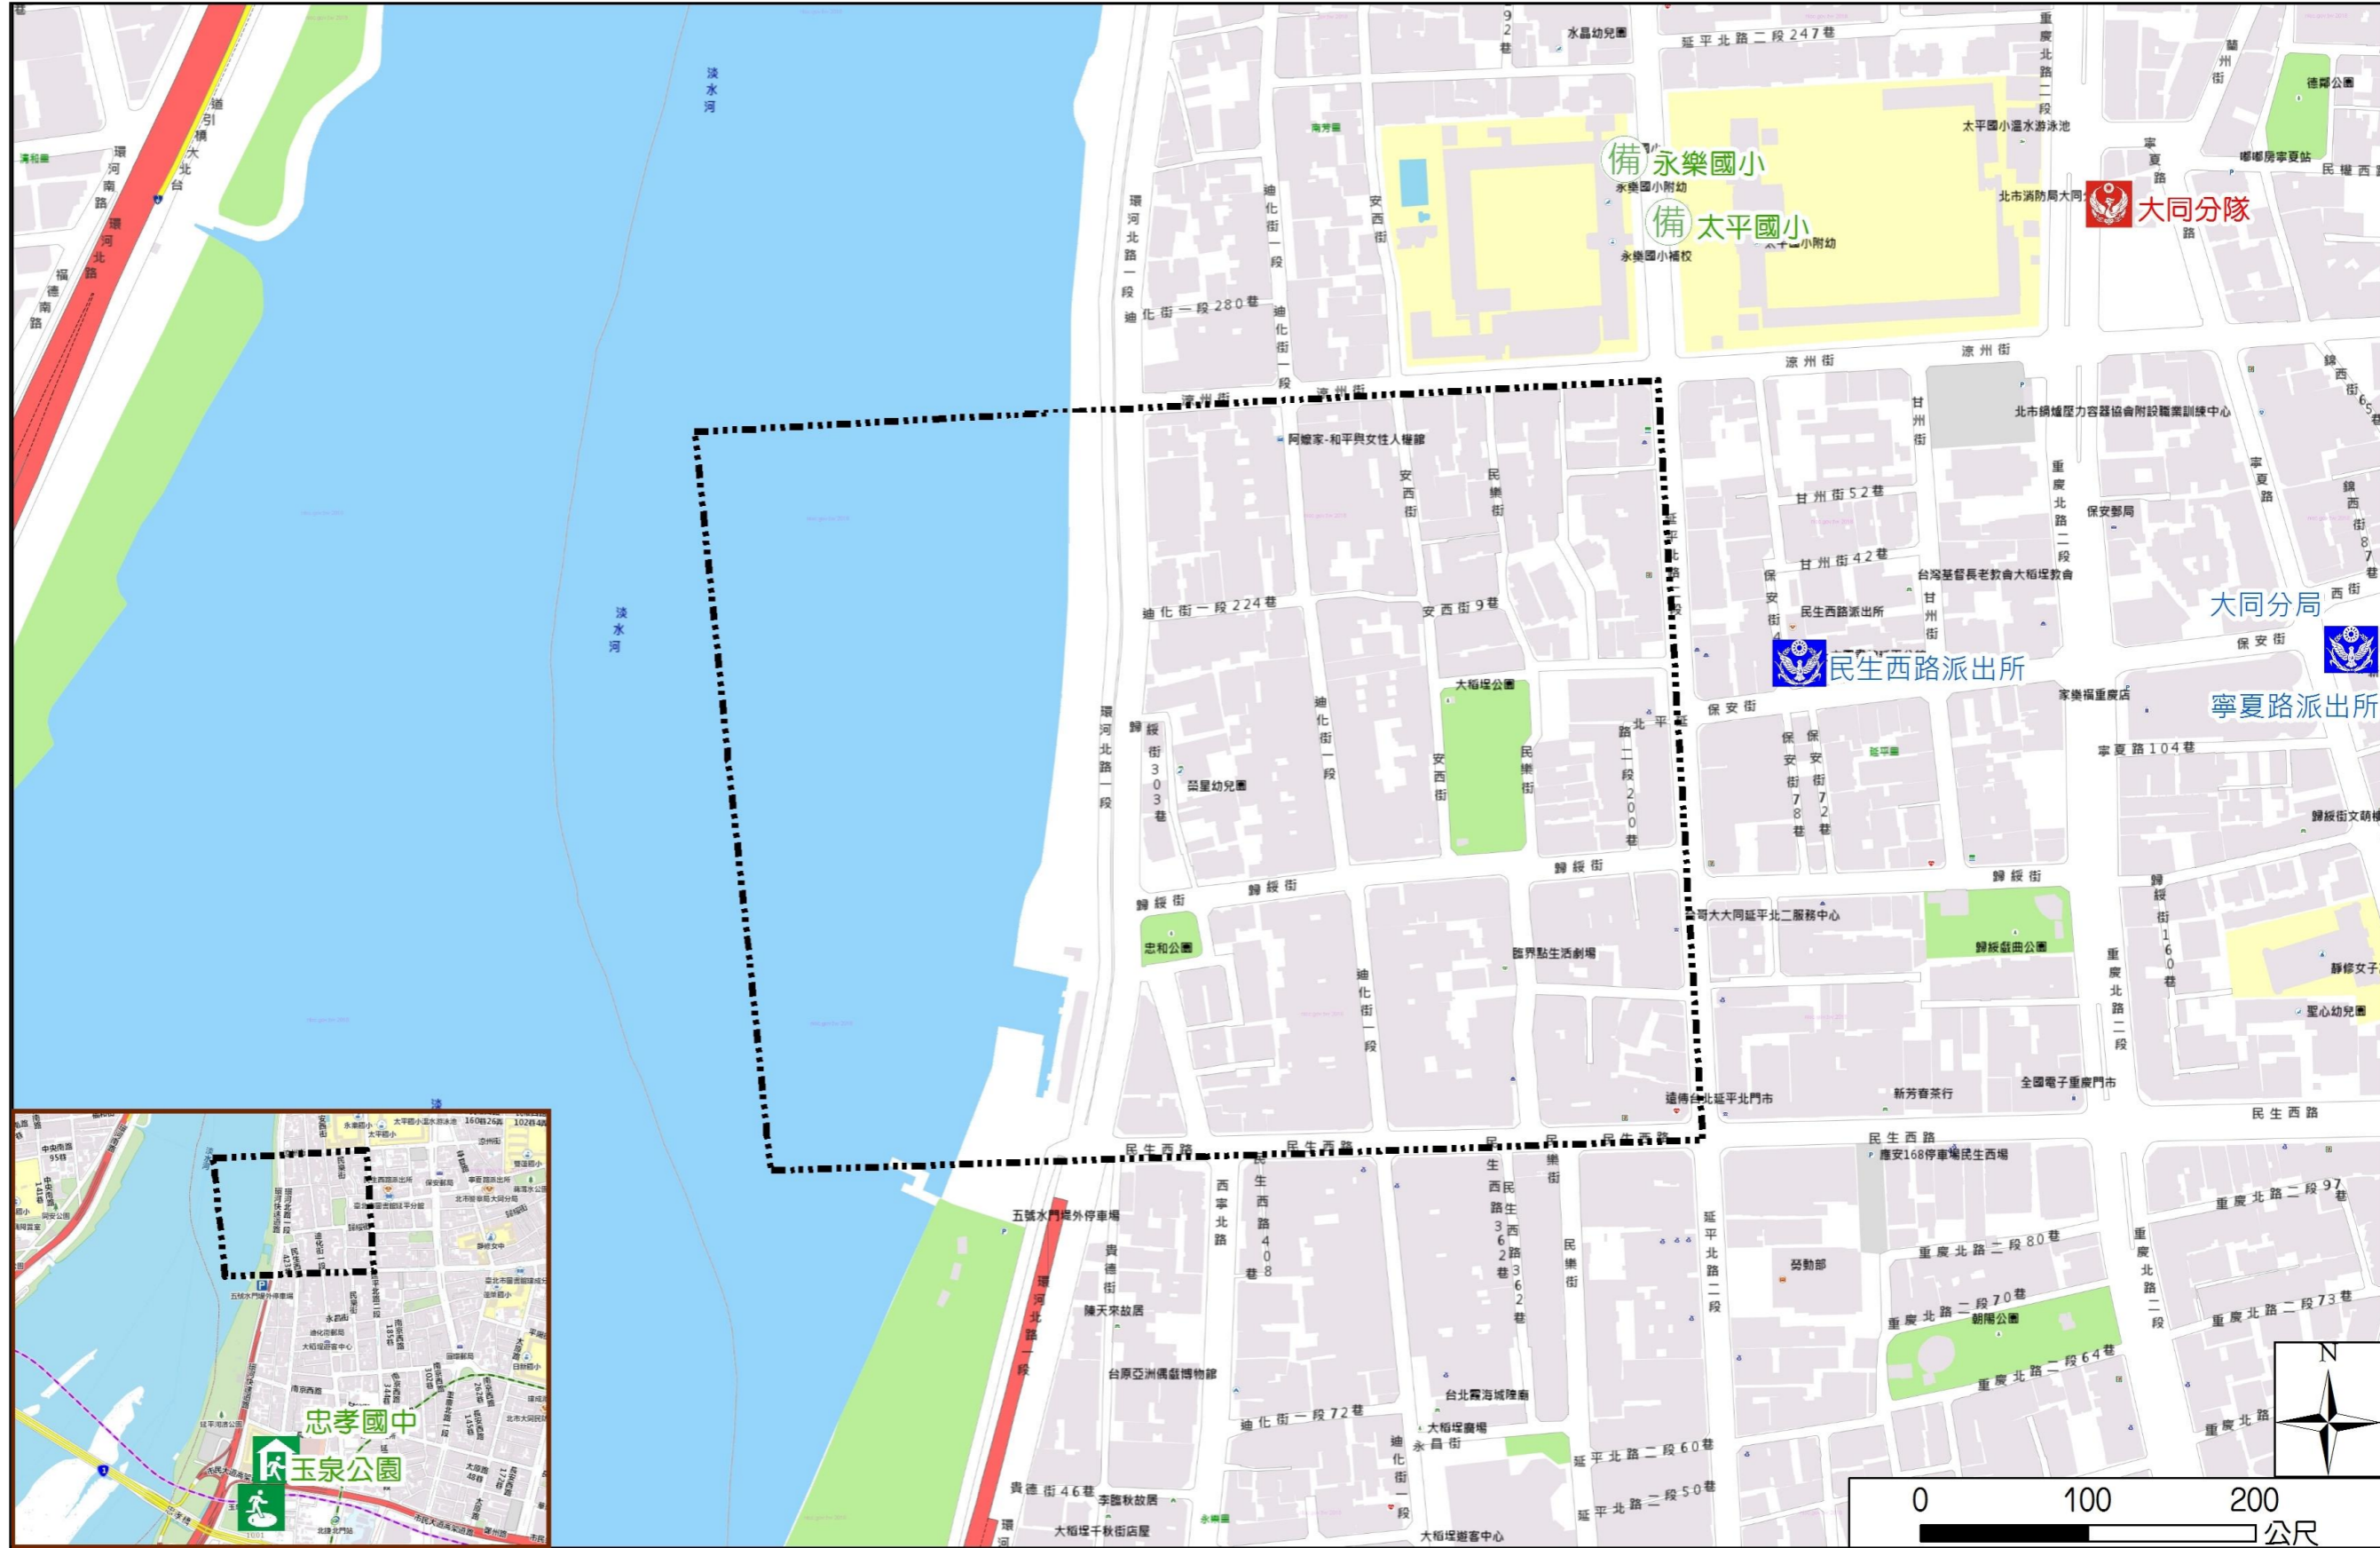

Dayou Vil., Datong Dist., Taipei City Simple Evacuation Map

Disaster notification Unit

Taipei Citizen Hotline : 1999
 Fire Department Tel. : 119
 Police Department Tel. : 110
 EOC of Datong Dist.
 Non-emergency number :
 02-25975323
 Emergency number :
 02-66080119
Officer
 Mobilel : 0988-179-704
 Note: Please call this District's
 EOC to ensure that the evacuation
 shelter is open

Disaster Prevention Information Website

Taipei City Disaster Prevention Information Website

Knowledge of disaster prevention

Flood: Vertical evacuation or preventive evacuation
 Earthquake :

More disaster prevention knowledge :
 Taipei City Disaster Prevention Guide

Evacuation Shelter

Name	Yuquan Park Applicable to earthquake situations
Address	No.28, Xining N. Rd.
Capacity	1993
Contact number	02-25850192
Name	Zhongxiao Junior High School (School for Priority Shelter) Applicable to earthquake situations and flood situations
Address	No.32, Xining N. Rd.
Capacity	131
Contact number	02-25524890#71
Name	Yongle Elementary School
Address	No.266, Sec. 2, Yanping N. Rd.
Capacity	50
Contact number	02-25534882#132
Name	Taiping Elementary School
Address	No.239, Sec. 2, Yanping N. Rd.
Capacity	50
Contact number	02-25532229#830