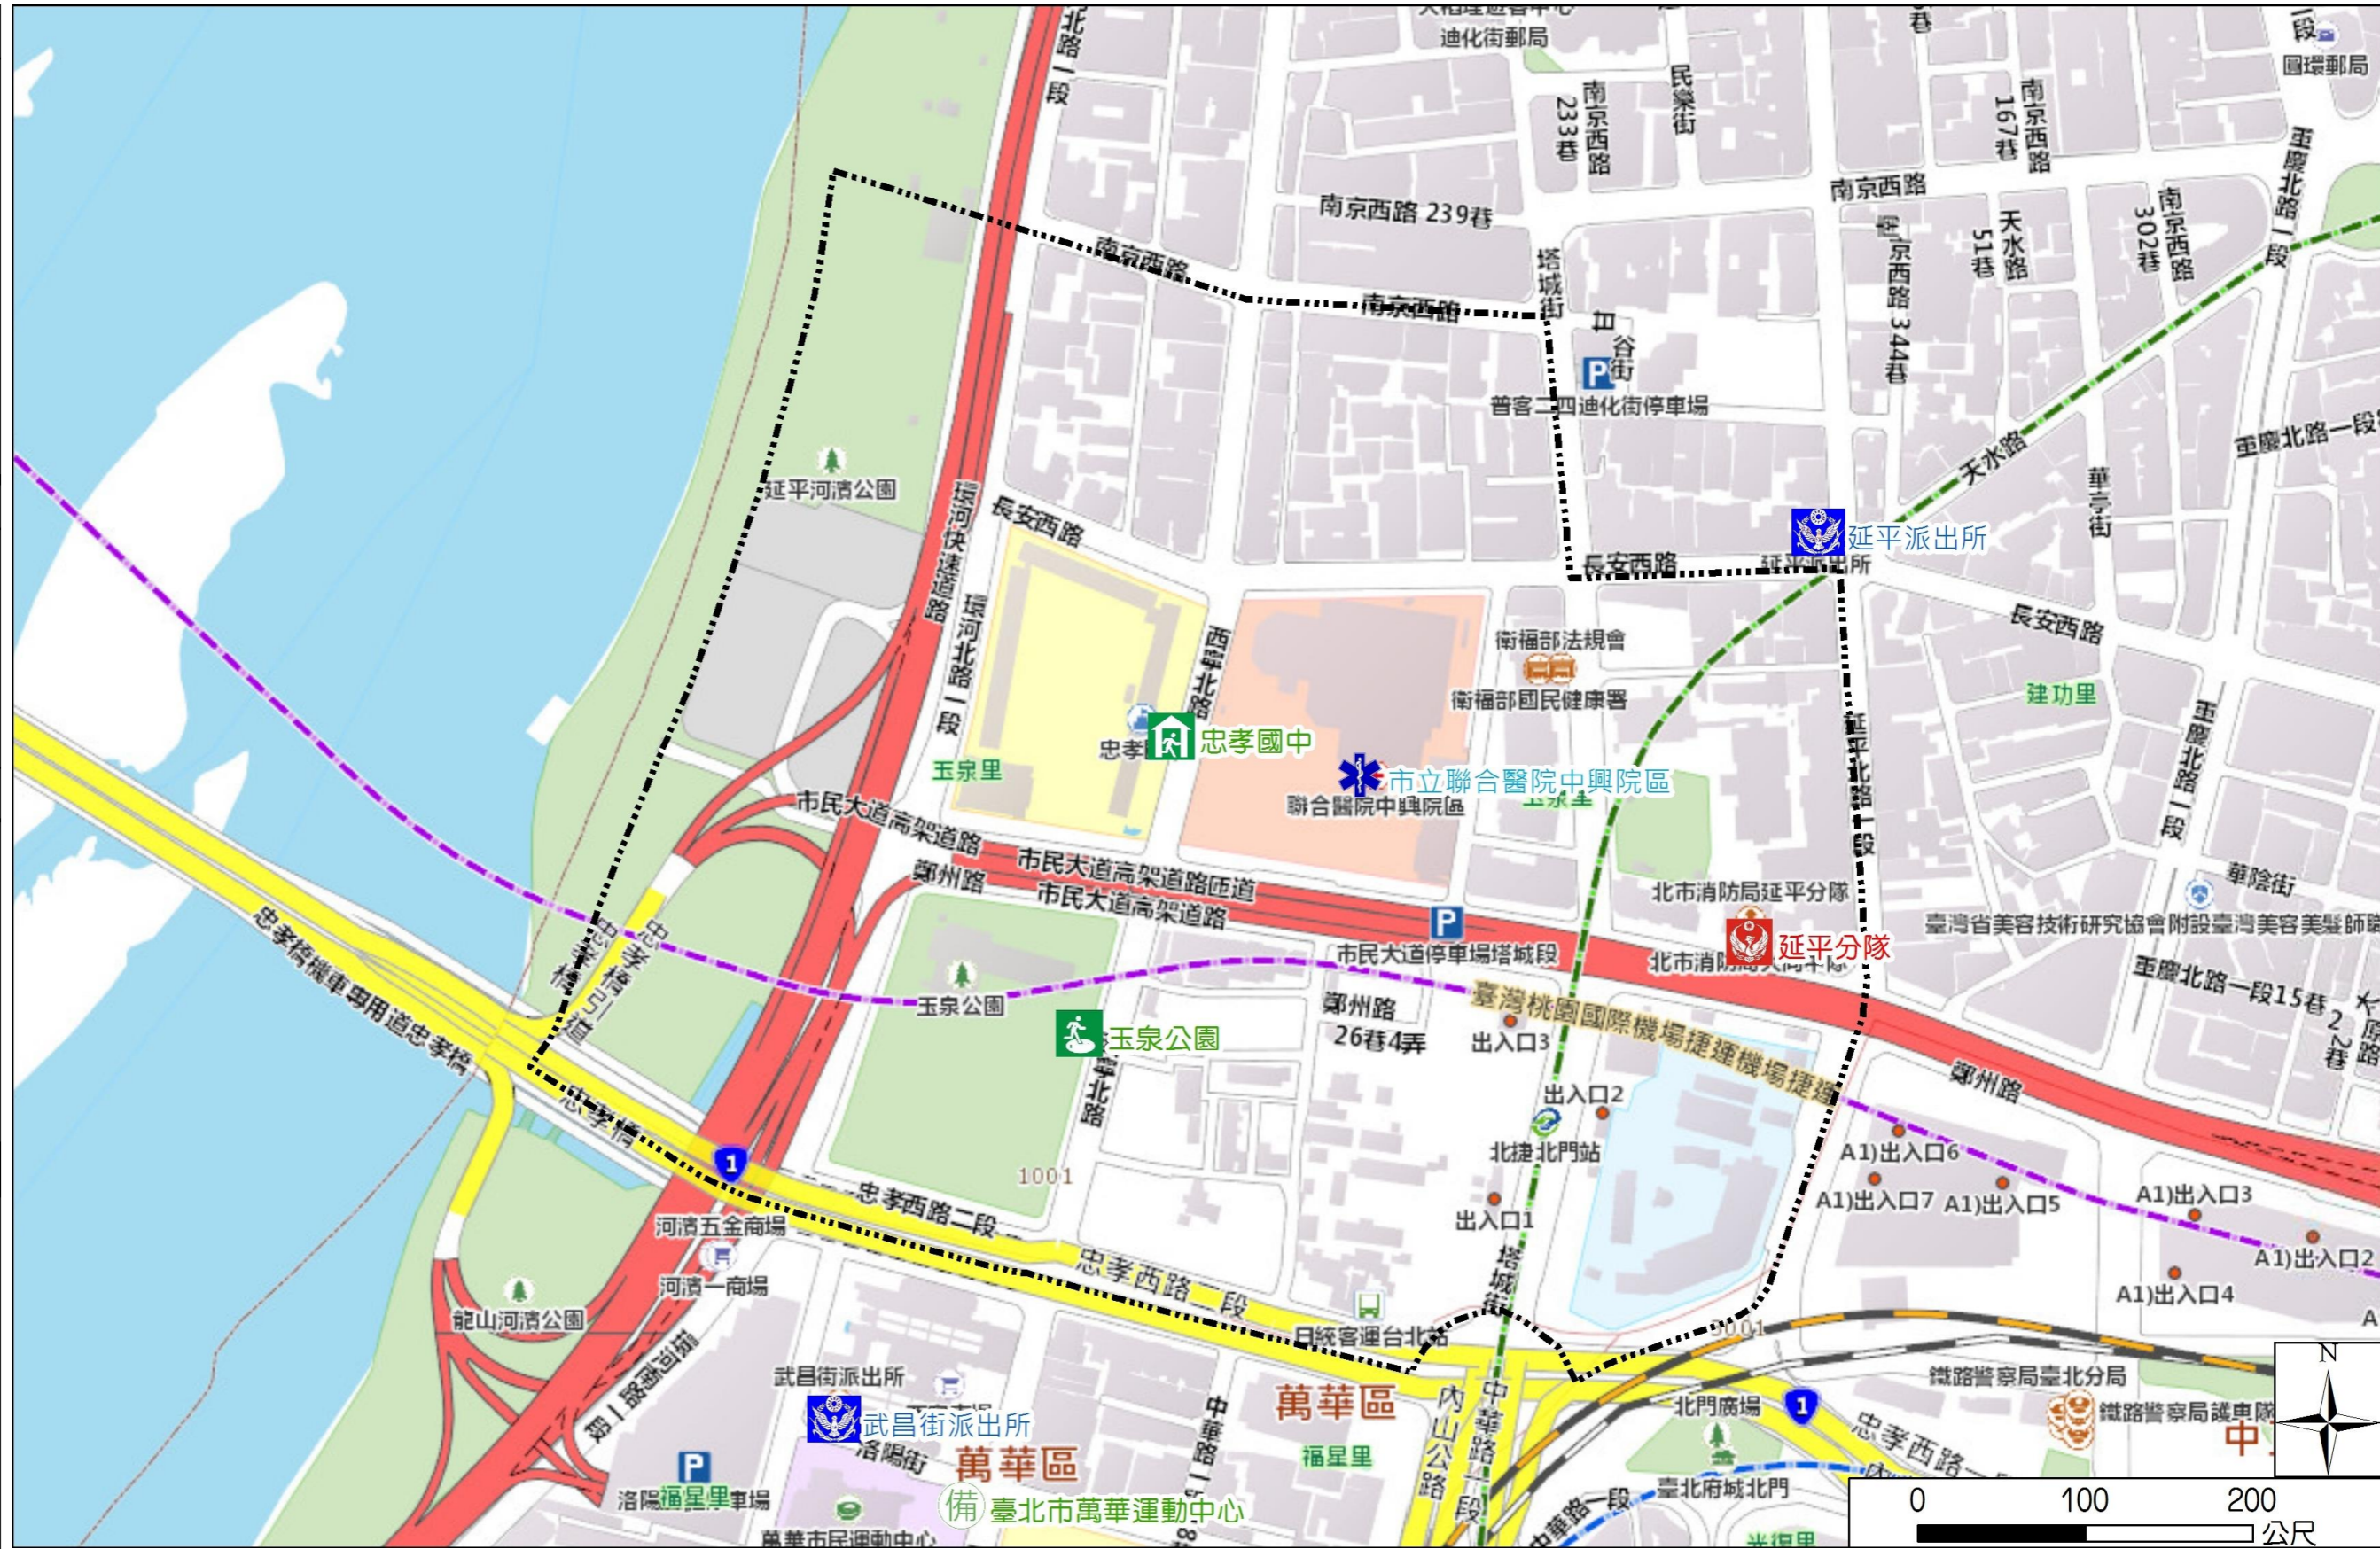

Yuquan Vil., Datong Dist., Taipei City Simple Evacuation Map

Disaster notification Unit

Taipei Citizen Hotline : 1999
 Fire Department Tel. : 119
 Police Department Tel. : 110
 EOC of Datong District Dist.
 Non-emergency number : 02-25975323
 Emergency number : 02-66080119
 Officer
 Mobile : 0988-179-709
 Note: Please call this District's EOC to ensure that the evacuation shelter is open

Disaster Prevention Information Website

Taipei City Disaster Prevention Information Website

Knowledge of disaster prevention

Flood: Vertical evacuation or preventive evacuation
 Earthquake :

More disaster prevention knowledge :
 Taipei City Disaster Prevention Guide

Evacuation Shelter

Name	Yuquan Park Applicable to earthquake situations
Address	No.28, Xining N. Rd.
Capacity	1993
Contact number	02-25850192
Name	Zhongxiao Junior High School (School for Priority Shelter) Applicable to earthquake situations and flood situations
Address	No.32, Xining N. Rd.,
Capacity	131
Contact number	2-25524890#71