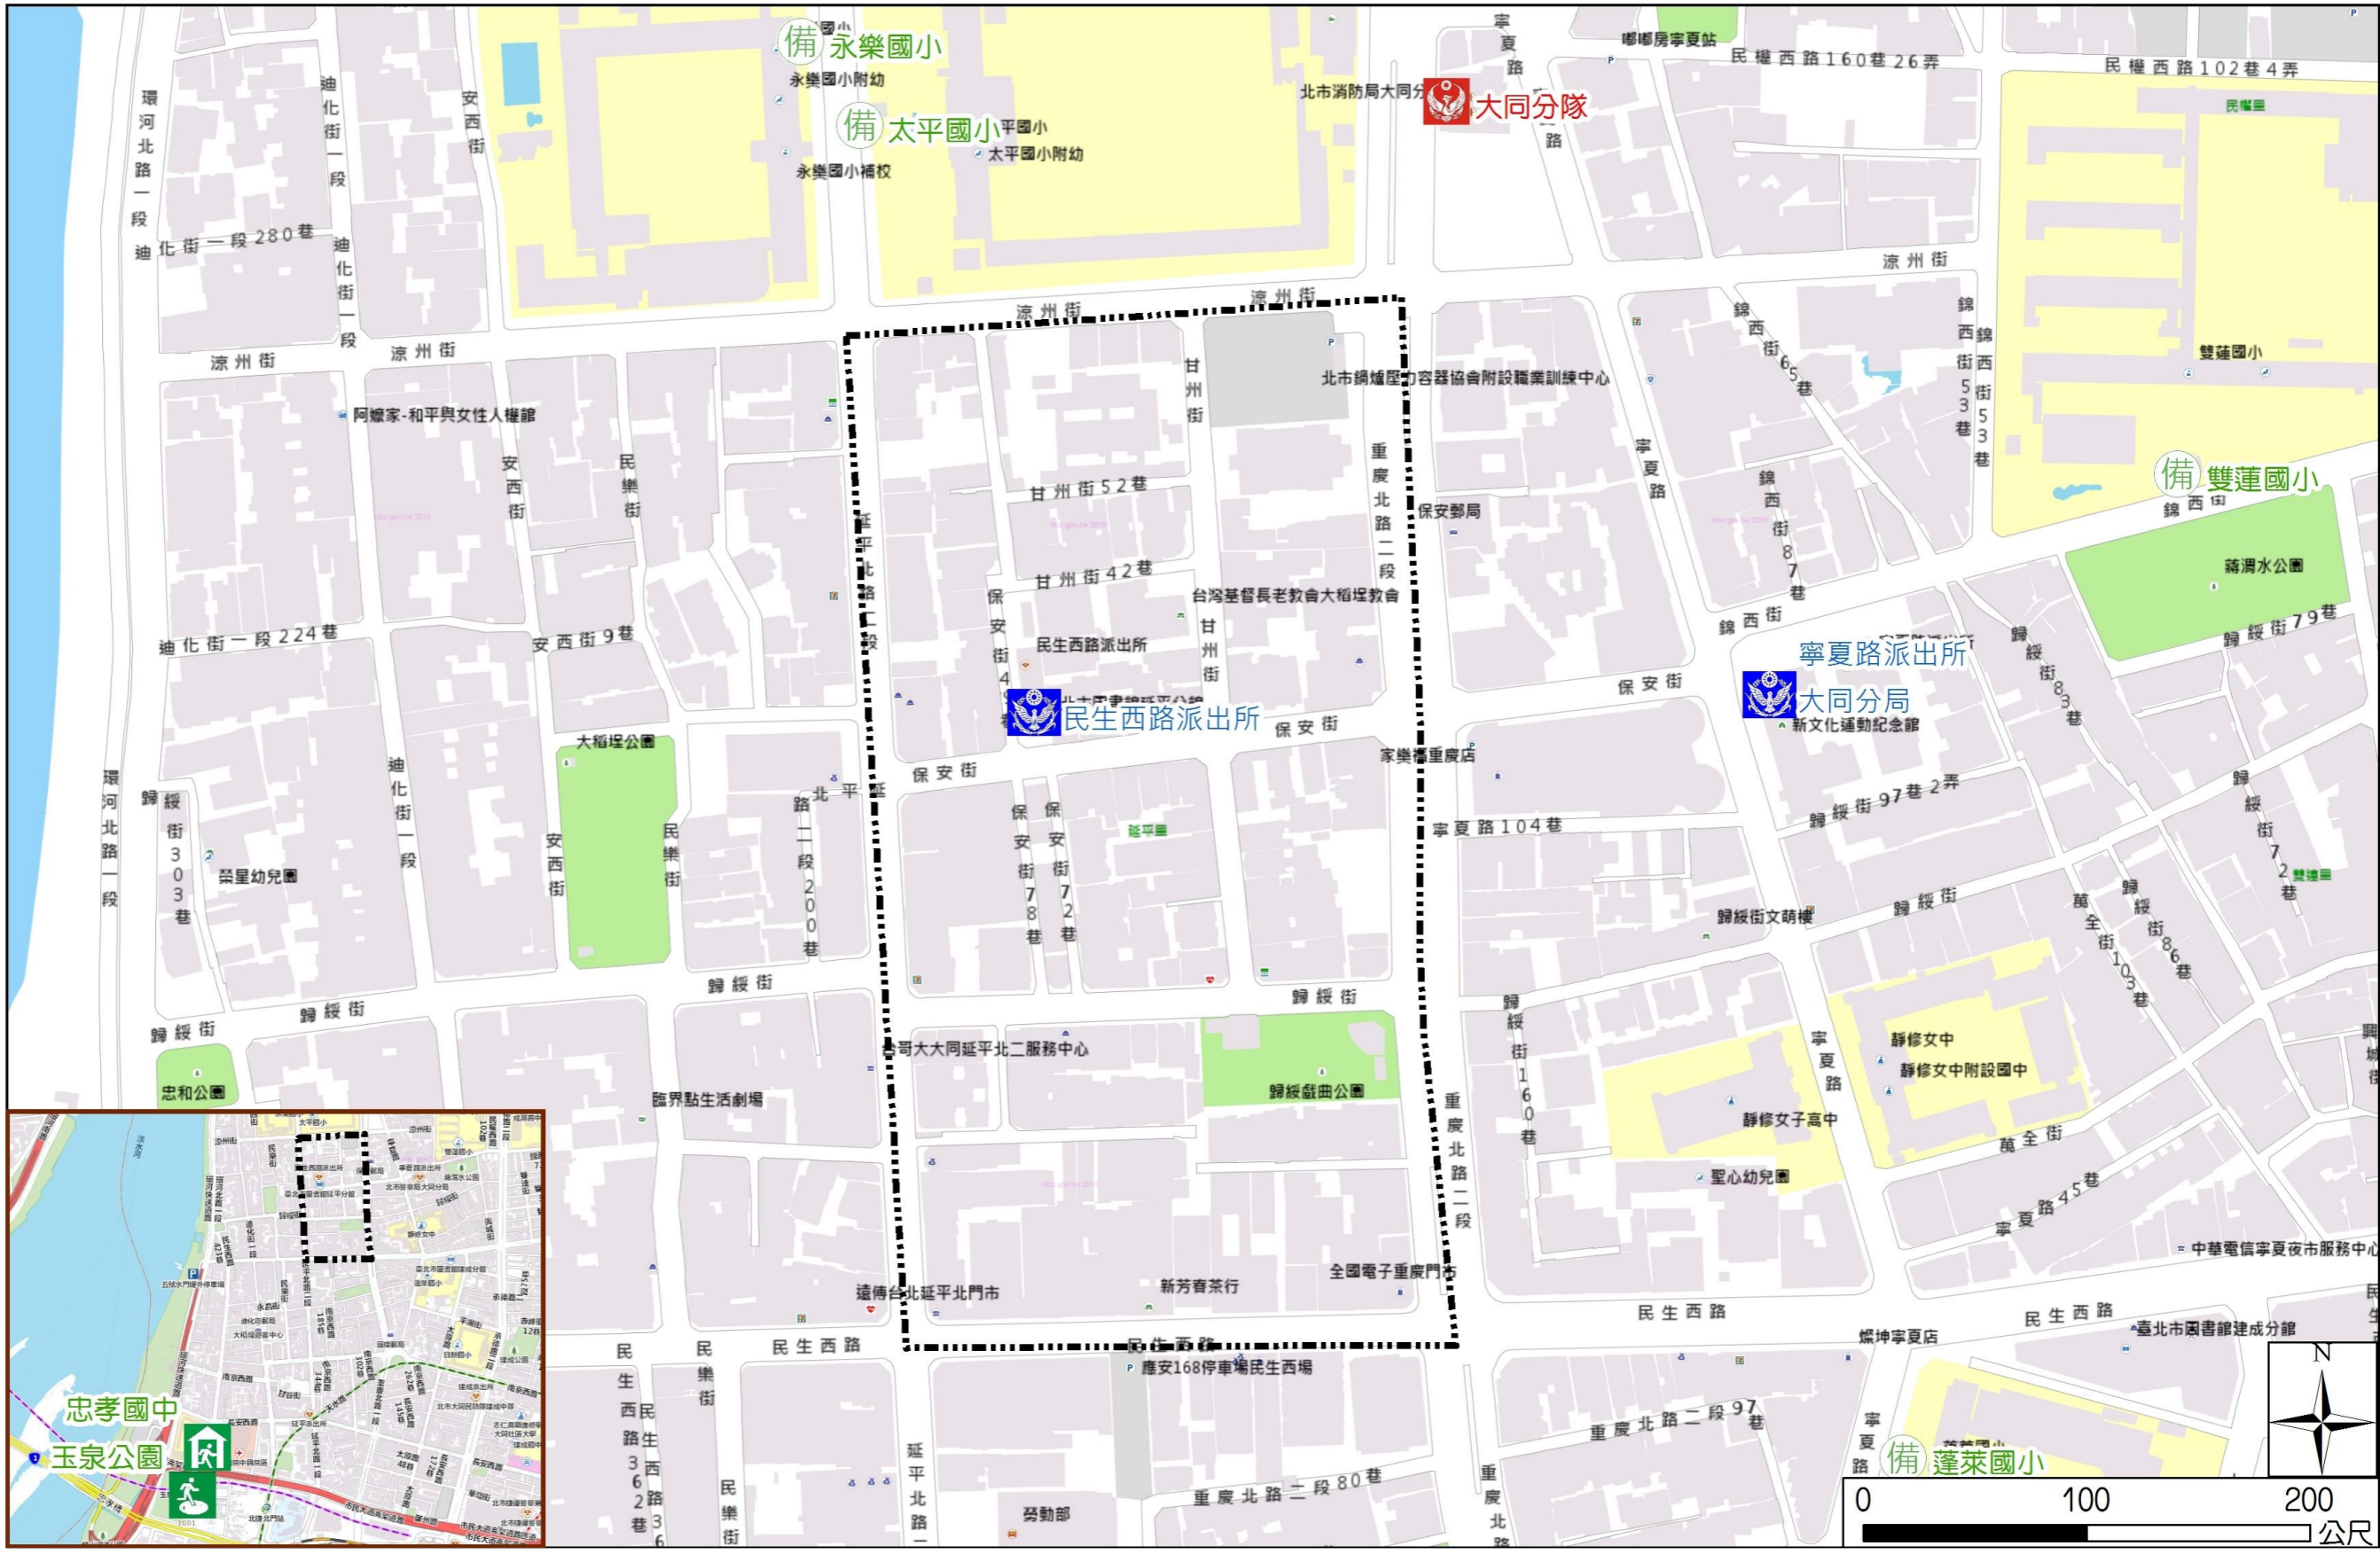

# Yanping Vil., Datong Dist., Taipei City Simple Evacuation Map

## Evacuation Shelter

Name	Yuquan Park Applicable to earthquake situations
Address	No.28, Xining N. Rd.
Capacity	1993
Contact Number	02-25850192
Name	Zhongxiao Junior High School (School for Priority Shelter) Applicable to earthquake situations and flood situations
Address	No.32, Xining N. Rd.
Capacity	131
Contact number	02-25524890#71
Name	Yongle Elementary School
Address	No.266, Sec. 2, Yanping N. Rd.
Capacity	50
Contact number	02-25534882#132
Name	Taiping Elementary School
Address	No.239, Sec. 2, Yanping N. Rd.
Capacity	50
Contact number	02-25532229#830