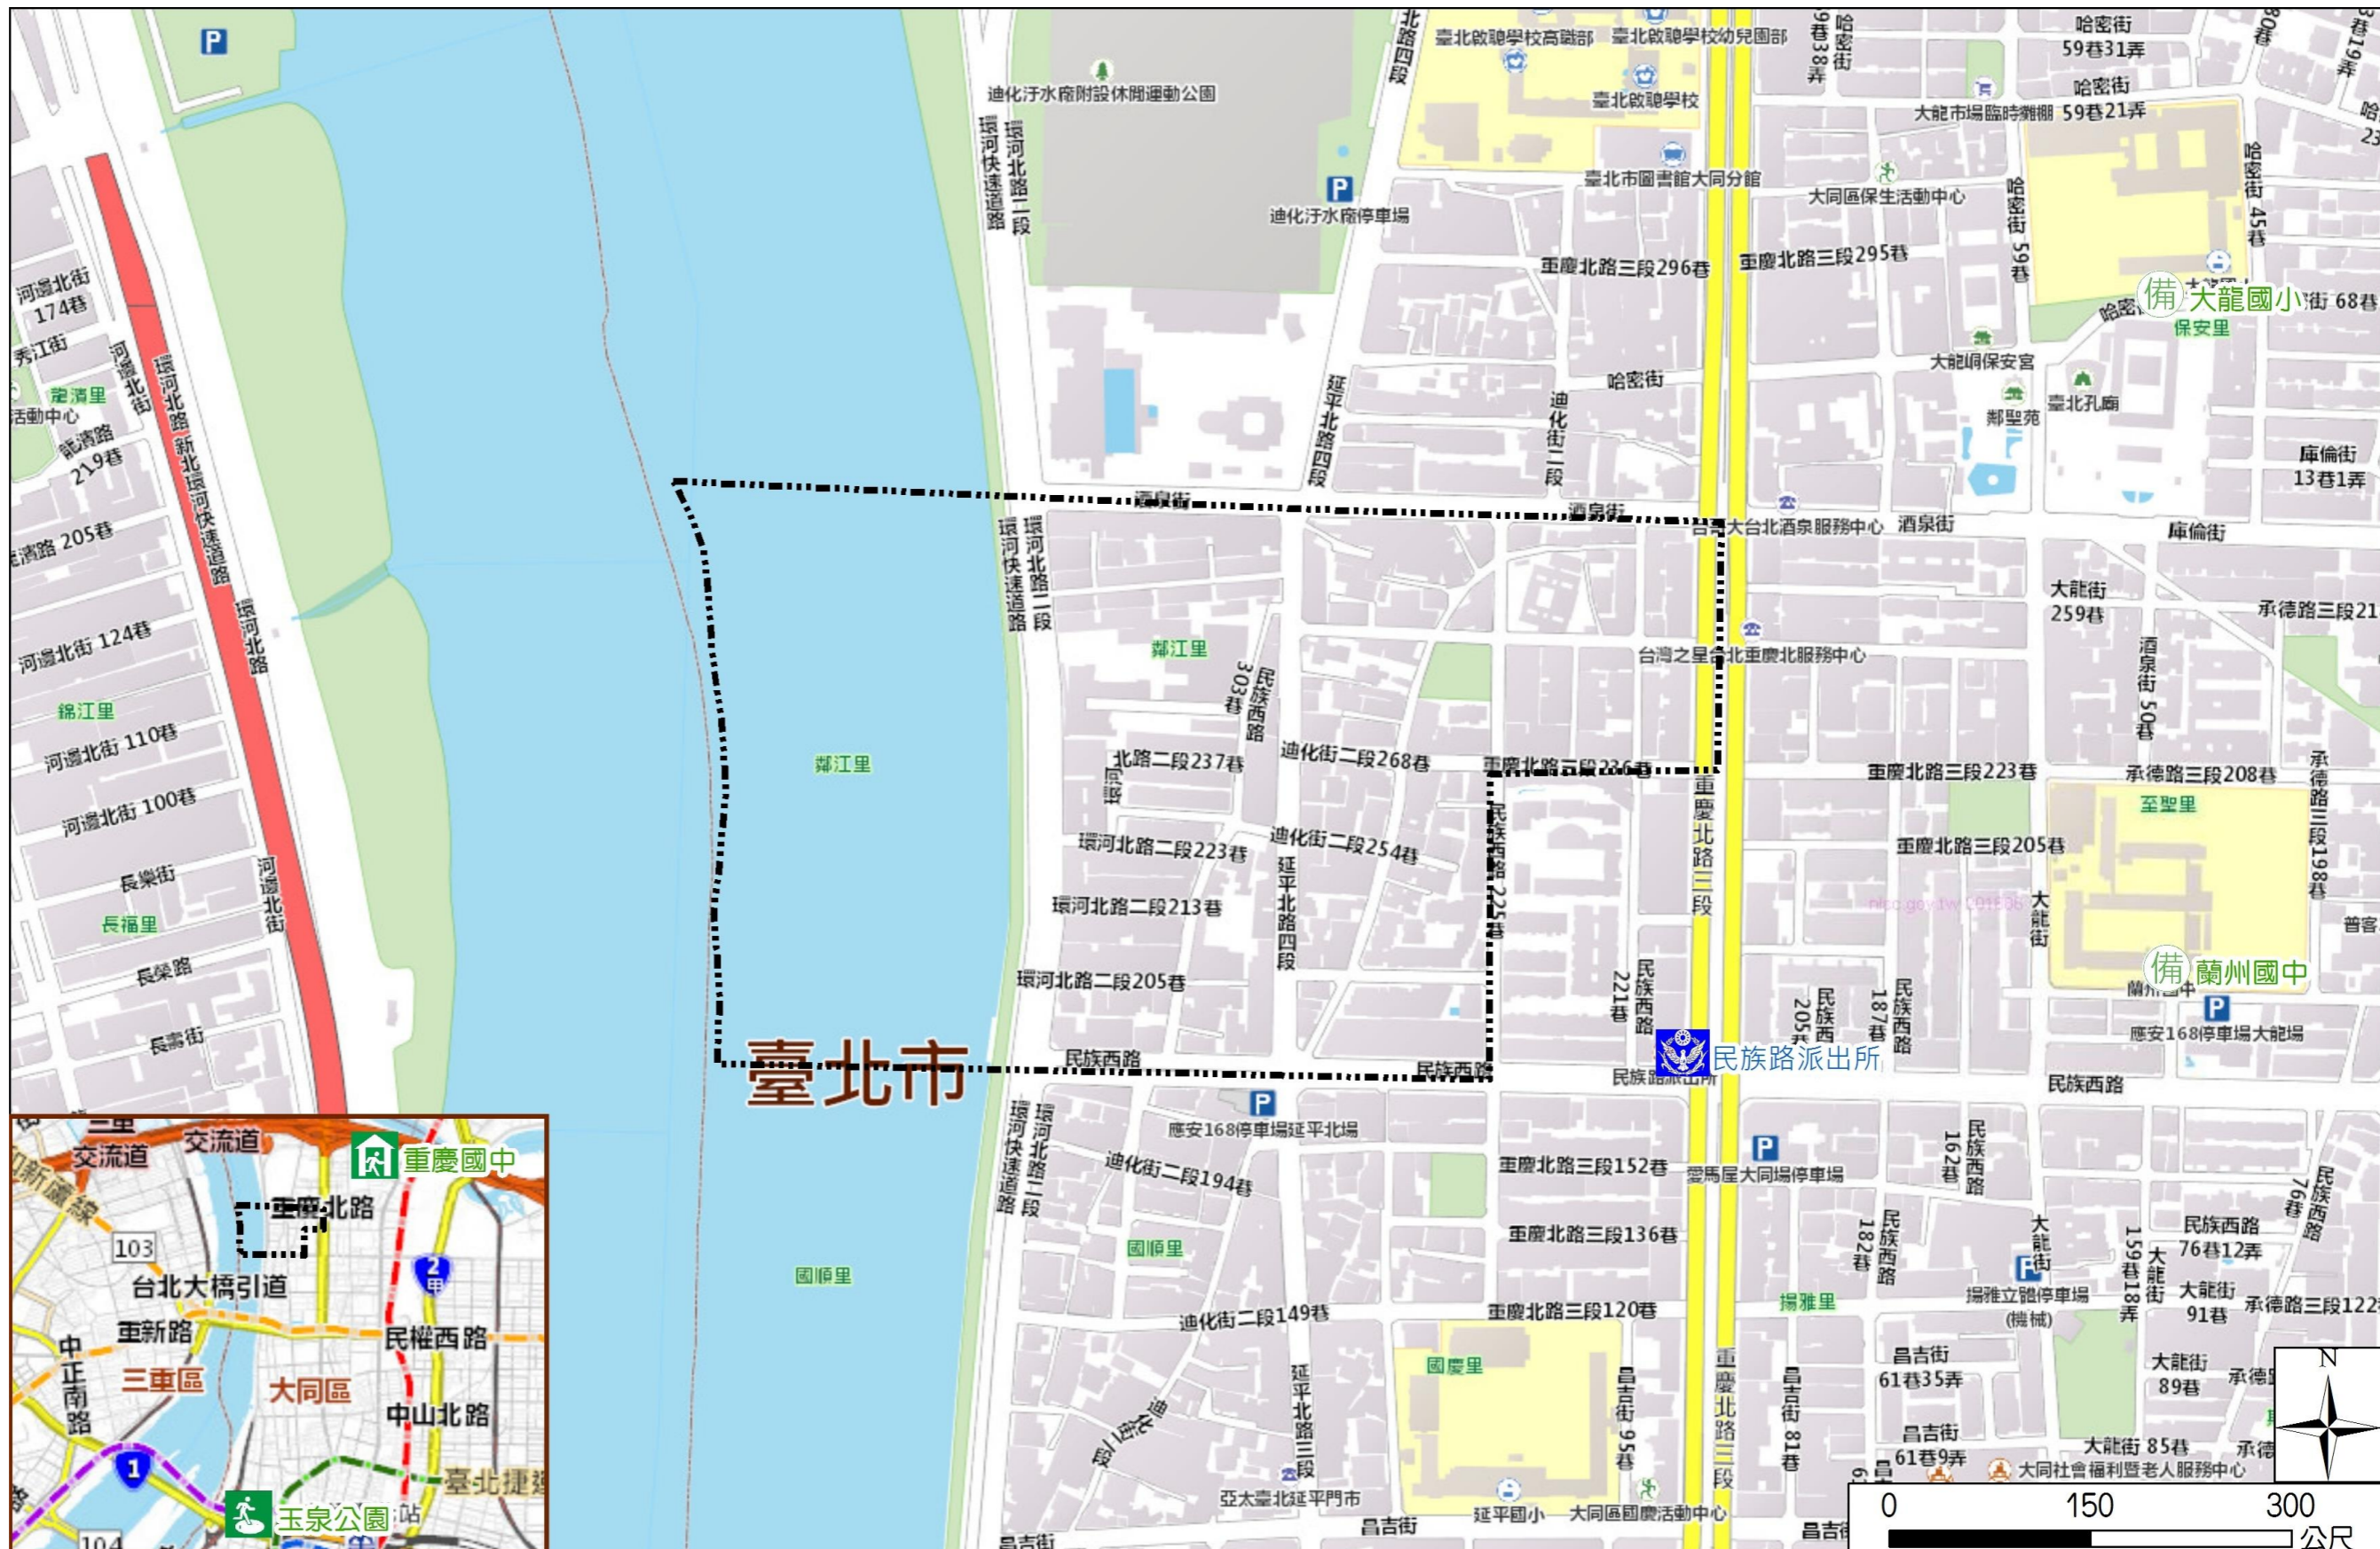

Linjing Vil., Datong Dist., Taipei City Simple Evacuation Map

Disaster notification Unit

Taipei Citizen Hotline : 1999
Fire Department Tel. : 119
Police Department Tel. : 110
EOC of Datong Dist.
Non-emergency number : 02-25975323
Emergency number : 02-66080119
Officer
Mobilel : 0988-179-718
Note: Please call this District's EOC to ensure that the evacuation shelter is open

Disaster Prevention Information Website

Taipei City Disaster Prevention Information Website

Knowledge of disaster prevention

Flood: Vertical evacuation or preventive evacuation
Earthquake :

More disaster prevention knowledge :
Taipei City Disaster Prevention Guide

Evacuation Shelter

Name	Yuquan Park
Address	Applicable to earthquake situations No.28, Xining N. Rd.
Capacity	1993
Contact	02-25850192
Name	Chongqing Junior High School (School for Priority Shelter)
Address	Applicable to flood situations No.19, Dunhuang Rd.
Capacity	50
Contact	02-25948631#240
Name	Lanzhou Junior High School
Address	No.1, Ln. 187, Dalong St.
Capacity	30
Contact	02-25918269#200
Name	Dalong Elementary School
Address	No.47, Hami St.
Capacity	30
Contact	02-25942635#838

圖例	里界 Village Boundary	避難收容處所 Evacuation Shelter	防救災單位 Disaster Rescue Resources	重要地標 Landmark
	里界 Village Boundary	室內避難收容處所(優先安置學校) Indoor Evacuation Shelter (School for Priority Shelter) 室外避難收容處所(防災公園) Outdoor Evacuation Shelter (Disaster Prevention Park) 避難收容處所(備用) Evacuation Shelter (Backup)	警察單位 Police Department 消防單位 Fire Department 急救責任醫院 Designated Hospital (Emergency Medical Treatment)	直升機起降場 Helicopter Pad 重要地標 Landmark