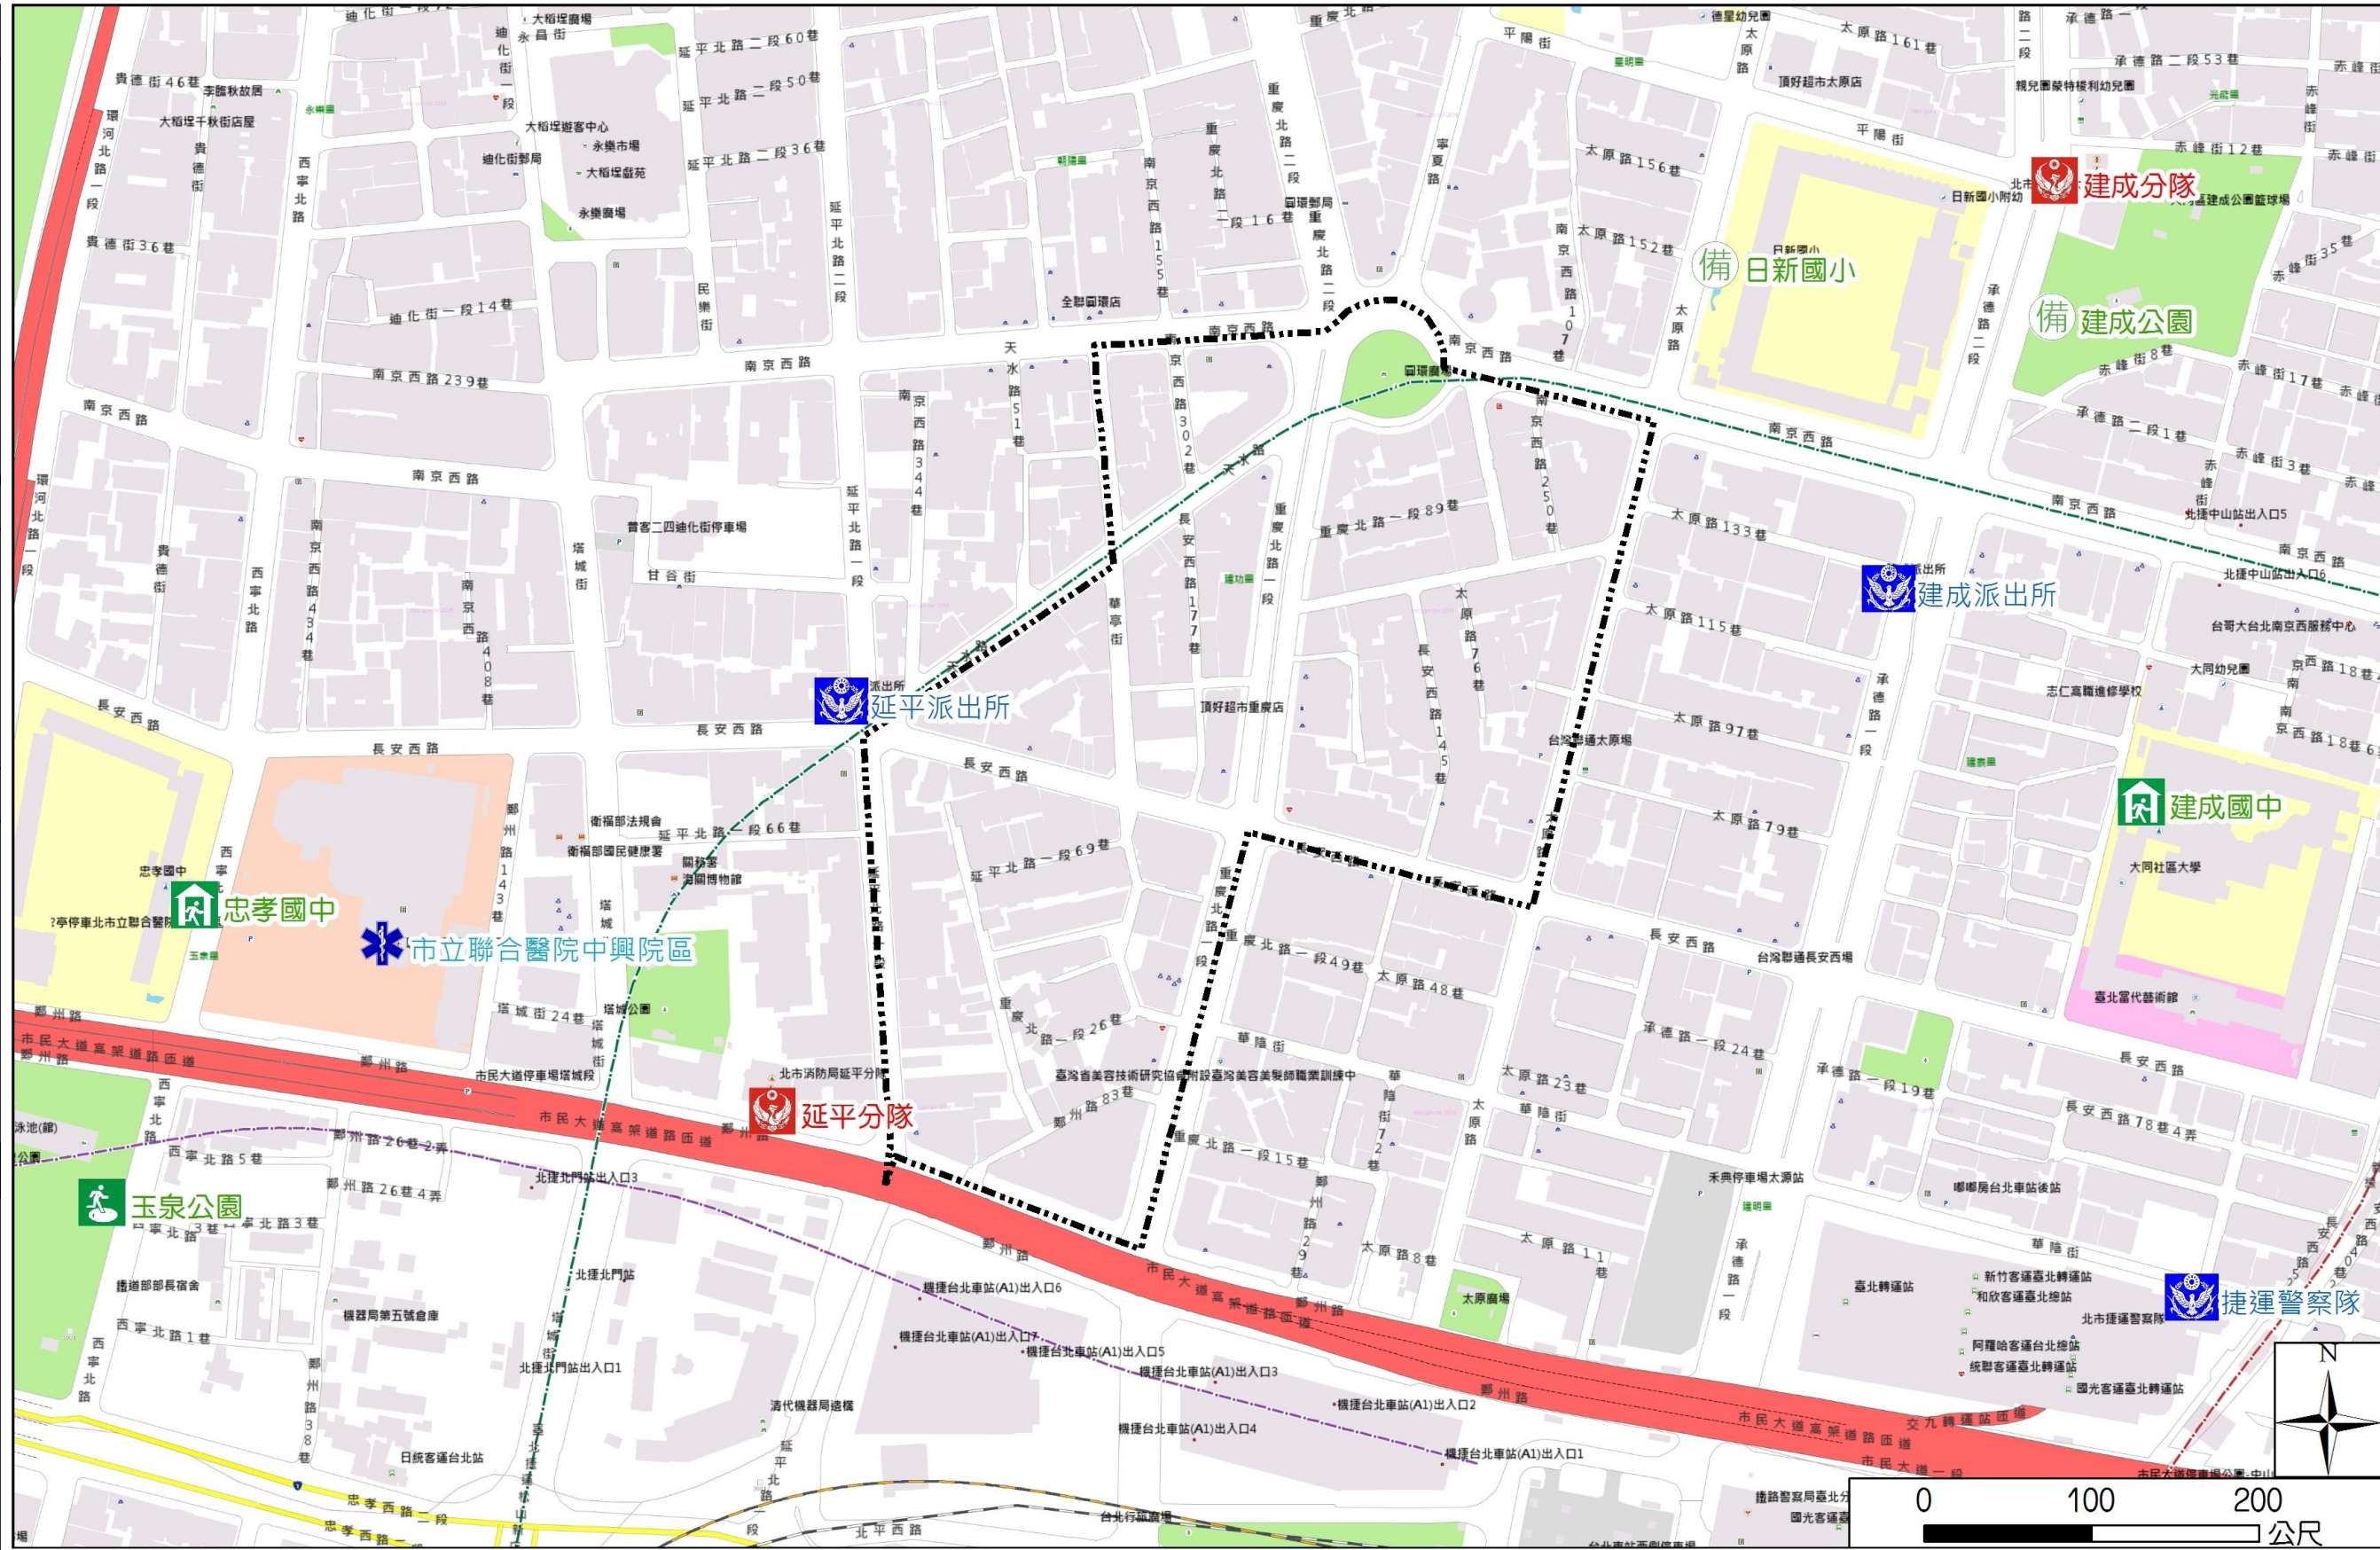

Jiangong Vil., Datong Dist., Taipei City Simple Evacuation Map

Disaster notification Unit

Taipei Citizen Hotline : 1999
 Fire Department Tel. : 119
 Police Department Tel. : 110
 EOC of Datong Dist.
 Non-emergency number : 02-25975323
 Emergency number : 02-66080119
 Officer
 Mobile : 0988-179-698
 Note: Please call this District's EOC to ensure that the evacuation shelter is open

Disaster Prevention Information Website

Taipei City Disaster Prevention Information Website

Knowledge of disaster prevention

Flood: Vertical evacuation or preventive evacuation
 Earthquake :

More disaster prevention knowledge :
 Taipei City Disaster Prevention Guide

Evacuation Shelter

Name	Yuquan Park Applicable to earthquake situations
Address	No.28, Xining N. Rd.
Capacity	1993
Contact number	02-25850192
Name	Jiancheng Junior High School (School for Priority Shelter) Applicable to earthquake situations
Address	No.37-1, Chang'an W. Rd.
Capacity	55
Contact number	02-25587042#650
Name	Zhongxiao Junior High School (School for Priority Shelter) Applicable to earthquake situations and flood situations
Address	No.32, Sining N. Rd.
Capacity	131
Contact number	02-25524890#71
Name	Rixin Elementary School
Address	No.151, Taiyuan Rd.
Capacity	137
Contact number	02-25584819#312