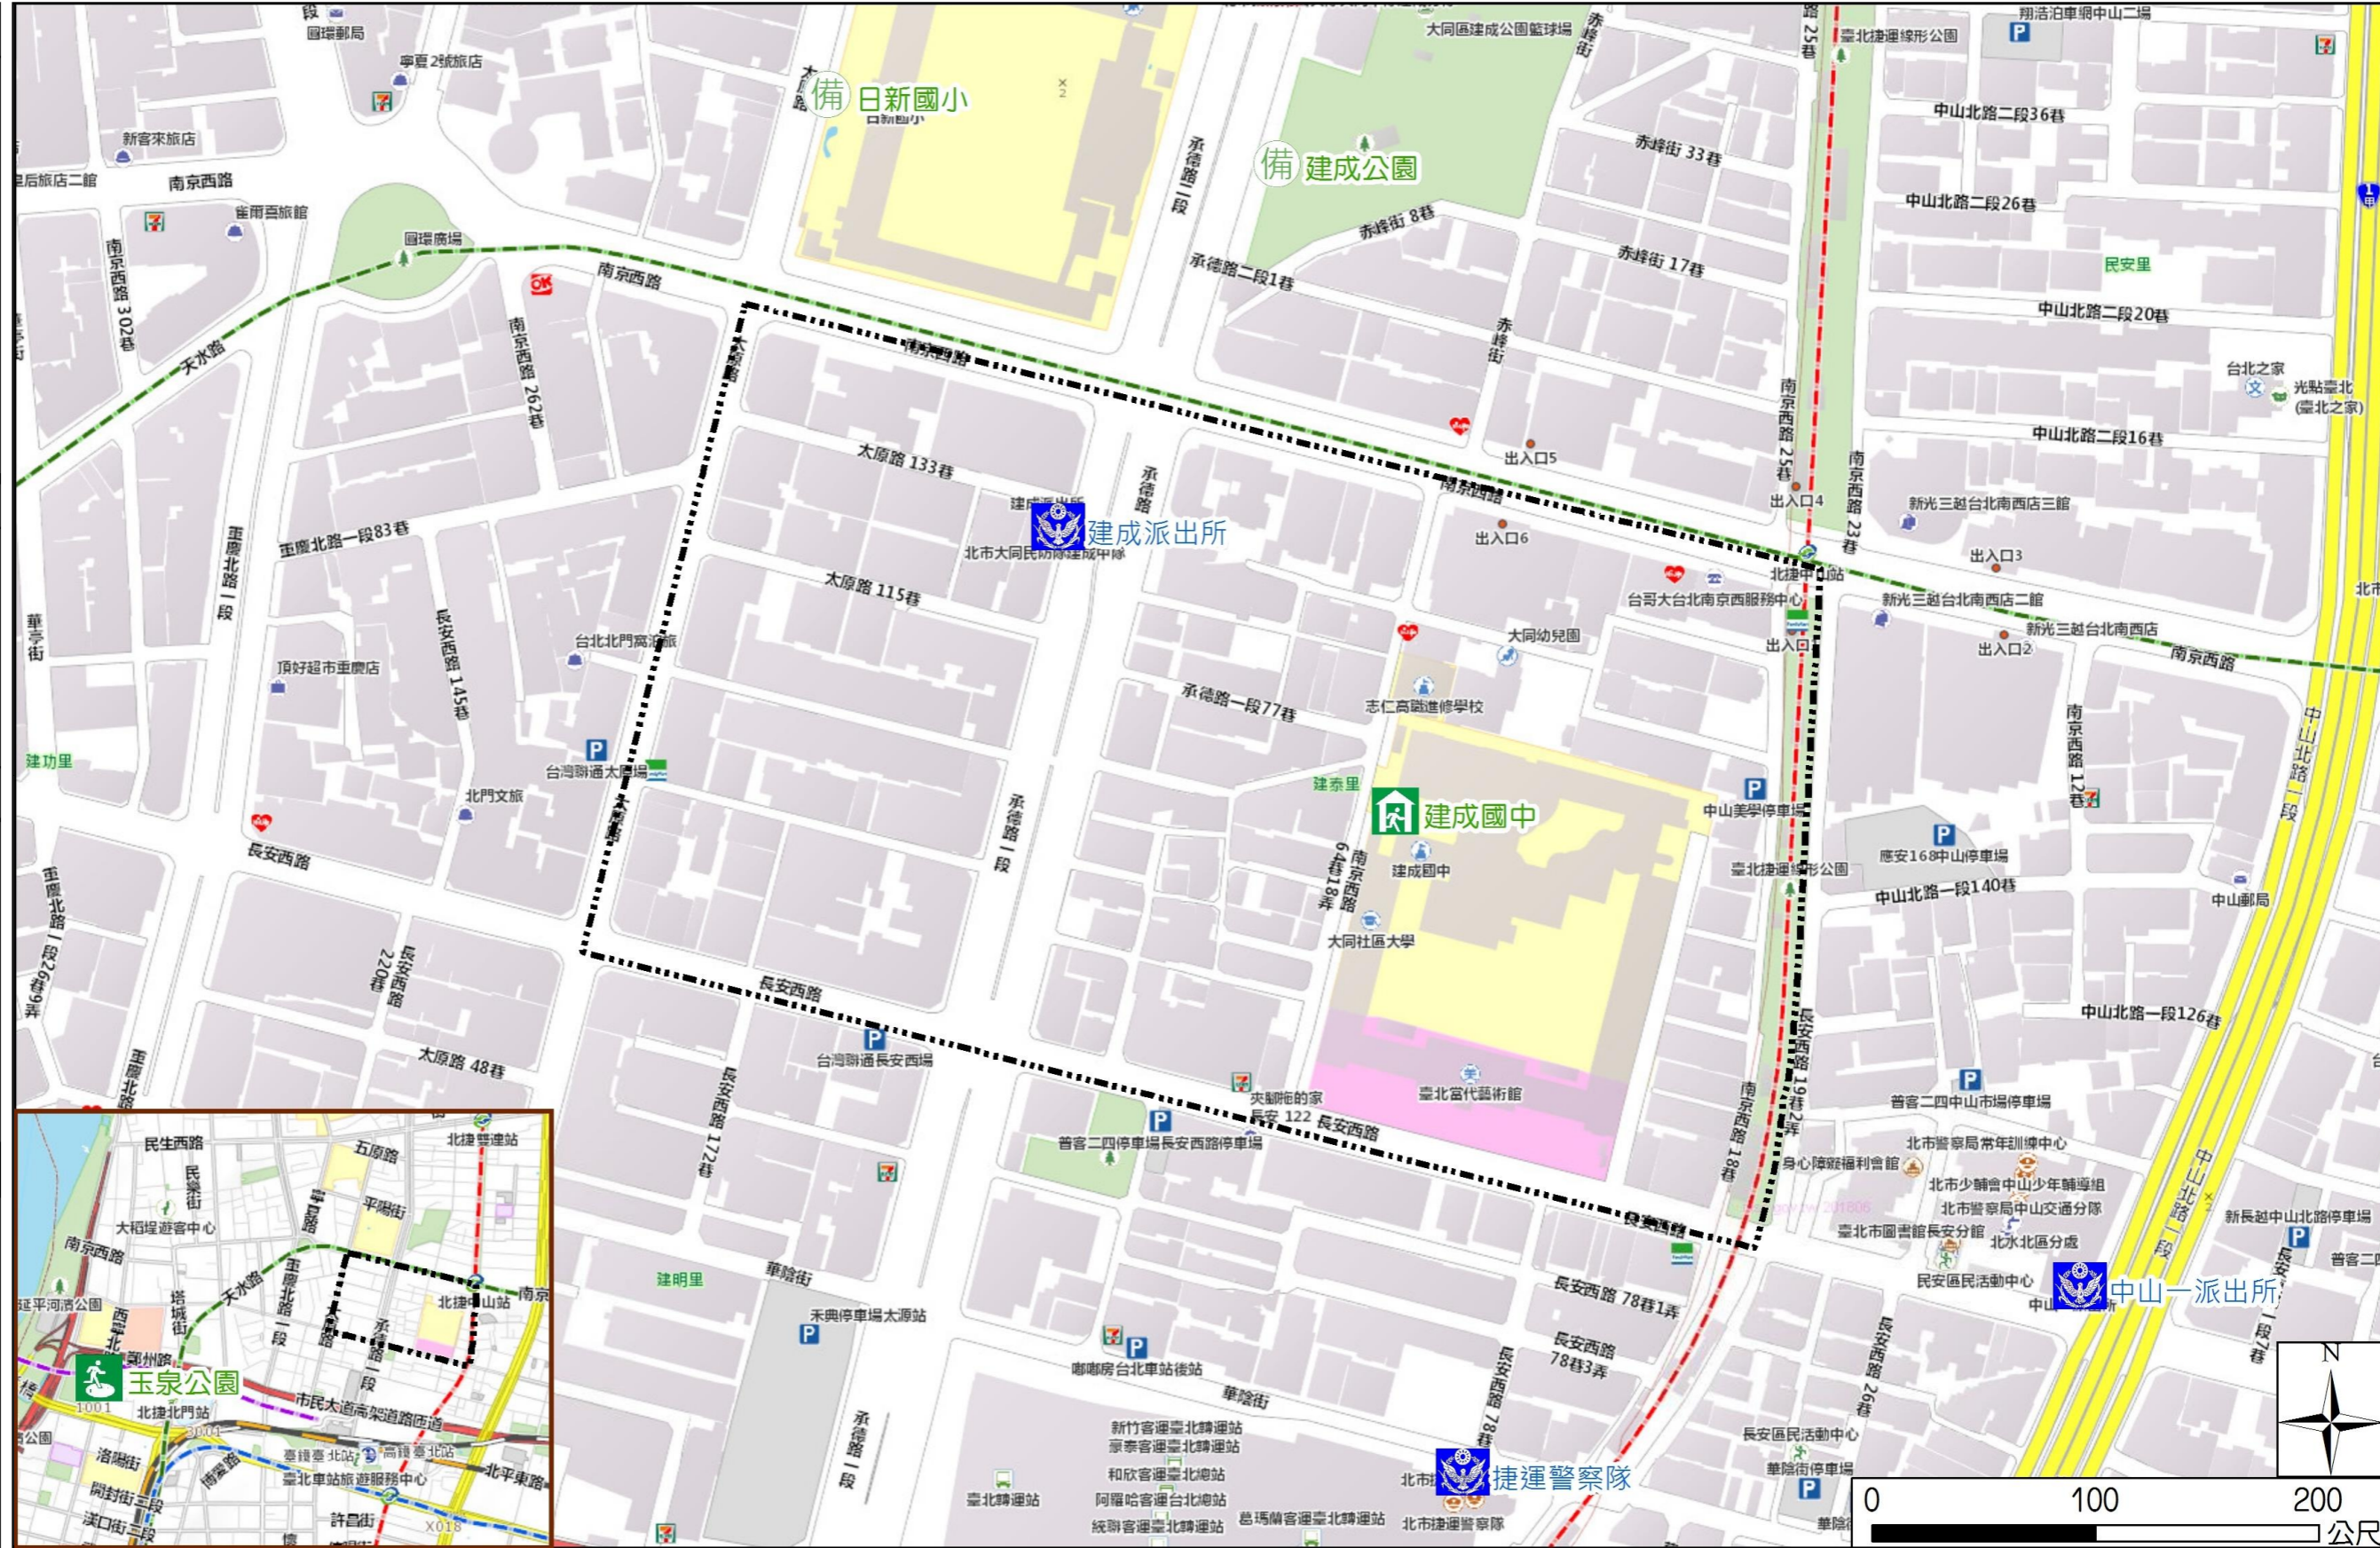

Disaster Prevention Information Website

Taipei City Disaster Prevention Information Website

Knowledge of disaster prevention

Flood: Vertical evacuation or preventive evacuation
 Earthquake :

More disaster prevention knowledge :
 Taipei City Disaster Prevention Guide

Evacuation Shelter

Name	Yuquan Park Applicable to earthquake situations
Address	No.28, Xining N. Rd.
Capacity	1993
Contact number	02-25850192
Name	Jiancheng Junior High School (School for Priority Shelter) Applicable to earthquake situations
Address	No.37-1, Chang' an W. Rd.
Capacity	55
Contact number	02-25587042#650
Name	Rixin Elementary School
Address	No.151, Taiyuan Rd.
Capacity	137
Contact number	02-25584819#312
Name	Jiancheng Park Applicable to earthquake situations
Address	No.35, Sec. 2, Chengde Rd.
Capacity	923
Contact number	02-25850192