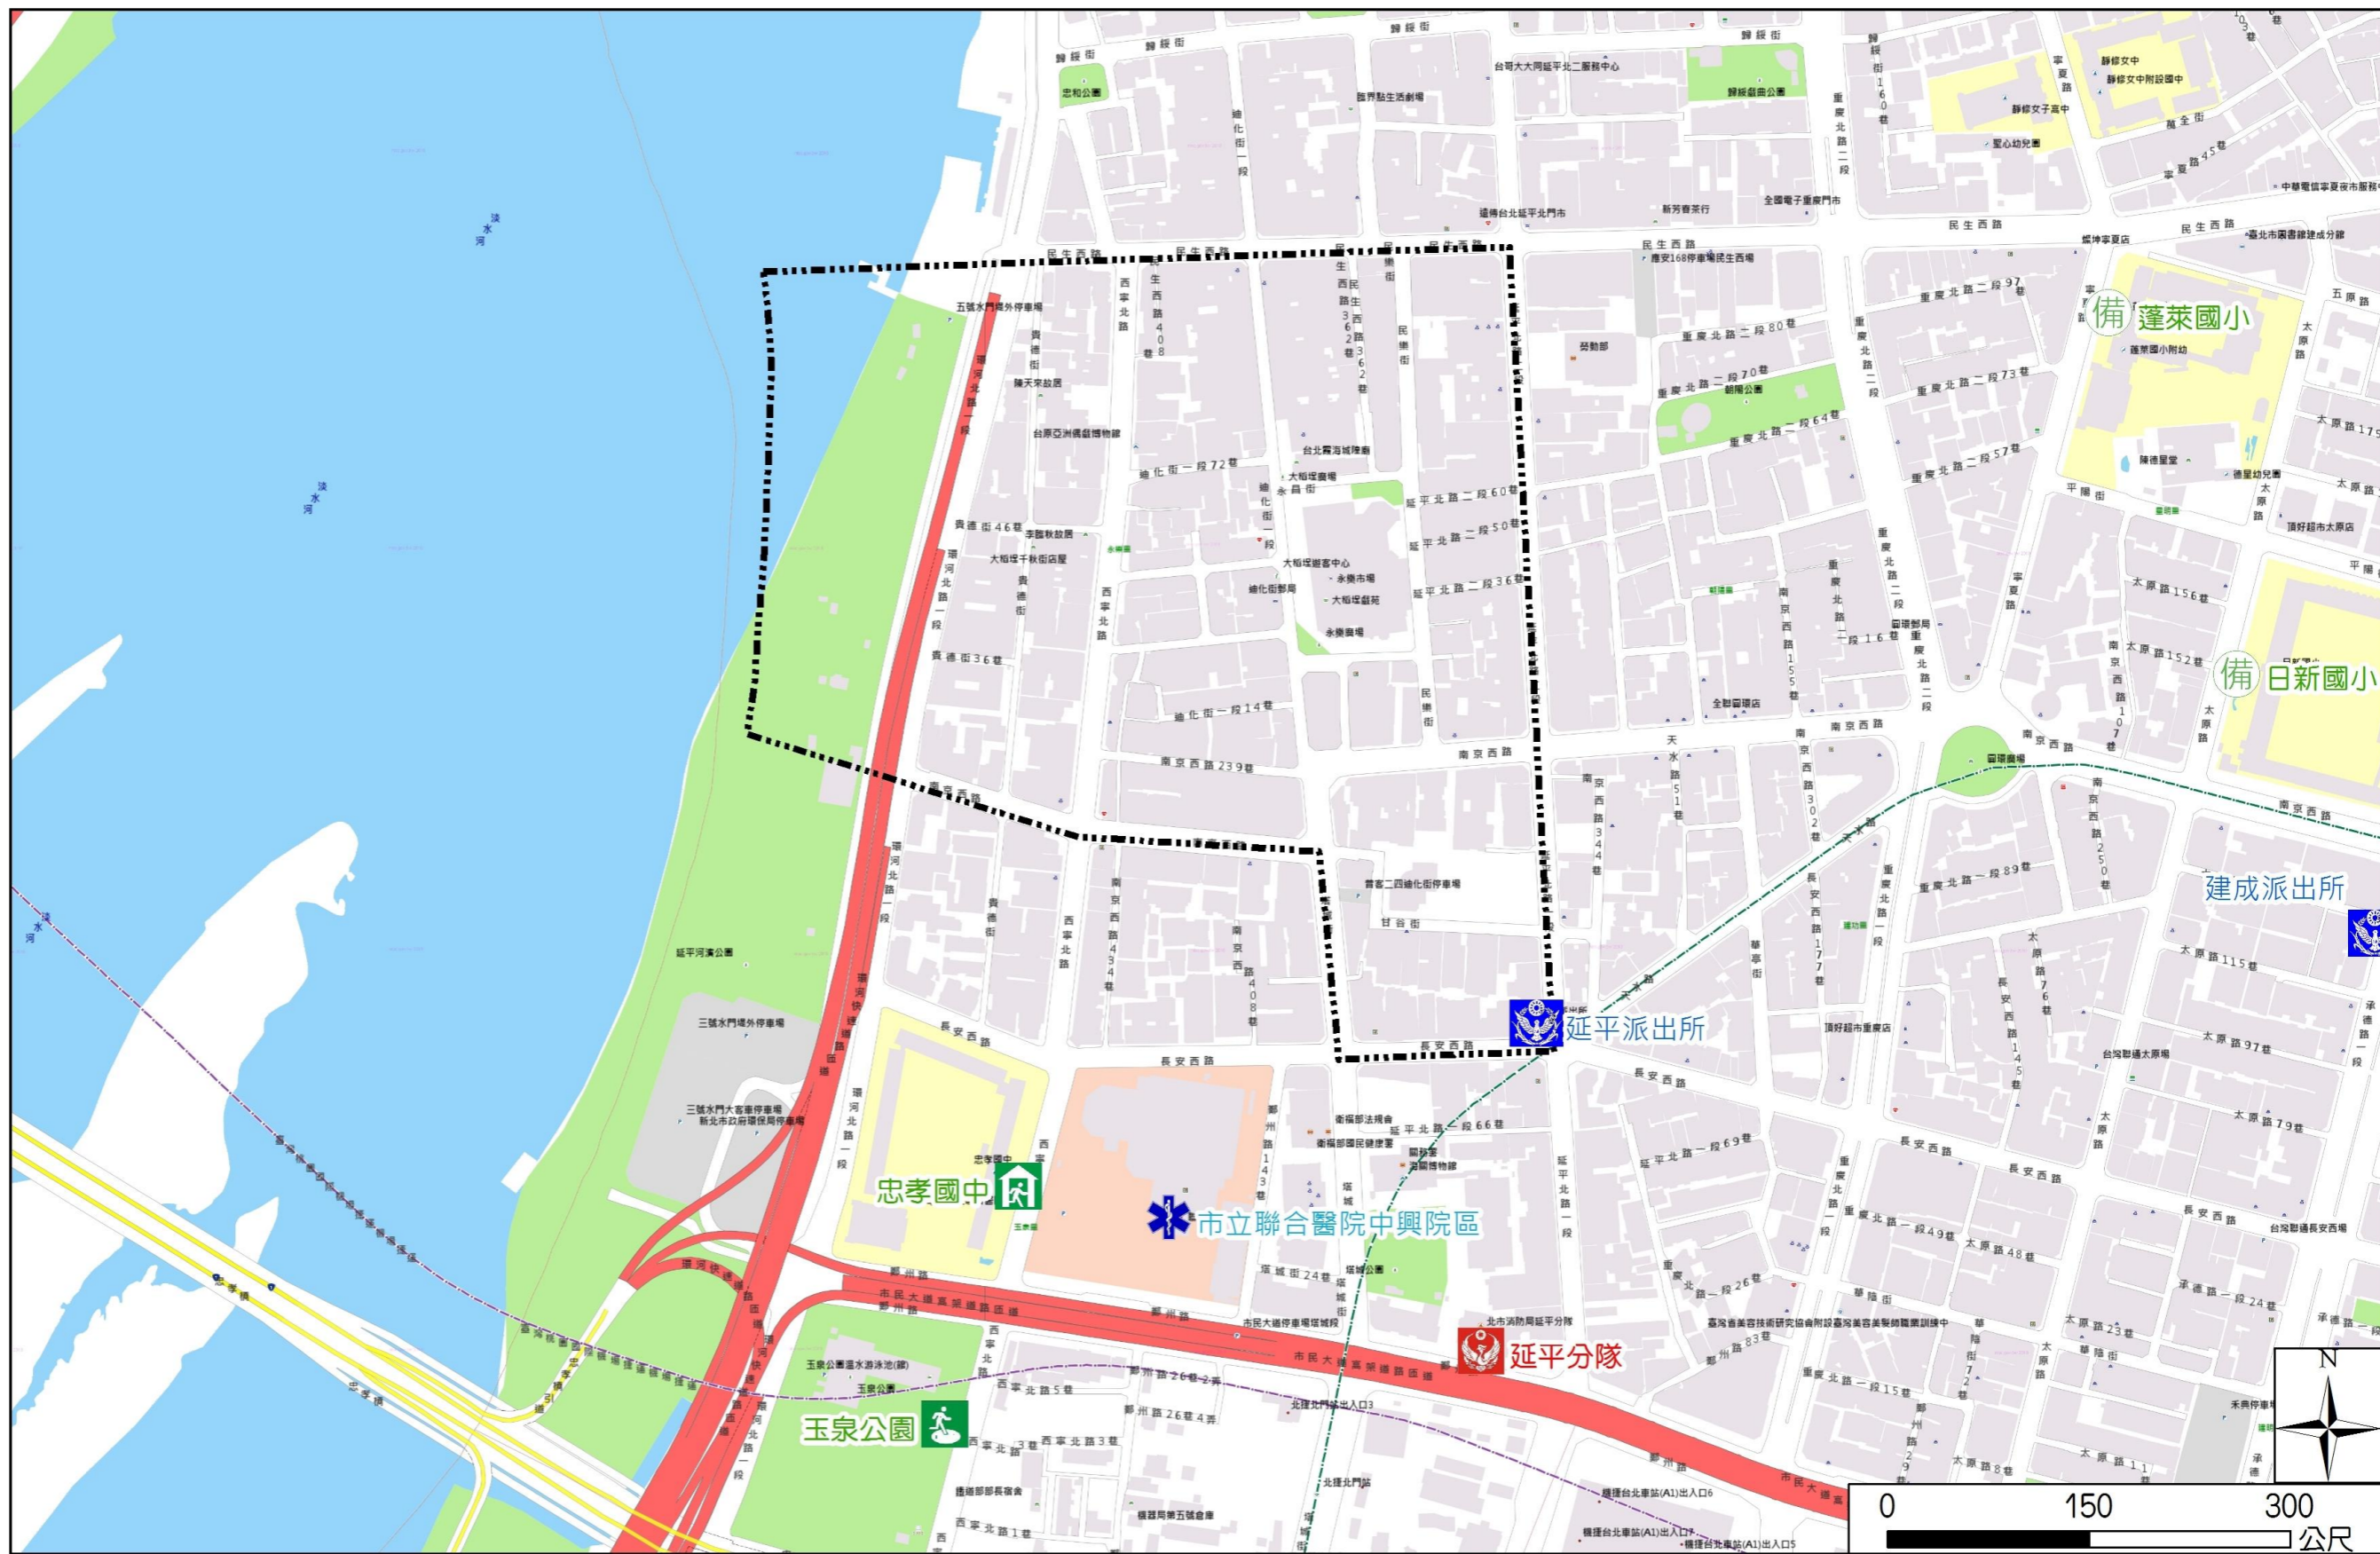

Yongle Vil., Datong Dist., Taipei City Simple Evacuation Map

Disaster notification Unit

Taipei Citizen Hotline : 1999
Fire Department Tel. : 119
Police Department Tel. : 110
EOC of Datong Dist.
Non-emergency number :
02-25975323
Emergency number :
02-66080119
Officer
Mobile : 0988-179-706
Note: Please call this District's
EOC to ensure that the evacuation
shelter is open

Disaster Prevention Information Website

Taipei City Disaster Prevention Information Website

Knowledge of disaster prevention

Flood: Vertical evacuation or preventive evacuation
Earthquake :

More disaster prevention knowledge :
Taipei City Disaster Prevention Guide

Evacuation Shelter

Name	Yuquan Park Applicable to earthquake situations
Address	No.28, Xining N. Rd.
Capacity	1993
Contact number	02-25850192
Name	Zhongxiao Junior High School (School for Priority Shelter) Applicable to earthquake situations and flood situations
Address	No.32, Xining N. Rd.
Capacity	131
Contact number	02-2552489055#71
Name	Penglai Elementary School
Address	No.35, Ningxia Rd
Capacity	104
Contact number	25569835#500
Name	Rixin Elementary School
Address	RdNo.151, Taiyuan
Capacity	137
Contact number	0225584819#312

圖例	里界 Village Boundary	避難收容處所 Evacuation Shelter	防救災單位 Disaster Rescue Resources	重要地標 Landmark
	里界 Village Boundary	室內避難收容處所(優先安置學校) Indoor Evacuation Shelter (School for Priority Shelter) 室外避難收容處所(防災公園) Outdoor Evacuation Shelter (Disaster Prevention Park) 避難收容處所(備用) Evacuation Shelter (Backup)	警察單位 Police Department 消防單位 Fire Department 急救責任醫院 Designated Hospital (Emergency Medical Treatment)	直升機起降場 Helicopter Pad 重要地標 Landmark