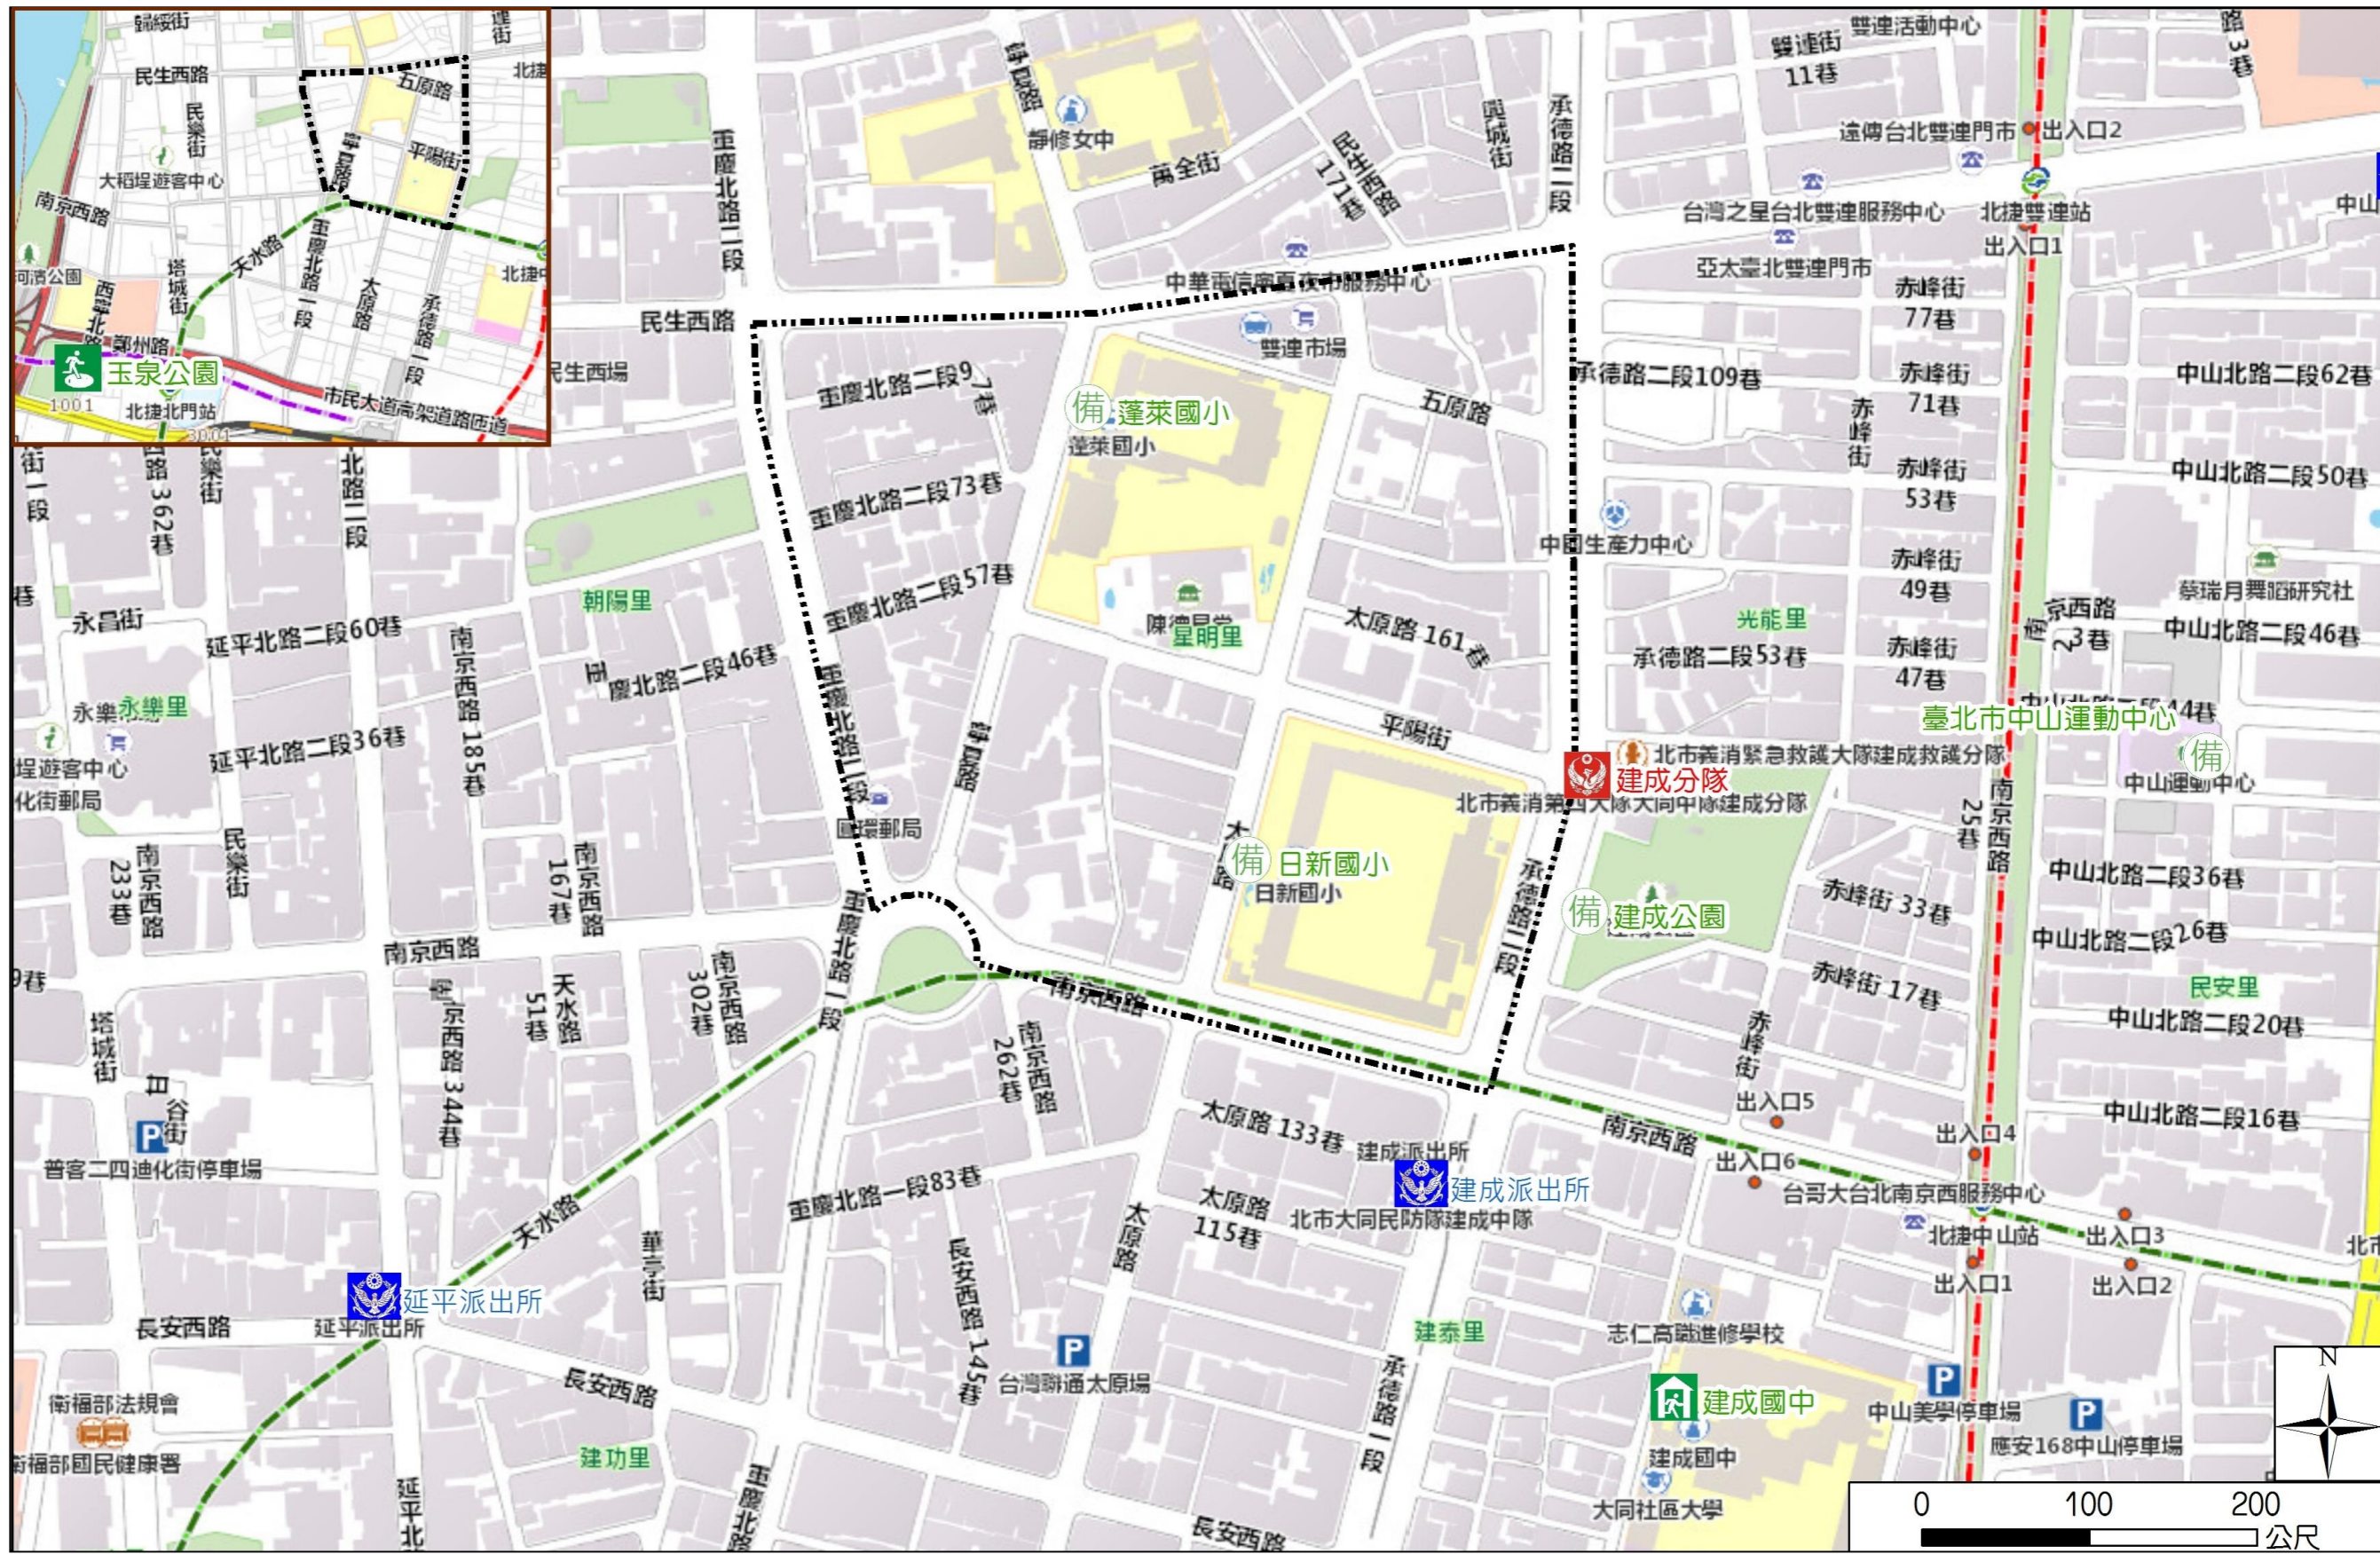

Xingming Vil., Datong Dist., Taipei City Simple Evacuation Map

Disaster notification Unit

Taipei Citizen Hotline : 1999
Fire Department Tel. : 119
Police Department Tel. : 110
EOC of Datong Dist.
Non-emergency number : 02-25975323
Emergency number : 02-66080119
Officer
Mobile : 0988-179-694
Note: Please call this District's EOC to ensure that the evacuation shelter is open

Disaster Prevention Information Website

Taipei City Disaster Prevention Information Website

Knowledge of disaster prevention

Flood: Vertical evacuation or preventive evacuation
Earthquake :

More disaster prevention knowledge :
Taipei City Disaster Prevention Guide

Evacuation Shelter

Name	Yuquan Park Applicable to earthquake situations
Address	No.28, Xining N. Rd.
Capacity	1993
Contact number	02-25850192
Name	Jiancheng Junior High School (School for Priority Shelter) Applicable to earthquake situations
Address	No.37-1, Chang'an W. Rd.
Capacity	55
Contact number	02-25587042#650
Name	Penglai Elementary School
Address	No.35, Ningxia Rd.
Capacity	104
Contact number	02-25569835#500
Name	Rixin Elementary School
Address	No.151, Taiyuan Rd.
Capacity	137
Contact number	02-25584819#312

圖例	里界 Village Boundary	避難收容處所 Evacuation Shelter	防救災單位 Disaster Rescue Resources	重要地標 Landmark
	里界 Village Boundary	室內避難收容處所(優先安置學校) Indoor Evacuation Shelter (School for Priority Shelter) 室外避難收容處所(防災公園) Outdoor Evacuation Shelter (Disaster Prevention Park) 避難收容處所(備用) Evacuation Shelter (Backup)	警察單位 Police Department 消防單位 Fire Department 急救責任醫院 Designated Hospital (Emergency Medical Treatment)	直升機起降場 Helicopter Pad 重要地標 Landmark