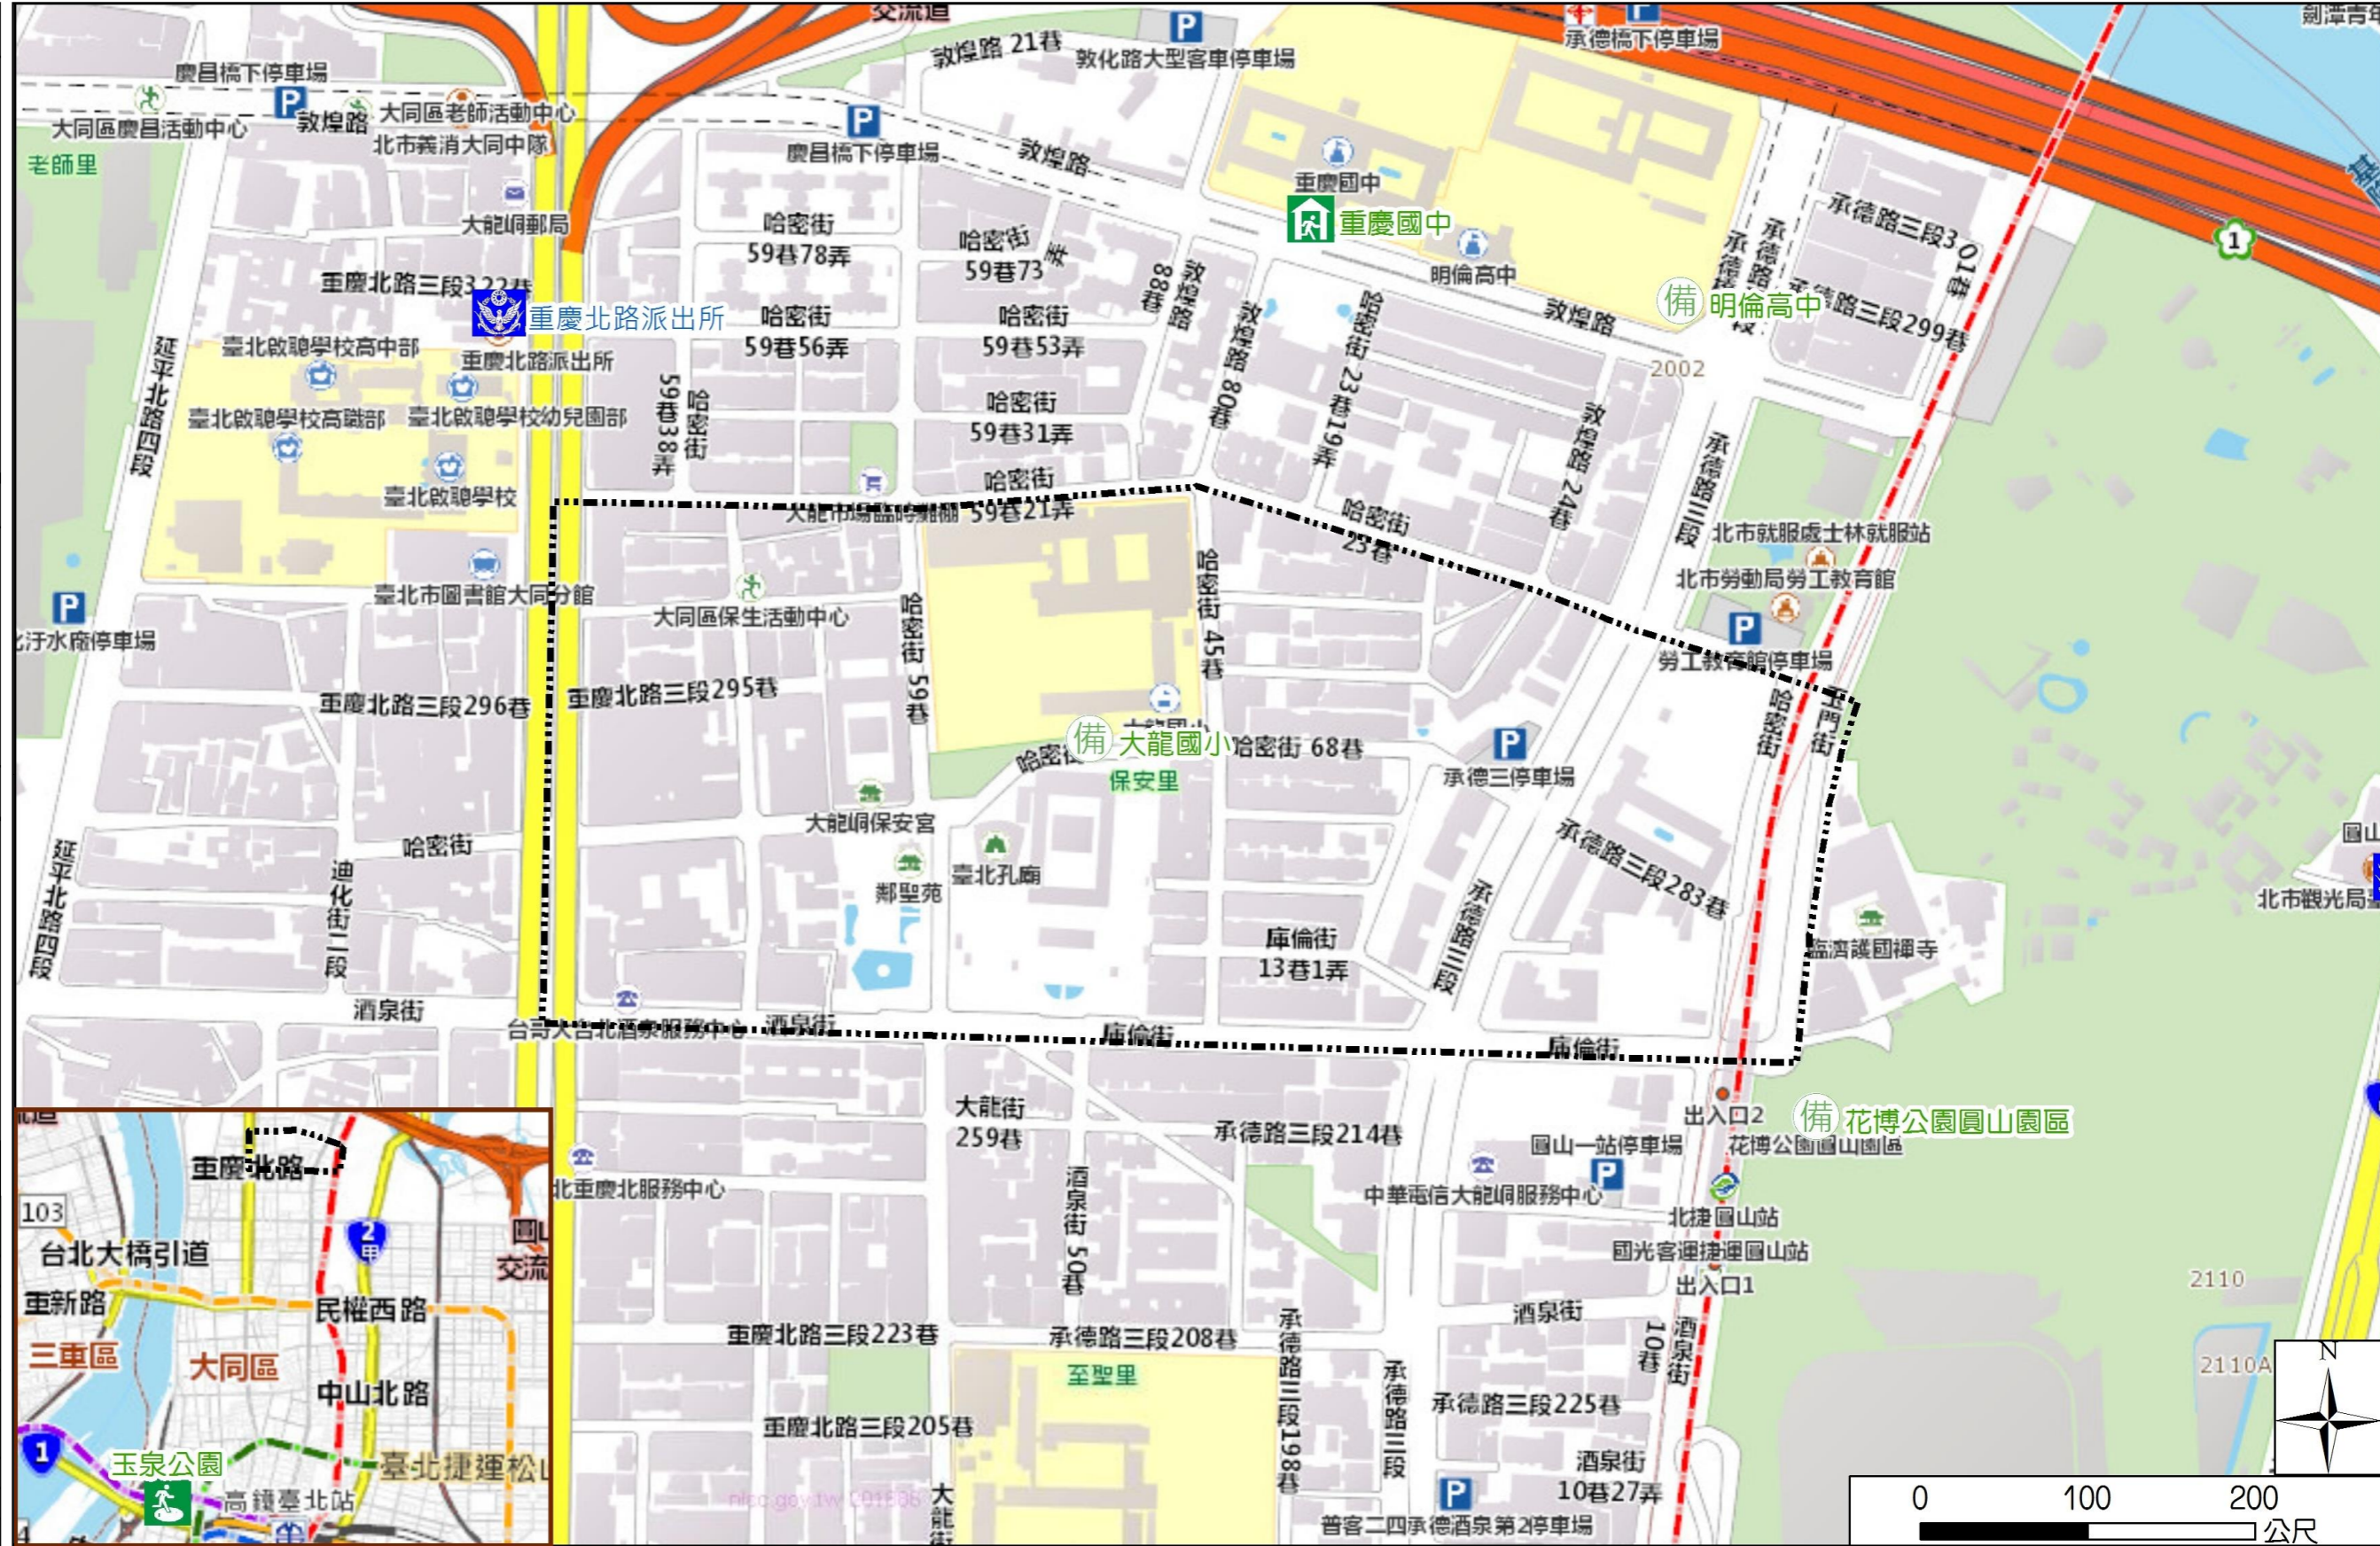

Bau'an Vil., Datong Dist., Taipei City Simple Evacuation Map

Disaster notification Unit

Taipei Citizen Hotline : 1999
 Fire Department Tel. : 119
 Police Department Tel. : 110
 EOC of Datong Dist.
 Non-emergency number :
 02-25975323
 Emergency number :
 02-66080119
 Officer
 Mobile : 0988-179-712
 Note: Please call this District's
 EOC to ensure that the evacuation
 shelter is open

Disaster Prevention Information Website

Taipei City Disaster Prevention Information Website

Knowledge of disaster prevention

Flood: Vertical evacuation or preventive evacuation
 Earthquake :

More disaster prevention knowledge :
 Taipei City Disaster Prevention Guide

Evacuation Shelter

Name	Yuquan Park Applicable to earthquake situations
Address	No.28, Xining N. Rd.
Capacity	1993
Contact number	02-25850192
Name	Chongqing Junior High School (School for Priority Shelter) Applicable to flood situations
Address	No.19, Dunhuang Rd.
Capacity	50
Contact number	02-25948631#240
Name	Dalong Elementary School
Address	No.47, Hami St.
Capacity	30
Contact number	02-25942635#838
Name	Minglun High School
Address	No.336, Sec. 3, Chengde Rd.
Capacity	70
Contact number	02-25961567#151