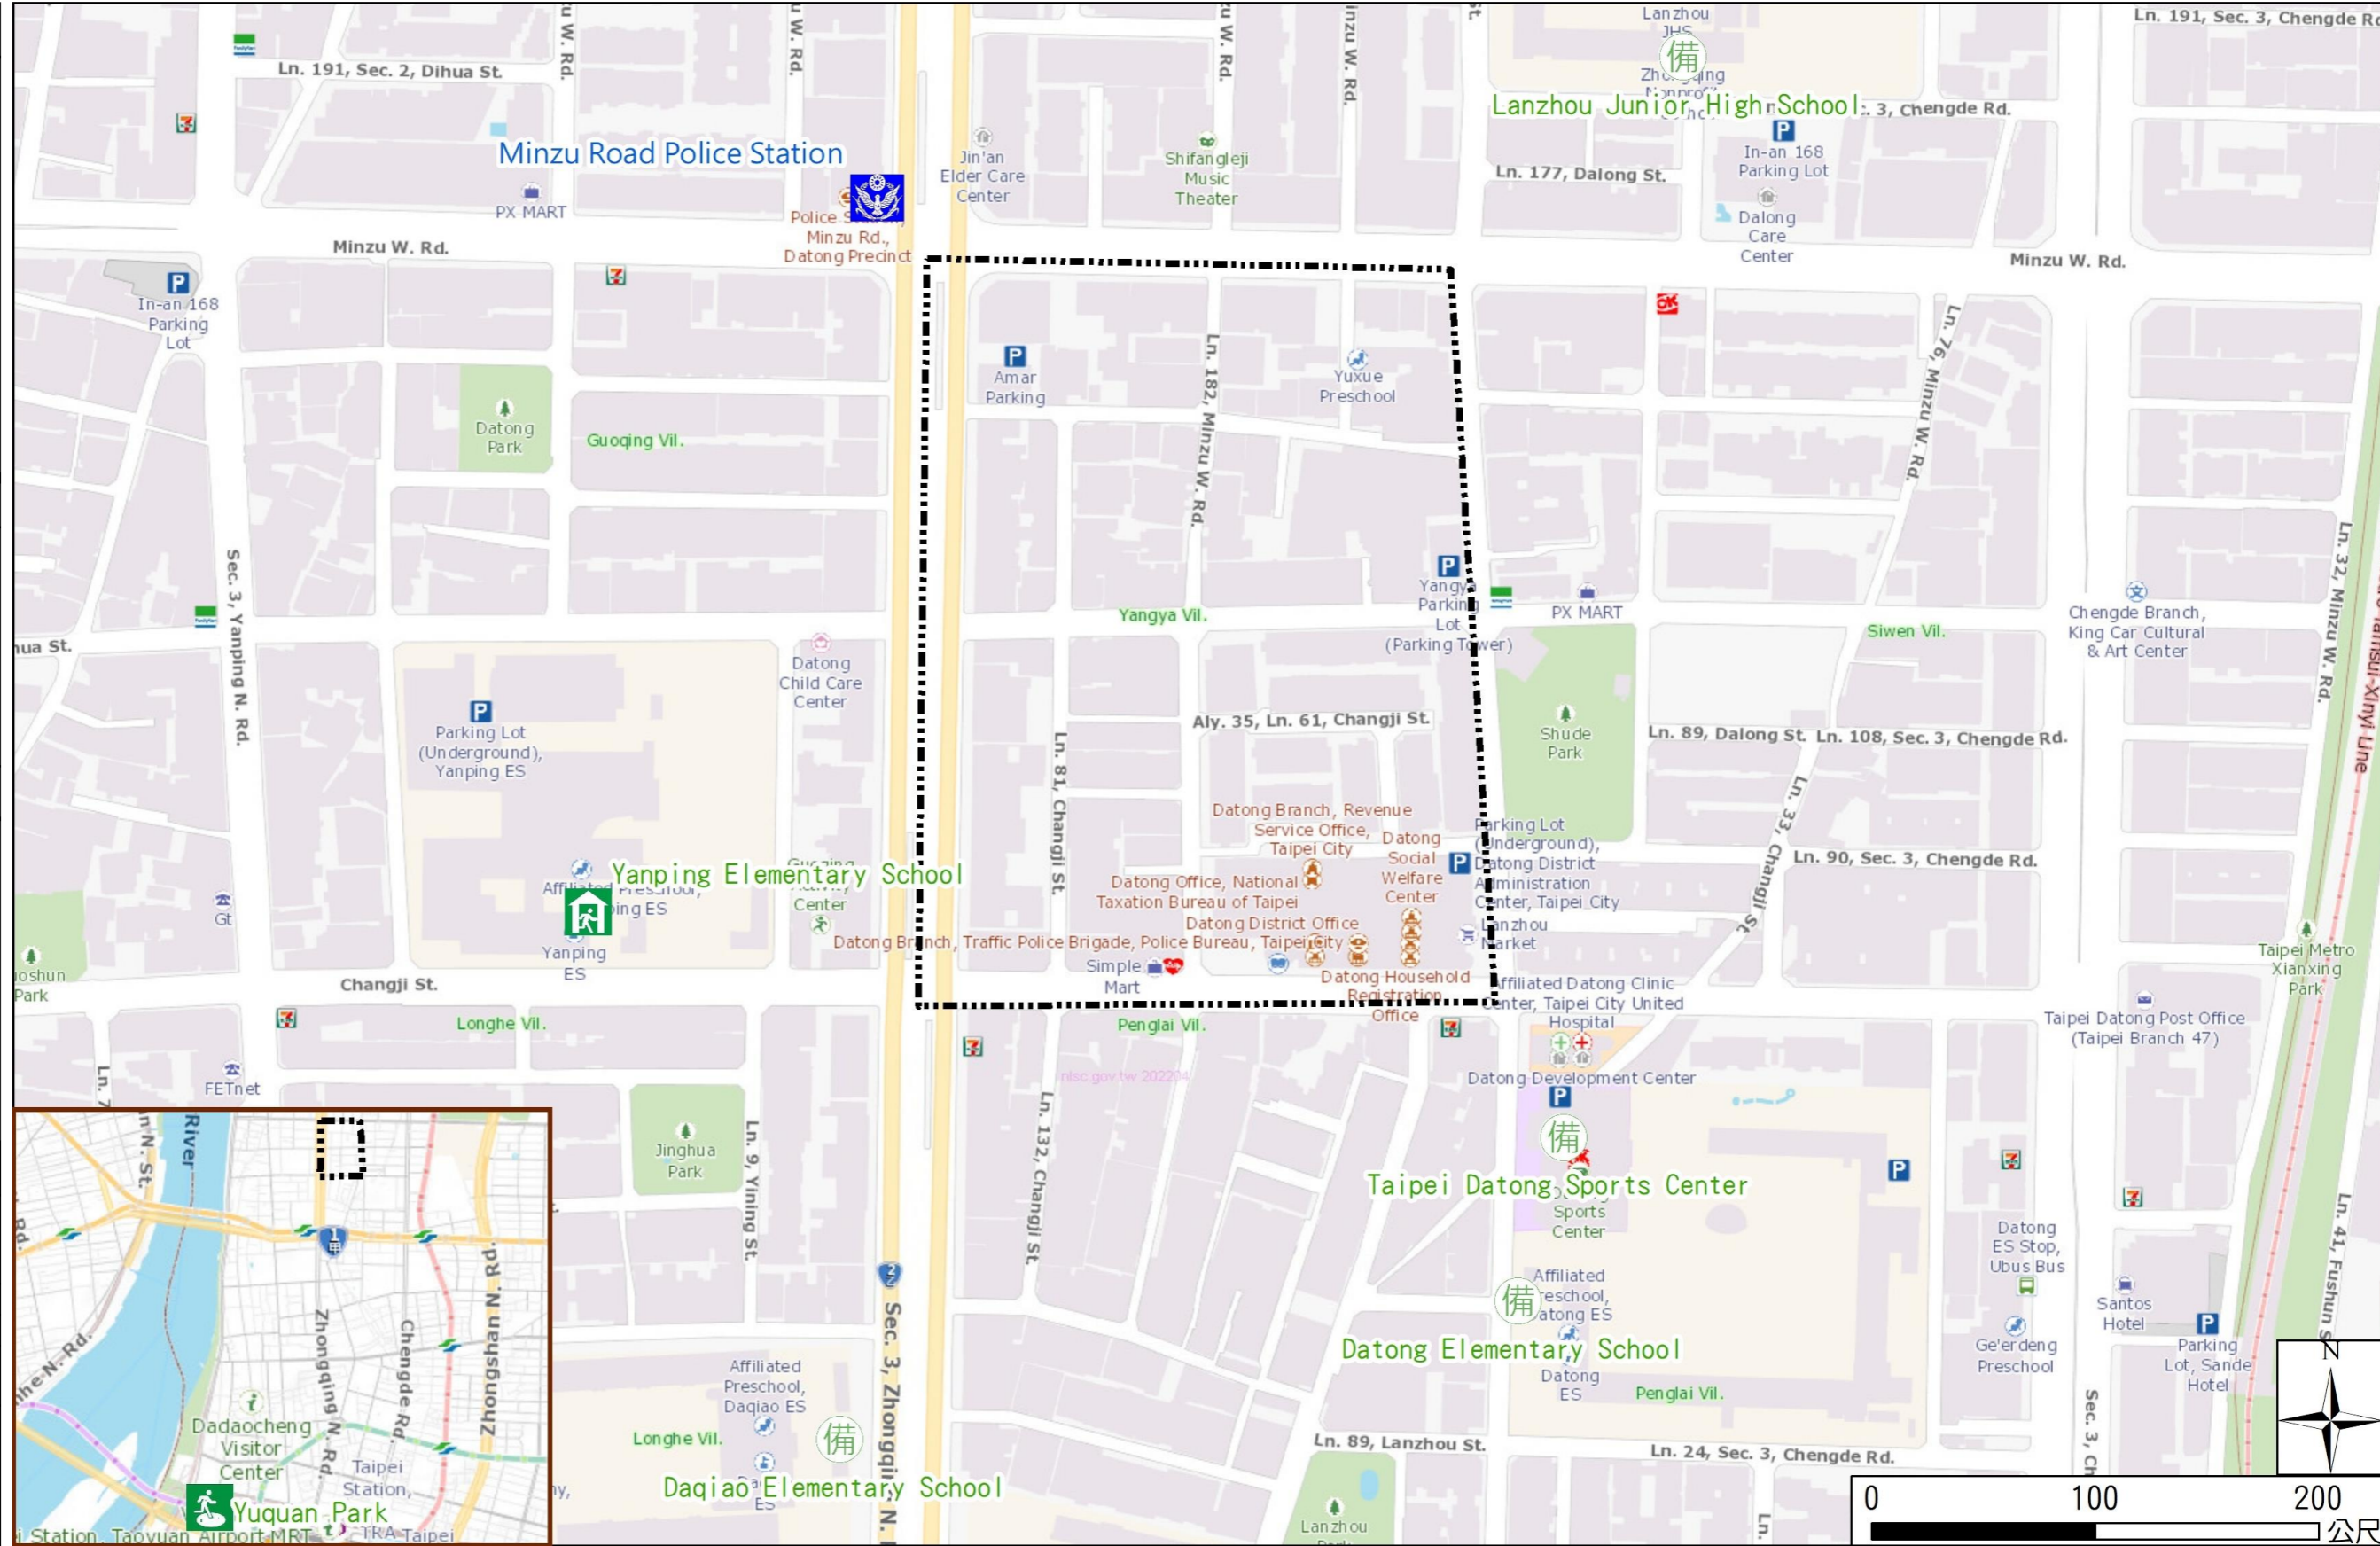

Yangya Vil., Datong Dist., Taipei City Evacuation Map

Disaster notification Unit

Taipei Citizen Hotline : 1999
Fire Department Tel. : 119
Police Department Tel. : 110
EOC of Datong Dist.
Non-emergency number : 02-25975323
Emergency number : 02-66080119
Officer
Mobile : 0988-179-713
Note: Please call this District's EOC to ensure that the evacuation shelter is open

Disaster Prevention Information Website

Taipei City Disaster Prevention Information Website

Knowledge of disaster prevention

Flood: Vertical evacuation or preventive evacuation
Earthquake :

More disaster prevention knowledge :
Taipei City Disaster Prevention Guide

Evacuation Shelter

Name	Yuquan Park Applicable to earthquake situations
Address	No.28, Xining N. Rd.
Capacity	1993
Contact number	02-25850192
Name	Yanping Elementary School (School for Priority Shelter) Applicable to flood situations
Address	No.97, Changji St.
Capacity	88
Contact number	02-25942439#630
Name	Taipei Datong Sports Center
Address	No.51, Dalong St.
Capacity	300
Contact number	02-2782-5000#822

圖例	里界 Village Boundary	避難收容處所 Evacuation Shelter	防救災單位 Disaster Rescue Resources	重要地標 Landmark
	 里界 Village Boundary	 室內避難收容處所(優先安置學校) Indoor Evacuation Shelter (School for Priority Shelter)	 警察單位 Police Department	 直升機起降場 Helicopter Pad
		 室外避難收容處所(防災公園) Outdoor Evacuation Shelter (Disaster Prevention Park)	 消防單位 Fire Department	 重要地標 Landmark
		 避難收容處所(備用) Evacuation Shelter (Backup)	 急救責任醫院 Designated Hospital (Emergency Medical Treatment)