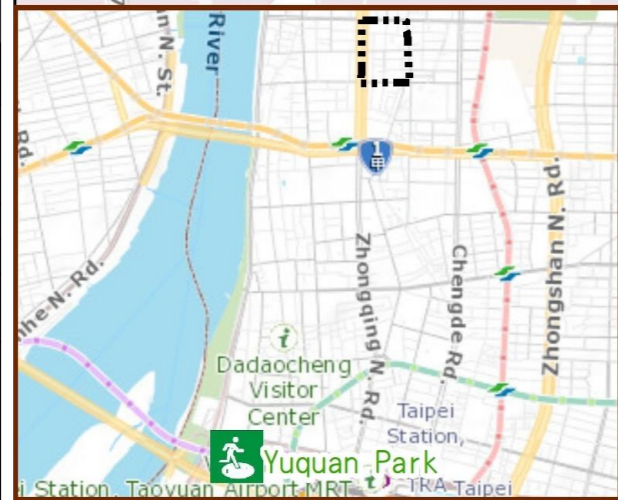

Yangya Vil., Datong Dist., Taipei City Evacuation Map

Disaster notification Unit

Taipei Citizen Hotline : 1999
Fire Department Tel. : 119
Police Department Tel. : 110
EOC of Datong Dist.
Non-emergency number : 02-25975323
Emergency number : 02-66080119
Officer
Mobile : 0988-179-713
Note: Please call this District's EOC to ensure that the evacuation shelter is open

Disaster Prevention Information Website

Taipei City Disaster Prevention Information Website

Knowledge of disaster prevention

Flood: Vertical evacuation or preventive evacuation
Earthquake :

More disaster prevention knowledge :
Taipei City Disaster Prevention Guide

Evacuation Shelter

Name	Yuquan Park Applicable to earthquake situations
Address	No.28, Xining N. Rd.
Capacity	1993
Contact number	02-25850192
Name	Yanping Elementary School (School for Priority Shelter) Applicable to flood situations
Address	No.97, Changji St.
Capacity	88
Contact number	02-25942439#630
Name	Taipei Datong Sports Center
Address	No.51, Dalong St.
Capacity	300
Contact number	02-2782-5000#822

圖例	里界 Village Boundary	避難收容處所 Evacuation Shelter	防救災單位 Disaster Rescue Resources	重要地標 Landmark
	 里界 Village Boundary	 室內避難收容處所(優先安置學校) Indoor Evacuation Shelter (School for Priority Shelter)	 警察單位 Police Department	 直升機起降場 Helicopter Pad
		 室外避難收容處所(防災公園) Outdoor Evacuation Shelter (Disaster Prevention Park)	 消防單位 Fire Department	 重要地標 Landmark
		 避難收容處所(備用) Evacuation Shelter (Backup)	 急救責任醫院 Designated Hospital (Emergency Medical Treatment)