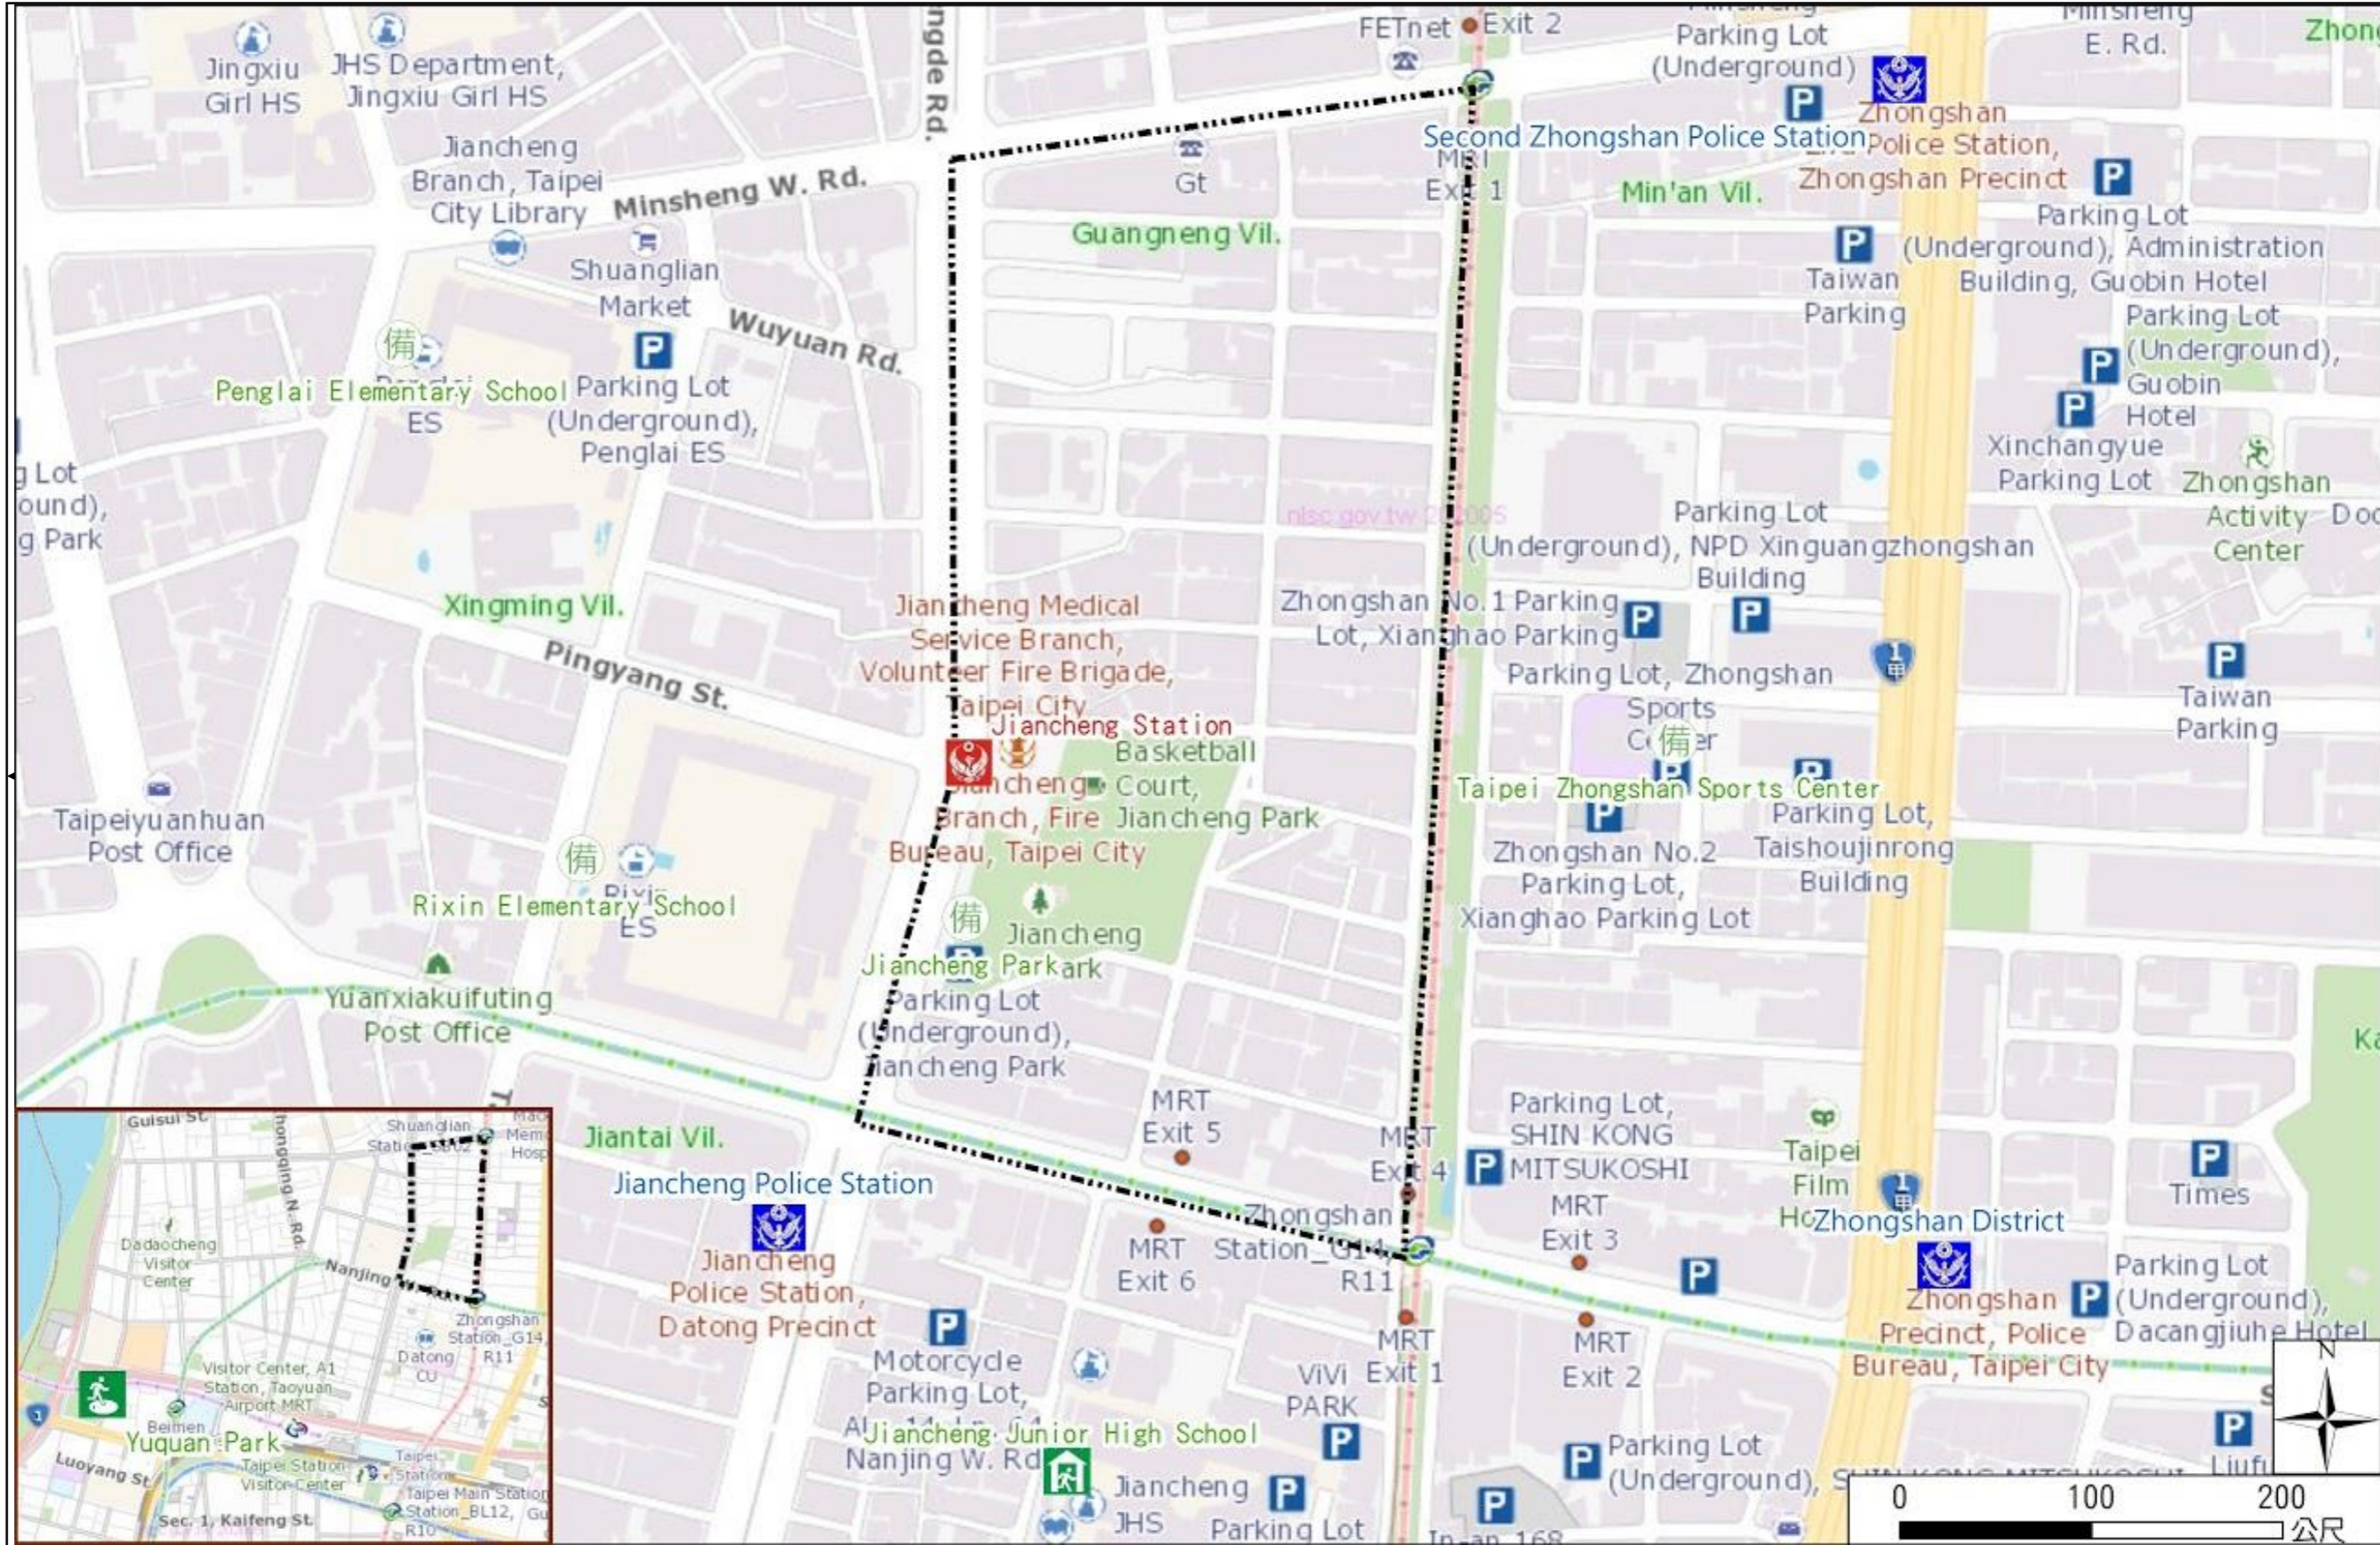

Guangneng Vil., Datong Dist., Taipei City Evacuation Map

Disaster notification Unit

Taipei Citizen Hotline : 1999
 Fire Department Tel. : 119
 Police Department Tel. : 110
 EOC of Datong Dist.
 Non-emergency number :
 02-25975323
 Emergency number :
 02-66080119
 Officer
 Mobile : 0988-179695
 Note: Please call this District's
 EOC to ensure that the evacuation
 shelter is open

Disaster Prevention Information Website

Taipei City Disaster Prevention Information Website

Knowledge of disaster prevention

Flood: Vertical evacuation or preventive evacuation
 Earthquake :

More disaster prevention knowledge :
 Taipei City Disaster Prevention Guide

Evacuation Shelter

Name	Yuquan Park Applicable to earthquake situations
Address	No.28, Xining N. Rd.
Capacity	1993
Contact	02-25850192
Name	Jiancheng Junior High School (School for Priority Shelter) Applicable to earthquake situations
Address	No.37-1, Chang' an W. Rd.
Capacity	119
Contact	02-25587042#650
Name	Rixin Elementary School
Address	RdNo.151, Taiyuan
Capacity	137
Contact	02-25584819#313
Name	Jiancheng Park Applicable to earthquake situations
Address	No.35, Sec. 2, Chengde Rd.
Capacity	923
Contact	02-25850192