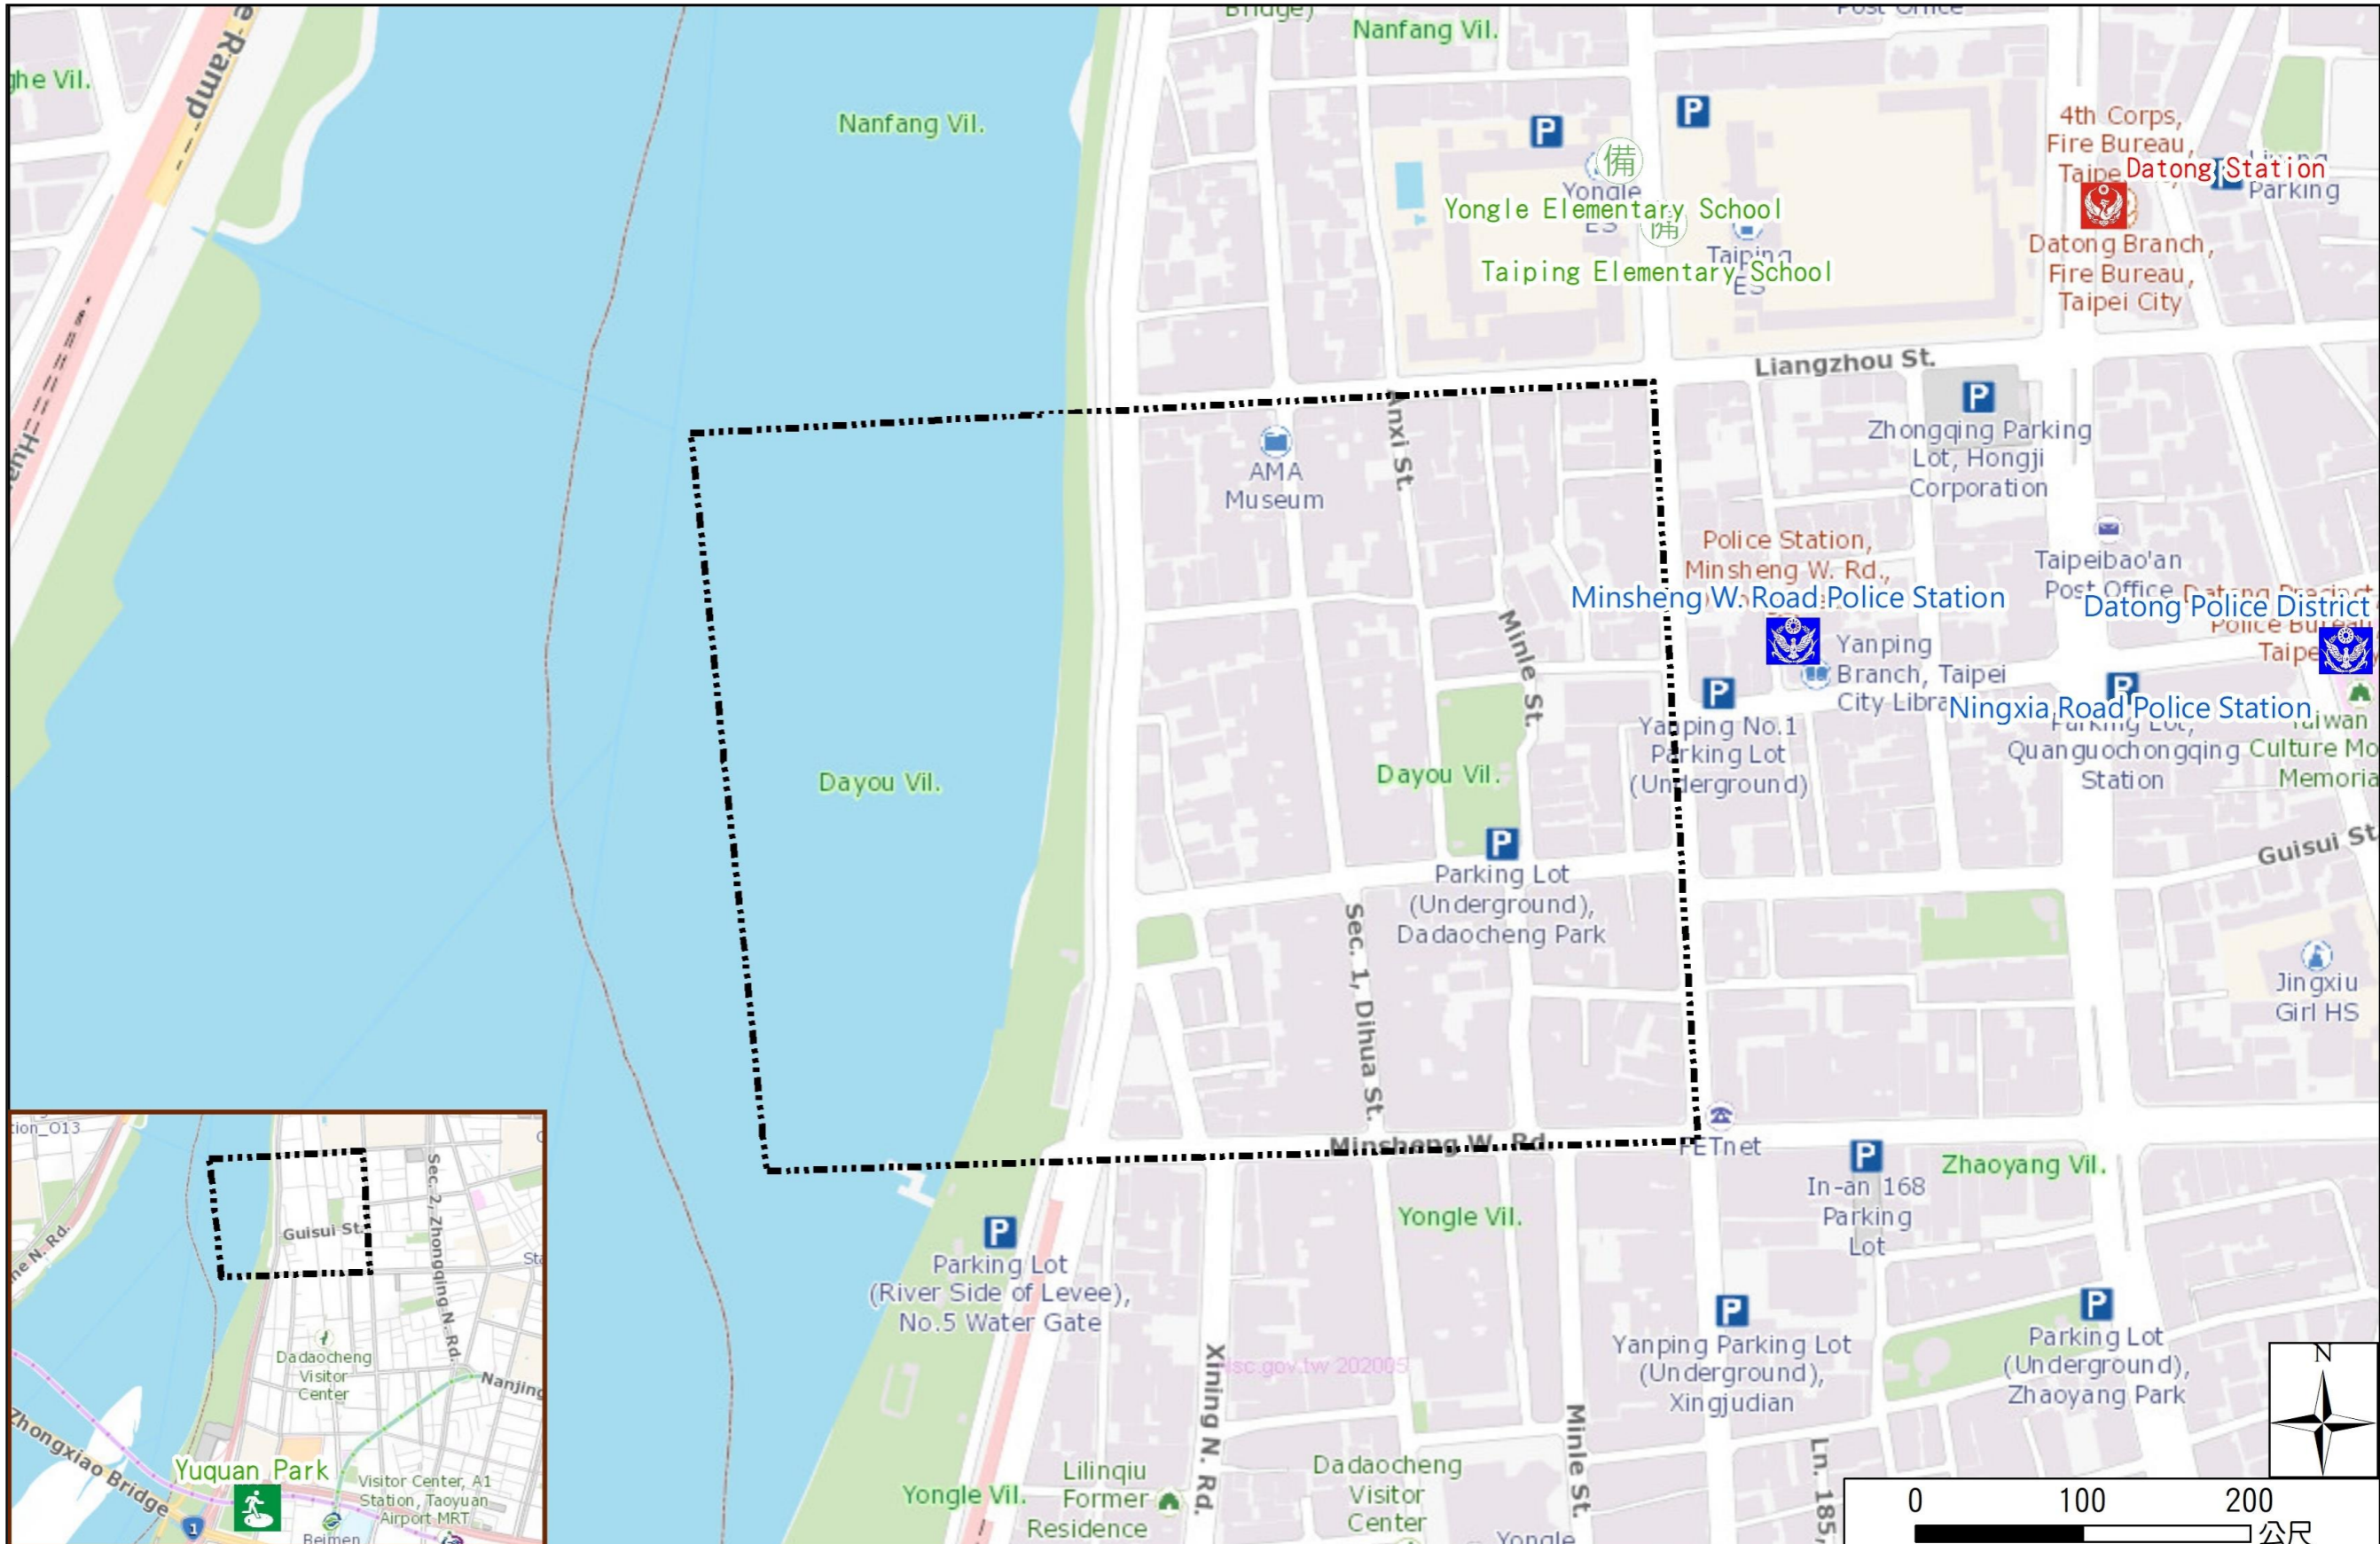

Dayou Vil., Datong Dist., Taipei City Simple Evacuation Map

Datong Disaster notification Unit

Taipei Citizen Hotline : 1999
Fire Department Tel. : 119
Police Department Tel. : 110
EOC of Datong Dist.
Non-emergency number : 02-25975323
Emergency number : 02-66080119
Officer
Mobile : 0988-179704
Note: Please call this District's EOC to ensure that the evacuation shelter is open

Disaster Prevention Information Website

Taipei City Disaster Prevention Information Website

Knowledge of disaster prevention

Flood: Vertical evacuation or preventive evacuation
Earthquake :

More disaster prevention knowledge :
Taipei City Disaster Prevention Guide

Evacuation Shelter

Name	Yuquan Park Applicable to earthquake situations
Address	No.28, Xining N. Rd.
Capacity	1993
Contact number	02-25850192
Name	Zhongxiao Junior High School (School for Priority Shelter) Applicable to earthquake situations and flood situations
Address	No.32, Xining N. Rd.
Capacity	131
Contact number	02-25524890#71
Name	Yongle Elementary School
Address	No.266, Sec. 2, Yanping N. Rd.
Capacity	304
Contact number	02-25534882#132
Name	Taiping Elementary School
Address	No.239, Sec. 2, Yanping N. Rd.
Capacity	123
Contact number	02-25532229#830

圖例	里界 Village Boundary	避難收容處所 Evacuation Shelter	防救災單位 Disaster Rescue Resources	重要地標 Landmark
	里界 Village Boundary	室內避難收容處所(優先安置學校) Indoor Evacuation Shelter (School for Priority Shelter) 室外避難收容處所(防災公園) Outdoor Evacuation Shelter (Disaster Prevention Park) 避難收容處所(備用) Evacuation Shelter (Backup)	警察單位 Police Department 消防單位 Fire Department 急救責任醫院 Designated Hospital (Emergency Medical Treatment)	直升機起降場 Helicopter Pad 重要地標 Landmark