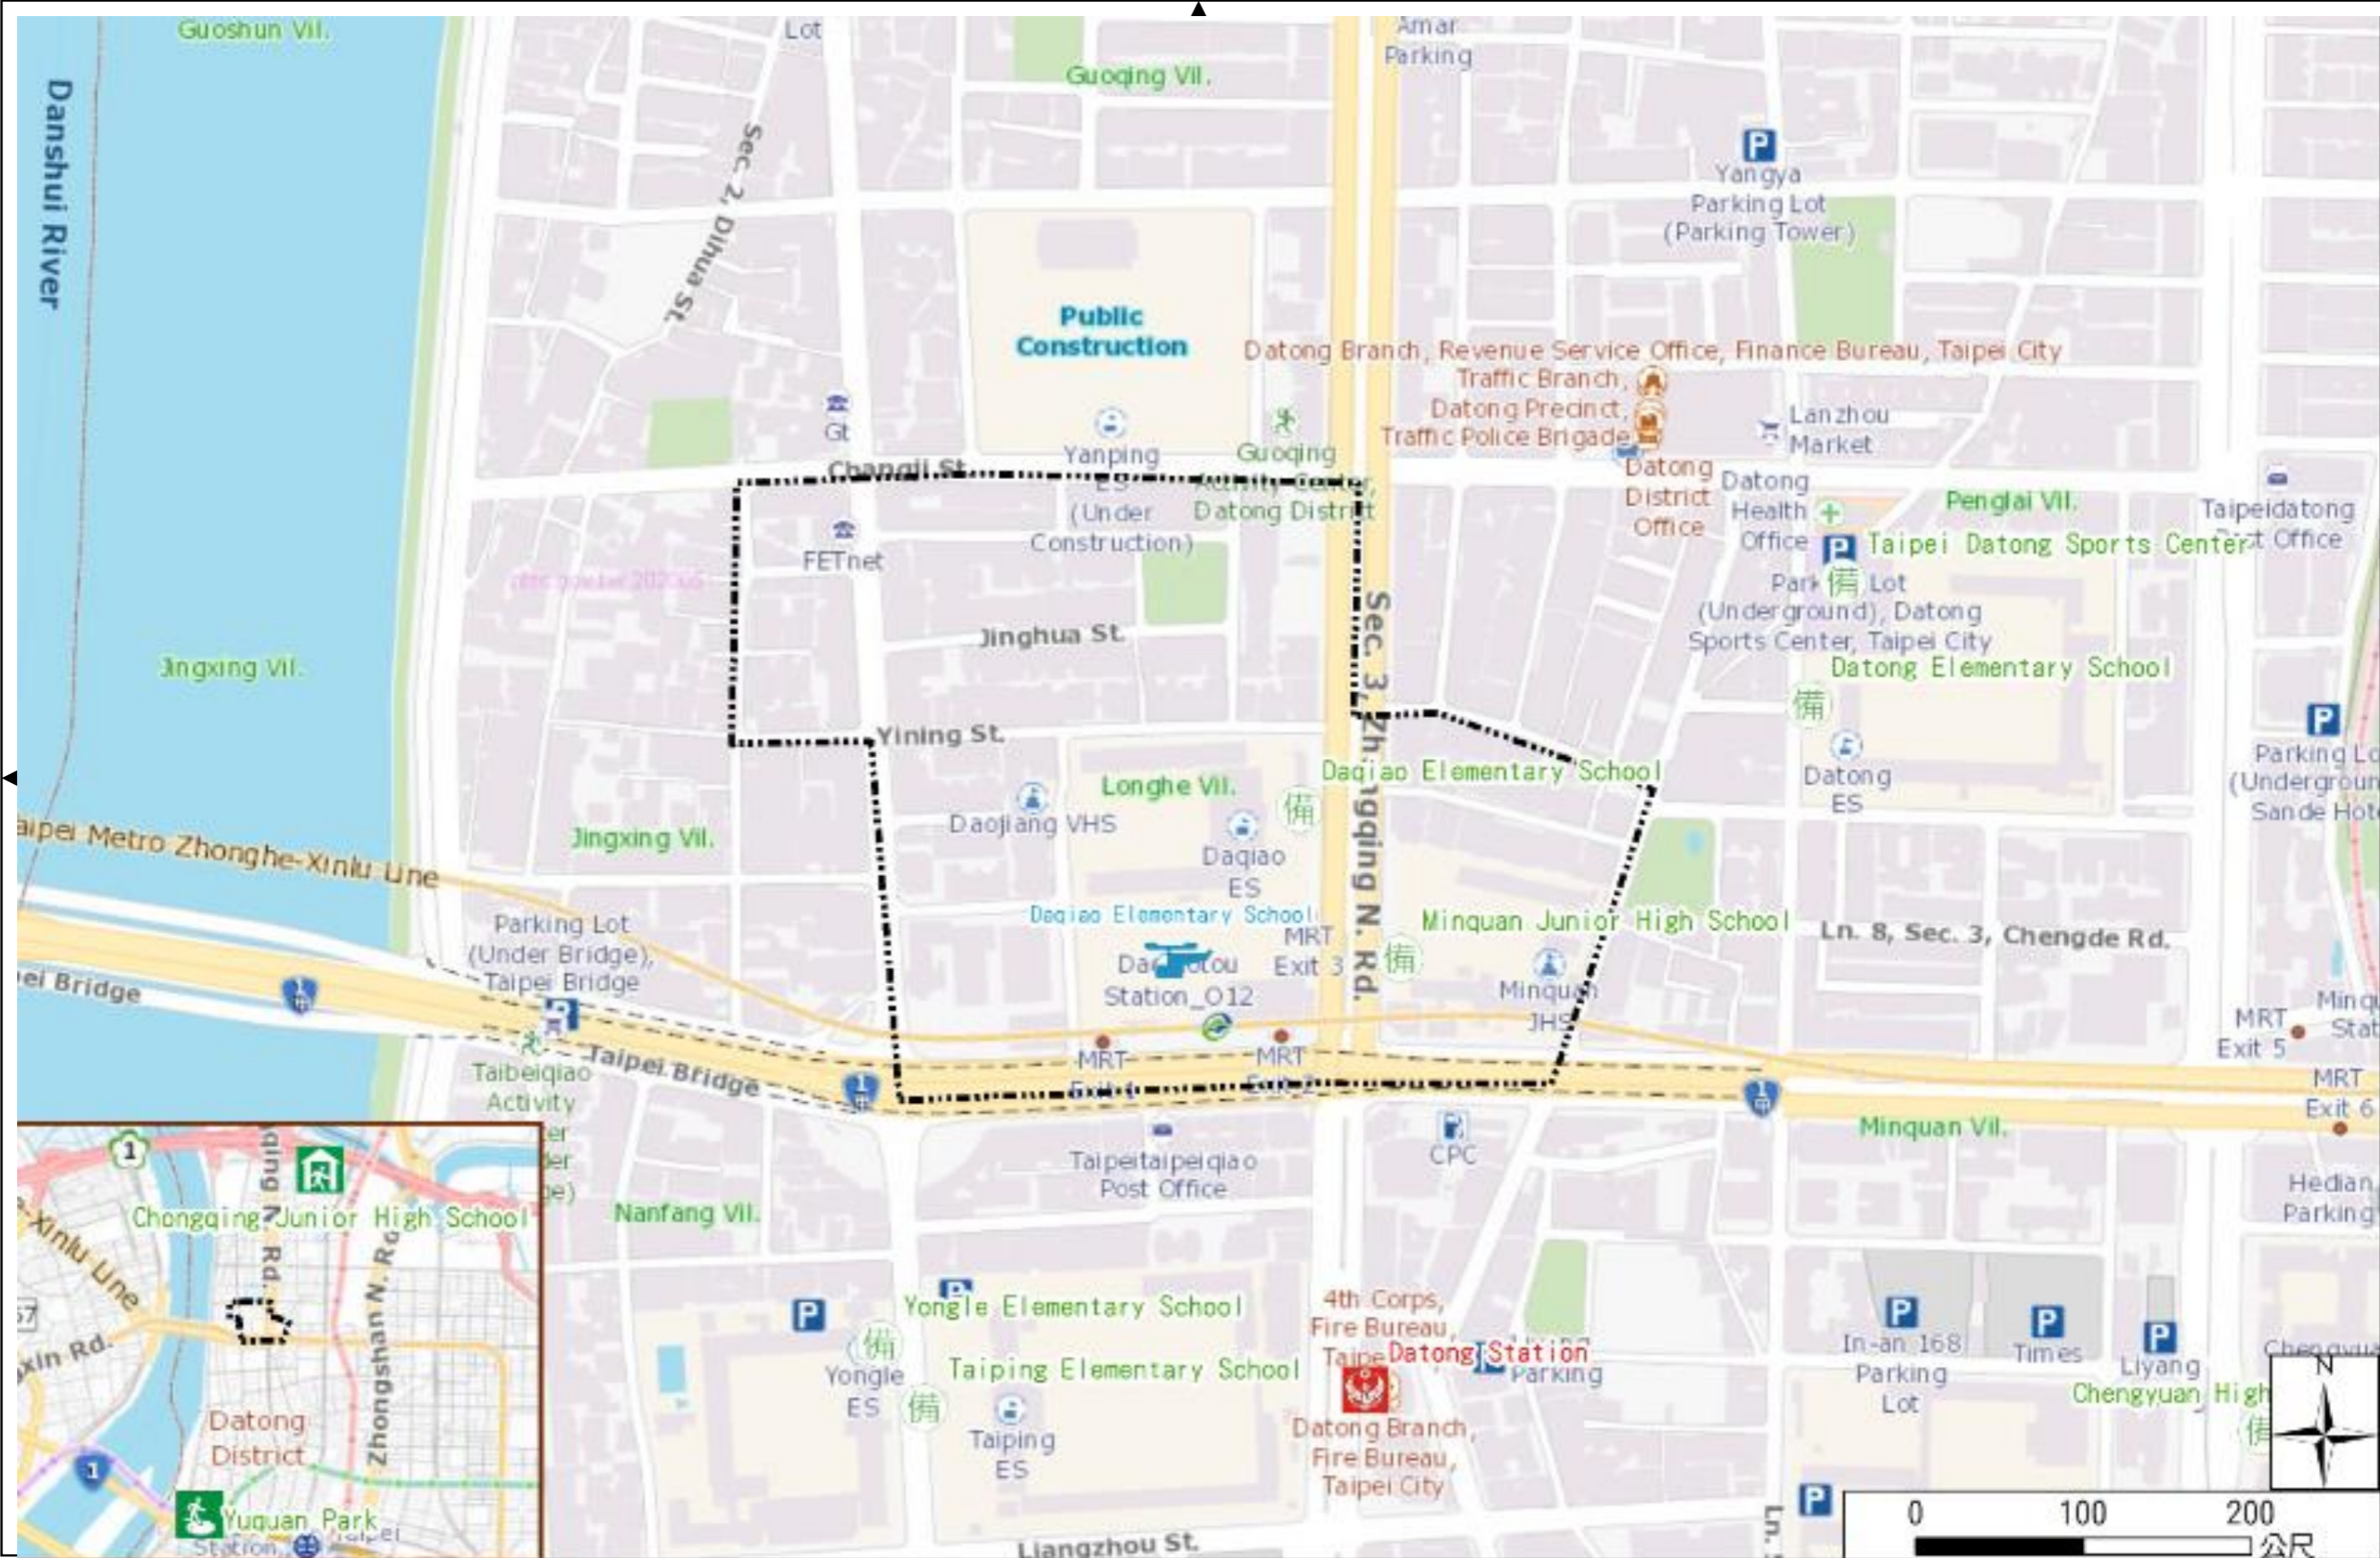

Longhe Vil., Datong Dist., Taipei City Evacuation Map

Disaster notification Unit

Taipei Citizen Hotline : 1999
 Fire Department Tel. : 119
 Police Department Tel. : 110
 EOC of Datong Dist.
 Non-emergency number : 02-25975323
 Emergency number : 02-66080119
 Officer
 Mobilel : 0988-179694
 Note: Please call this District's EOC to ensure that the evacuation shelter is open

Disaster Prevention Information Website

Taipei City Disaster Prevention Information Website

Knowledge of disaster prevention

Flood: Vertical evacuation or preventive evacuation
 Earthquake :

More disaster prevention knowledge :
 Taipei City Disaster Prevention Guide

Evacuation Shelter

Name	Yuquan Park Applicable to earthquake situations
Address	No.28, Xining N. Rd.
Capacity	1993
Contact number	02-25850192
Name	Chongqing Junior High School (School for Priority Shelter) Applicable to flood situations
Address	No.19, Dunhuang Rd.
Capacity	50
Contact number	02-25948631#240
Name	Daqiao Elementary School
Address	No.2, Sec. 3, Chongqing N. Rd.
Capacity	196
Contact number	02-25944413#145
Name	Minquan Junior High School
Address	No.1, Sec. 3, Chongqing N. Rd.
Capacity	30
Contact number	02-25931951#130