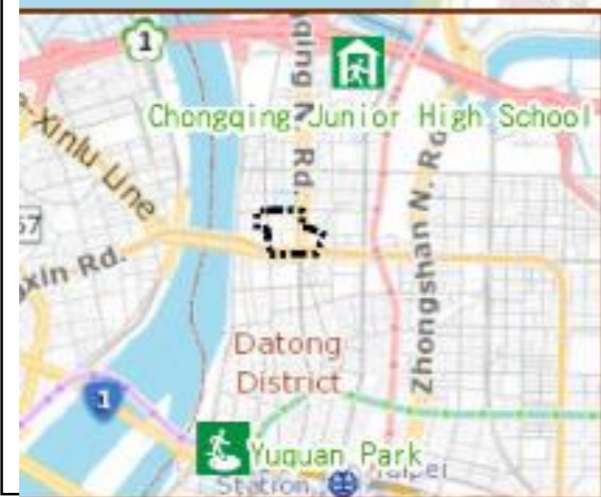

Evacuation Shelter

Name	Yuquan Park Applicable to earthquake situations
Address	No.28, Xining N. Rd.
Capacity	1993
Contact number	02-25850192
Name	Chongqing Junior High School (School for Priority Shelter) Applicable to flood situations
Address	No.19, Dunhuang Rd.
Capacity	50
Contact number	02-25948631#240
Name	Daqiao Elementary School
Address	No.2, Sec. 3, Chongqing N. Rd.
Capacity	196
Contact number	02-25944413#145
Name	Minquan Junior High School
Address	No.1, Sec. 3, Chongqing N. Rd.
Capacity	30
Contact number	02-25931951#130