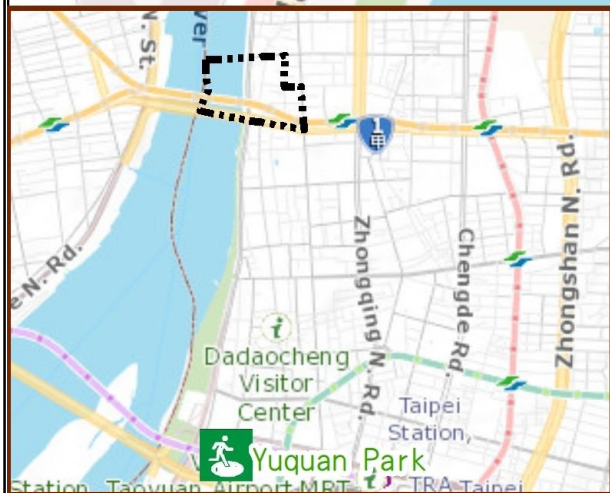

Evacuation Shelter

Name	Yuquan Park
Address	Applicable to earthquake situations
Capacity	No.28, Xining N. Rd.
Contact number	1993
Name	02-25850192
Address	Minquan Junior High School
Capacity	No.1, Sec. 3, Chongqing N. Rd.
Contact number	30
Name	02-25931951#130
Address	Daqiao Elementary School
Capacity	No.2, Sec. 3, Chongqing N. Rd.
Contact number	196
Name	02-25944413#145
Address	Datong Green No.251
Capacity	Intersection of Dunhuang Rd. & Huanhe N. Rd
Contact number	1019
Name	02-23329386