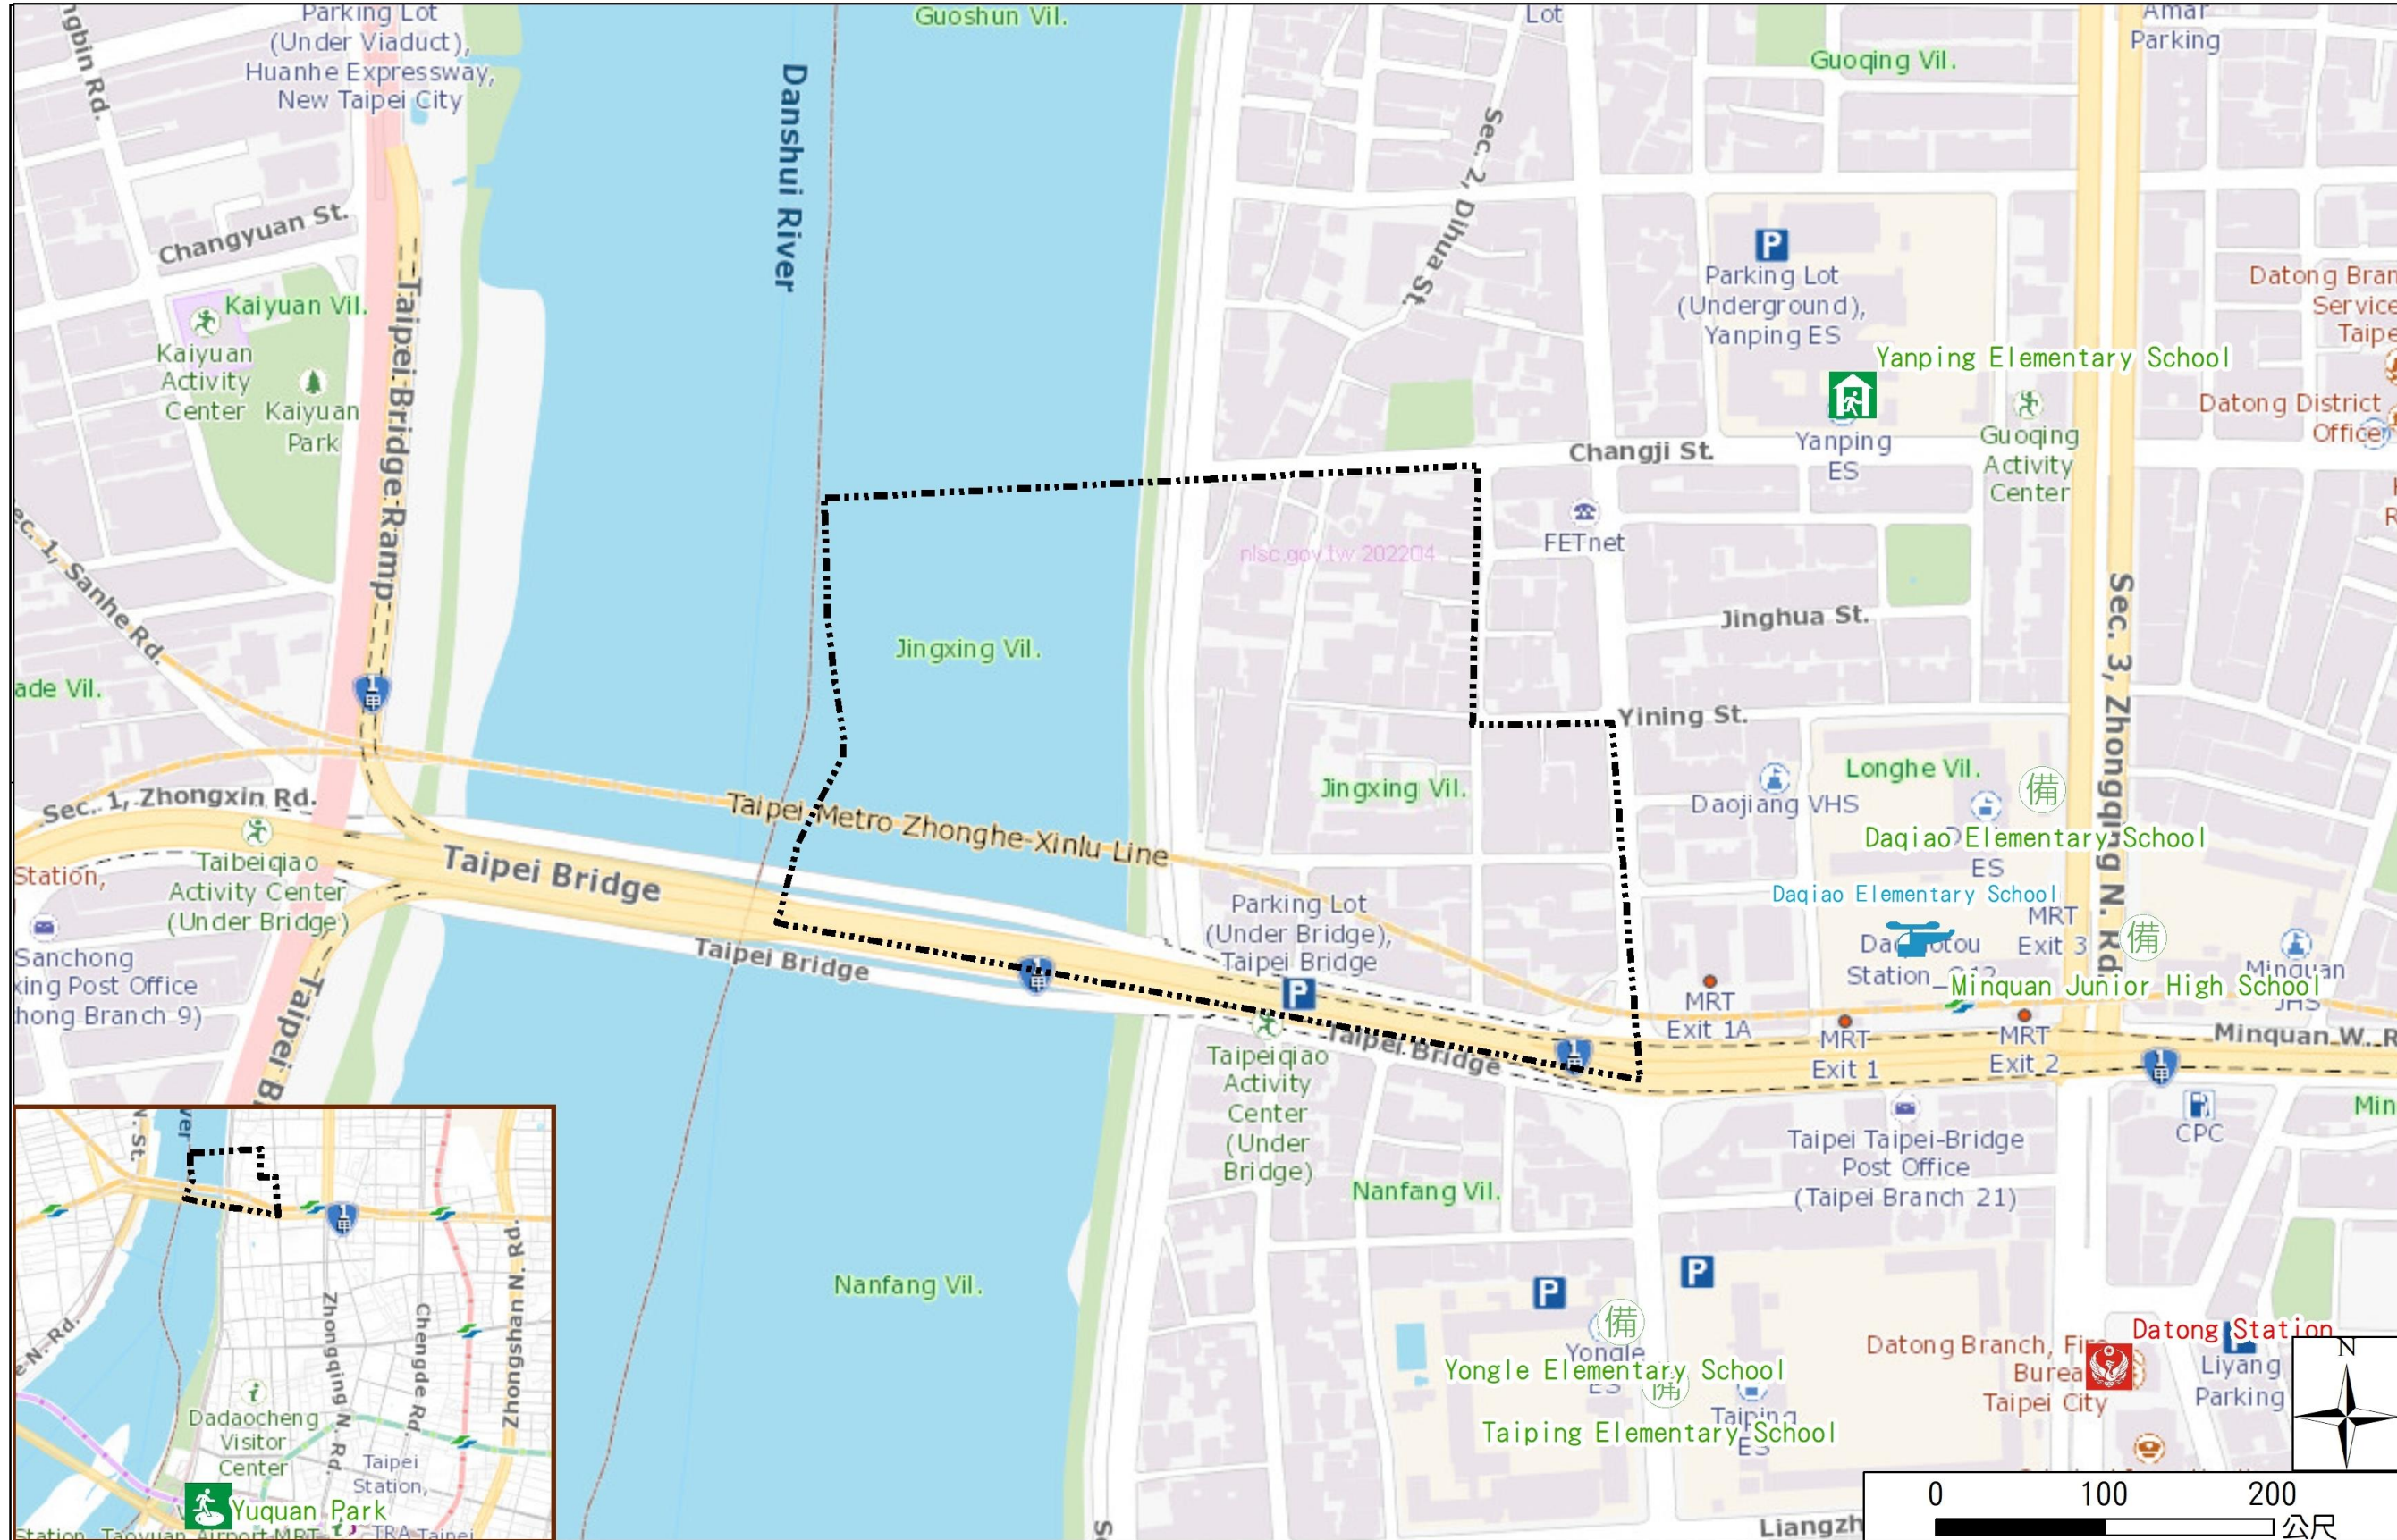

Disaster Prevention Information Website

Taipei City Disaster Prevention Information Website

Knowledge of disaster prevention

Flood: Vertical evacuation or preventive evacuation
 Earthquake :

More disaster prevention knowledge :
 Taipei City Disaster Prevention Guide

Evacuation Shelter

Name	Yuquan Park
Address	Applicable to earthquake situations
Capacity	No.28, Xining N. Rd.
Contact number	1993
Name	02-25850192
Address	Minquan Junior High School
Capacity	No.1, Sec. 3, Chongqing N. Rd.
Contact number	30
Name	02-25931951#130
Address	Daqiao Elementary School
Capacity	No.2, Sec. 3, Chongqing N. Rd.
Contact number	196
Name	02-25944413#145
Address	Datong Green No.251
Capacity	Intersection of Dunhuang Rd. & Huanhe N. Rd
Contact number	1019
Name	02-23329386