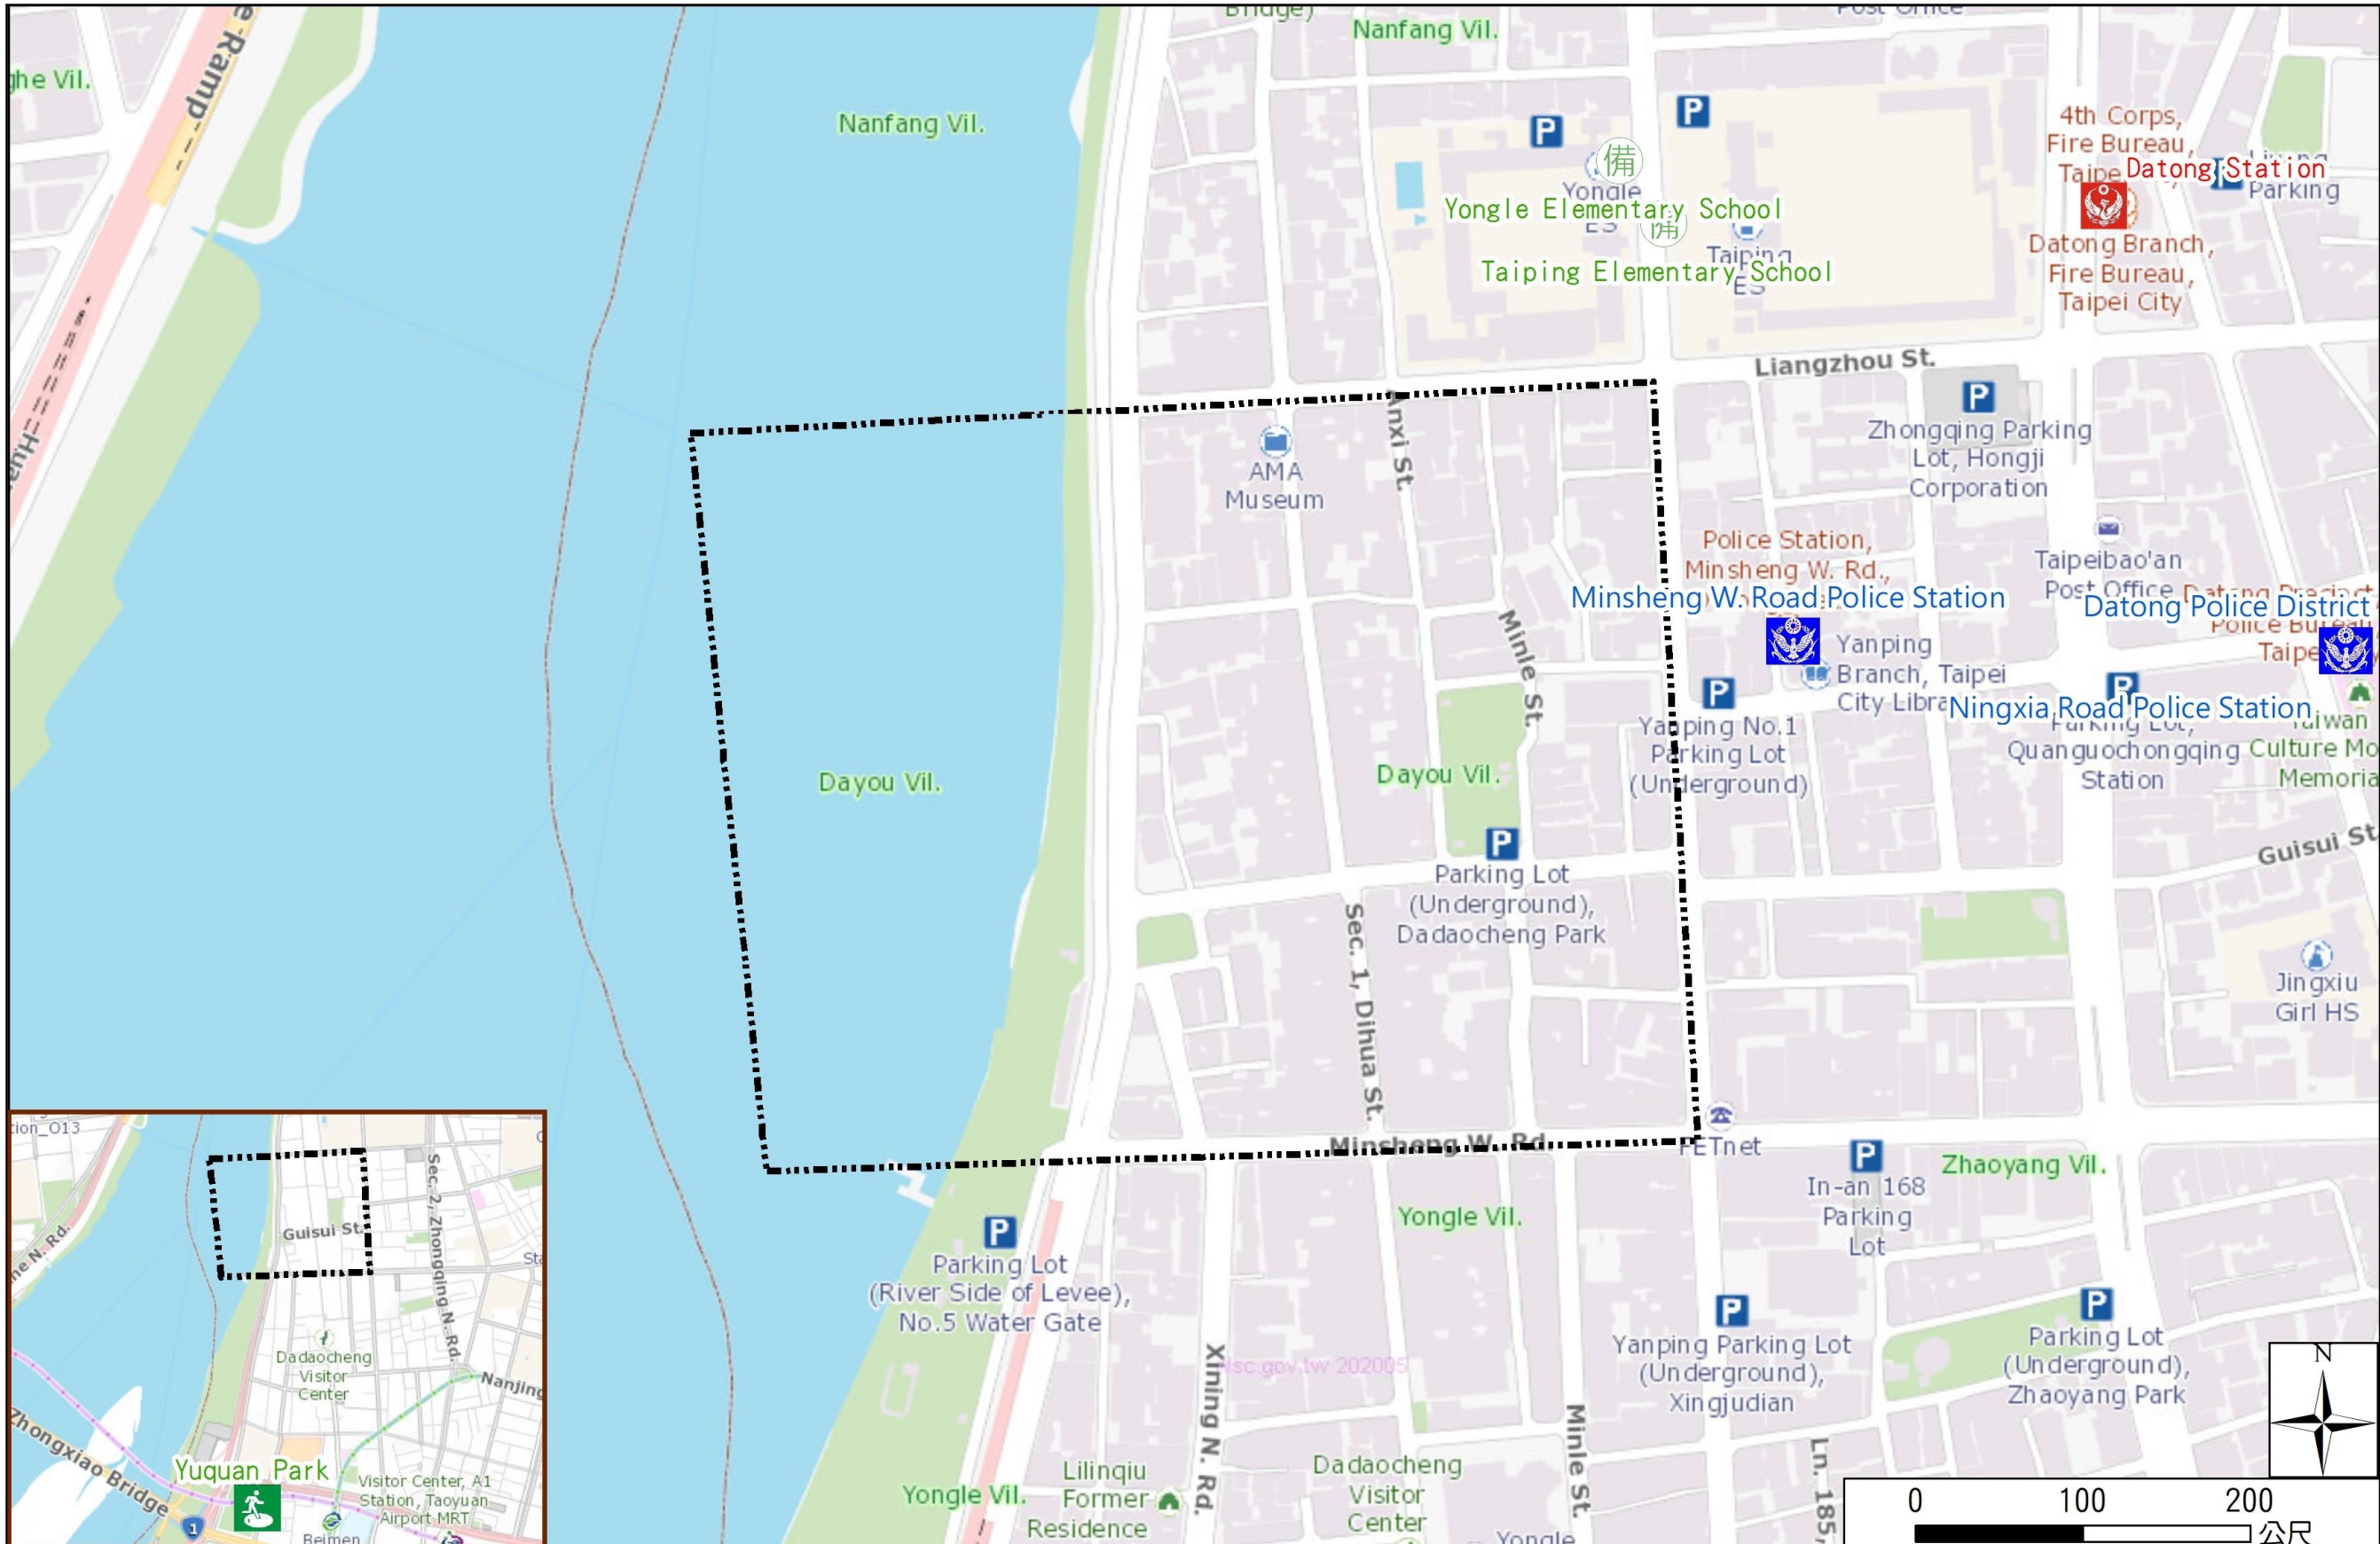

Dayou Vil., Datong Dist., Taipei City Evacuation Map

Datong Disaster notification Unit

Taipei Citizen Hotline : 1999
 Fire Department Tel. : 119
 Police Department Tel. : 110
 EOC of Datong Dist.
 Non-emergency number : 02-25975323
 Emergency number : 02-66080119
 Officer
 Mobile : 0988-179704
 Note: Please call this District's EOC to ensure that the evacuation shelter is open

Disaster Prevention Information Website

Taipei City Disaster Prevention Information Website

Knowledge of disaster prevention

Flood: Vertical evacuation or preventive evacuation
 Earthquake :

More disaster prevention knowledge :
 Taipei City Disaster Prevention Guide

Evacuation Shelter

Name	Yuquan Park Applicable to earthquake situations
Address	No.28, Xining N. Rd.
Capacity	1993
Contact number	02-25850192
Name	Zhongxiao Junior High School (School for Priority Shelter) Applicable to earthquake situations
Address	No.32, Xining N. Rd.
Capacity	131
Contact number	02-25524890#71
Name	Yongle Elementary School
Address	No.266, Sec. 2, Yanping N. Rd.
Capacity	304
Contact number	02-25534882#402
Name	Taiping Elementary School
Address	No.239, Sec. 2, Yanping N. Rd.
Capacity	123
Contact number	02-25532229#830