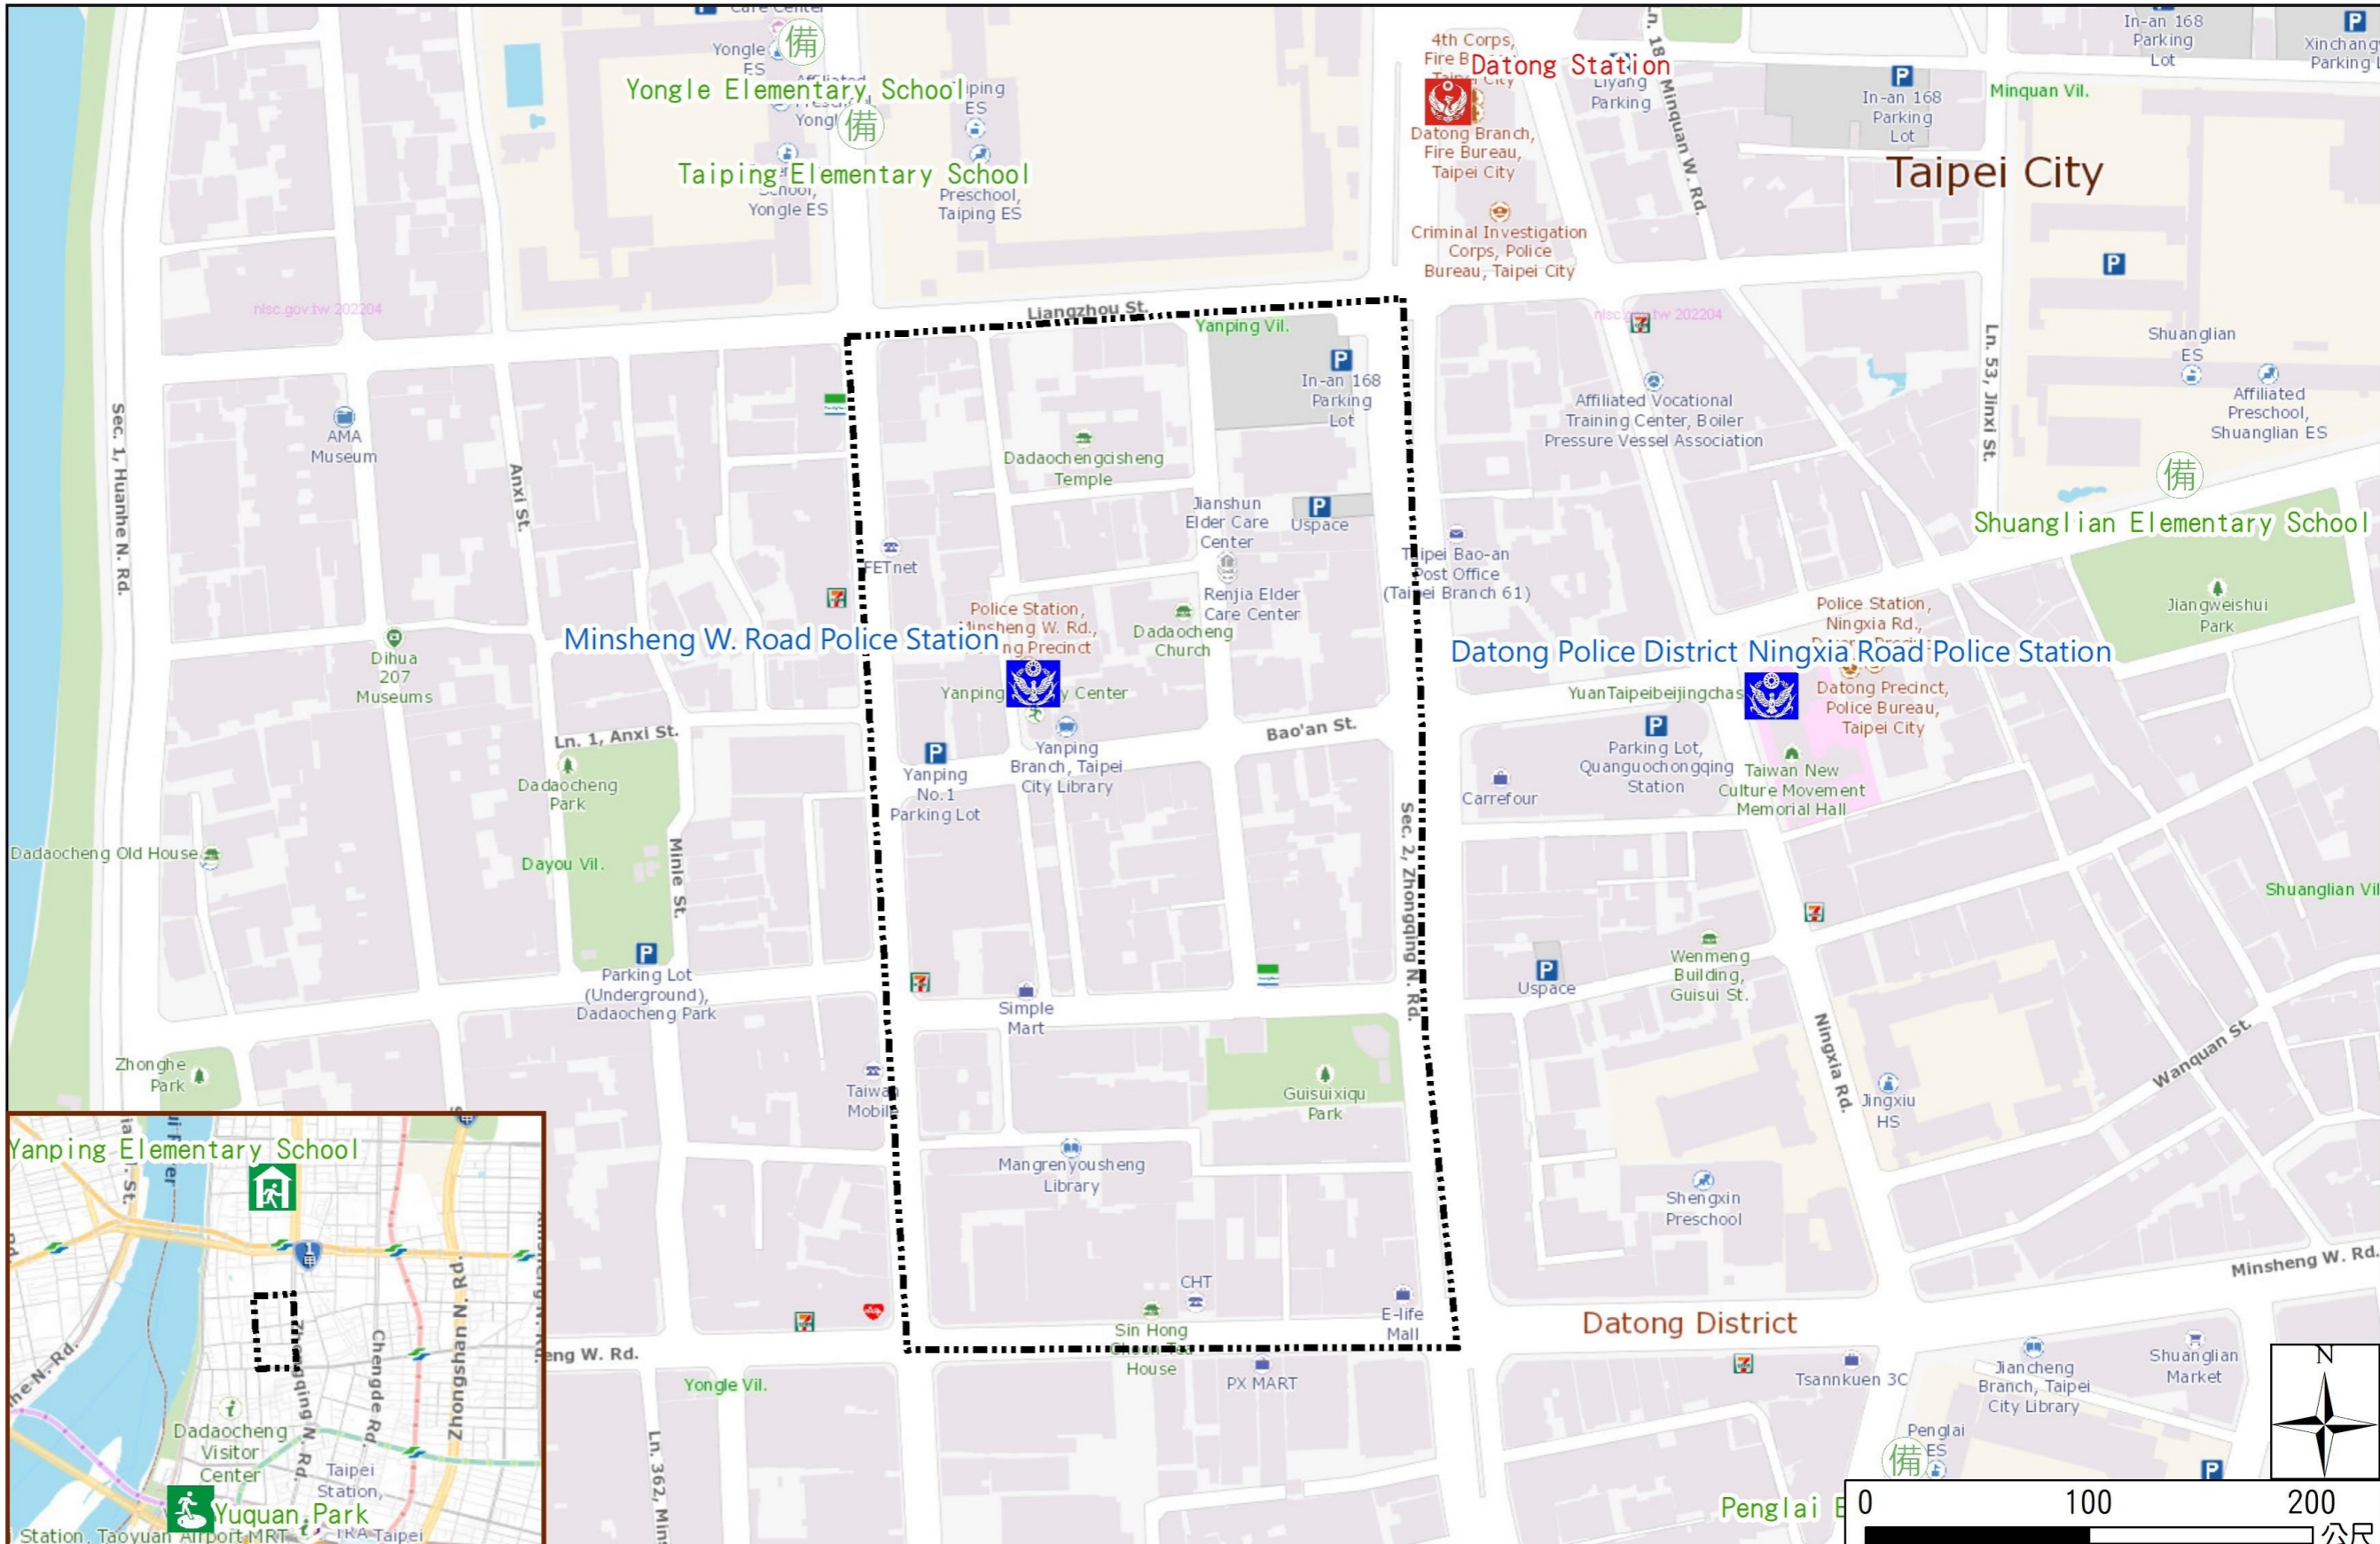

Yanping Vil., Datong Dist., Taipei City Evacuation Map

Datong Disaster notification Unit

Taipei Citizen Hotline : 1999
Fire Department Tel. : 119
Police Department Tel. : 110
EOC of Datong Dist.
Non-emergency number : 02-25975323
Emergency number : 02-66080119
Officer
Mobile : 0988-179692
Note: Please call this District's EOC to ensure that the evacuation shelter is open

Disaster Prevention Information Website

Taipei City Disaster Prevention Information Website

Knowledge of disaster prevention

Flood: Vertical evacuation or preventive evacuation
Earthquake :

More disaster prevention knowledge :
Taipei City Disaster Prevention Guide

Evacuation Shelter

Name	Yuquan Park
Address	No.28, Xining N. Rd.
Capacity	1993
Contact Number	02-25850192
Name	Yanping Elementary School (School for Priority Shelter)
Address	No.97, Changji St.
Capacity	88
Contact number	02-25942439#630
Name	Yongle Elementary School
Address	No.266, Sec. 2, Yanping N. Rd.
Capacity	304
Contact number	02-25534882#402
Name	Taiping Elementary School
Address	No.239, Sec. 2, Yanping N. Rd.
Capacity	123
Contact number	02-25532229#830

圖例	里界 Village Boundary	避難收容處所 Evacuation Shelter	防救災單位 Disaster Rescue Resources	重要地標 Landmark
	里界 Village Boundary	室內避難收容處所(優先安置學校) Indoor Evacuation Shelter (School for Priority Shelter) 室外避難收容處所(防災公園) Outdoor Evacuation Shelter (Disaster Prevention Park) 避難收容處所(備用) Evacuation Shelter (Backup)	警察單位 Police Department 消防單位 Fire Department 急救責任醫院 Designated Hospital (Emergency Medical Treatment)	直升機起降場 Helicopter Pad 重要地標 Landmark