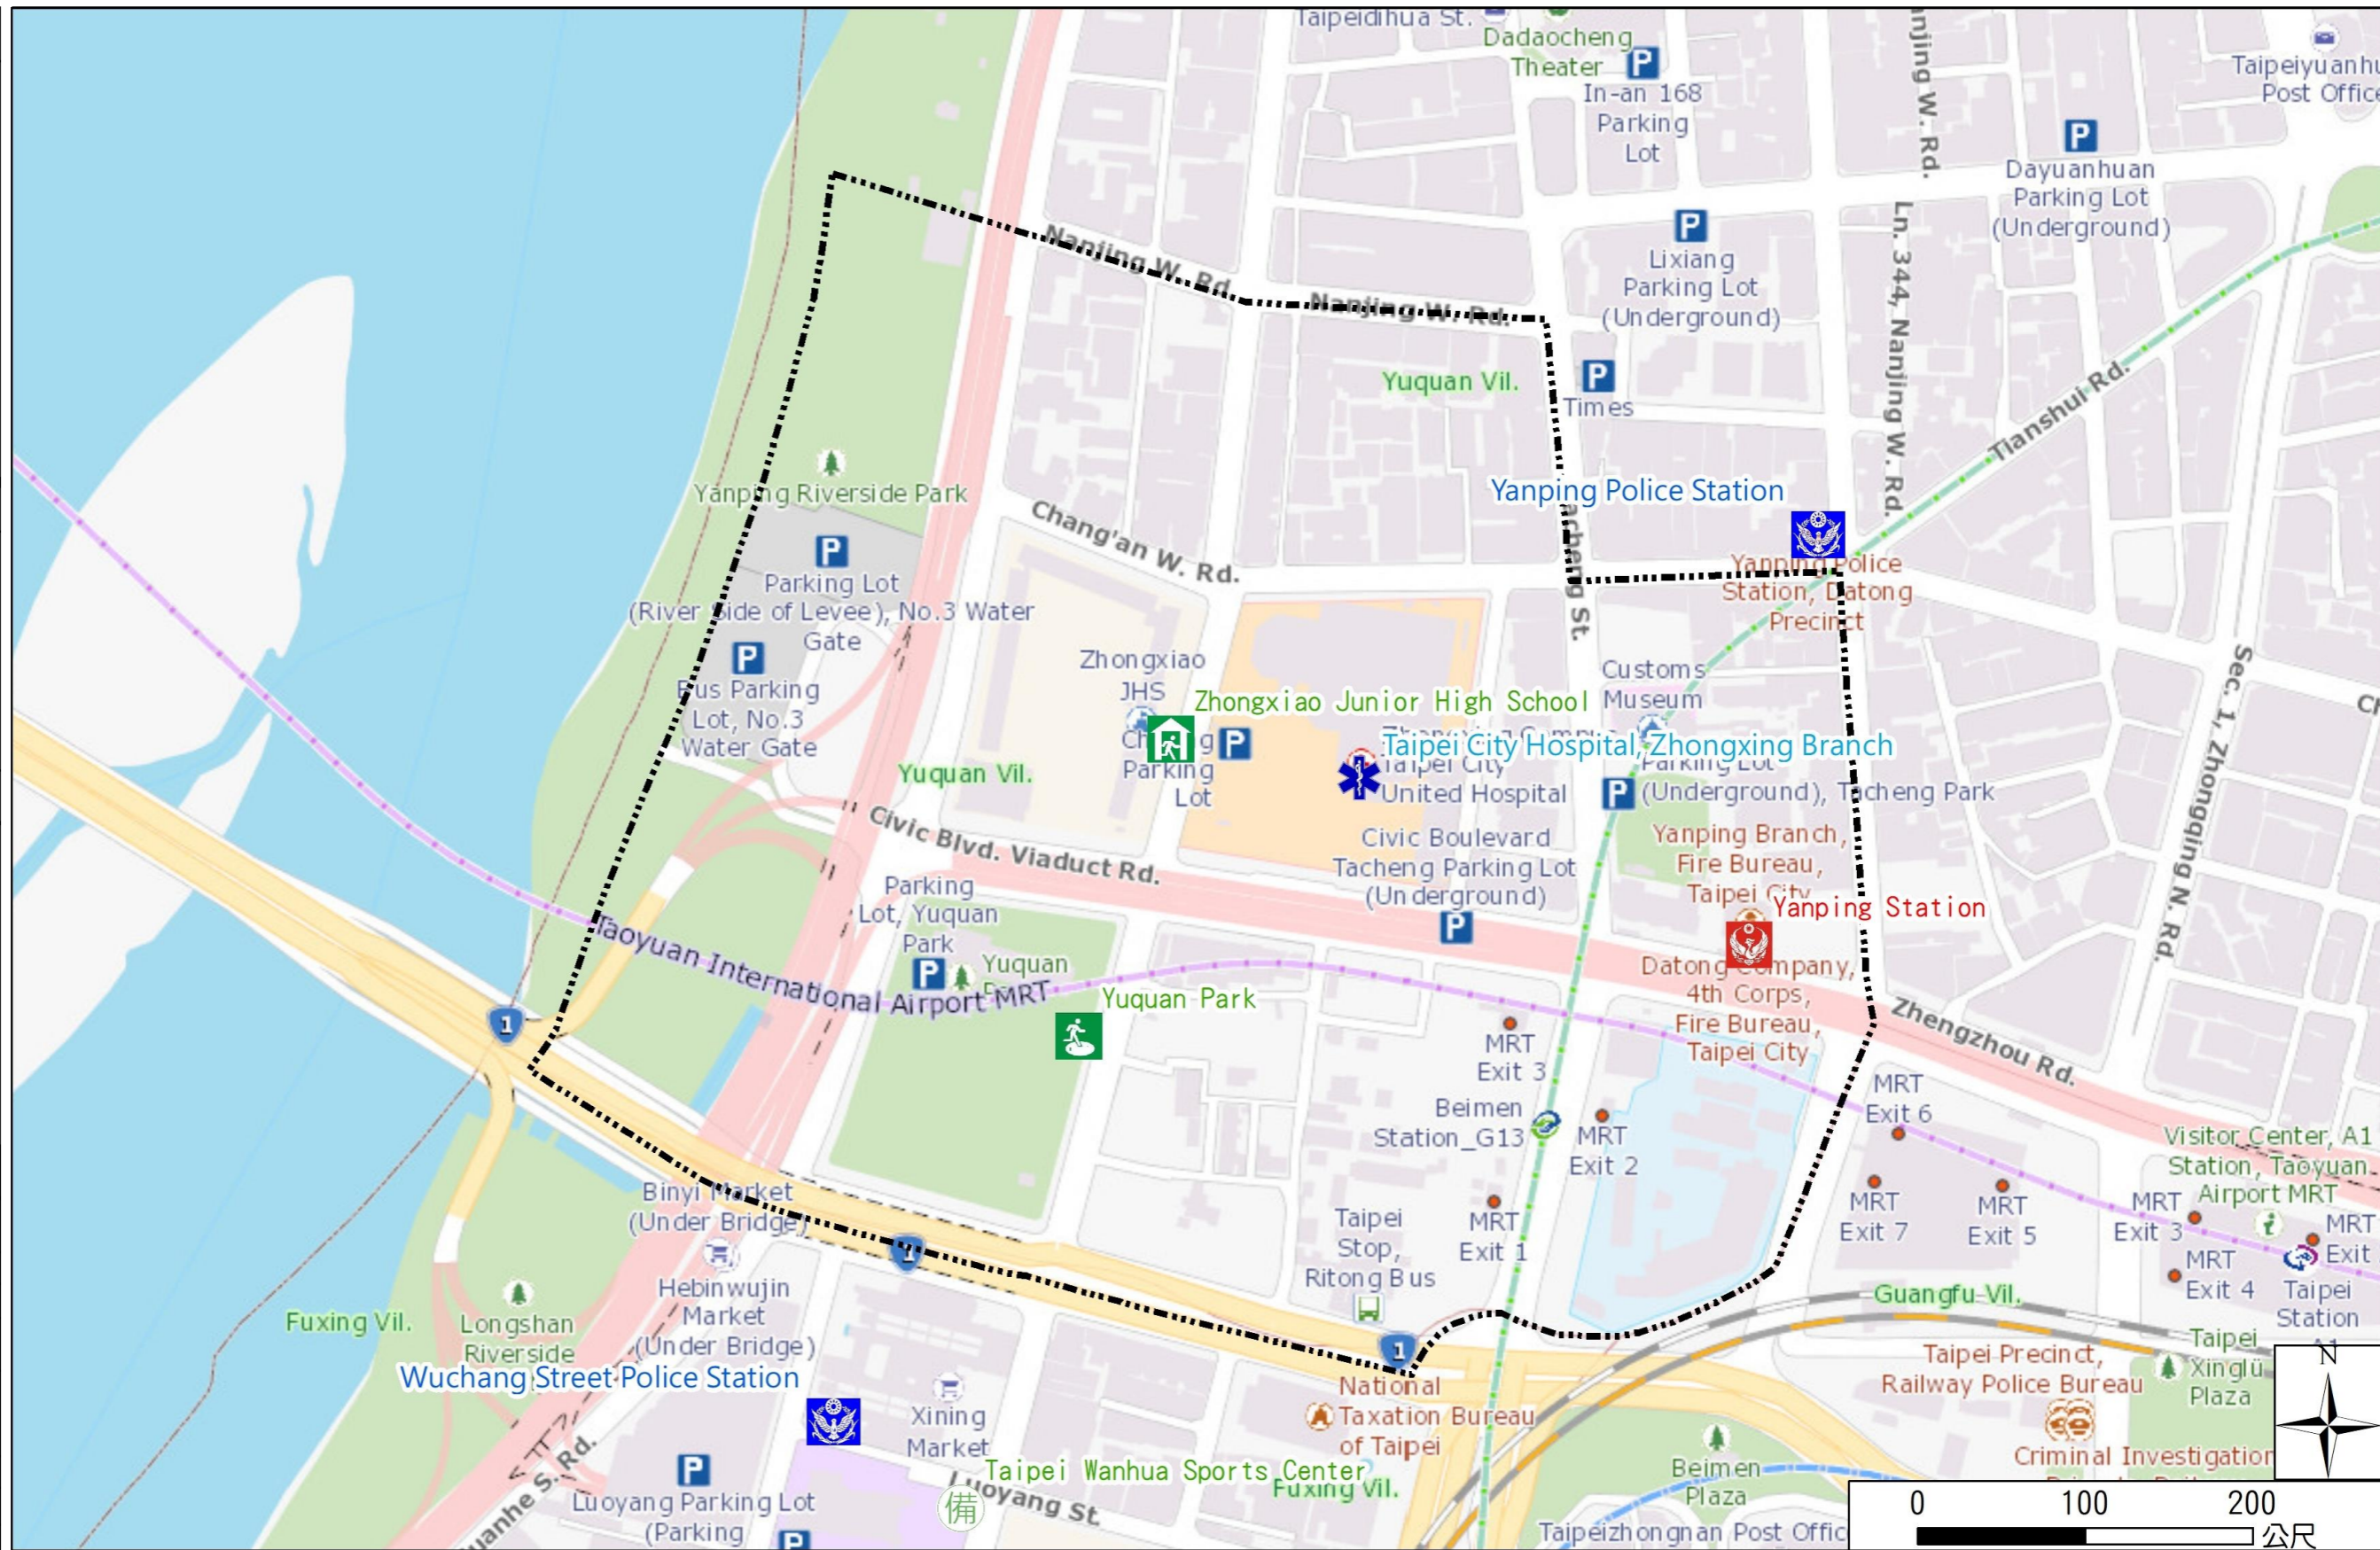

Yuquan Vil., Datong Dist., Taipei City Evacuation Map

Disaster notification Unit

Taipei Citizen Hotline : 1999
Fire Department Tel. : 119
Police Department Tel. : 110
EOC of Datong District Dist.
Non-emergency number : 02-25975323
Emergency number : 02-66080119
Officer
Mobile : 0988-179-709
Note: Please call this District's EOC to ensure that the evacuation shelter is open

Disaster Prevention Information Website

Taipei City Disaster Prevention Information Website

Knowledge of disaster prevention

Flood: Vertical evacuation or preventive evacuation
Earthquake :

More disaster prevention knowledge :
Taipei City Disaster Prevention Guide

Evacuation Shelter

Name	Yuquan Park Applicable to earthquake situations
Address	No.28, Xining N. Rd.
Capacity	1993
Contact number	02-25850192
Name	Zhongxiao Junior High School (School for Priority Shelter) Applicable to earthquake situations
Address	No.32, Xining N. Rd.,
Capacity	131
Contact number	02-25524890#71
Name	Penlai Elementary School
Address	No.35, Ningxia Rd
Capacity	104
Contact number	25569835#500
Name	Rixin Elementary School
Address	RdNo.151, Taiyuan
Capacity	137
Contact number	0225584819#313

圖例	里界 Village Boundary	避難收容處所 Evacuation Shelter	防救災單位 Disaster Rescue Resources	重要地標 Landmark
	里界 Village Boundary	室內避難收容處所(優先安置學校) Indoor Evacuation Shelter (School for Priority Shelter) 室外避難收容處所(防災公園) Outdoor Evacuation Shelter (Disaster Prevention Park) 避難收容處所(備用) Evacuation Shelter (Backup)	警察單位 Police Department 消防單位 Fire Department 急救責任醫院 Designated Hospital (Emergency Medical Treatment)	直升機起降場 Helicopter Pad 重要地標 Landmark