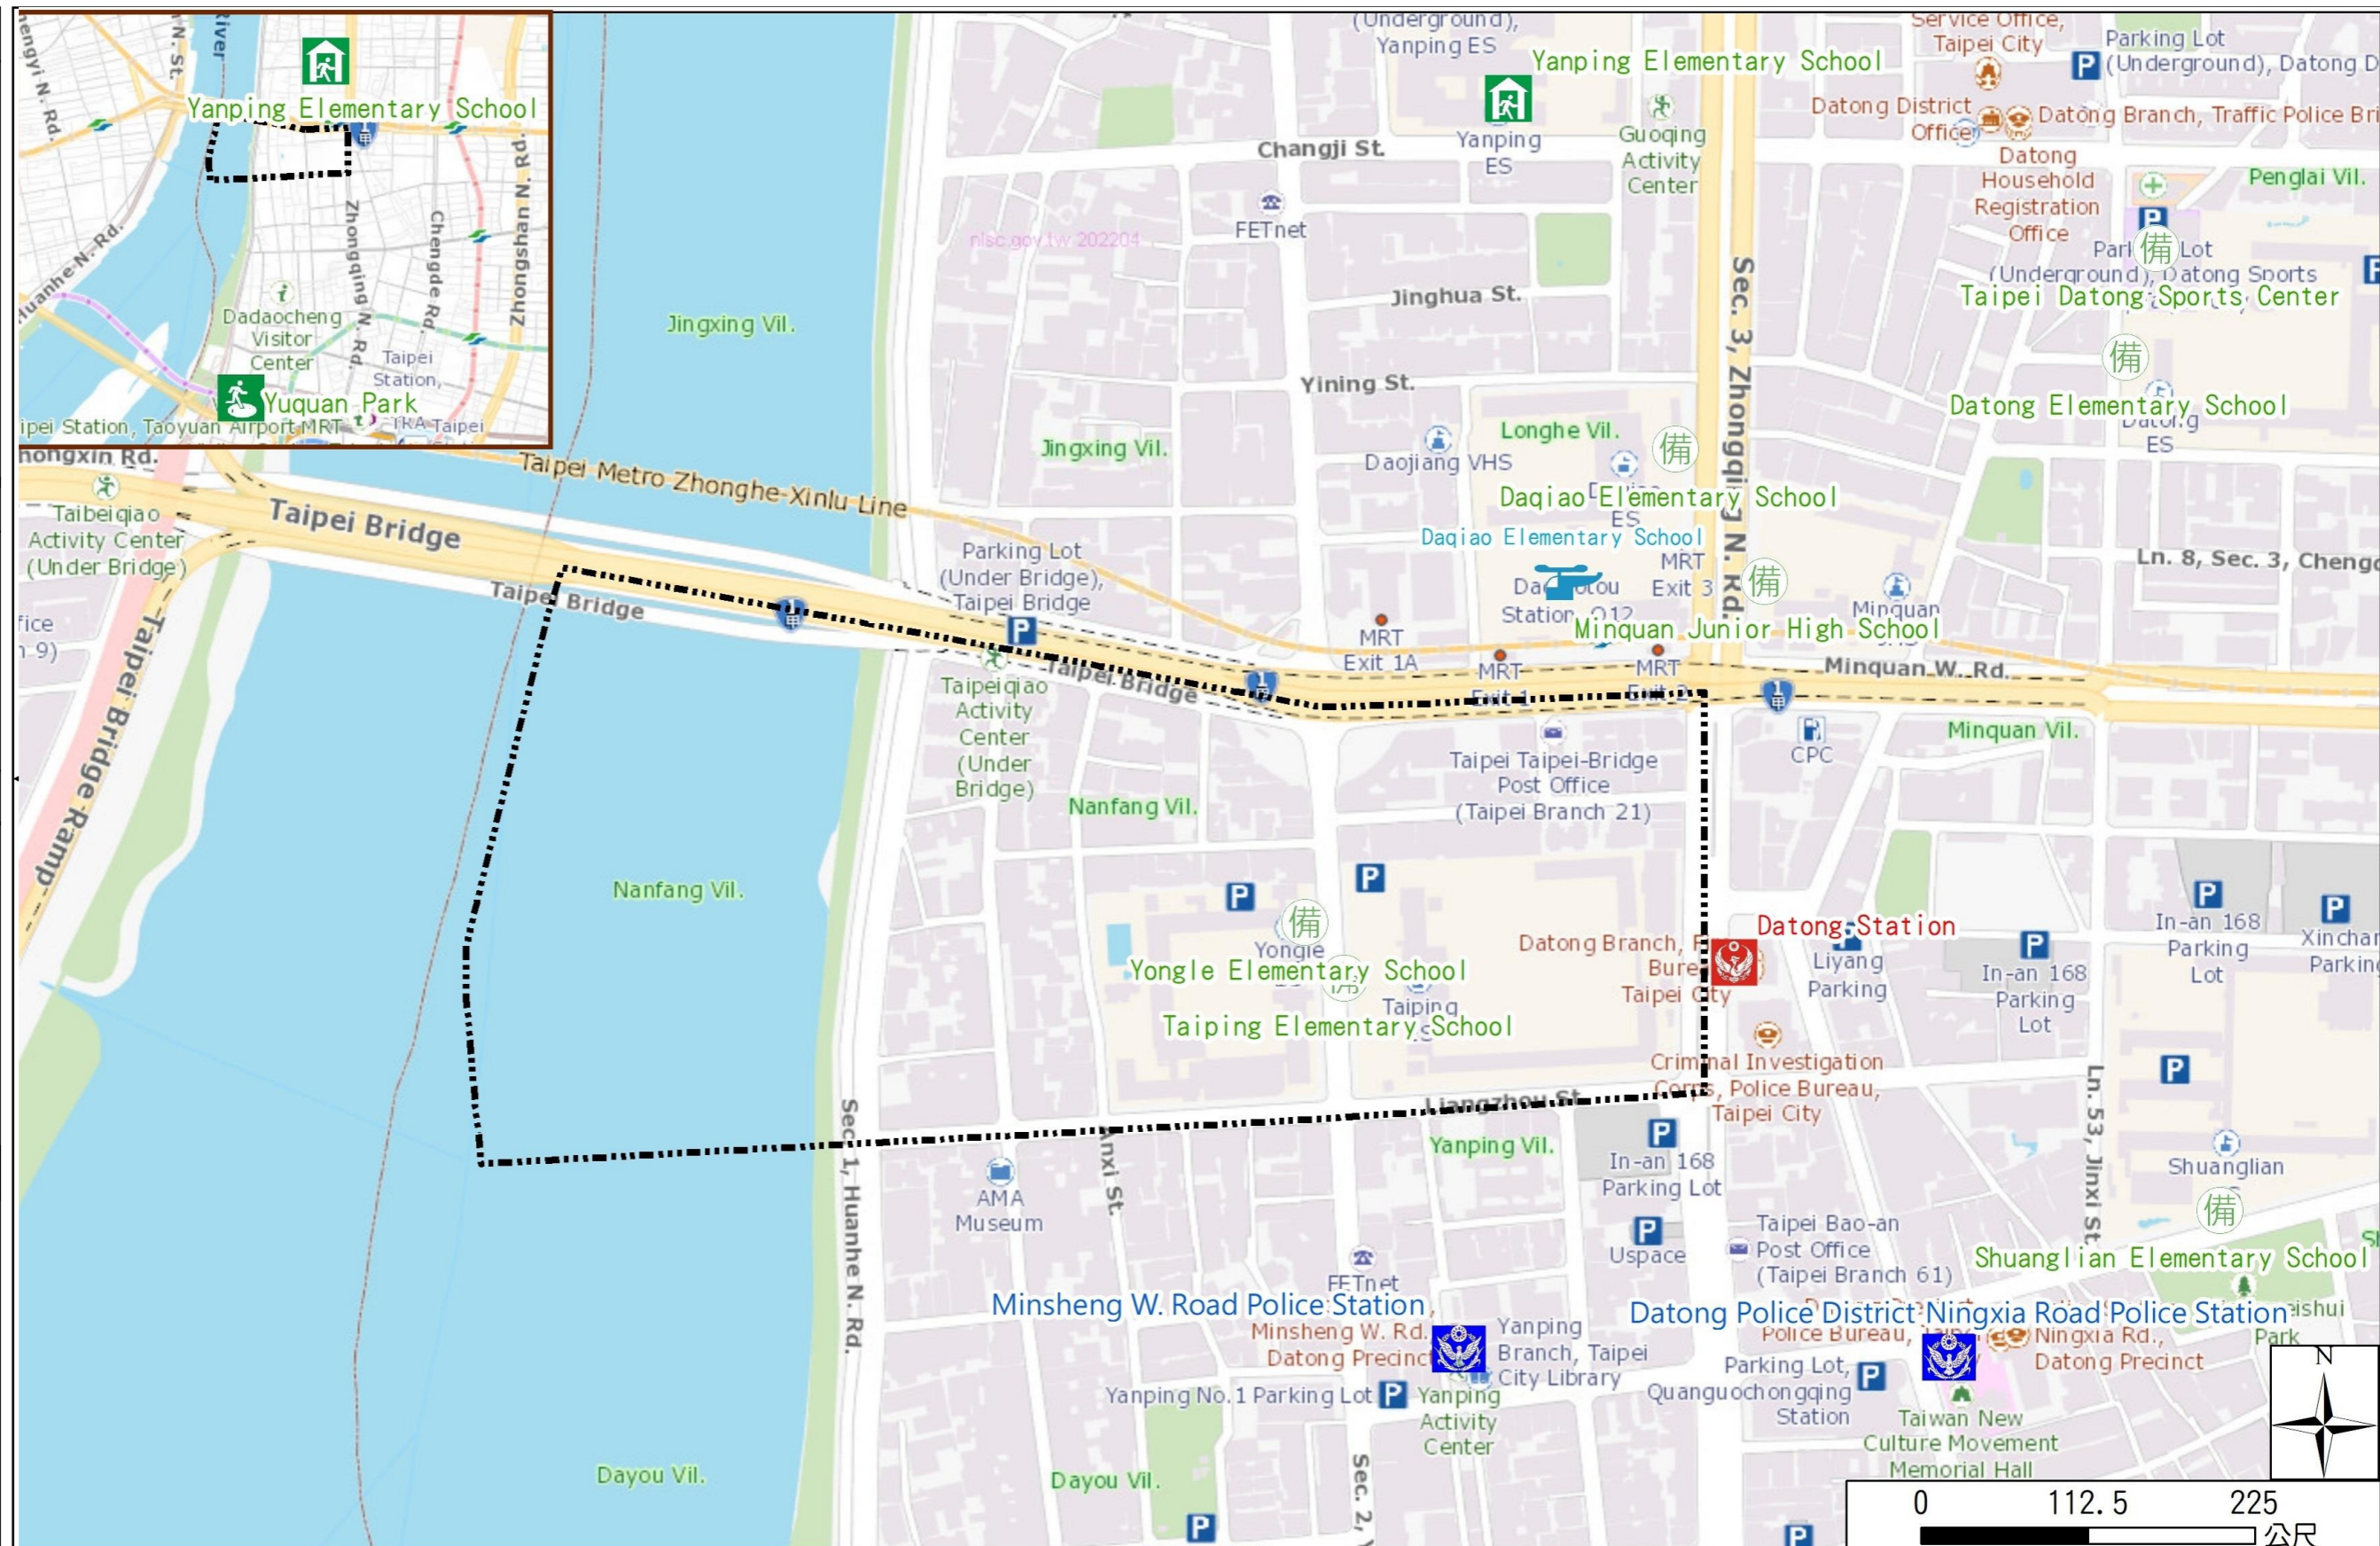

Disaster Prevention Information Website

Taipei City Disaster Prevention Information Website

Knowledge of disaster prevention

Flood: Vertical evacuation or preventive evacuation
 Earthquake :

More disaster prevention knowledge :
 Taipei City Disaster Prevention Guide

Evacuation Shelter

Name	Yuquan Park Applicable to earthquake situations
Address	No.28, Xining N. Rd.
Capacity	1993
Contact number	02-25850192
Name	Yanping Elementary School (School for Priority Shelter) Applicable to flood situations
Address	No. 97, Changji St.
Capacity	88
Contact number	02-25942439#630
Name	Taiping Elementary School
Address	No.239, Sec. 2, Yanping N. Rd.
Capacity	123
Contact number	02-25532229#830
Name	Yongle Elementary School
Address	No.266, Sec. 2, Yanping N. Rd.
Capacity	304
Contact number	02-25534882#402