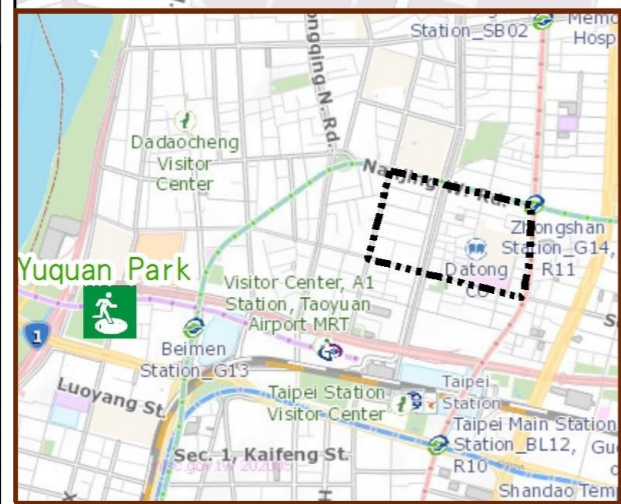

Evacuation Shelter

Name	Yuquan Park Applicable to earthquake situations
Address	No.28, Xining N. Rd.
Capacity	1993
Contact number	02-25850192
Name	Jiancheng Junior High School (School for Priority Shelter) Applicable to earthquake situations
Address	No.37-1, Chang'an W. Rd.
Capacity	119
Contact number	02-25587042#650
Name	Rixin Elementary School
Address	No.151, Taiyuan Rd.
Capacity	137
Contact number	02-25584819#312
Name	Jiancheng Park Applicable to earthquake situations
Address	No.35, Sec. 2, Chengde Rd.
Capacity	923
Contact number	02-25850192