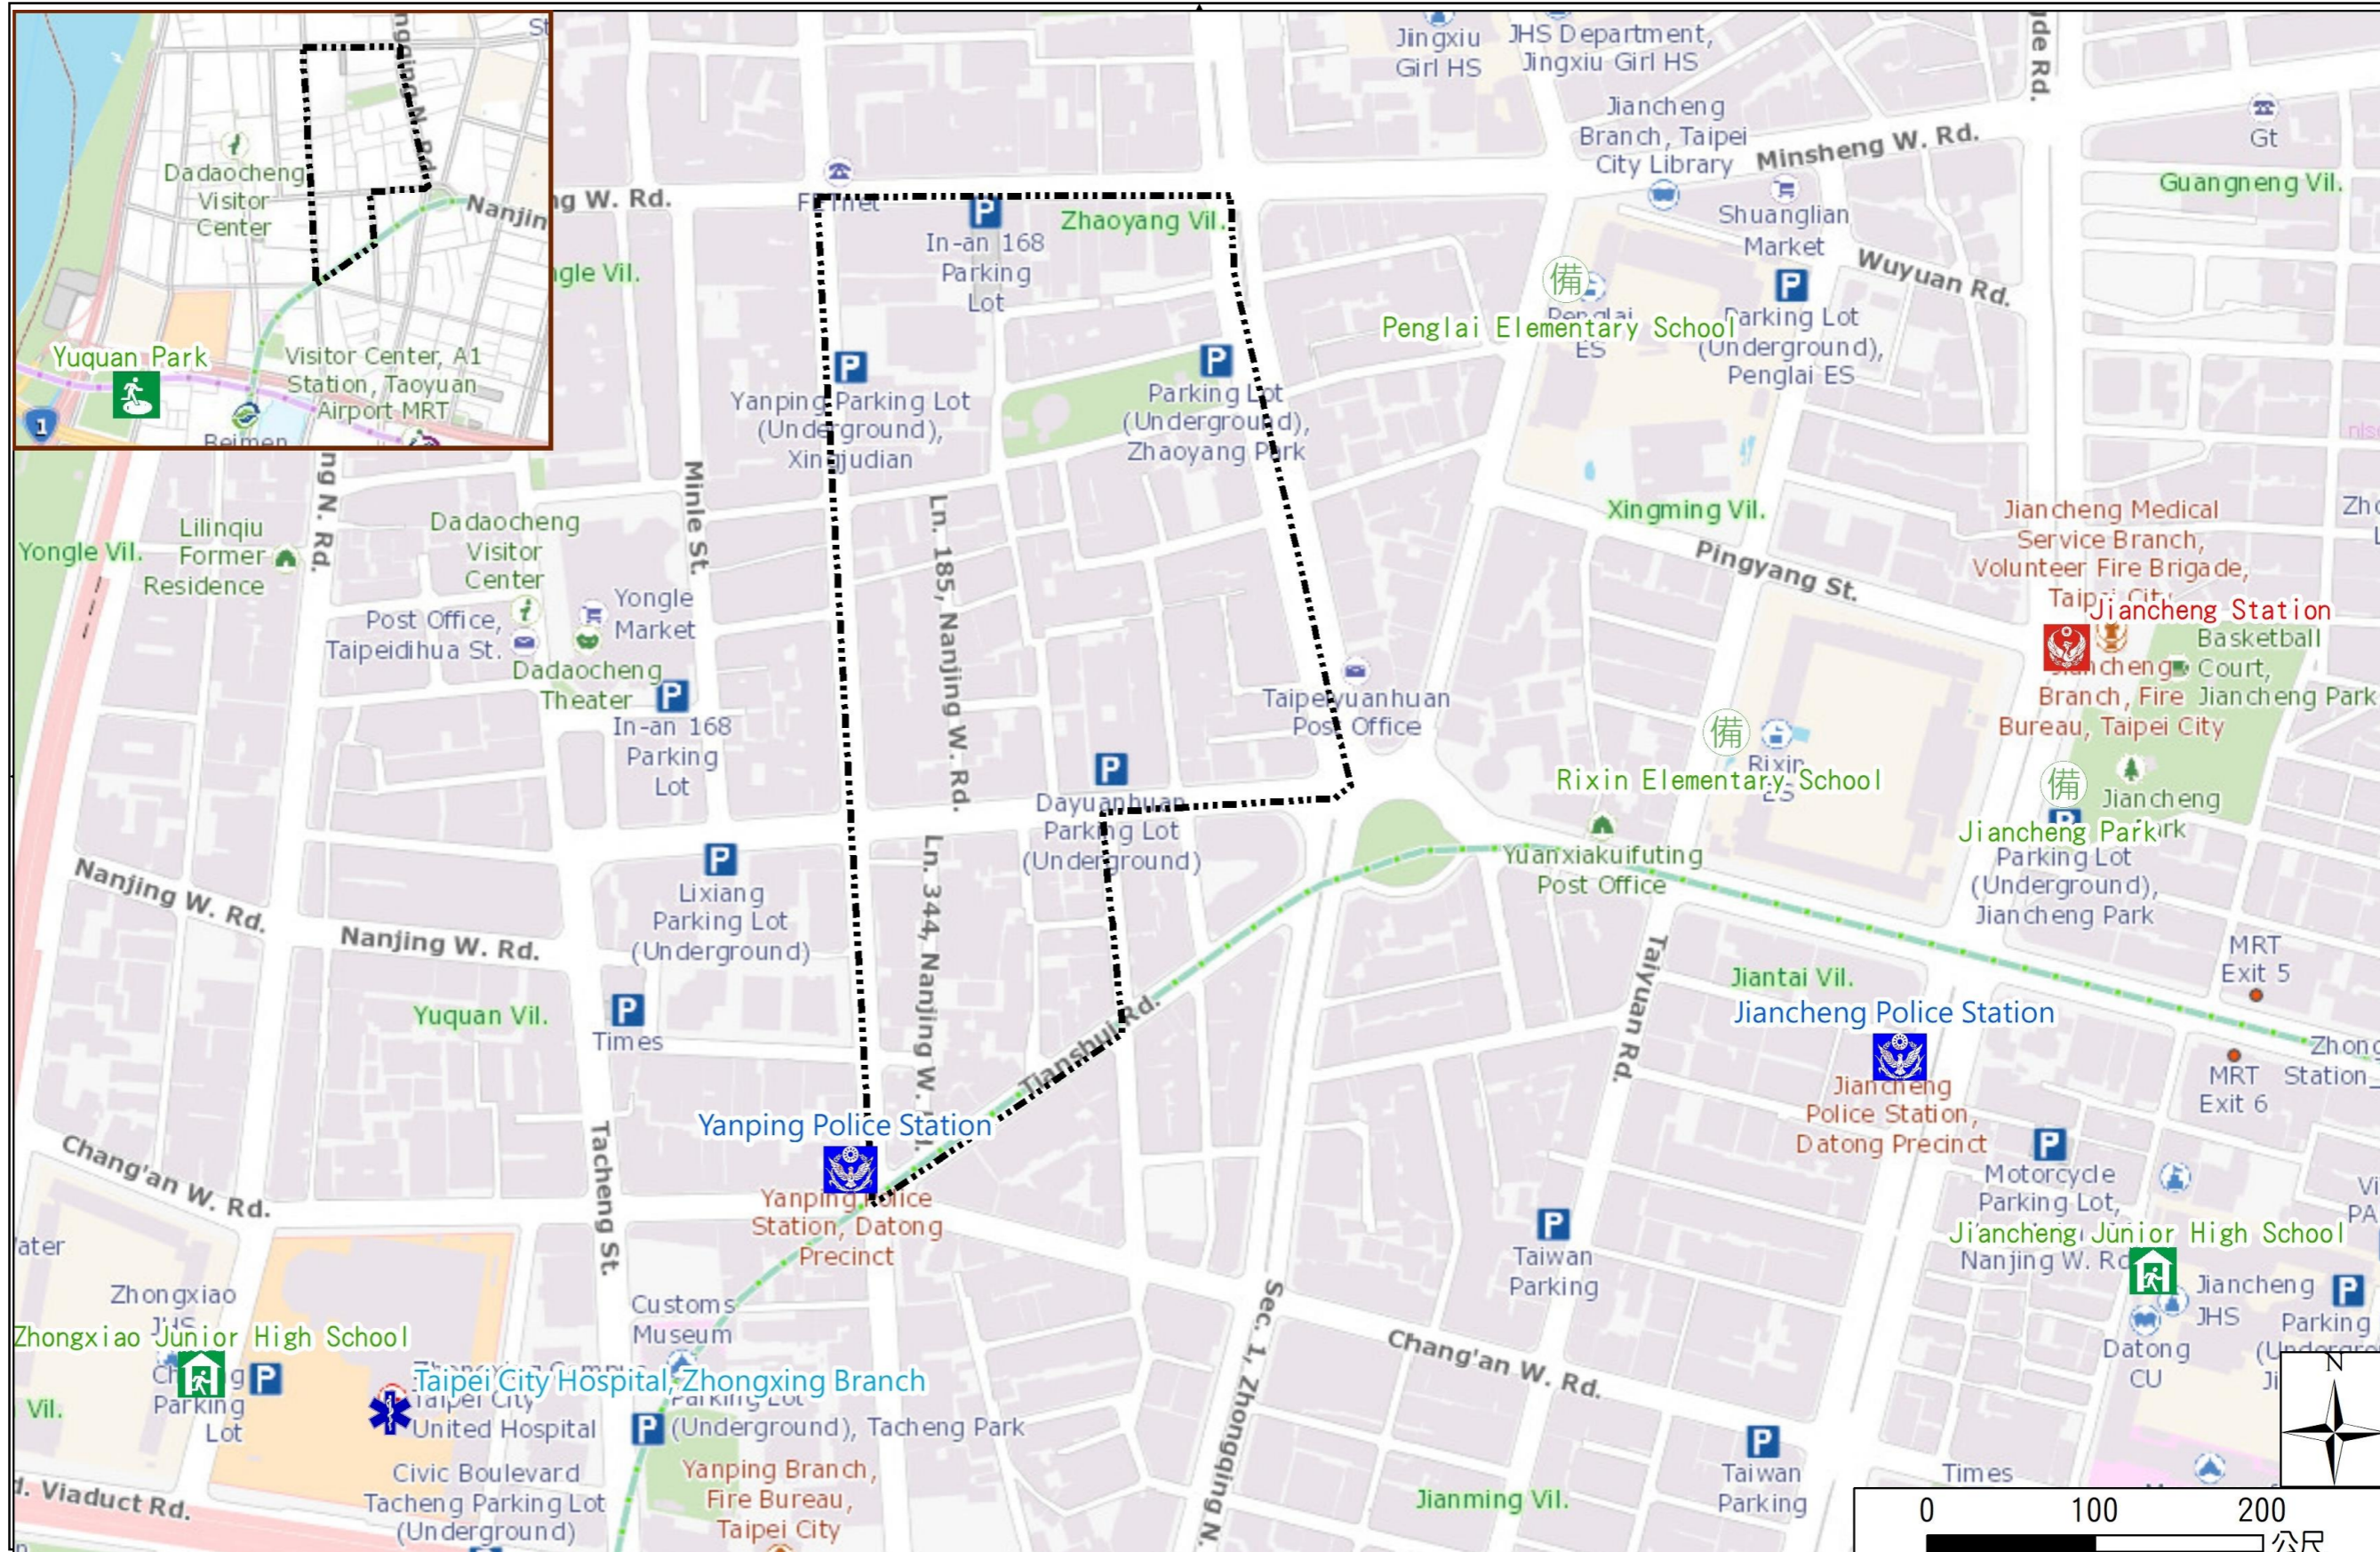

Chauyang Vil., Datong Dist., Taipei City Evacuation Map

Disaster notification Unit

Taipei Citizen Hotline : 1999
 Fire Department Tel. : 119
 Police Department Tel. : 110
 EOC of Datong Dist.
 Non-emergency number :
 02-25975323
 Emergency number :
 02-66080119
Officer
 Mobile : 0988-179703
Note: Please call this District's
 EOC to ensure that the evacuation
 shelter is open

Disaster Prevention Information Website

Taipei City Disaster Prevention Information Website

Knowledge of disaster prevention

Flood: Vertical evacuation or preventive evacuation
 Earthquake :

More disaster prevention knowledge :
 Taipei City Disaster Prevention Guide

Evacuation Shelter

Name	Yuquan Park Applicable to earthquake situations
Address	No.28, Xining N. Rd.
Capacity	1993
Contact number	02-25850192
Name	Zhongxiao Junior High School (School for Priority Shelter) Applicable to earthquake situations
Address	No.32, Xining N. Rd.
Capacity	131
Contact number	02-25524890#71
Name	Penglai Elementary School
Address	No.35, Ningxia Rd
Capacity	104
Contact number	25569835#500
Name	Rixin Elementary School
Address	RdNo.151, Taiyuan
Capacity	137
Contact number	0225584819#313