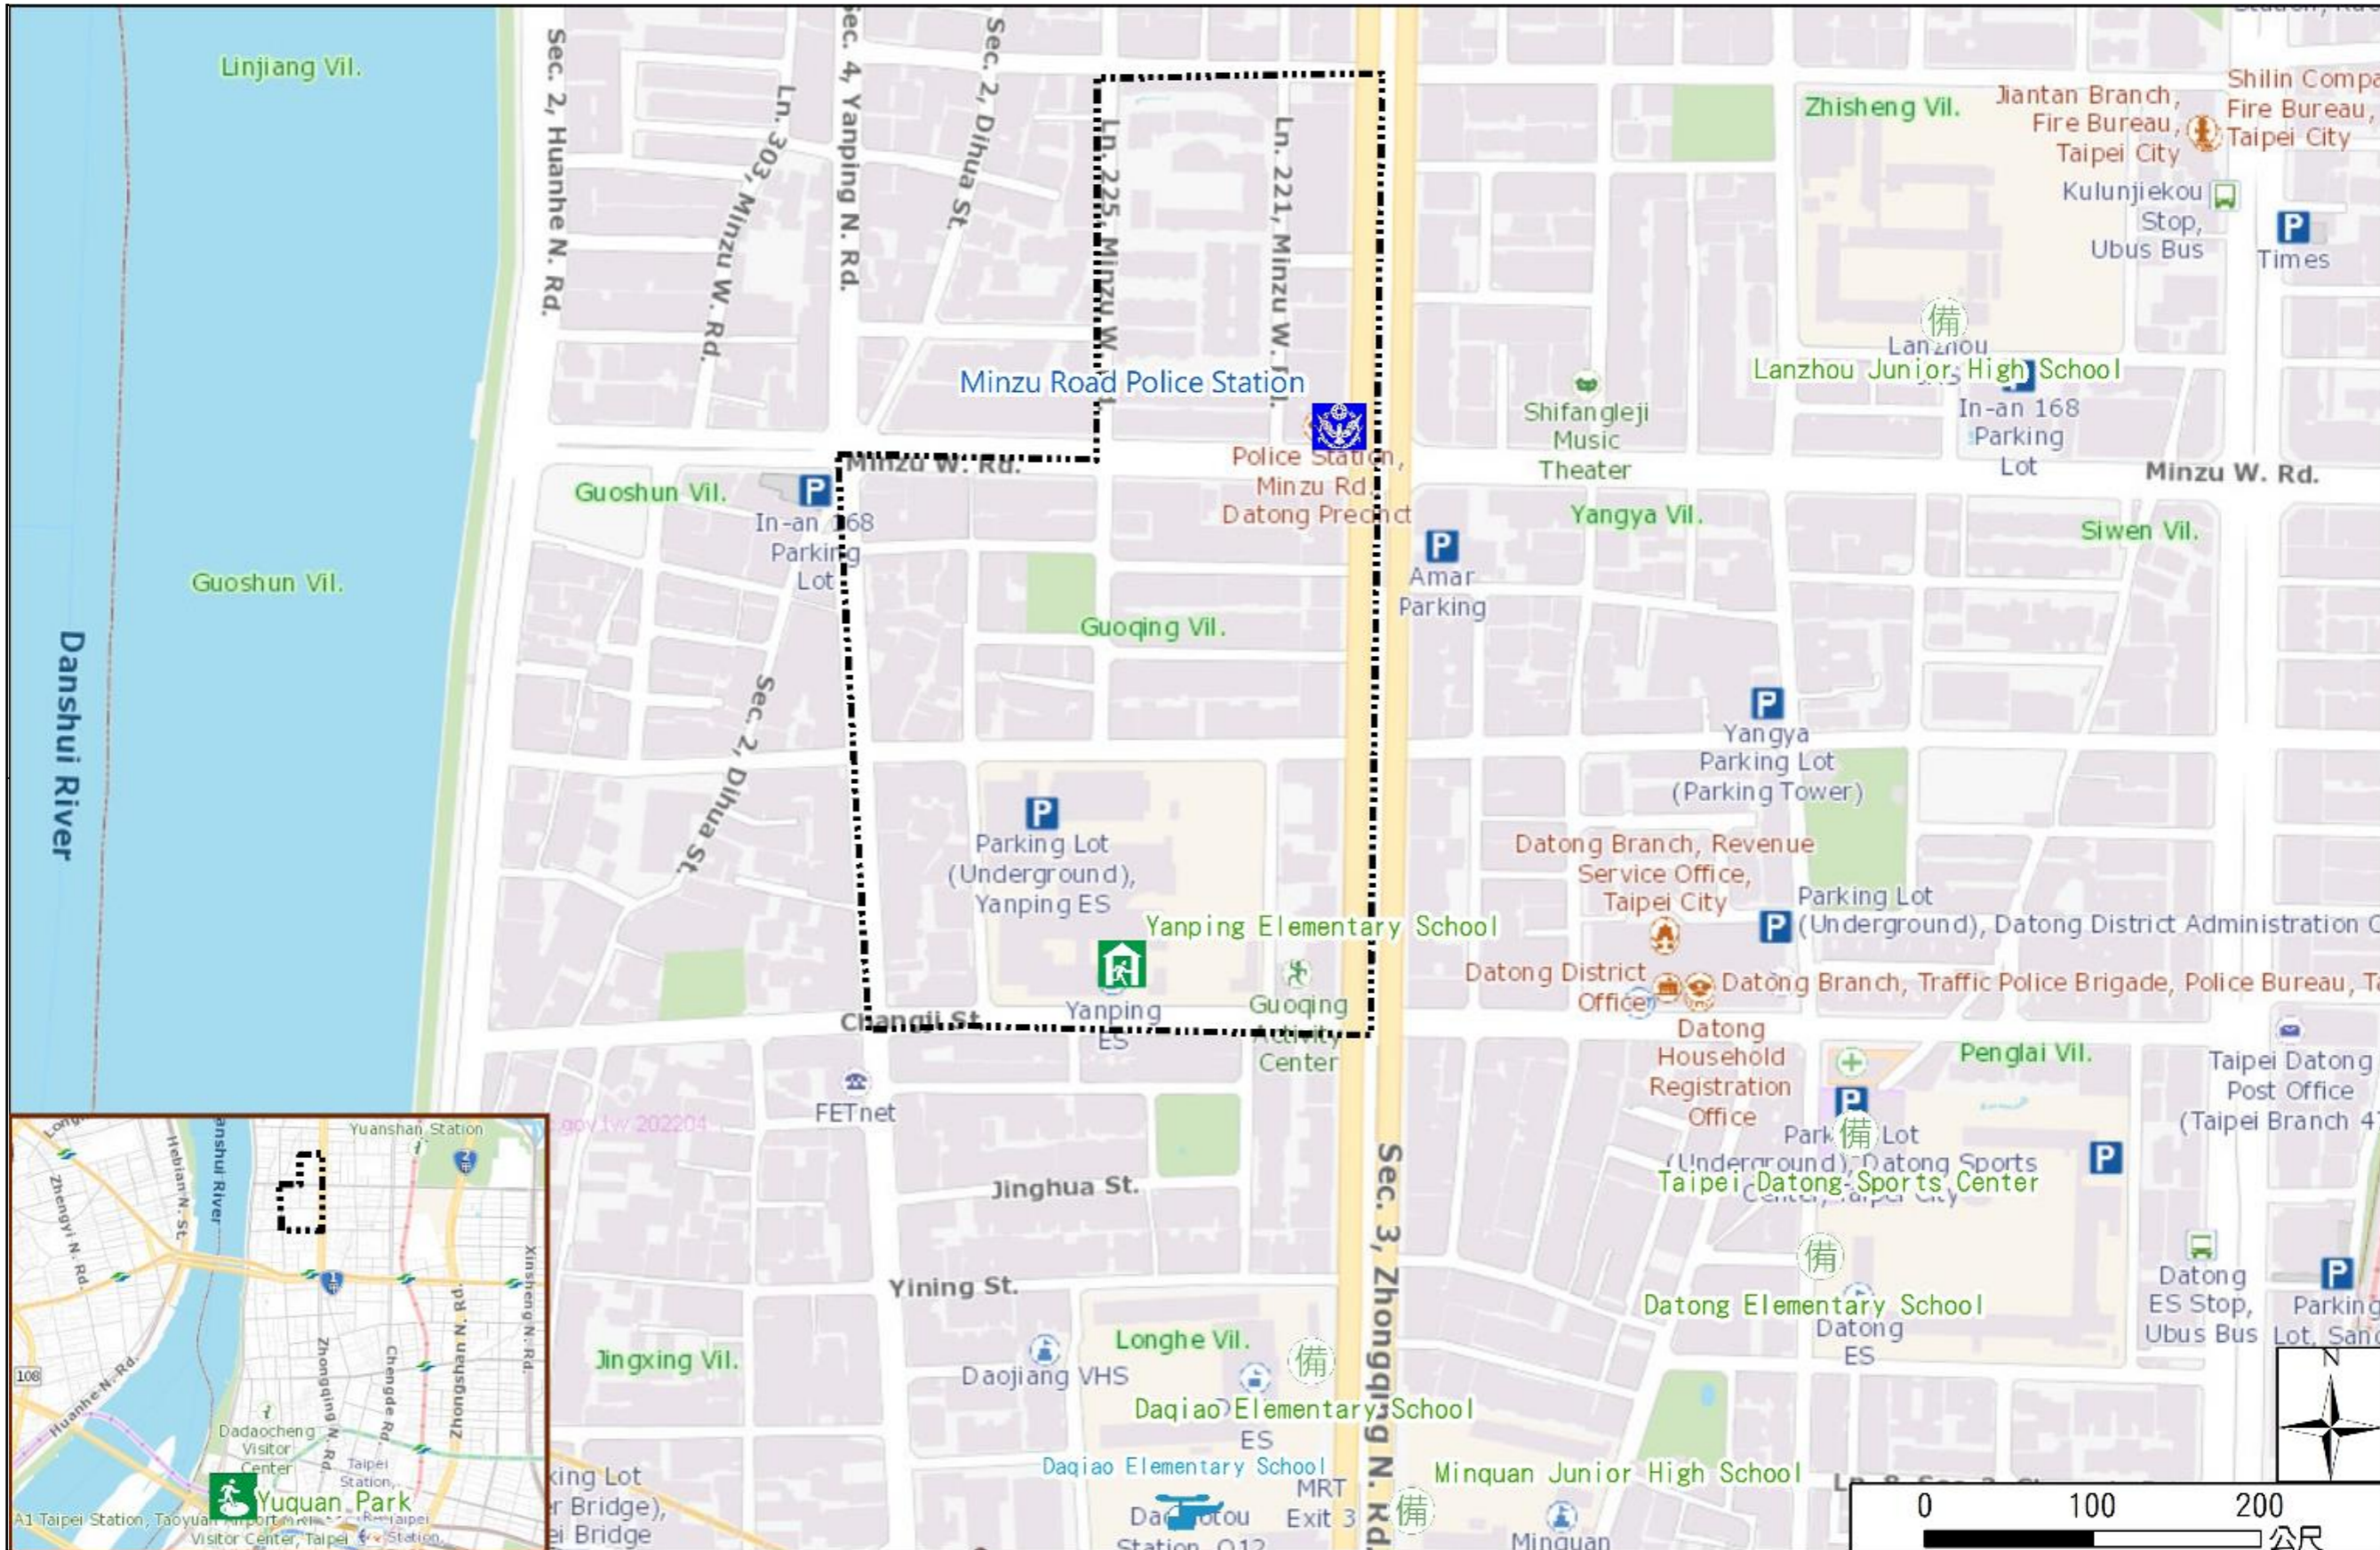

Guoqing Vil., Datong Dist., Taipei City Evacuation Map

Disaster notification Unit

Taipei Citizen Hotline : 1999
Fire Department Tel. : 119
Police Department Tel. : 110
EOC of Datong Dist.
Non-emergency number :
02-25975323
Emergency number :
02-66080119
Officer
Mobile : 0988-179716
Note: Please call this District's
EOC to ensure that the evacuation
shelter is open

Disaster Prevention Information Website

Taipei City Disaster Prevention Information Website

Knowledge of disaster prevention

Flood: Vertical evacuation or preventive evacuation
Earthquake :

More disaster prevention knowledge :
Taipei City Disaster Prevention Guide

Evacuation Shelter

Name	Yuquan Park Applicable to earthquake situations
Address	No.28, Xining N. Rd.
Capacity	1993
Contact number	02-25850192
Name	Yanping Elementary School (School for Priority Shelter) Applicable to flood situations
Address	No. 97, Changji St.
Capacity	88
Contact number	02-25942439#630
Name	Daqiao Elementary School
Address	No.2, Sec. 3, Chongqing N. Rd.
Capacity	196
Contact number	02-25944413#145
Name	Taipei Datong Sports Center
Address	No.51, Dalong St.
Capacity	300
Contact number	02-25920055#822

圖例	里界 Village Boundary	避難收容處所 Evacuation Shelter	防救災單位 Disaster Rescue Resources	重要地標 Landmark
	里界 Village Boundary	室內避難收容處所(優先安置學校) Indoor Evacuation Shelter (School for Priority Shelter) 室外避難收容處所(防災公園) Outdoor Evacuation Shelter (Disaster Prevention Park) 避難收容處所(備用) Evacuation Shelter (Backup)	警察單位 Police Department 消防單位 Fire Department 急救責任醫院 Designated Hospital (Emergency Medical Treatment)	直升機起降場 Helicopter Pad 重要地標 Landmark