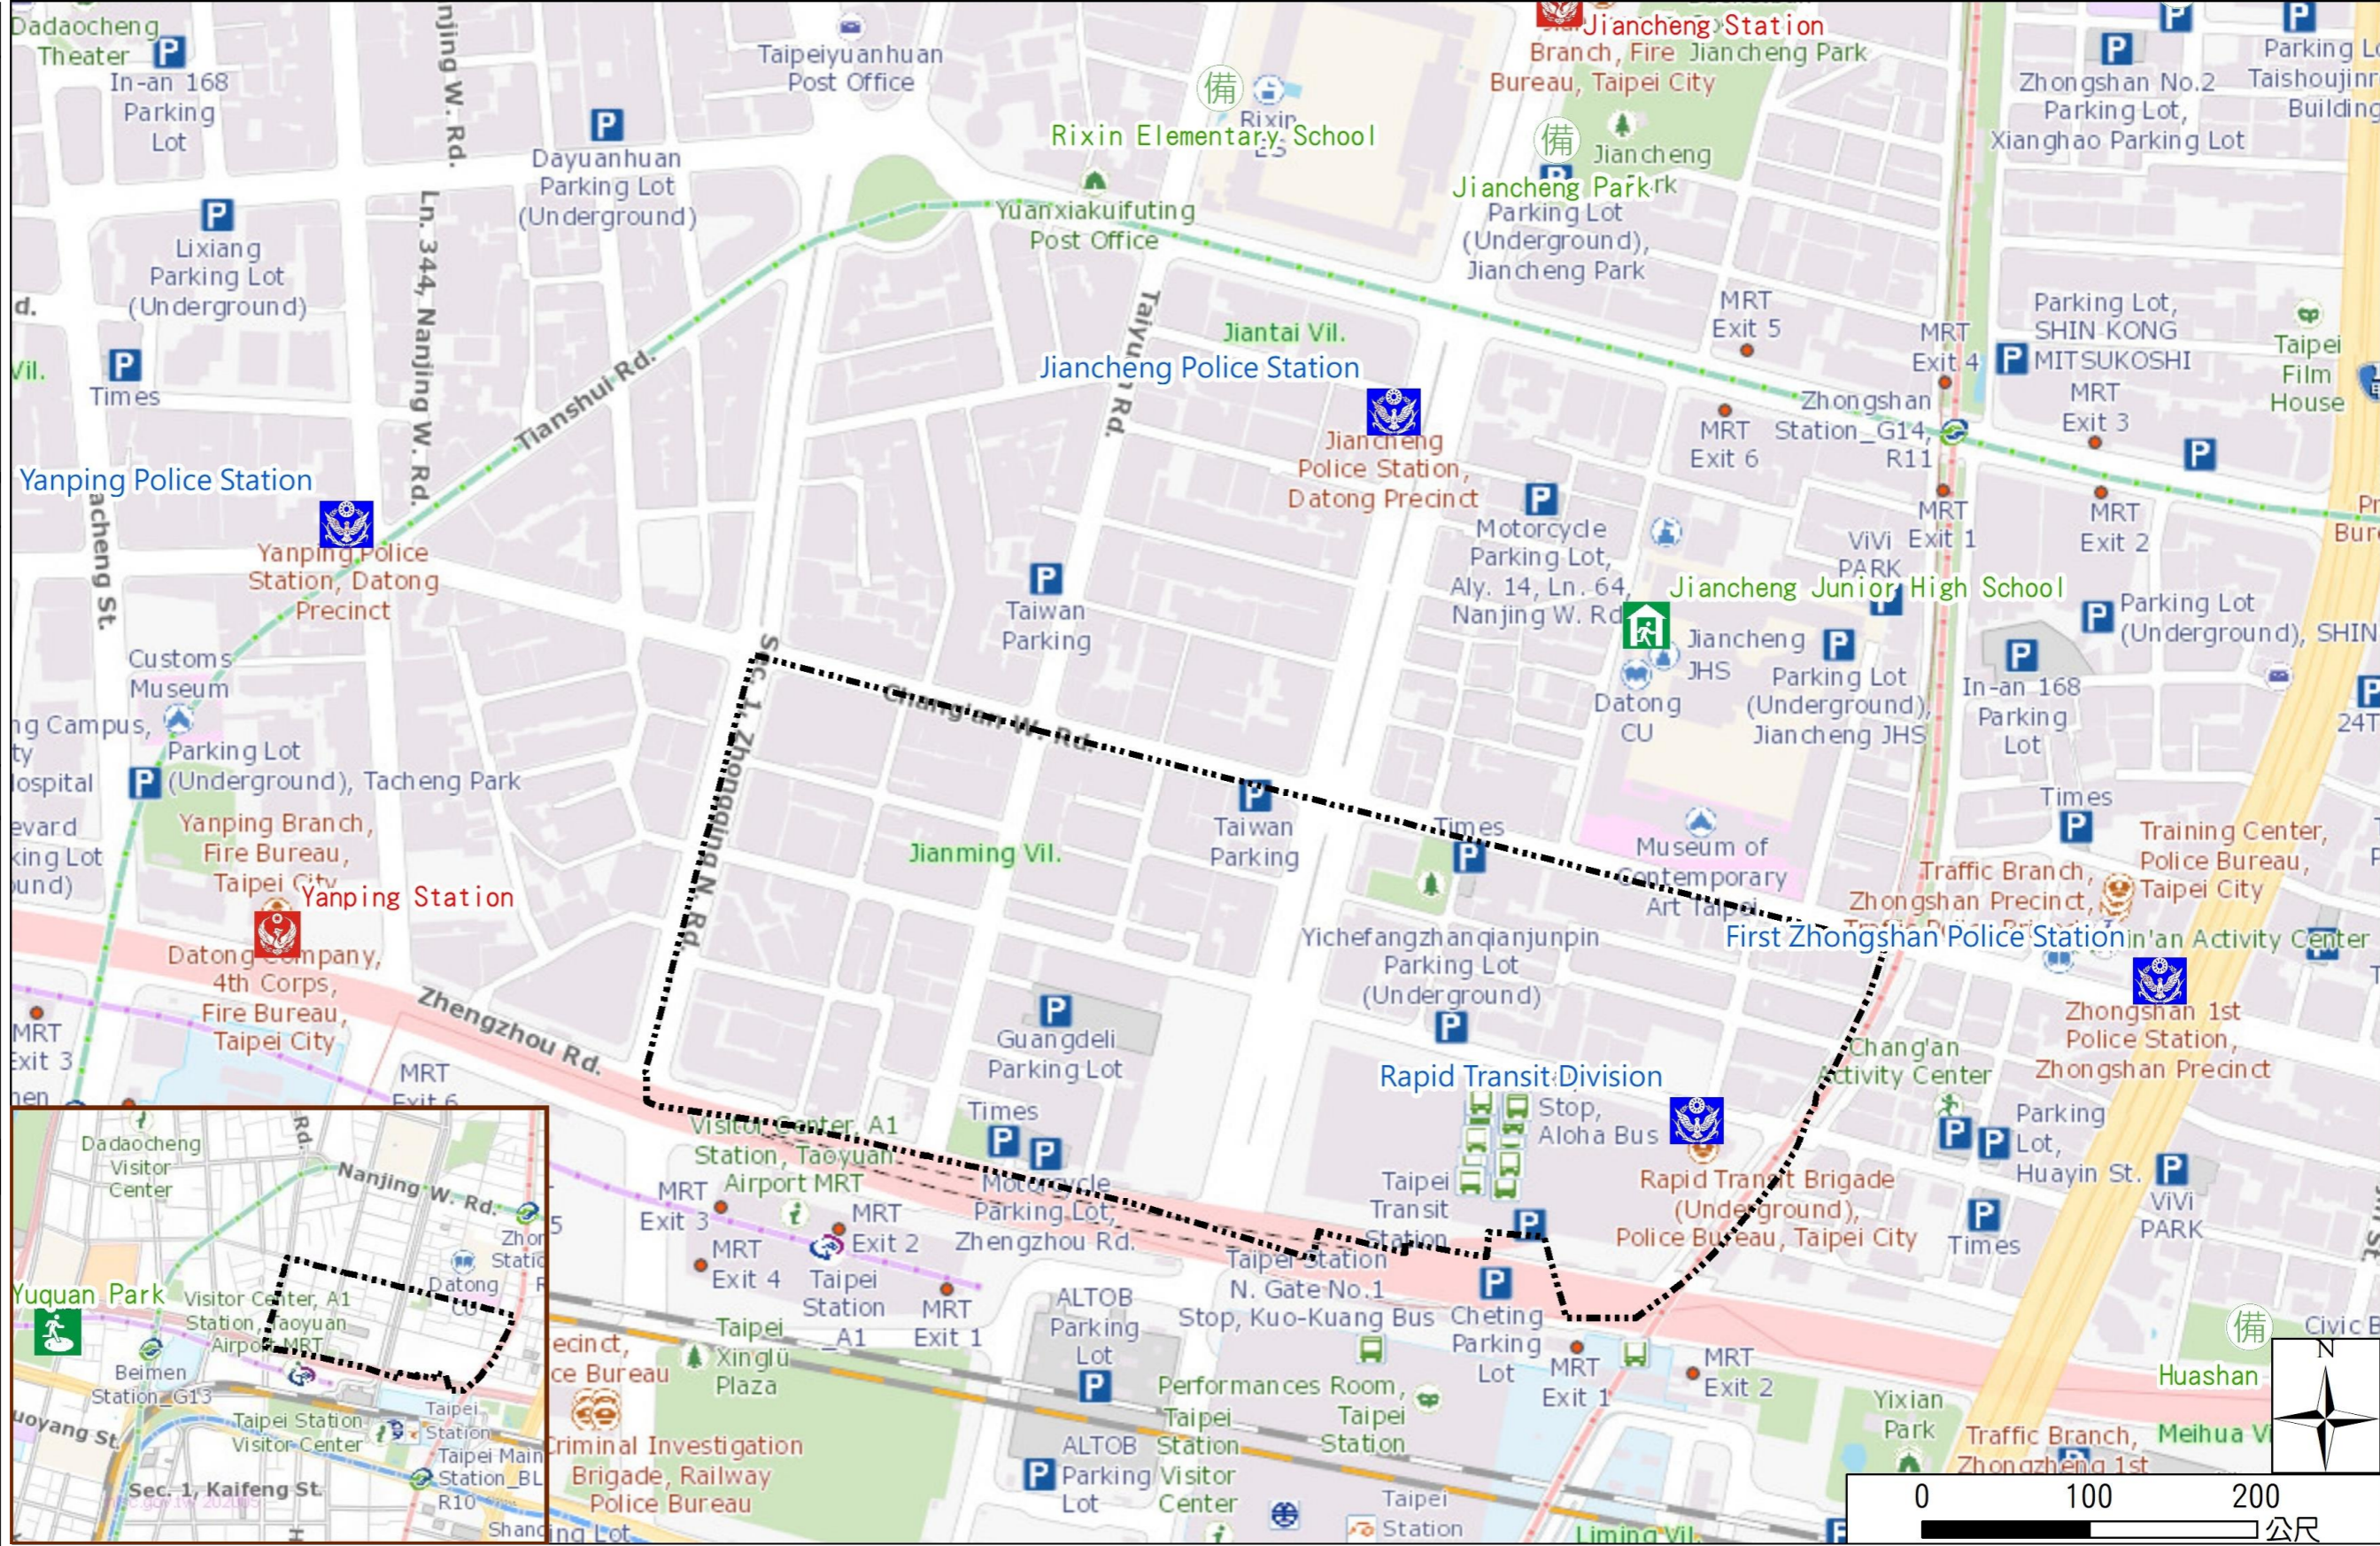

Disaster Prevention Information Website

Taipei City Disaster Prevention Information Website

Knowledge of disaster prevention

Flood: Vertical evacuation or preventive evacuation
 Earthquake :

More disaster prevention knowledge :
 Taipei City Disaster Prevention Guide

Evacuation Shelter

Name	Yuquan Park Applicable to earthquake situations
Address	No.28, Xining N. Rd.
Capacity	1993
Contact number	02-25850192
Name	Jiancheng Junior High School (School for Priority Shelter) Applicable to earthquake situations
Address	No.37-1, Chang'an W. Rd.
Capacity	119
Contact number	02-25587042#650
Name	Rixin Elementary School
Address	No.151, Taiyuan Rd.
Capacity	137
Contact number	02-25584819#312
Name	Jiancheng Park Applicable to earthquake situations
Address	No.35, Sec. 2, Chengde Rd.
Capacity	923
Contact number	02-25850192