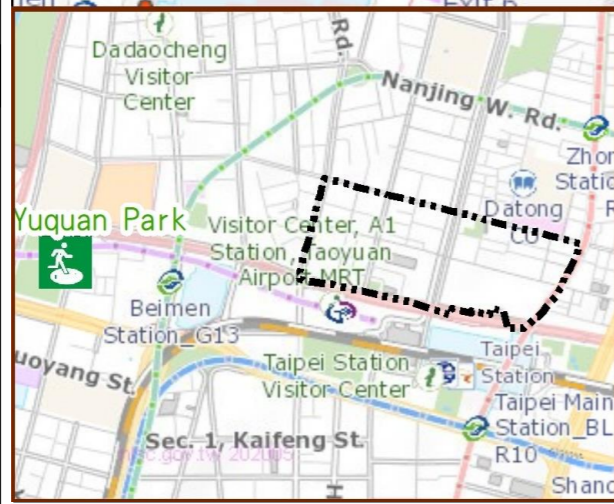

Evacuation Shelter

Name	Yuquan Park Applicable to earthquake situations
Address	No.28, Xining N. Rd.
Capacity	1993
Contact number	02-25850192
Name	Jiancheng Junior High School (School for Priority Shelter) Applicable to earthquake situations
Address	No.37-1, Chang'an W. Rd.
Capacity	119
Contact number	02-25587042#650
Name	Rixin Elementary School
Address	No.151, Taiyuan Rd.
Capacity	137
Contact number	02-25584819#312
Name	Jiancheng Park Applicable to earthquake situations
Address	No.35, Sec. 2, Chengde Rd.
Capacity	923
Contact number	02-25850192